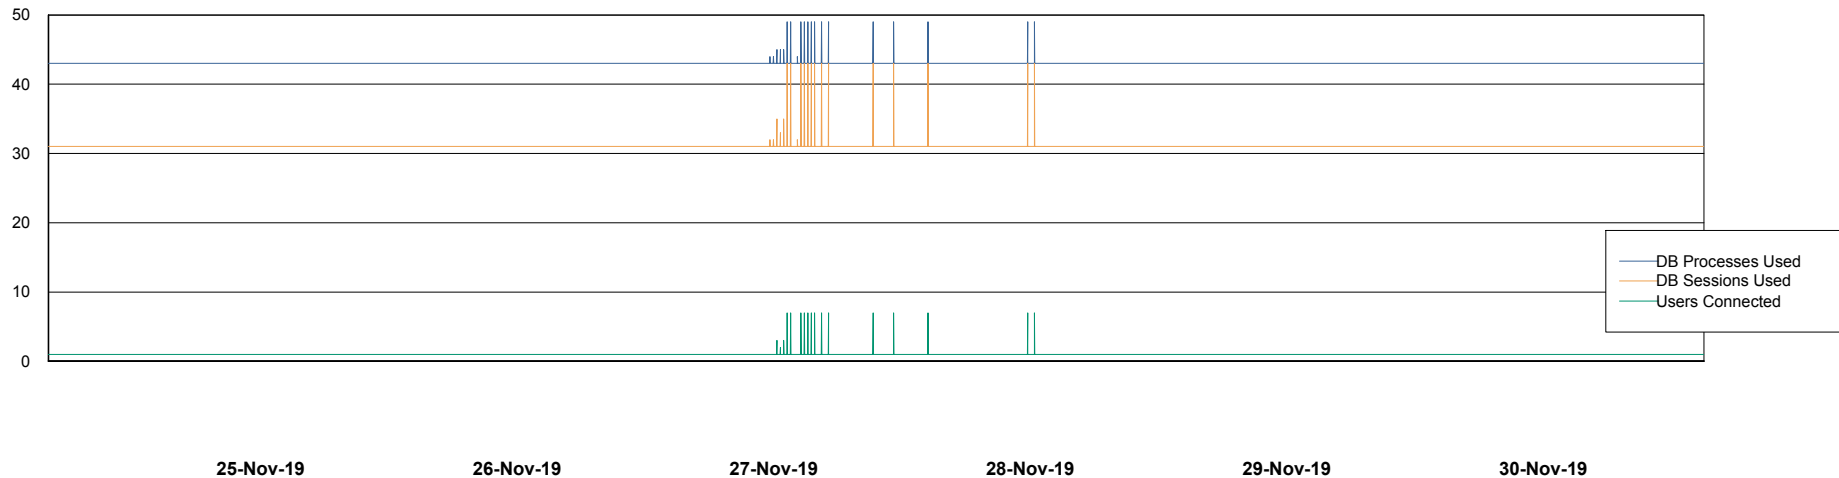

Database Performance KLADB_Standby

DB Processes Max 500
DB Sessions Max 772