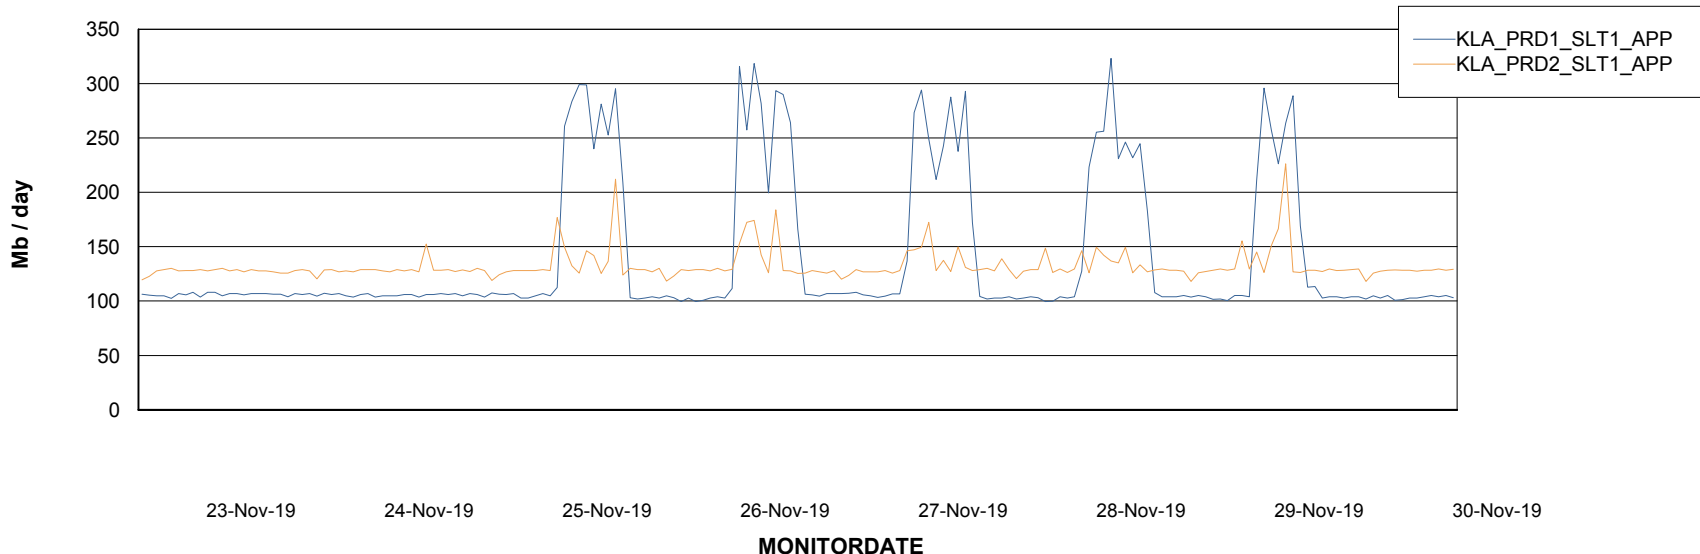

ABSSolute Application Server Services

Avg memory used per ABS Server Service