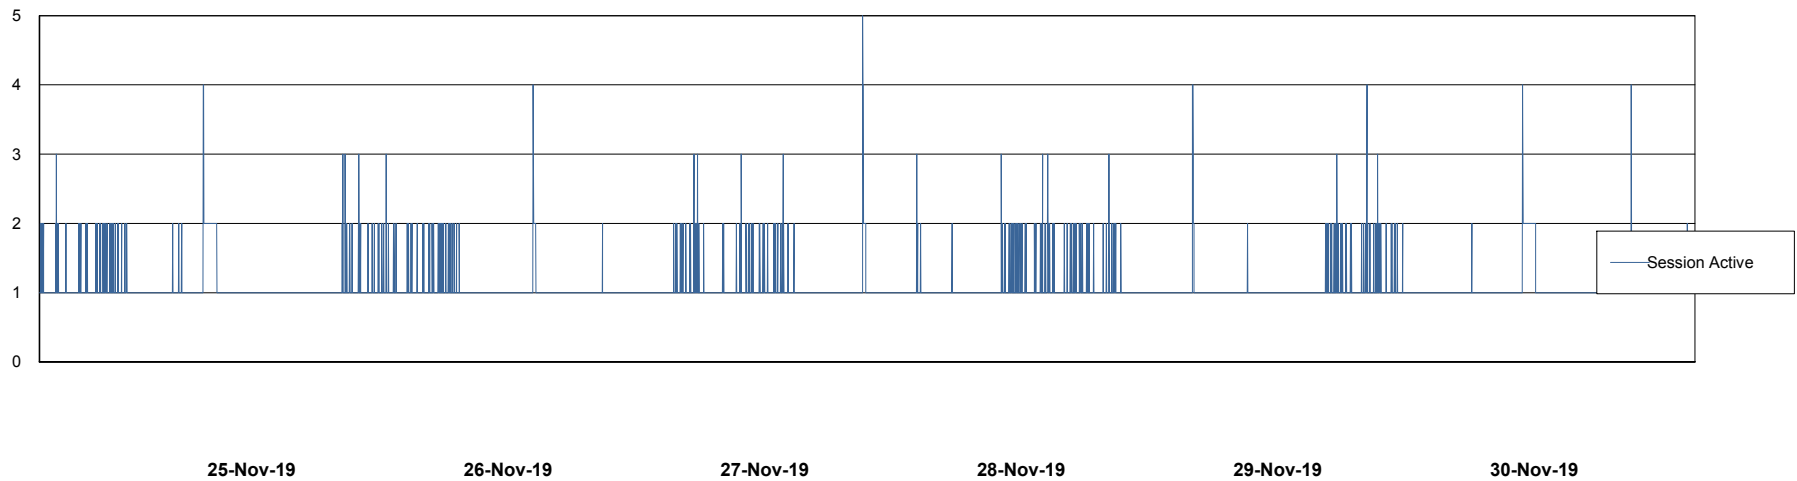

Database Performance KLADB_Production

DB Processes Max 500
DB Sessions Max 772