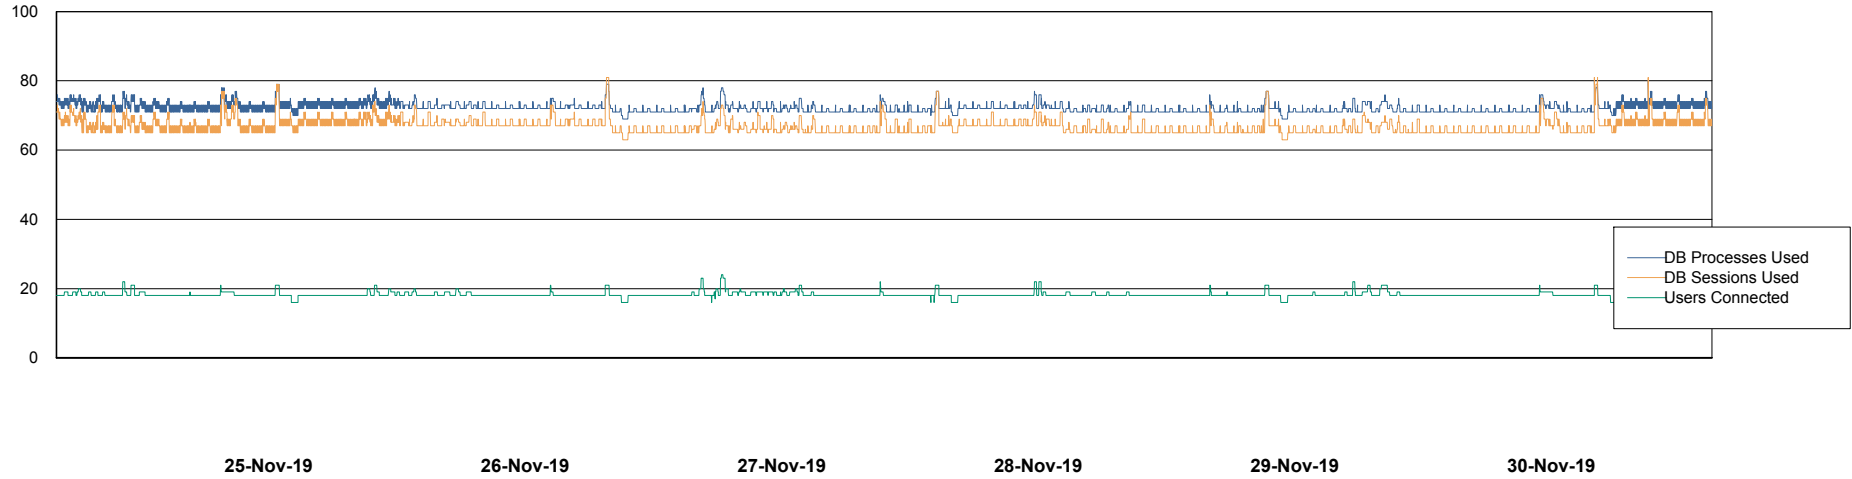

Database Performance KLADB_Production

DB Processes Max 500
DB Sessions Max 772