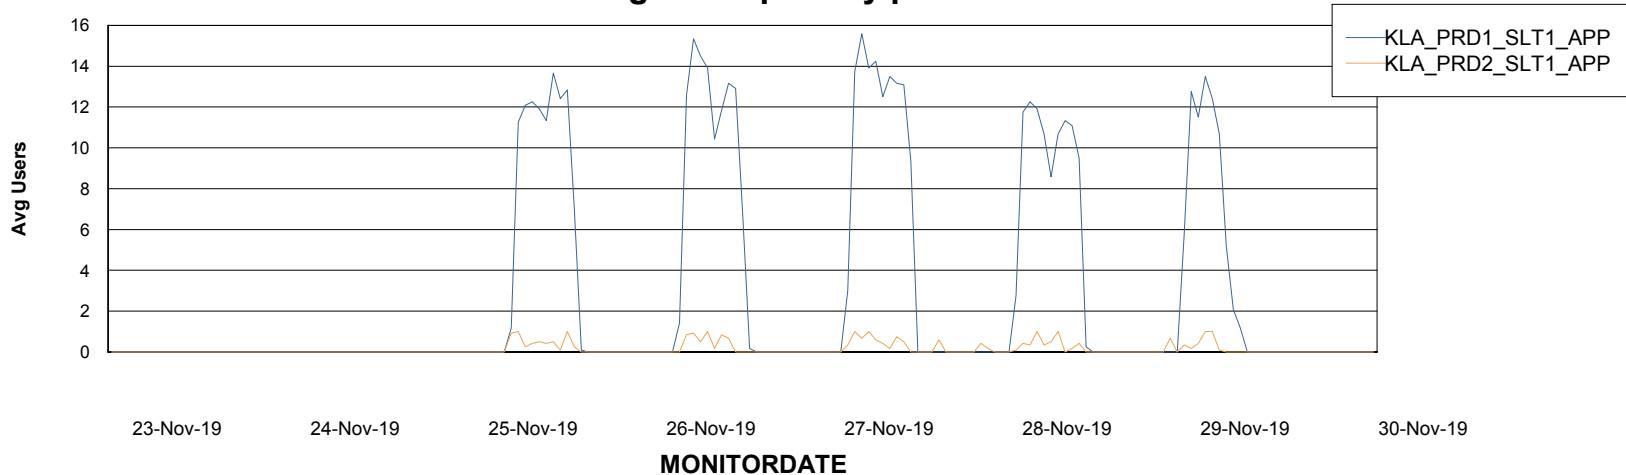

Avg users per day per ABS server