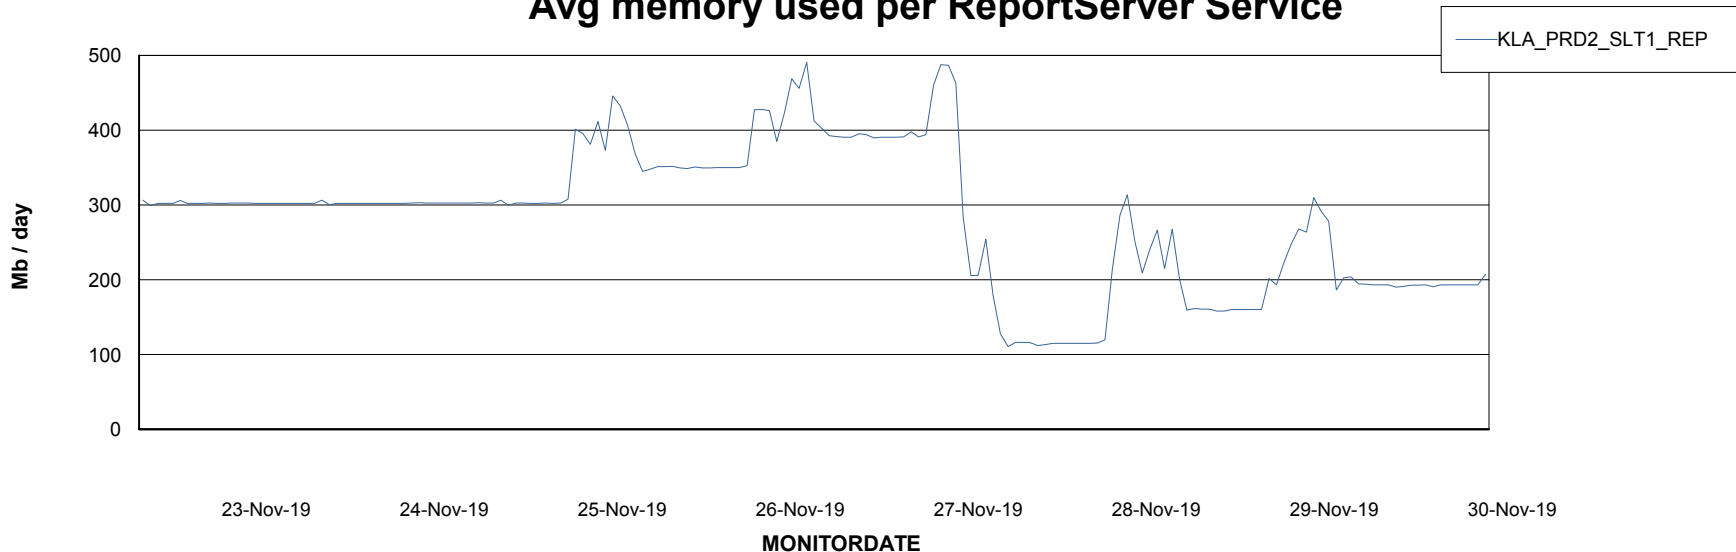

ABSSolute Application ReportServer Services

Avg memory used per ReportServer Service