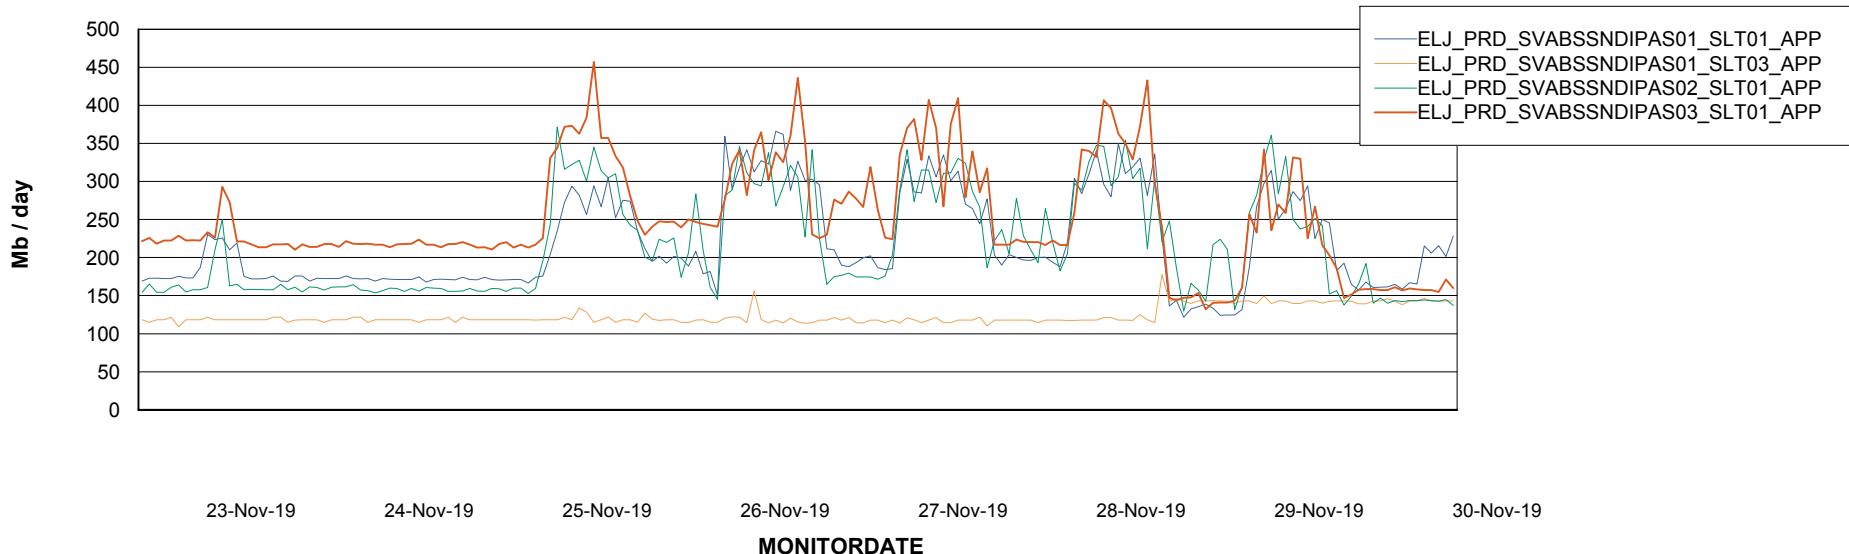

ABSolute Application Server Services

Avg memory used per ABS Server Service