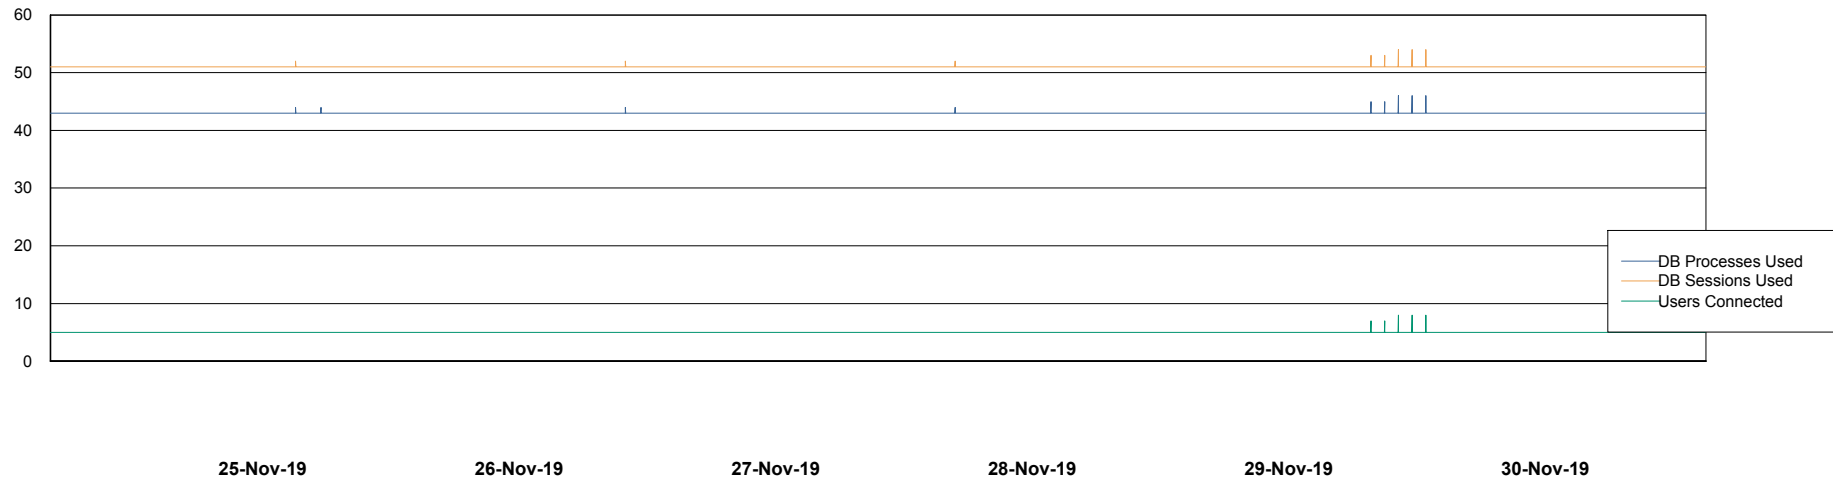

Database Performance ELJDB_Production

DB Processes Max 600
DB Sessions Max 924

Weekly SLA Customer Report

Customer ELJ Production
Database ID 72

Database Performance ELJDB_Standby

DB Processes Max 600
DB Sessions Max 924