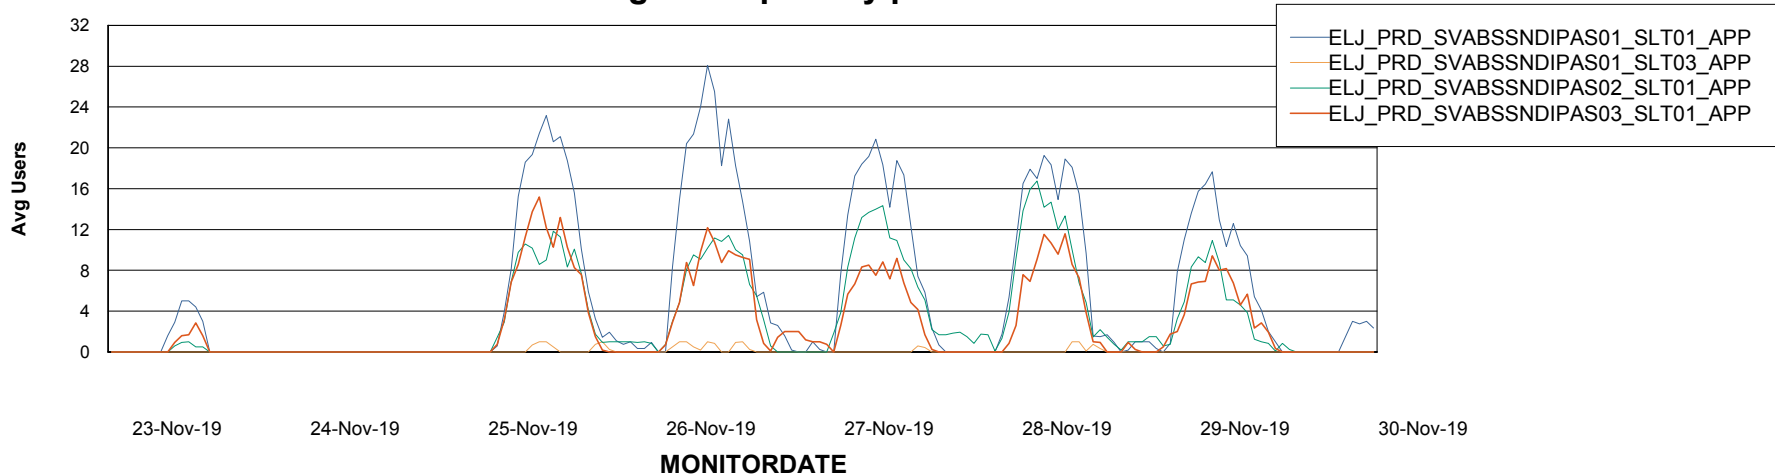

Weekly SLA Customer Report

Customer ELJ Production
Database ID 72

ABSolute Application Server Services

Avg memory used per ABS Server Service

Avg users per day per ABS server

Weekly SLA Customer Report

Customer ELJ Production
Database ID 72