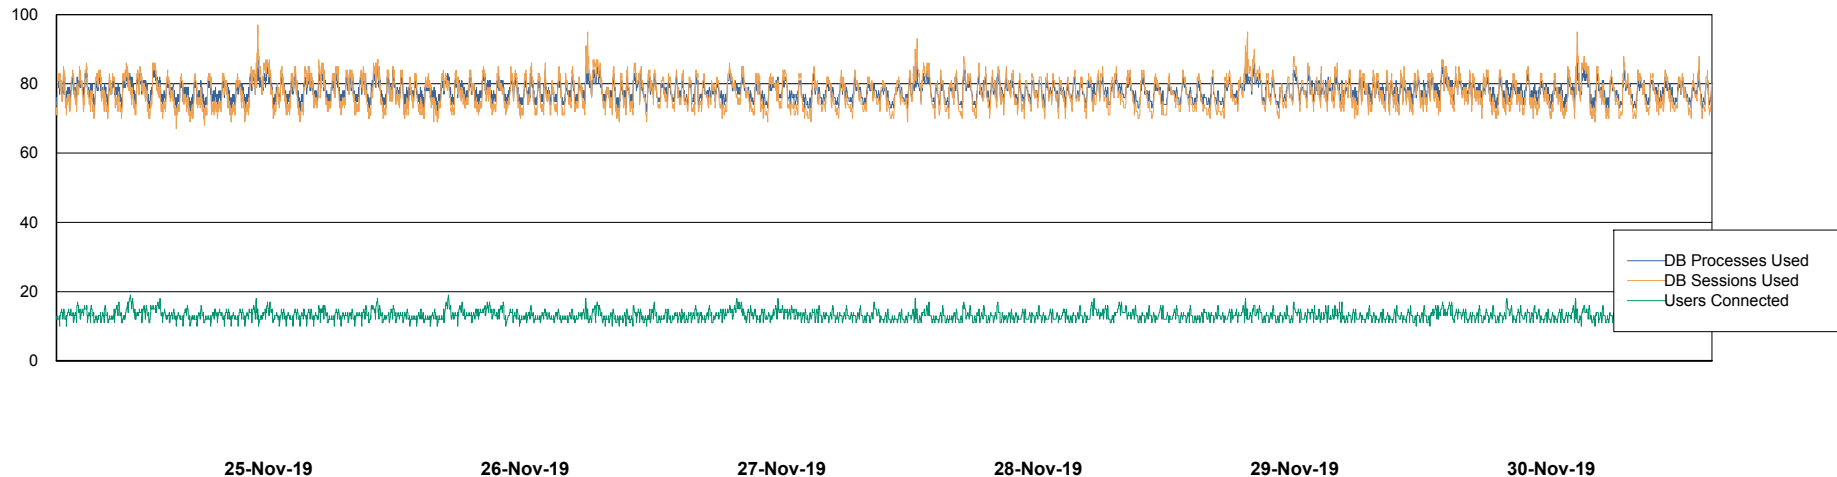

Database Performance ELJDB_PRD_BI

DB Processes Max 1,000
DB Sessions Max 1,524