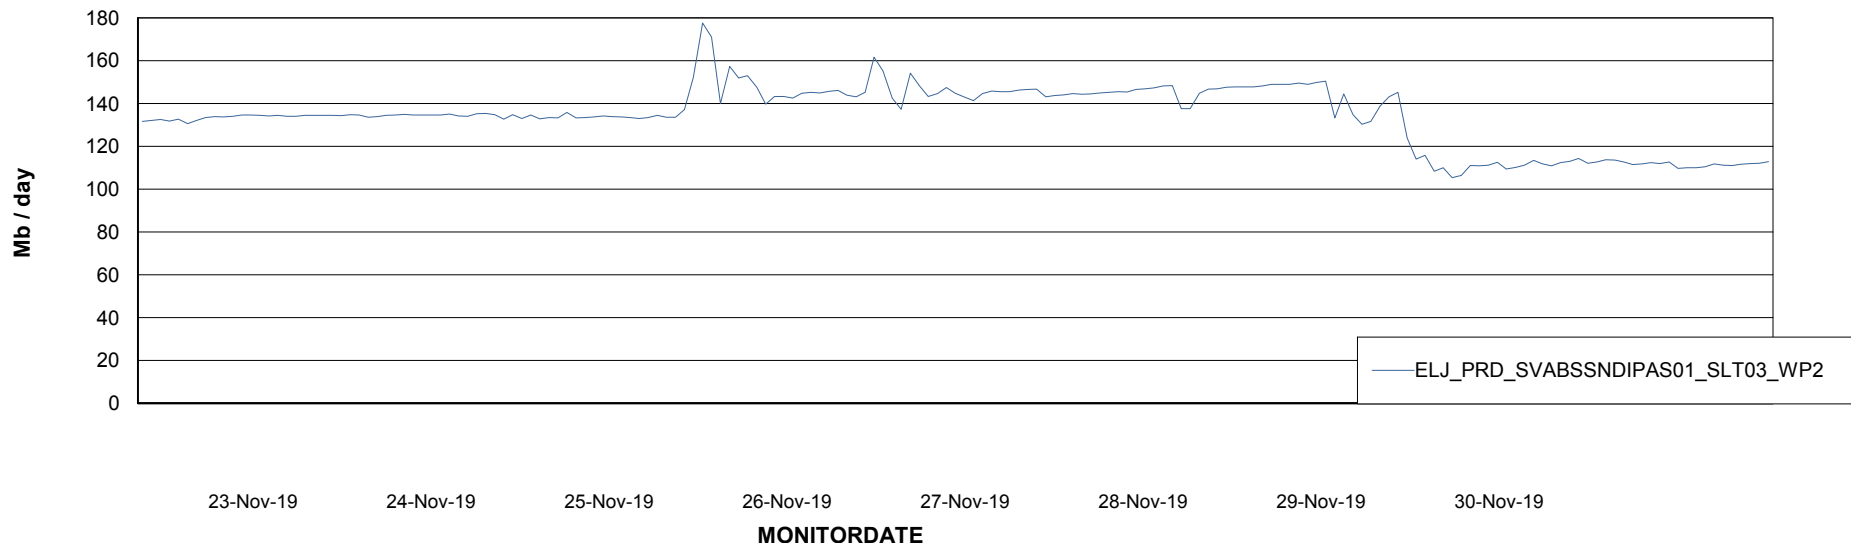

ABSSolute Application ReportServer Services

Avg memory used per ReportServer Service

Weekly SLA Customer Report

Customer ELJ Production
Database ID 72

ABSSolute Web Component Services

Avg memory used per ABS Web component