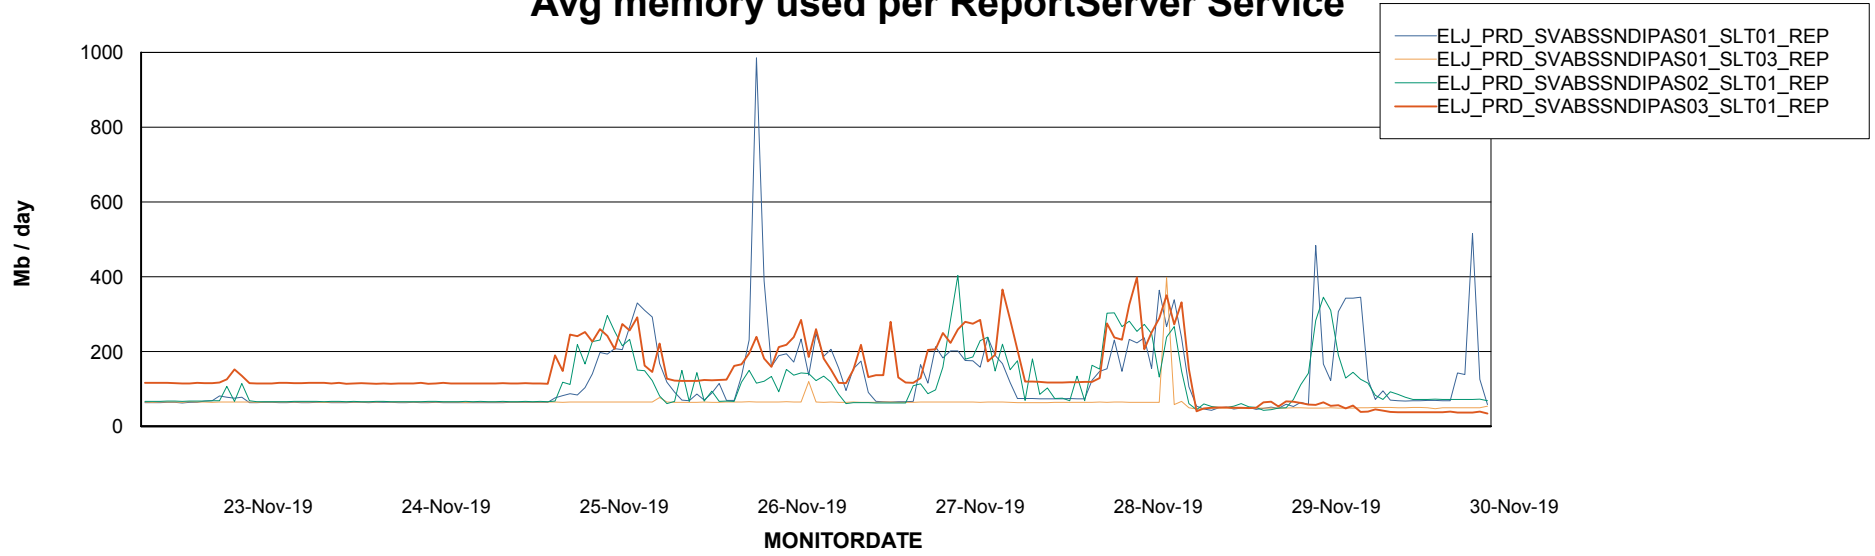

ABSSolute Application ReportServer Services

Avg memory used per ReportServer Service