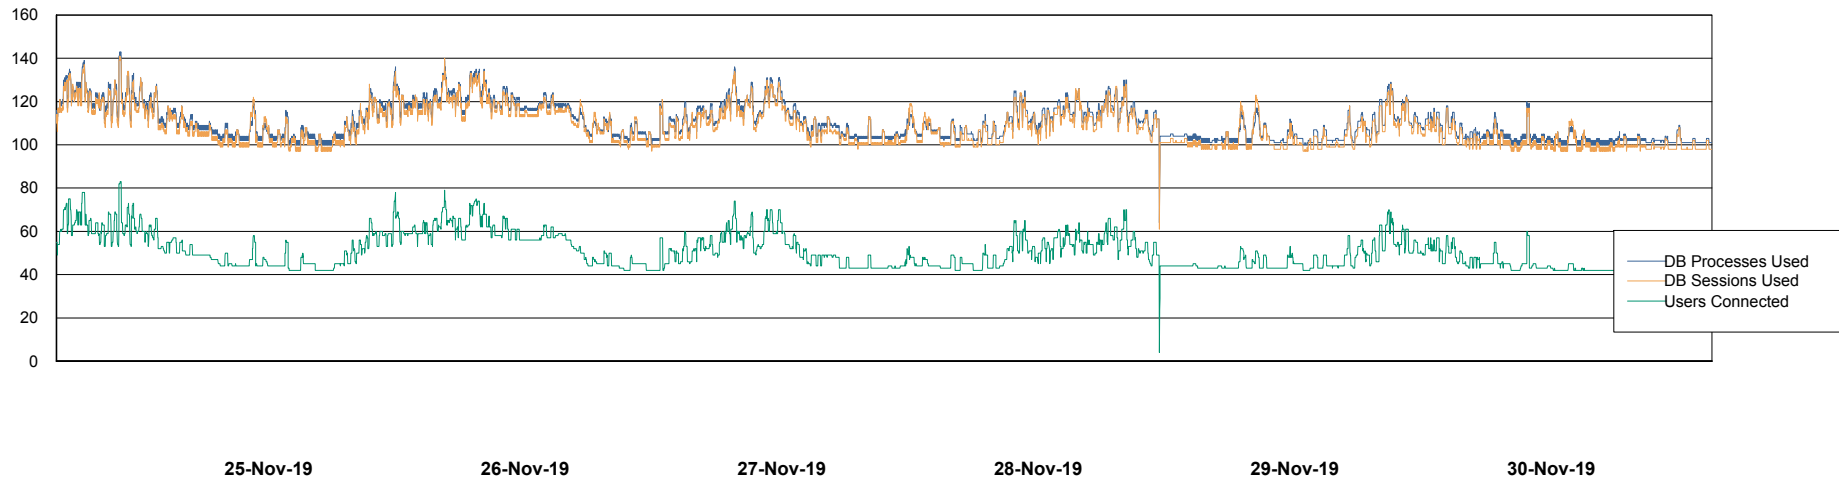

Database Performance ELJDB_Production

DB Processes Max 600
DB Sessions Max 924