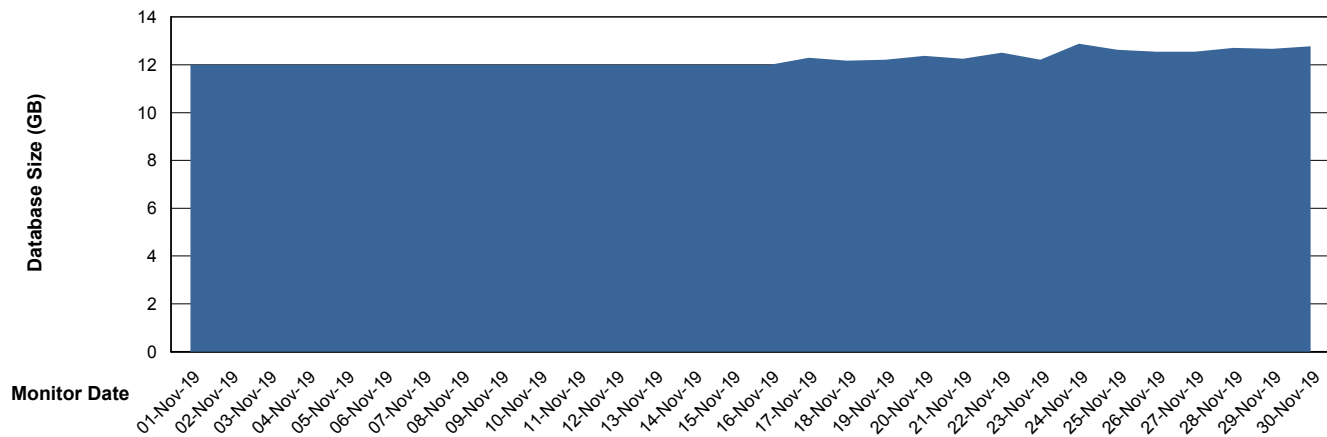

Database Performance ELJDB_Production

DB Processes Max 600
DB Sessions Max 924

Weekly SLA Customer Report

Customer ELJ Production
Database ID 72

Database Performance ELJDB_Standby

DB Processes Max 600
DB Sessions Max 924

Weekly SLA Customer Report

Customer ELJ Production
Database ID 72

DATABASE SIZE ELJDB_PRD_BI

Database growth over last month

DATABASE SIZE ELJDB_Production

Database growth over last month

Weekly SLA Customer Report