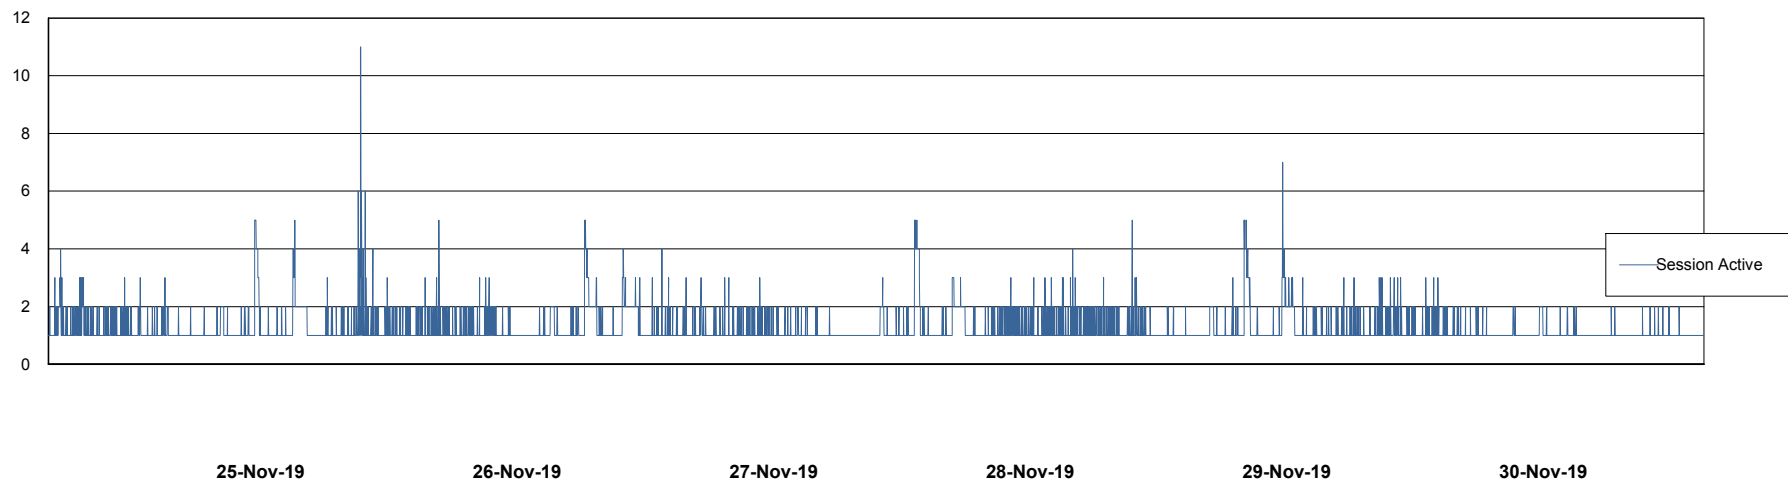

Database Performance ELJDB_Production

DB Processes Max 600
DB Sessions Max 924