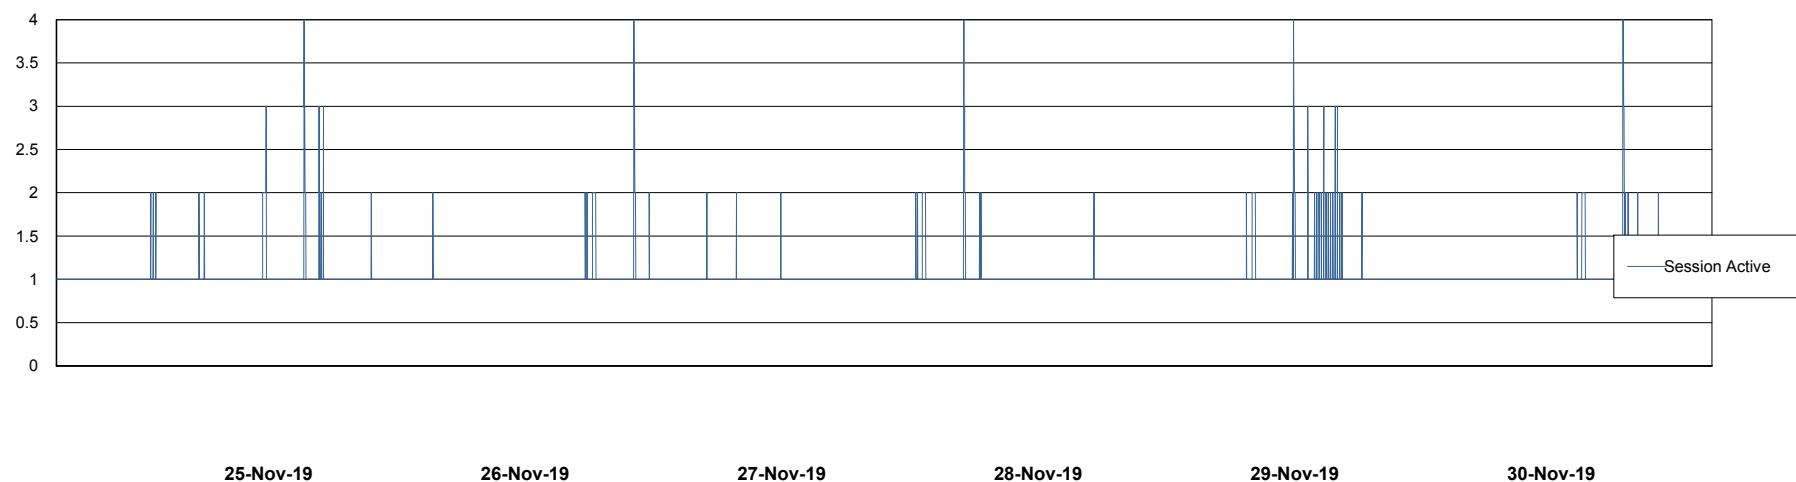

Database Performance ELJDB_PRD_BI

DB Processes Max 1,000
DB Sessions Max 1,524