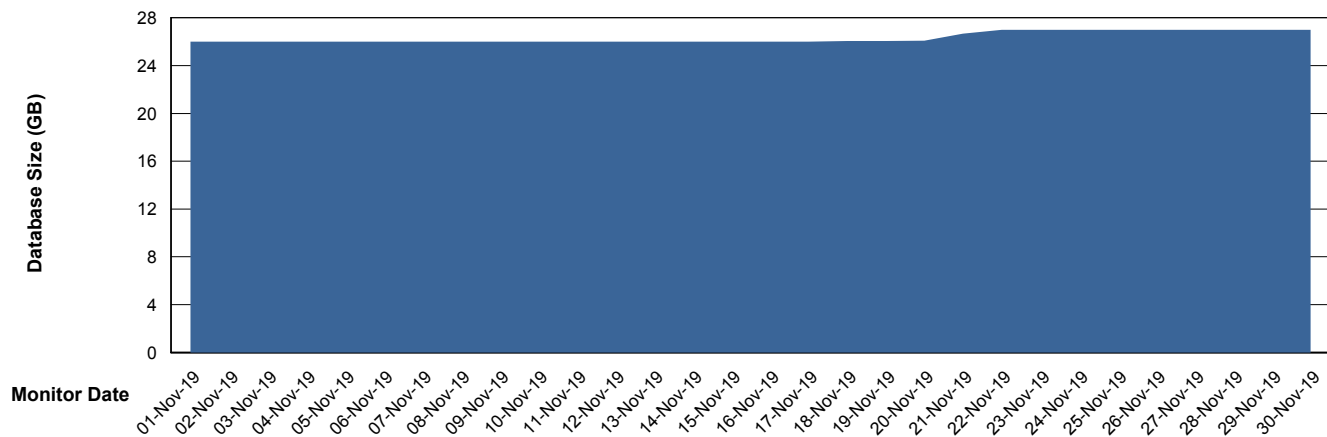

Weekly SLA Customer Report

Customer ELJ Production
Database ID 72

DATABASE SIZE ELJDB_PRD_BI

Database growth over last month

DATABASE SIZE ELJDB_Production

Database growth over last month

Weekly SLA Customer Report