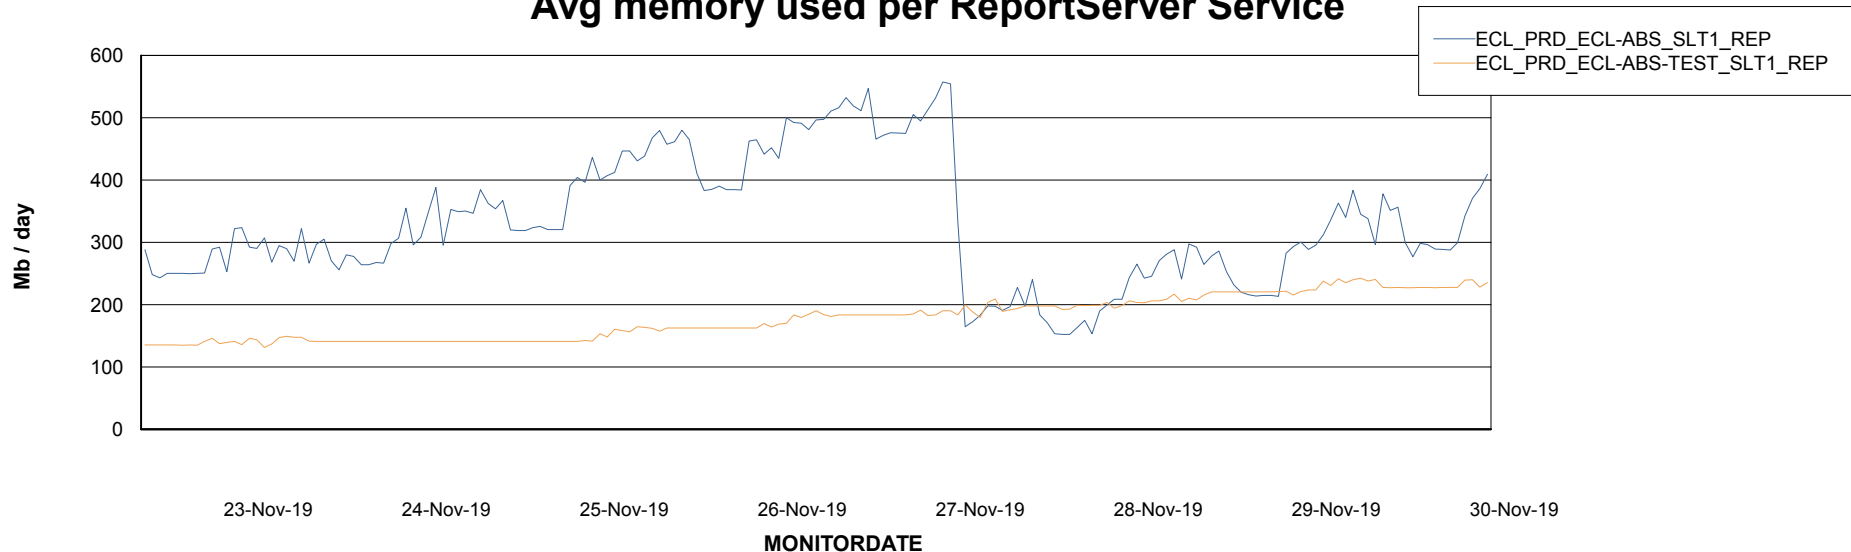

Avg memory used per ABS Server Service

Avg users per day per ABS server

Weekly SLA Customer Report

Customer ECL Production
Database ID 77

ABSSolute Application ReportServer Services

Avg memory used per ReportServer Service