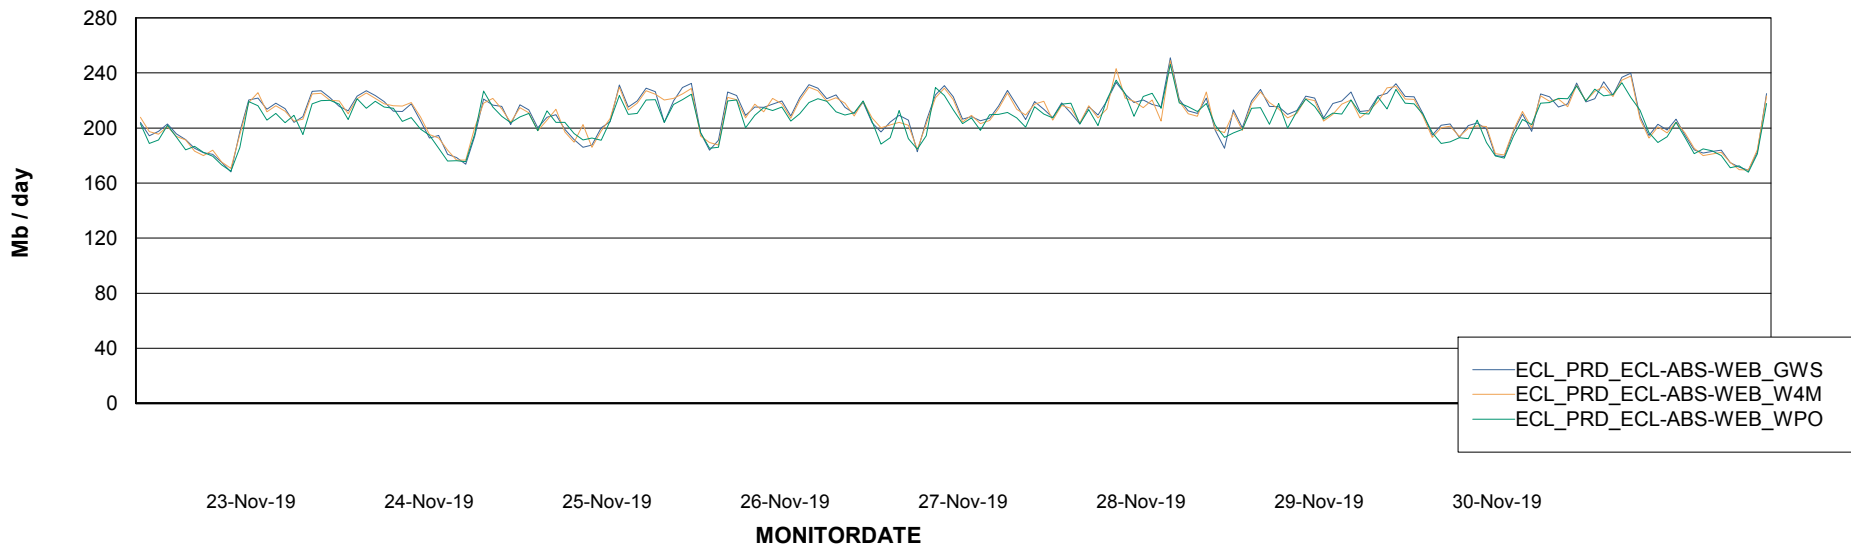

ABSolute Web Component Services

Avg memory used per ABS Web component