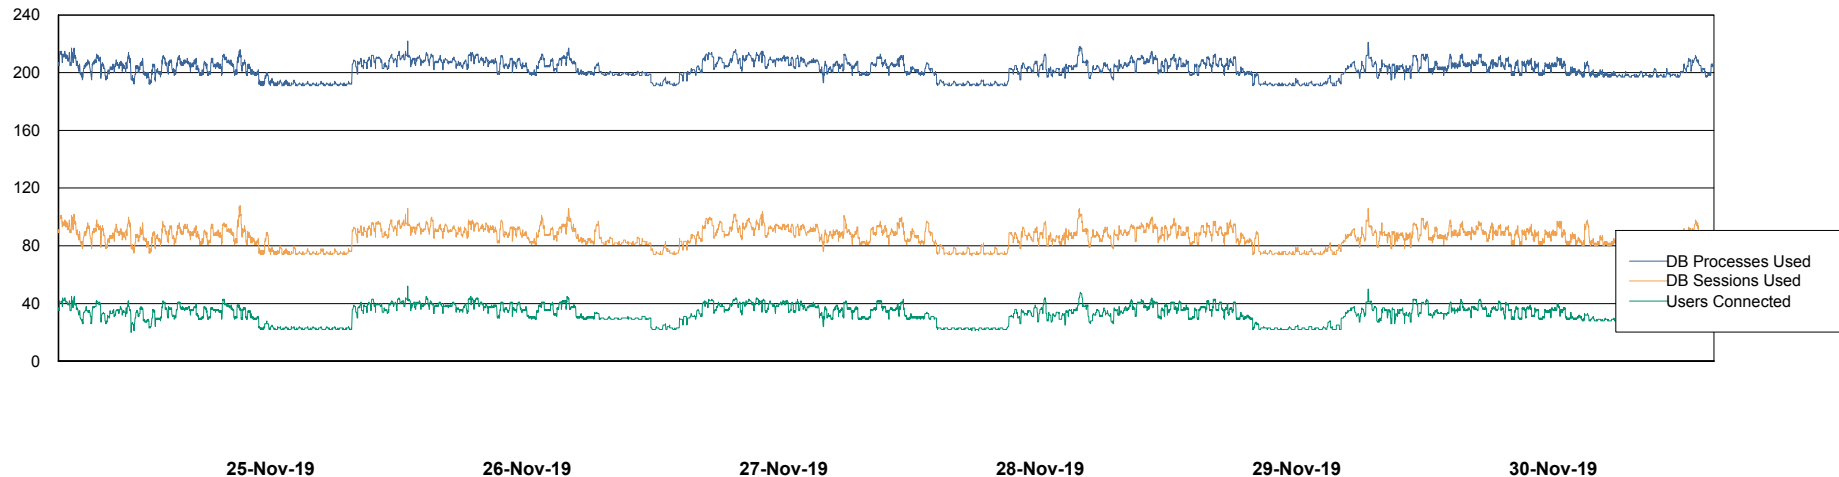

Weekly SLA Customer Report

Customer ECL Production
Database ID 77

Harddisk Usage ECL_PRD_ECL-ABS-WEB

	Free disk space on c: (%)	Total disk space on c: (Gb)
30-Nov-19	80	127
29-Nov-19	80	127
28-Nov-19	80	127
27-Nov-19	80	127
26-Nov-19	80	127
25-Nov-19	80	127
24-Nov-19	80	127

Weekly SLA Customer Report

Customer ECL Production
Database ID 77

Database Performance ECLDB_Production

DB Processes Max 300
DB Sessions Max 480

Weekly SLA Customer Report

Customer ECL Production
Database ID 77