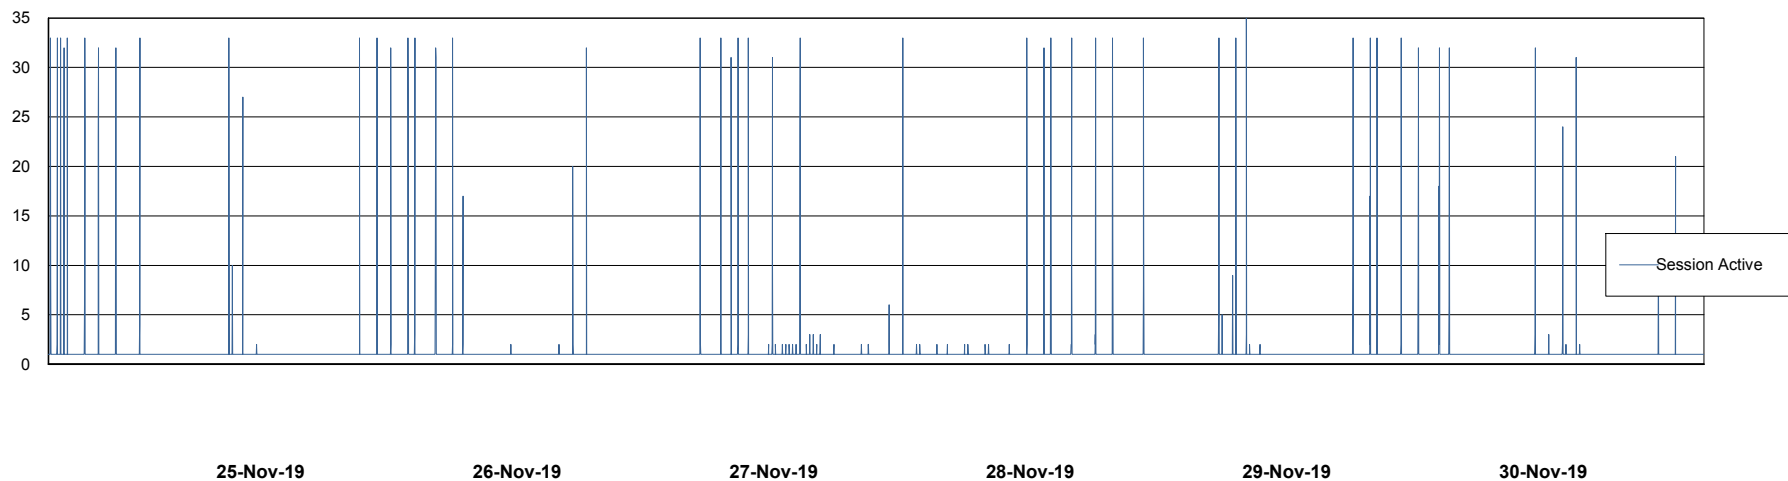

Weekly SLA Customer Report

Customer ECL Production
Database ID 77

Database Performance ECLDB_Production

DB Processes Max 300
DB Sessions Max 480

Weekly SLA Customer Report

Customer ECL Production
Database ID 77

Database Performance ECLDB_Standby

DB Processes Max 300
DB Sessions Max 480

Weekly SLA Customer Report

Customer ECL Production
 Database ID 77

DATABASE SIZE ECLDB_Production

Database growth over last month