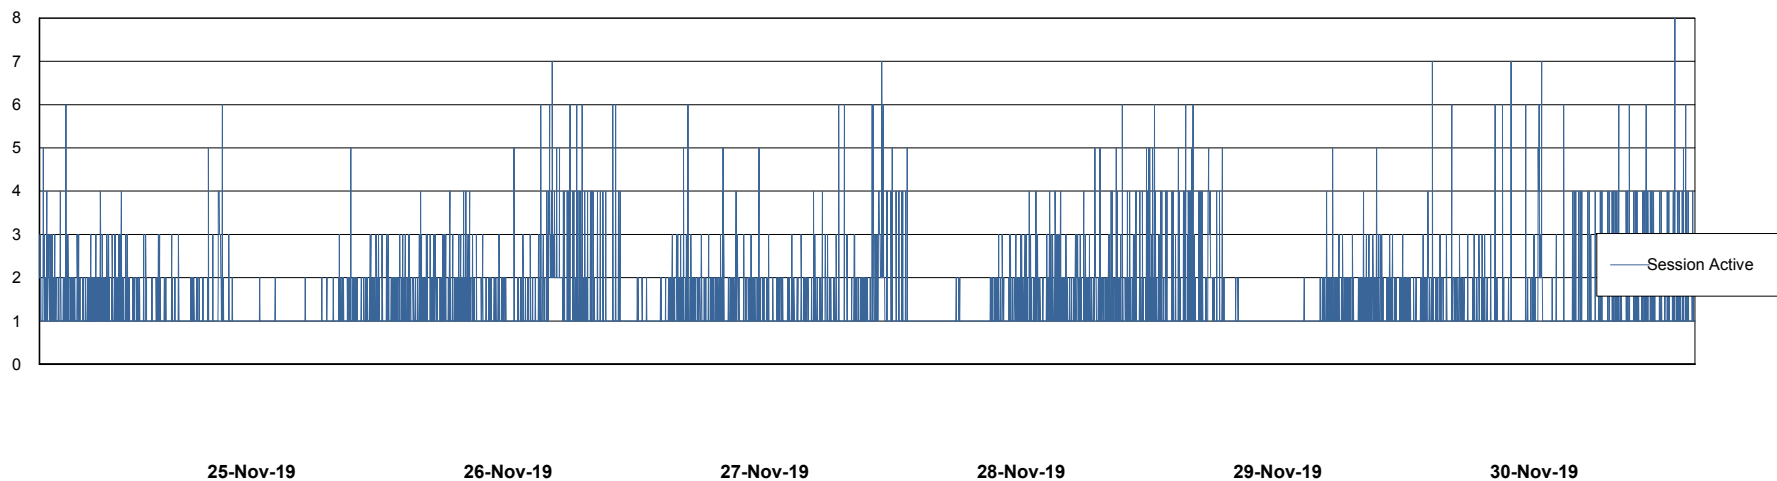

Weekly SLA Customer Report

Customer ECL Production
Database ID 77

Harddisk Usage ECL_PRD_ECL-ABS-WEB

	Free disk space on c: (%)	Total disk space on c: (Gb)
30-Nov-19	80	127
29-Nov-19	80	127
28-Nov-19	80	127
27-Nov-19	80	127
26-Nov-19	80	127
25-Nov-19	80	127
24-Nov-19	80	127

Weekly SLA Customer Report

Customer ECL Production
Database ID 77

Database Performance ECLDB_Production

DB Processes Max 300
DB Sessions Max 480

Weekly SLA Customer Report

Customer ECL Production
Database ID 77