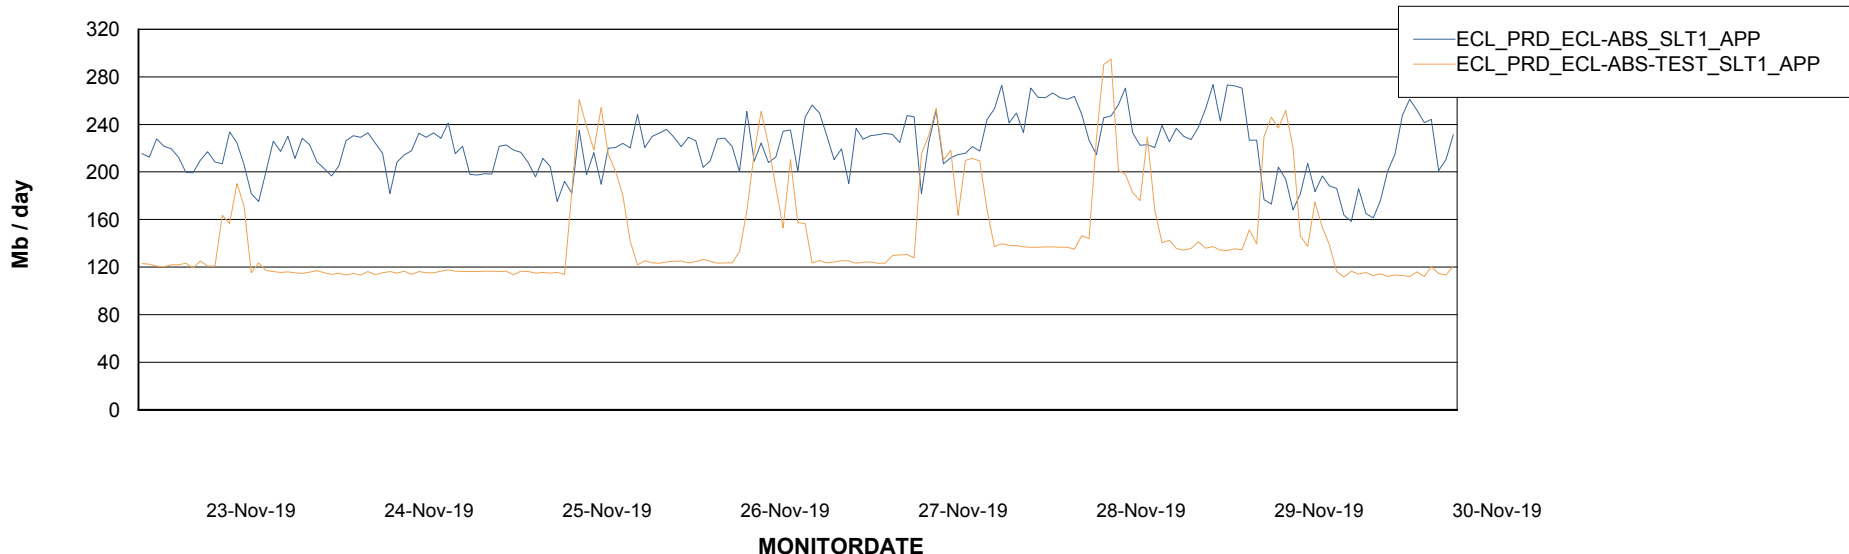

ABSSolute Application Server Services

Avg memory used per ABS Server Service