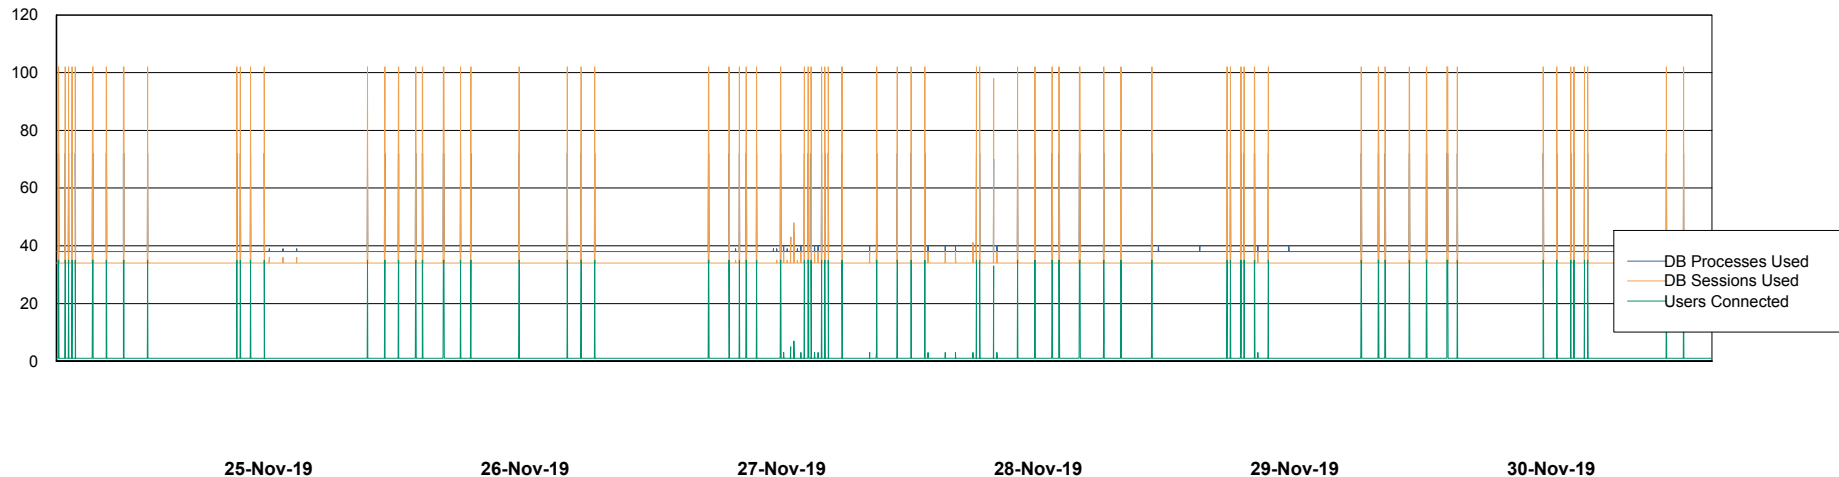

Weekly SLA Customer Report

Customer ECL Production
Database ID 77

Database Performance ECLDB_Production

DB Processes Max 300
DB Sessions Max 480

Weekly SLA Customer Report

Customer ECL Production
Database ID 77

Database Performance ECLDB_Standby

DB Processes Max 300
DB Sessions Max 480

Weekly SLA Customer Report

Customer ECL Production
 Database ID 77

DATABASE SIZE ECLDB_Production

Database growth over last month