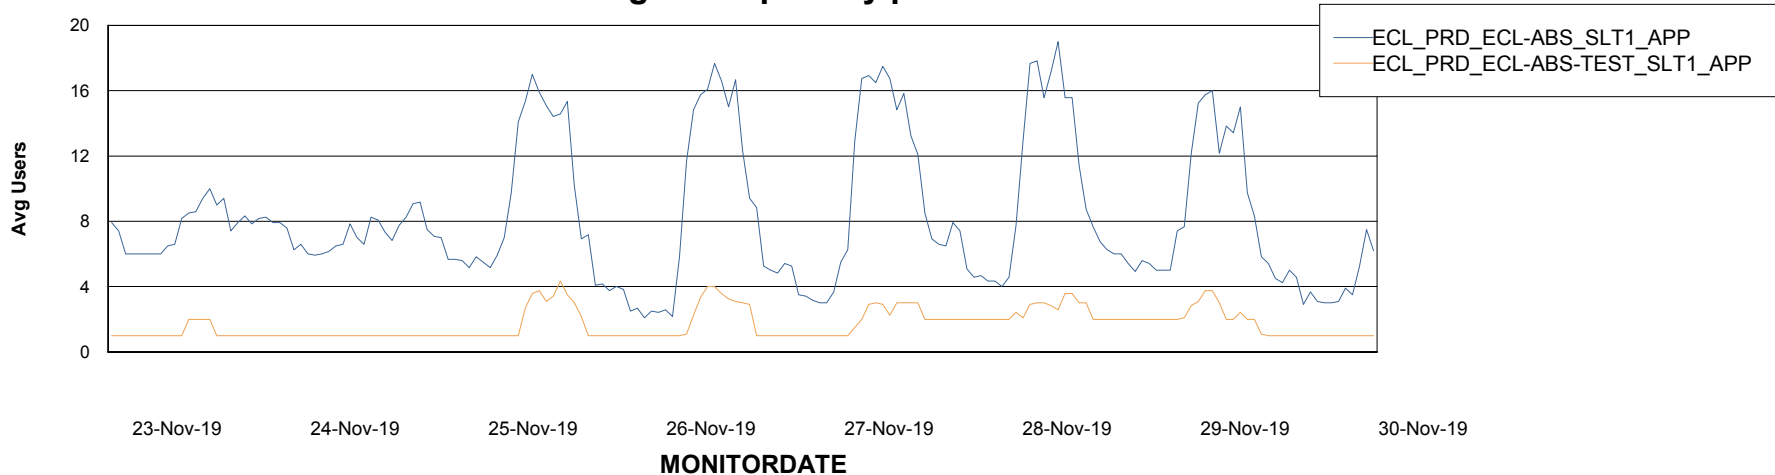

Avg users per day per ABS server