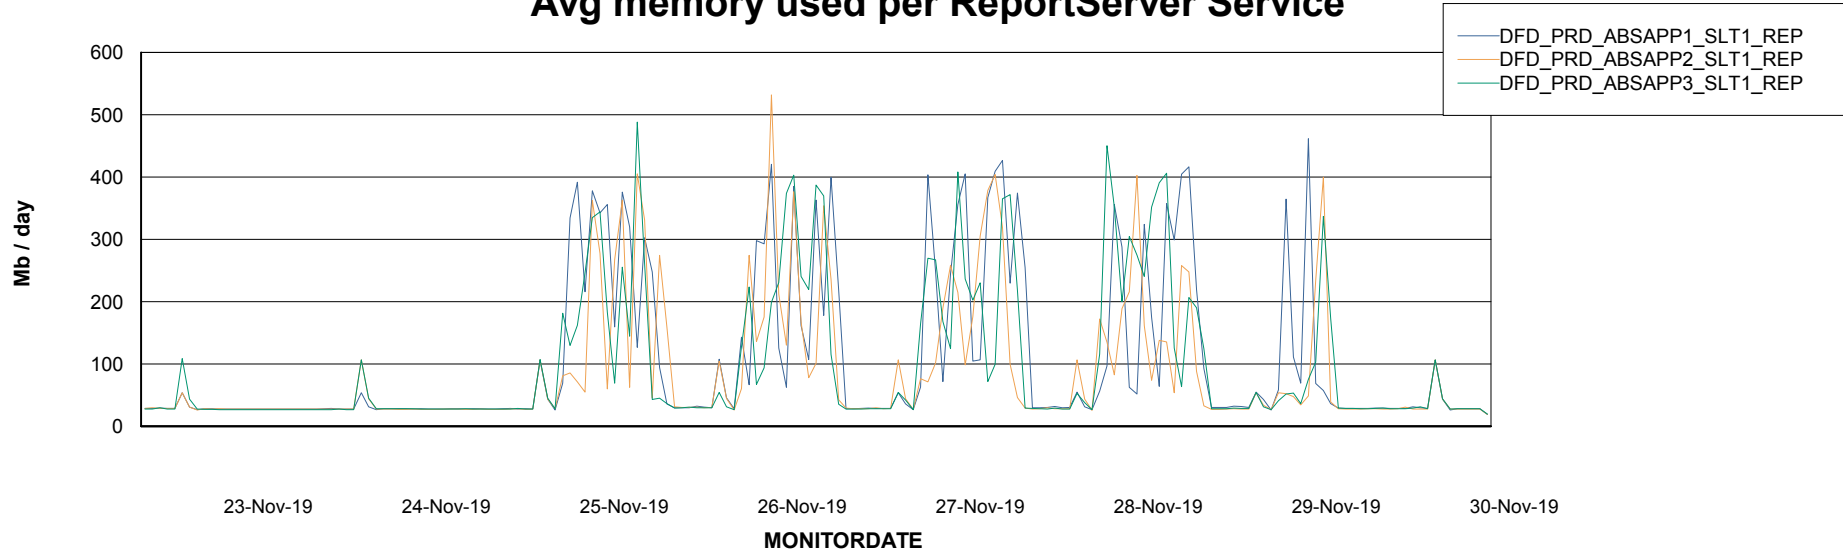

Avg users per day per ABS server

Weekly SLA Customer Report

Customer DFD Production
Database ID 39

ABSSolute Application ReportServer Services

Avg memory used per ReportServer Service

Disaster per ABS component