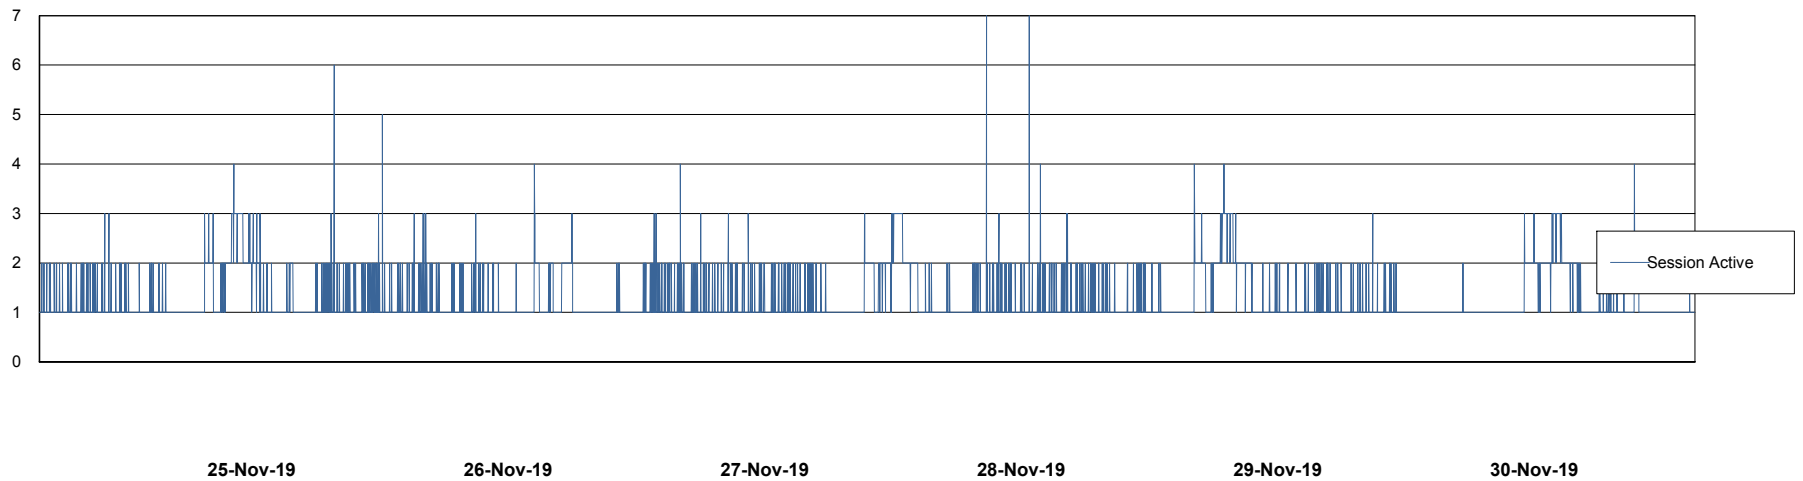

Database Performance DFDDDB_Production

DB Processes Max 600
DB Sessions Max 928