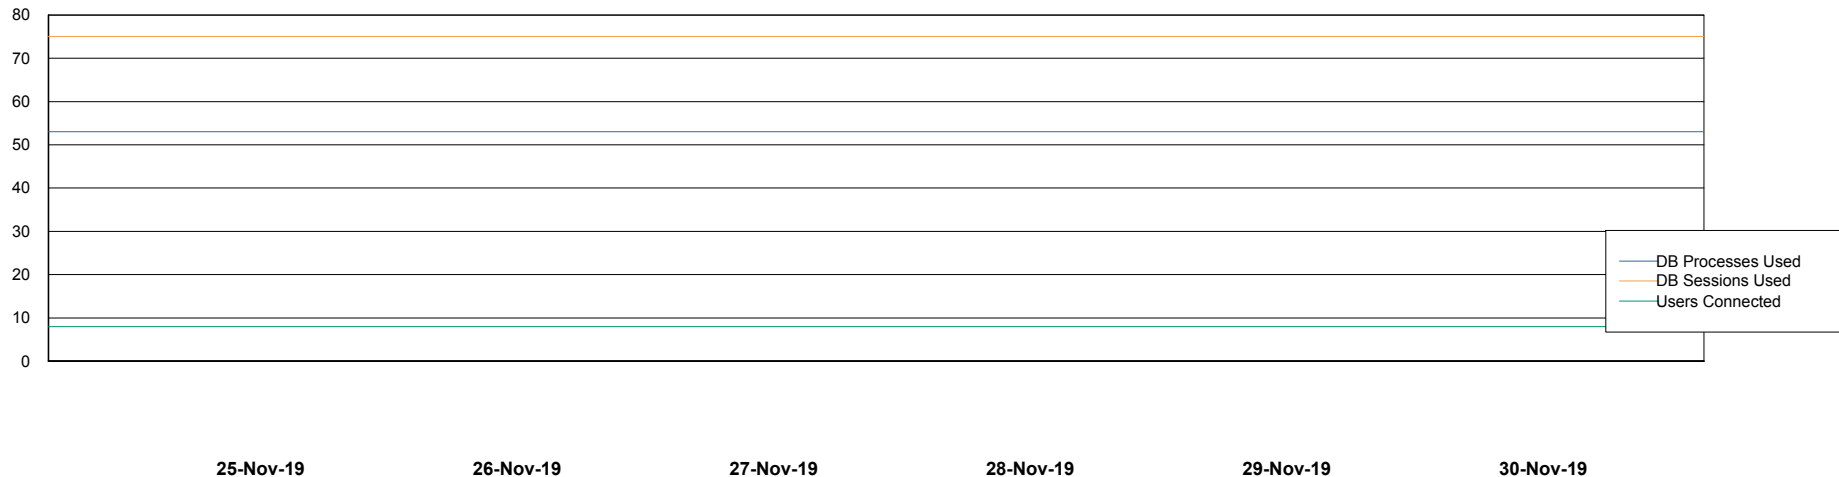

Database Performance DFDDB_Standby

DB Processes Max 600
DB Sessions Max 928