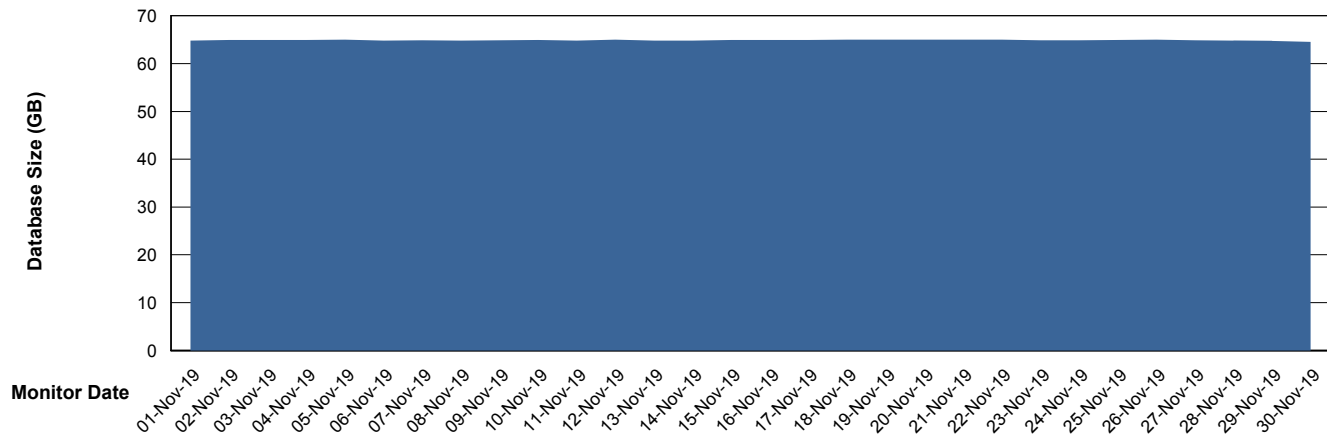

Weekly SLA Customer Report

Customer DFD Production
Database ID 39

DATABASE SIZE DFDDDB_Production

Database growth over last month

DATABASE SIZE DFDDDBI_Production

Database growth over last month

Weekly SLA Customer Report