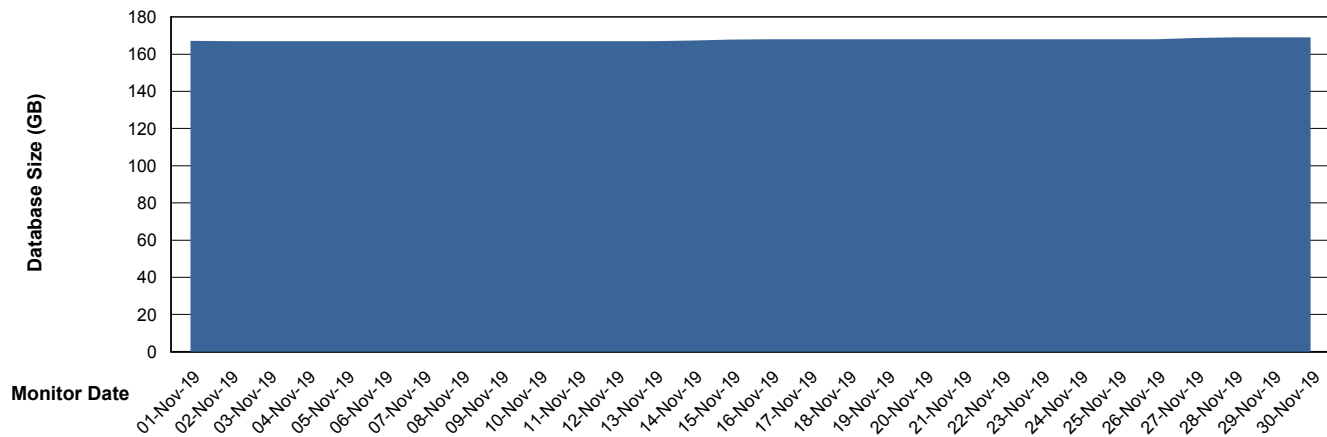

Database Performance DFDDB_Standby

DB Processes Max 600
DB Sessions Max 928

Weekly SLA Customer Report

Customer DFD Production
Database ID 39

Database Performance DFDDDBBI_Production

DB Processes Max 500
DB Sessions Max 772

Weekly SLA Customer Report

Customer DFD Production
Database ID 39

DATABASE SIZE DFDDDB_Production

Database growth over last month

DATABASE SIZE DFDDDBI_Production

Database growth over last month

Weekly SLA Customer Report