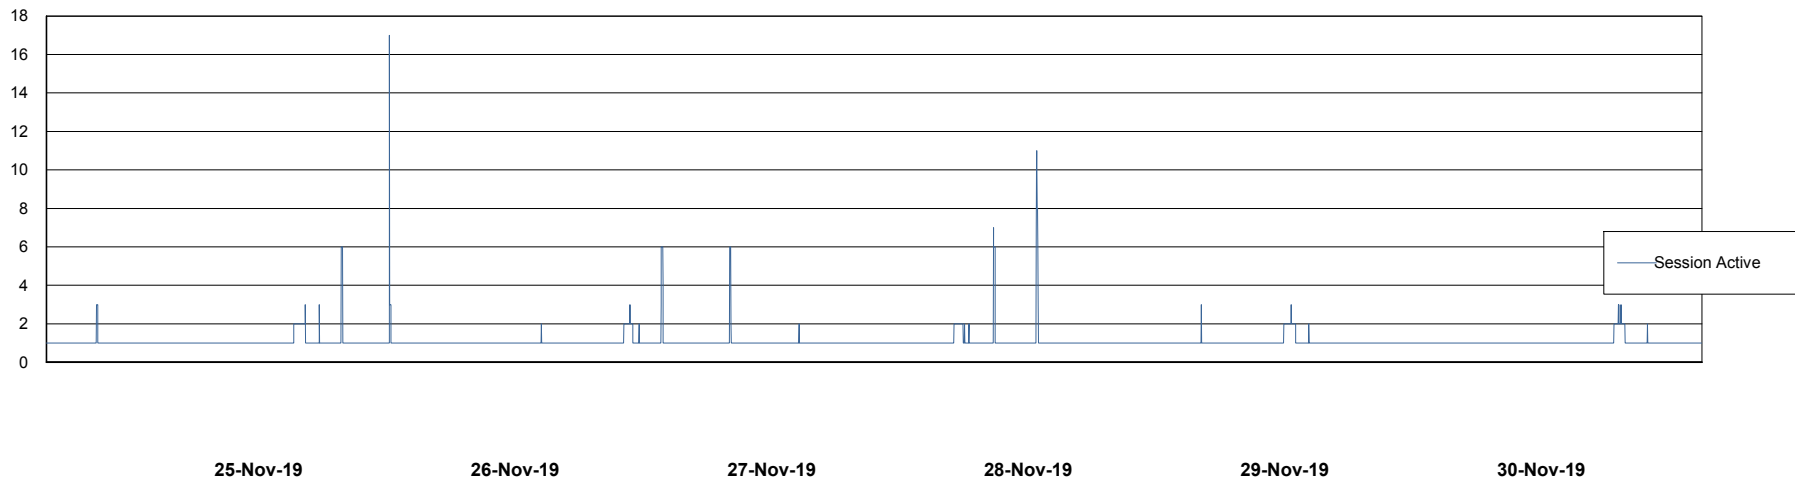

Database Performance DFDDB_Standby

DB Processes Max 600
DB Sessions Max 928

Weekly SLA Customer Report

Customer DFD Production
Database ID 39

Database Performance DFDDDBBI_Production

DB Processes Max 500
DB Sessions Max 772