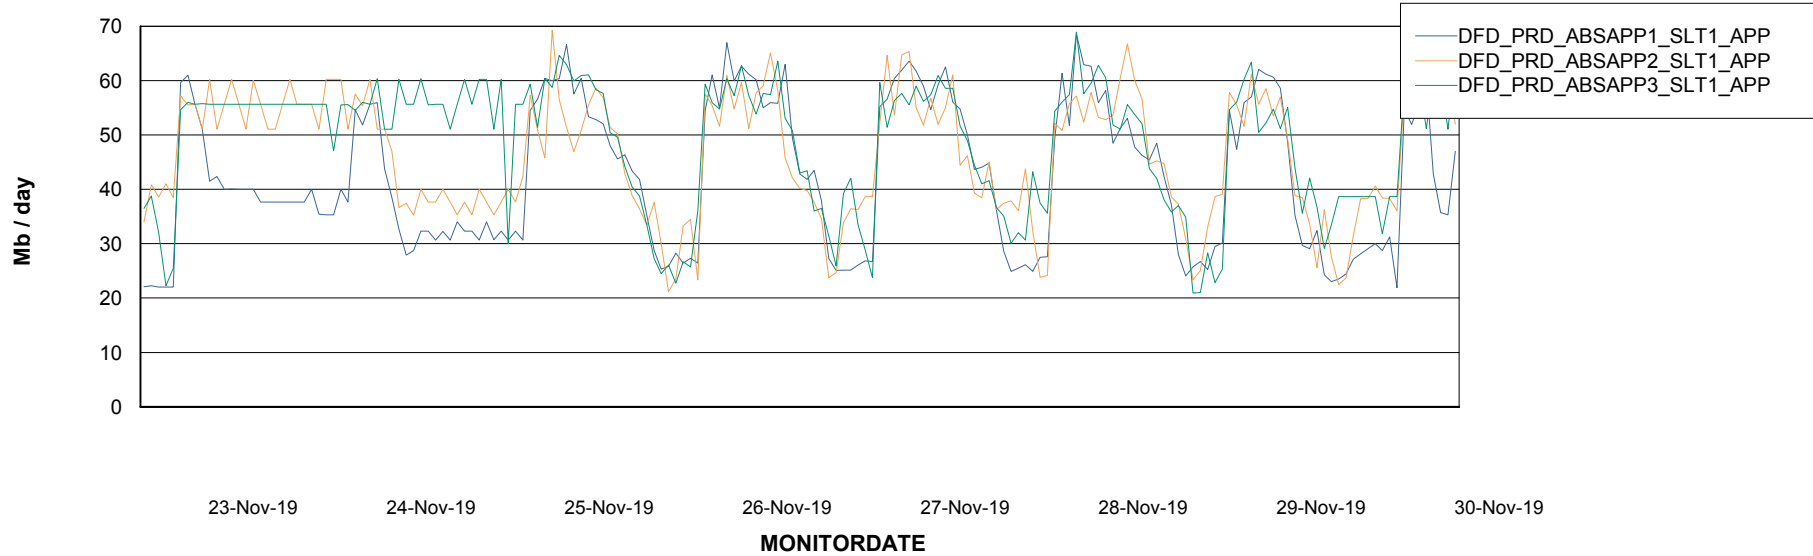

Standby Database Health DFD Production

Recovery lag for last 7 days

Weekly SLA Customer Report

Customer DFD Production
Database ID 39

ABSSolute Application Server Services

Avg memory used per ABS Server Service