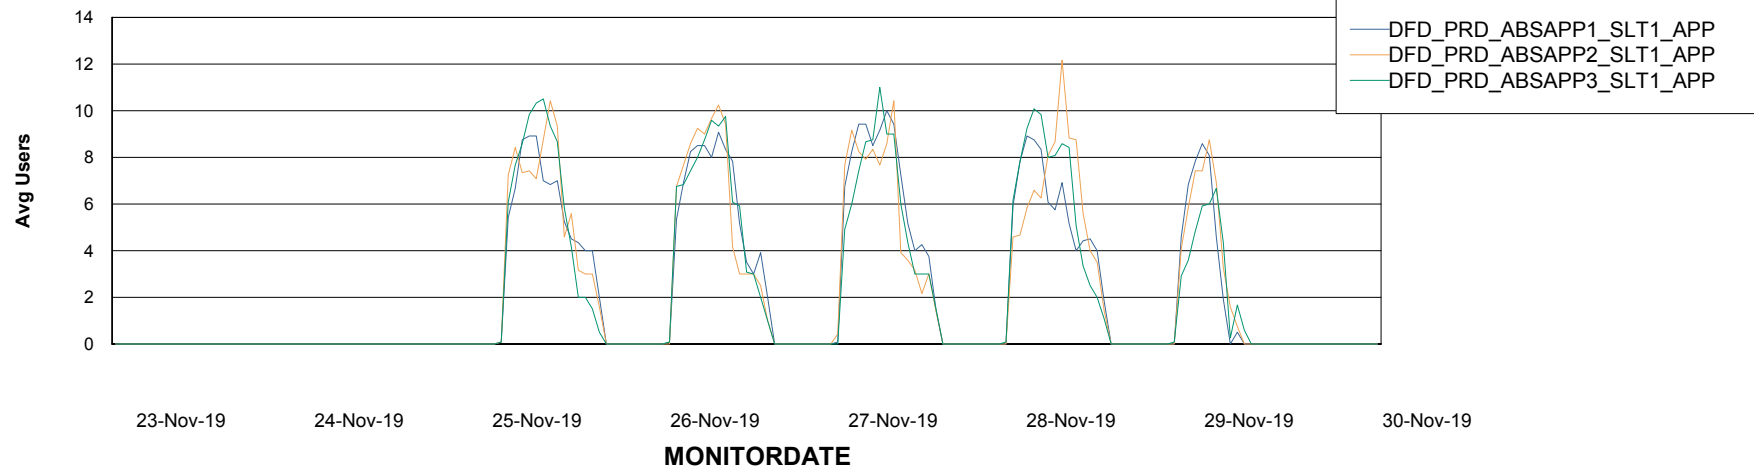

Avg users per day per ABS server