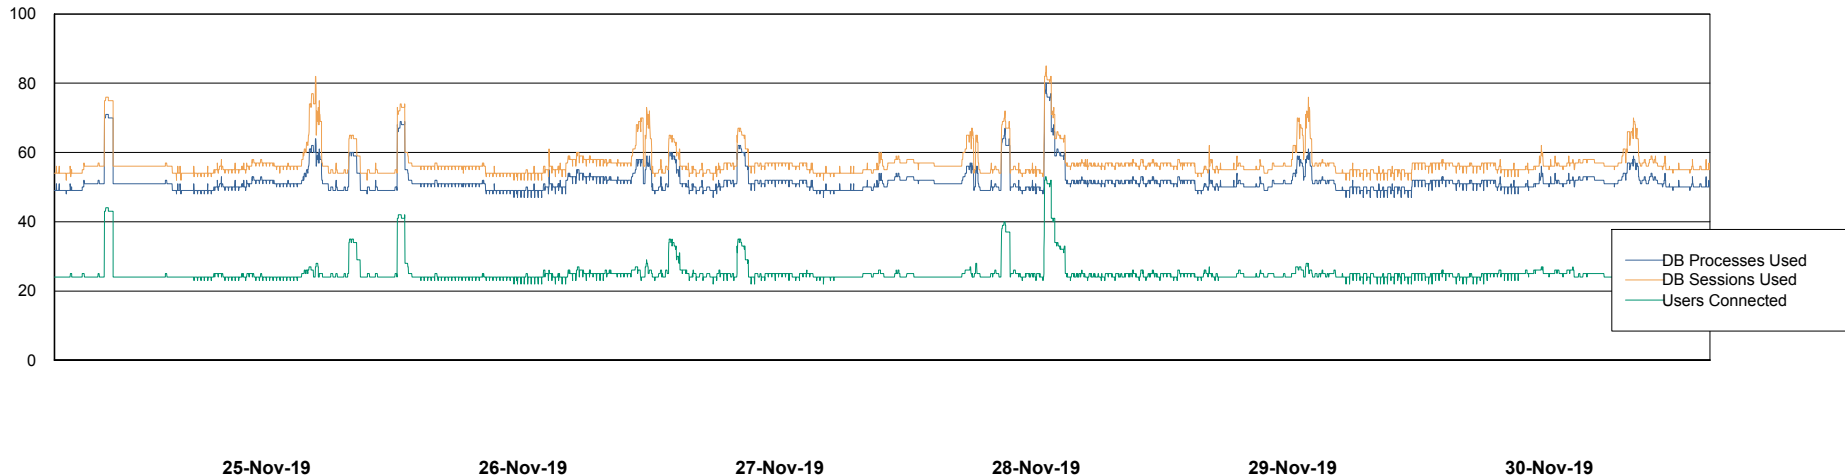

Database Performance DFDDB_Standby

DB Processes Max 600
DB Sessions Max 928

Weekly SLA Customer Report

Customer DFD Production
Database ID 39

Database Performance DFDDDBBI_Production

DB Processes Max 500
DB Sessions Max 772