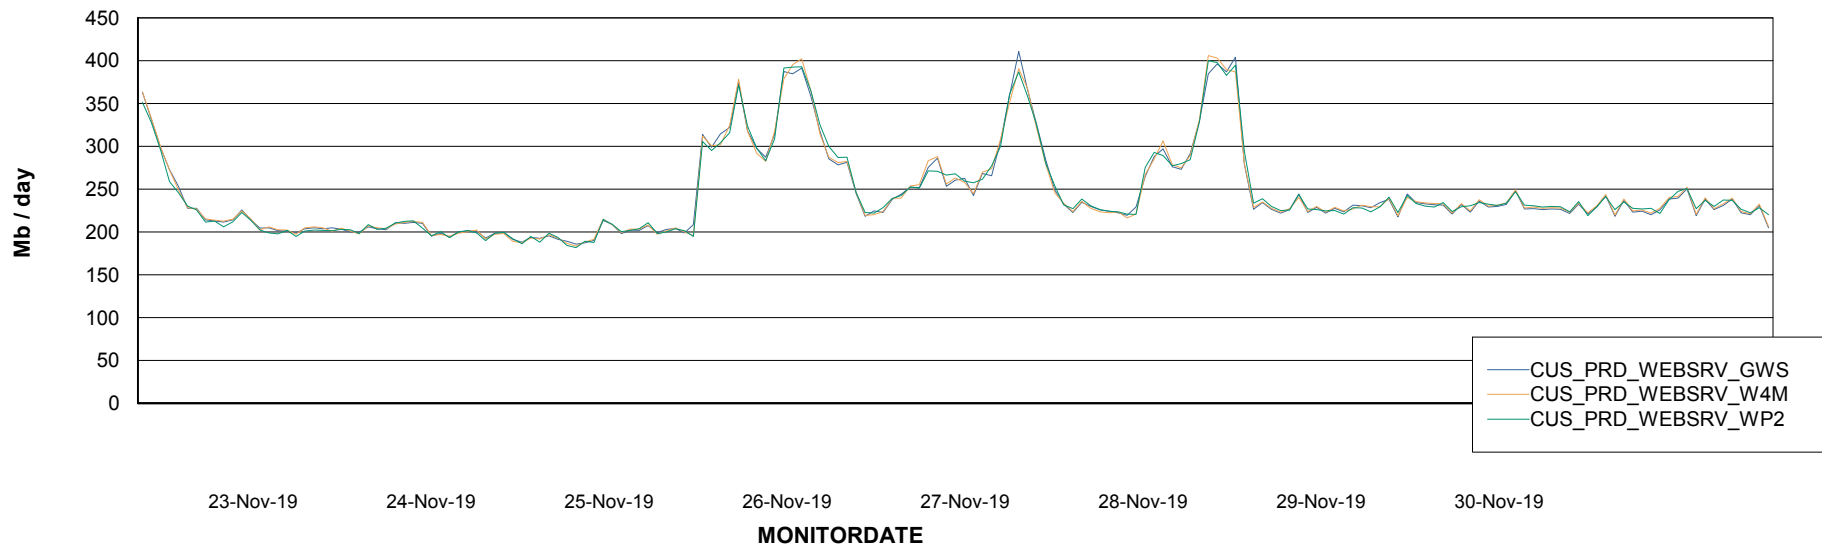

ABSSolute Web Component Services

Avg memory used per ABS Web component