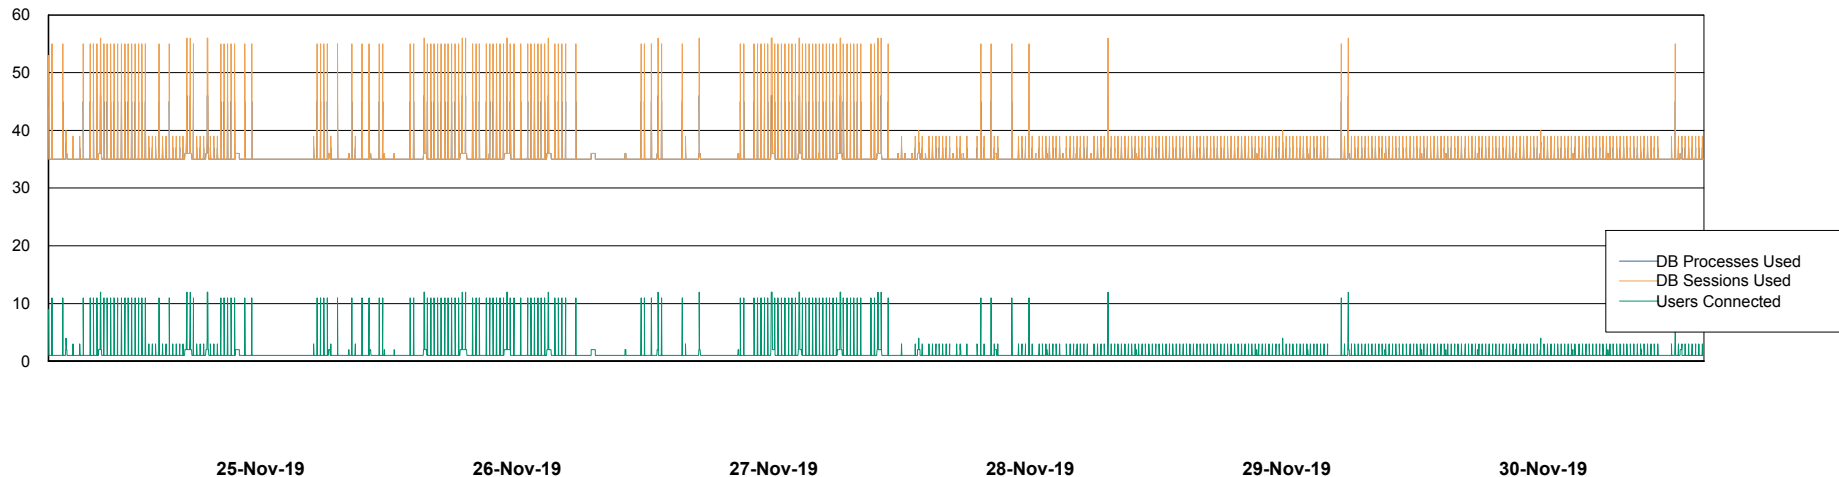

Database Performance CUS_ProdDB_Standby

DB Processes Max 300
DB Sessions Max 472