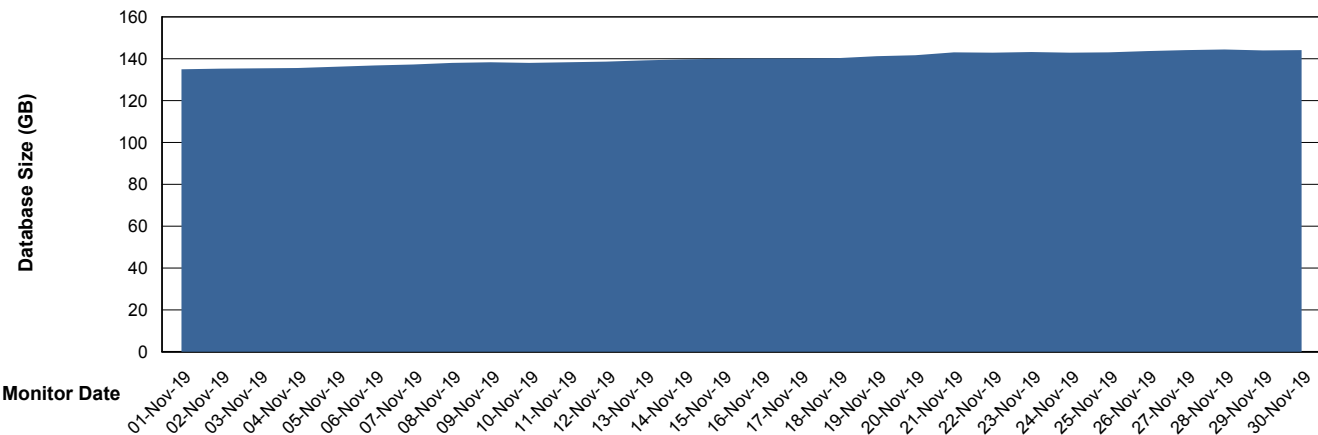

DATABASE SIZE CUS_ProdDB_Primary

Database growth over last month

Database Tablespace CUS_ProdDB_Primary

Date	Tablespace Name	Filesize (Gb)	Usedsize (Gb)	Percentage free
30-Nov-19	ABSDATA	129	58	55
	INDX	96	76	21
29-Nov-19	ABSDATA	129	58	55
	INDX	96	76	21
28-Nov-19	ABSDATA	129	59	54
	INDX	96	76	21
27-Nov-19	ABSDATA	129	58	55
	INDX	96	76	21
26-Nov-19	ABSDATA	129	58	55
	INDX	96	76	21
25-Nov-19	ABSDATA	129	58	55
	INDX	96	76	21
24-Nov-19	ABSDATA	129	58	55
	INDX	96	76	21