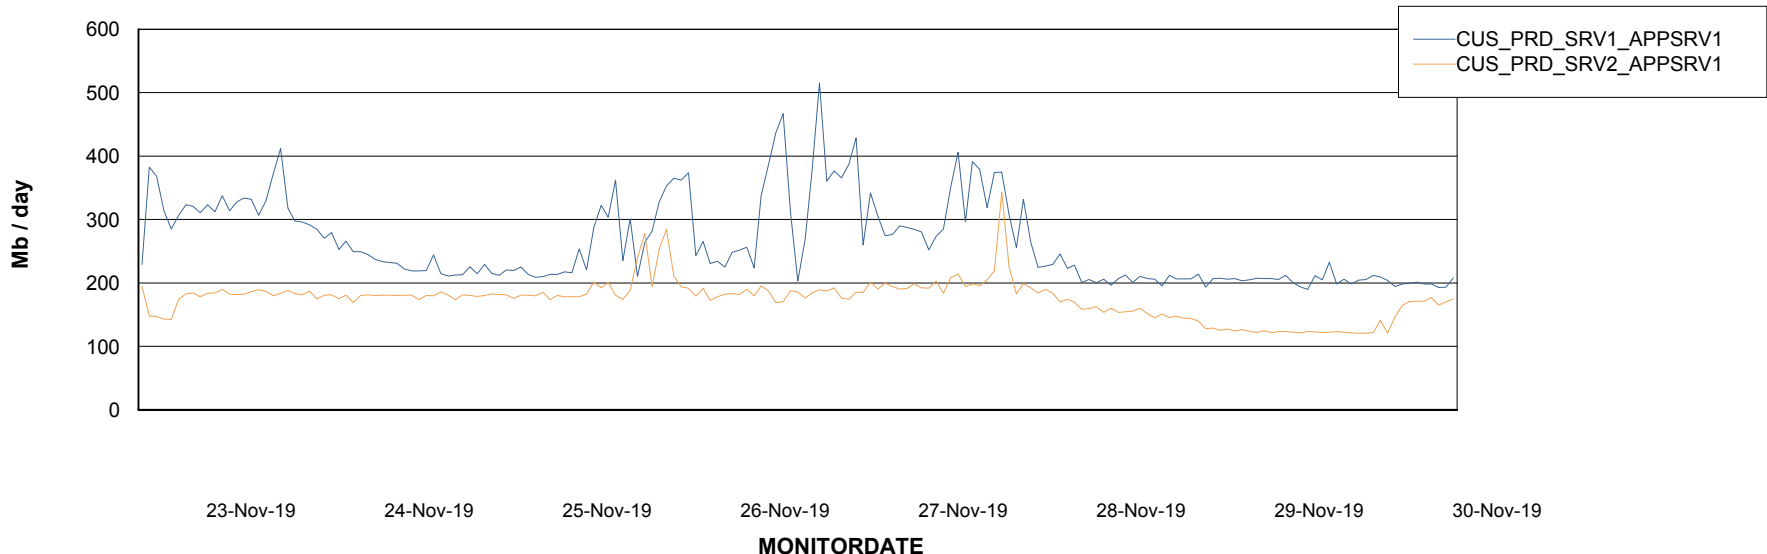

ABSSolute Application Server Services

Avg memory used per ABS Server Service