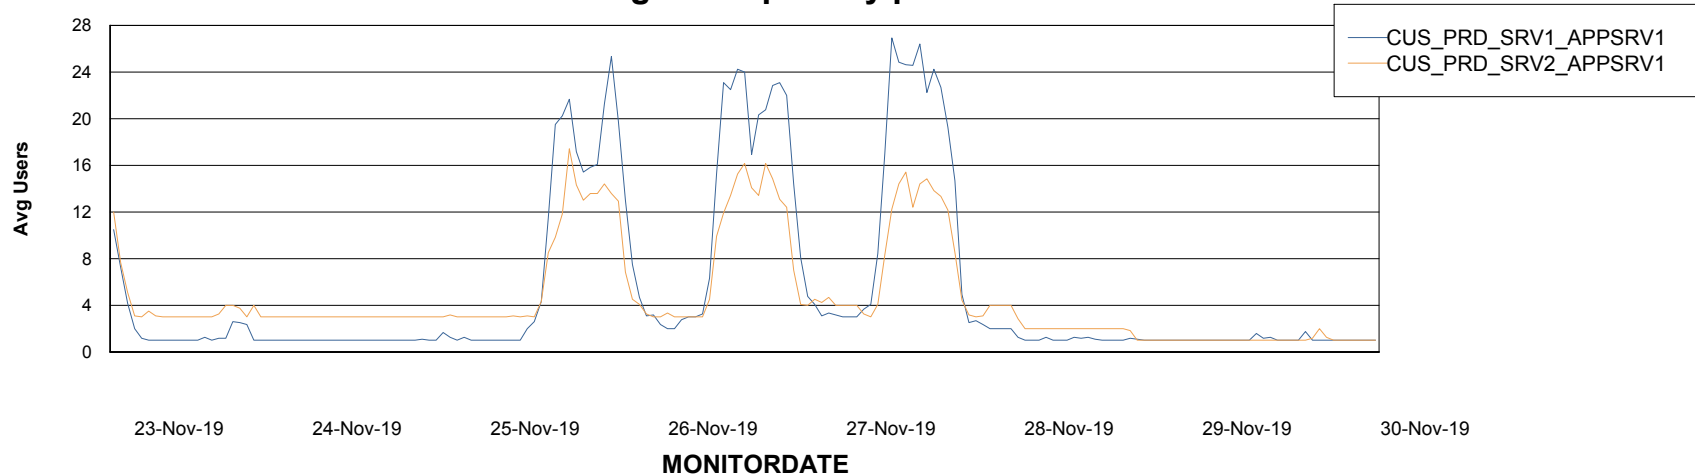

Avg users per day per ABS server