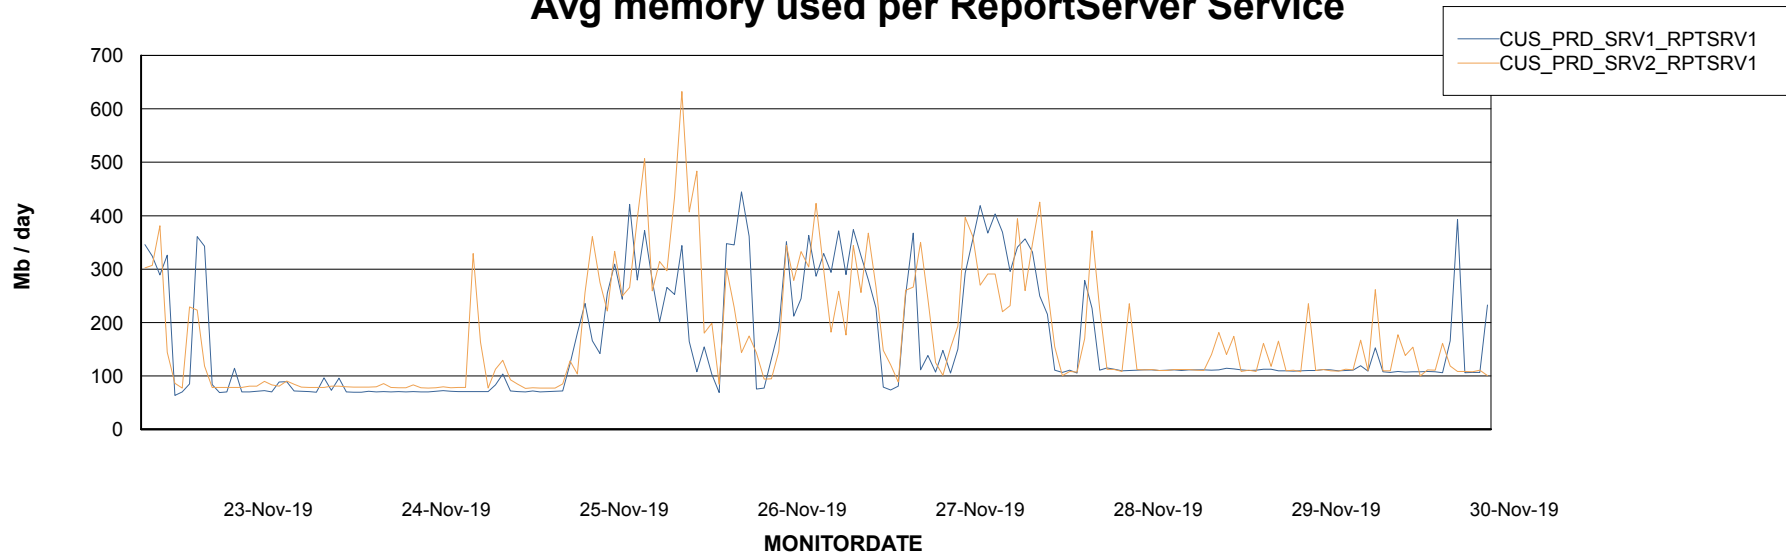

ABSSolute Web Component Services

Avg memory used per ReportServer Service