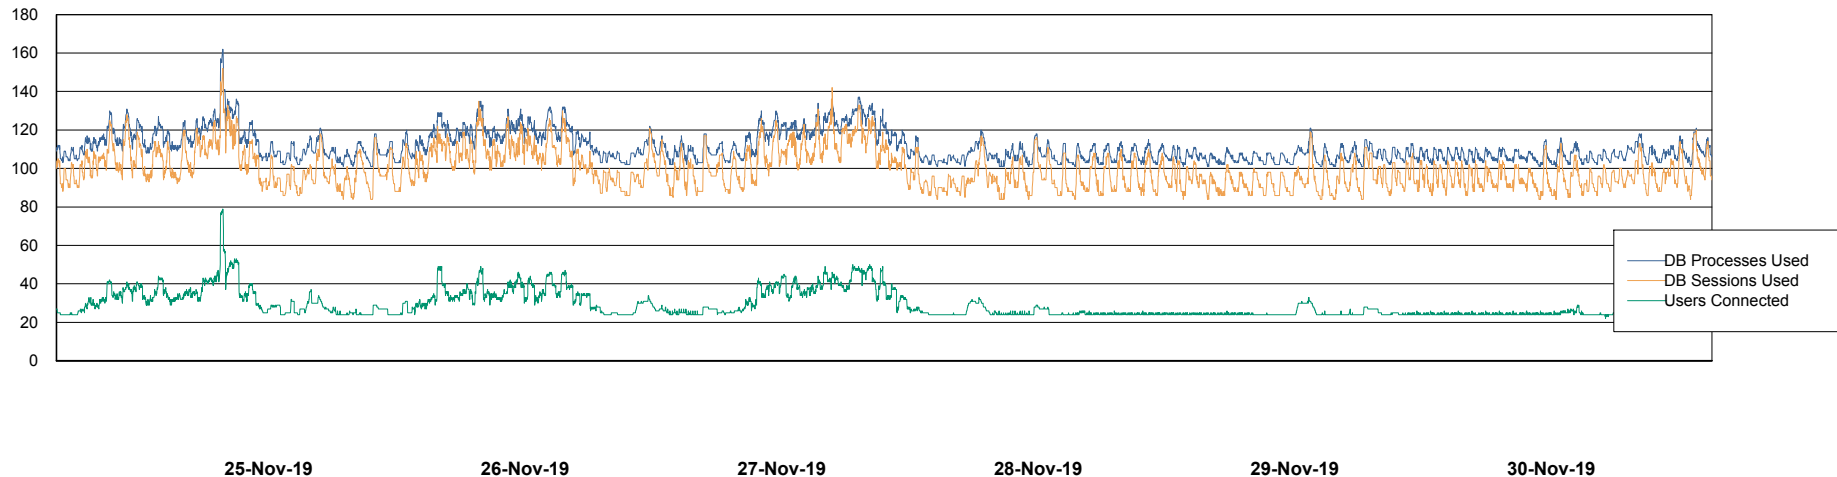

Database Performance CUS_ProdDB_Primary

DB Processes Max 300
DB Sessions Max 472