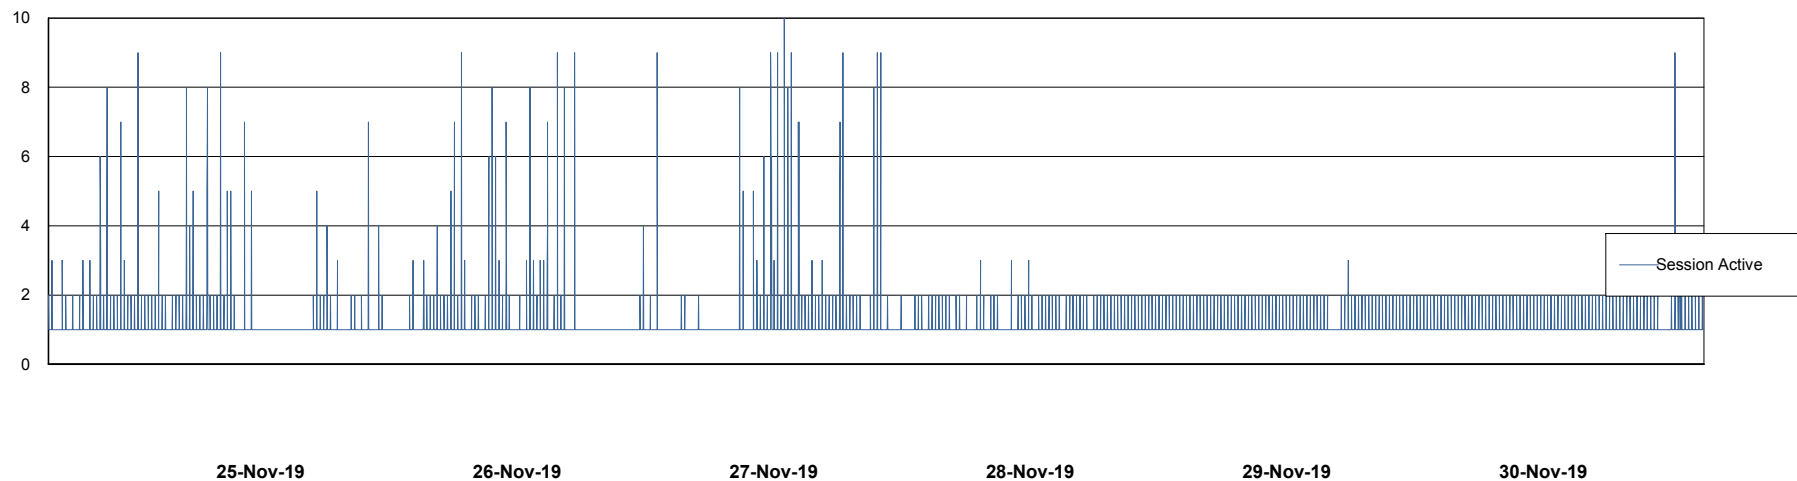

Database Performance CUS_ProdDB_Standby

DB Processes Max 300
DB Sessions Max 472