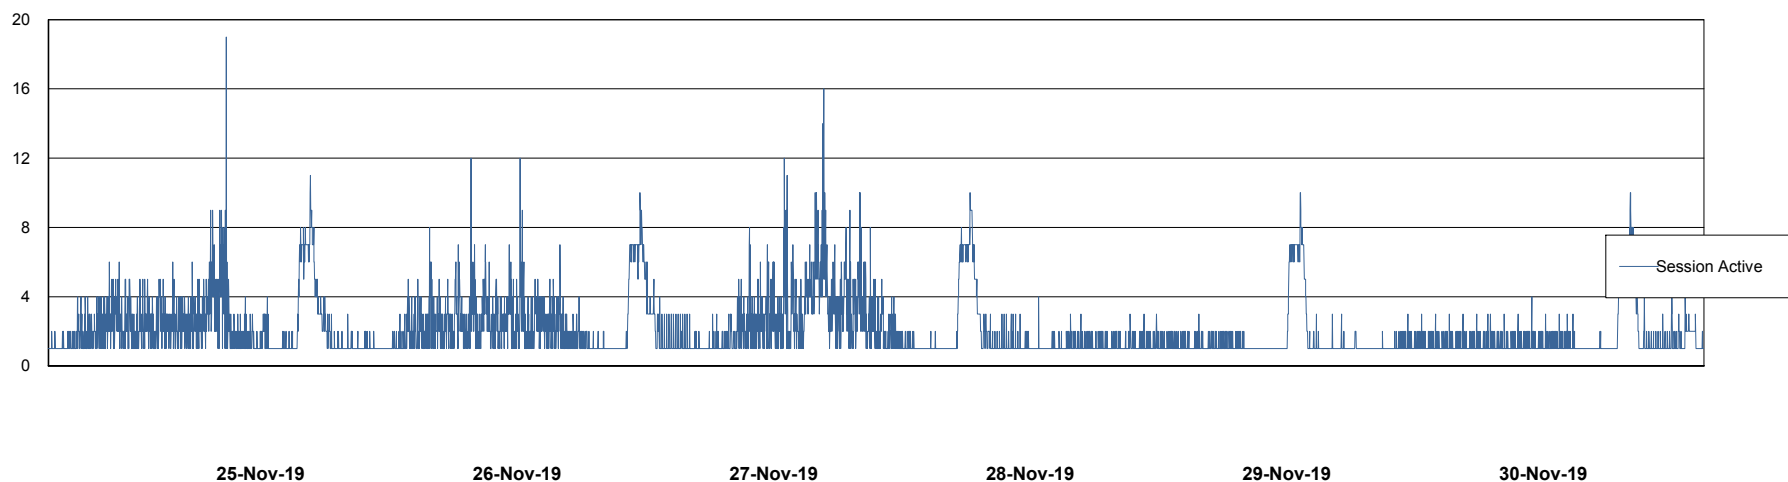

Database Performance CUS_ProdDB_Primary

DB Processes Max 300
DB Sessions Max 472