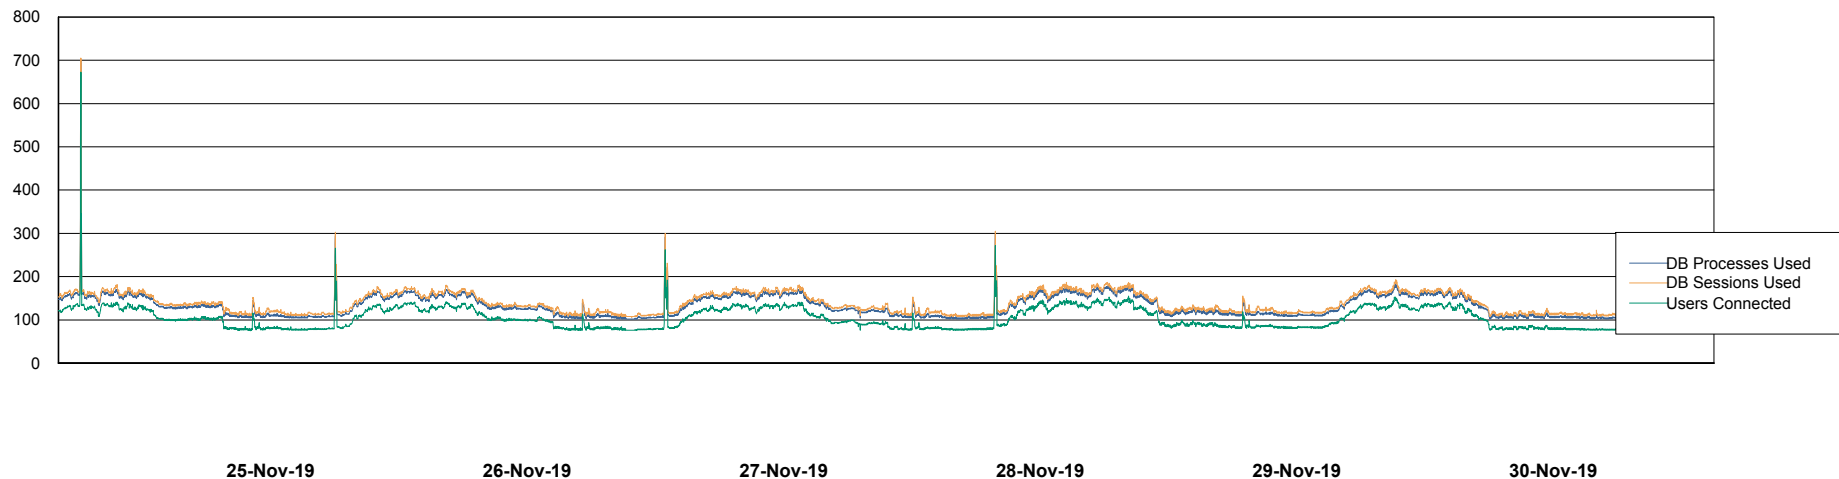

Database Performance BNLDB_FUT_Standby

DB Processes Max 1,000
DB Sessions Max 1,528

Weekly SLA Customer Report

Customer BNL_Production
Database ID 83

Database Performance BNLDB_Production

DB Processes Max 700
DB Sessions Max 1,072

Weekly SLA Customer Report

Customer BNL_Production
Database ID 83

DATABASE SIZE BNLDB_FUT_FutureLive

Database growth over last month

DATABASE SIZE BNLDB_Production

Database growth over last month

Weekly SLA Customer Report