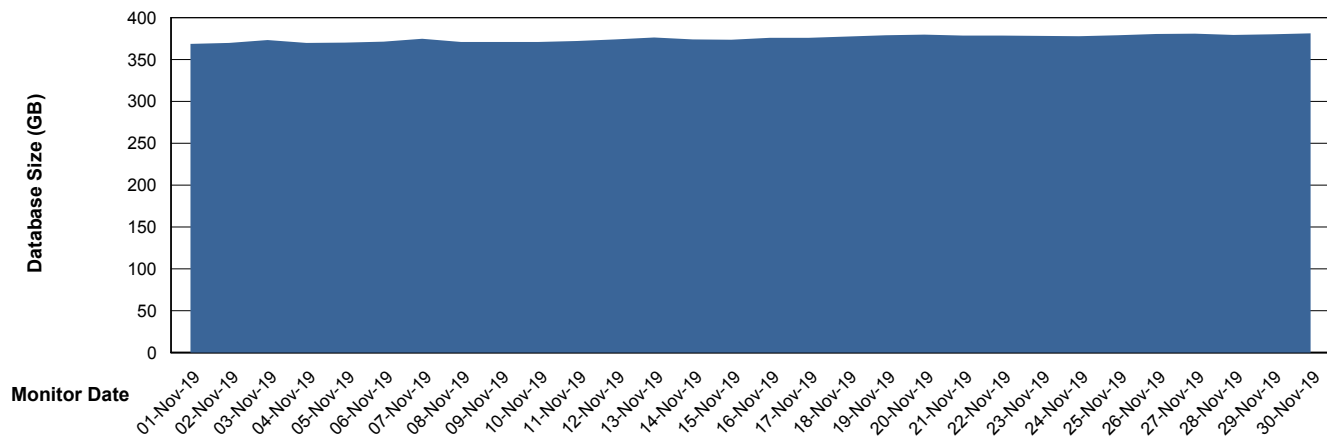

Weekly SLA Customer Report

Customer BNL_Production
Database ID 83

DATABASE SIZE BNLDB_FUT_FutureLive

Database growth over last month

DATABASE SIZE BNLDB_Production

Database growth over last month

Weekly SLA Customer Report