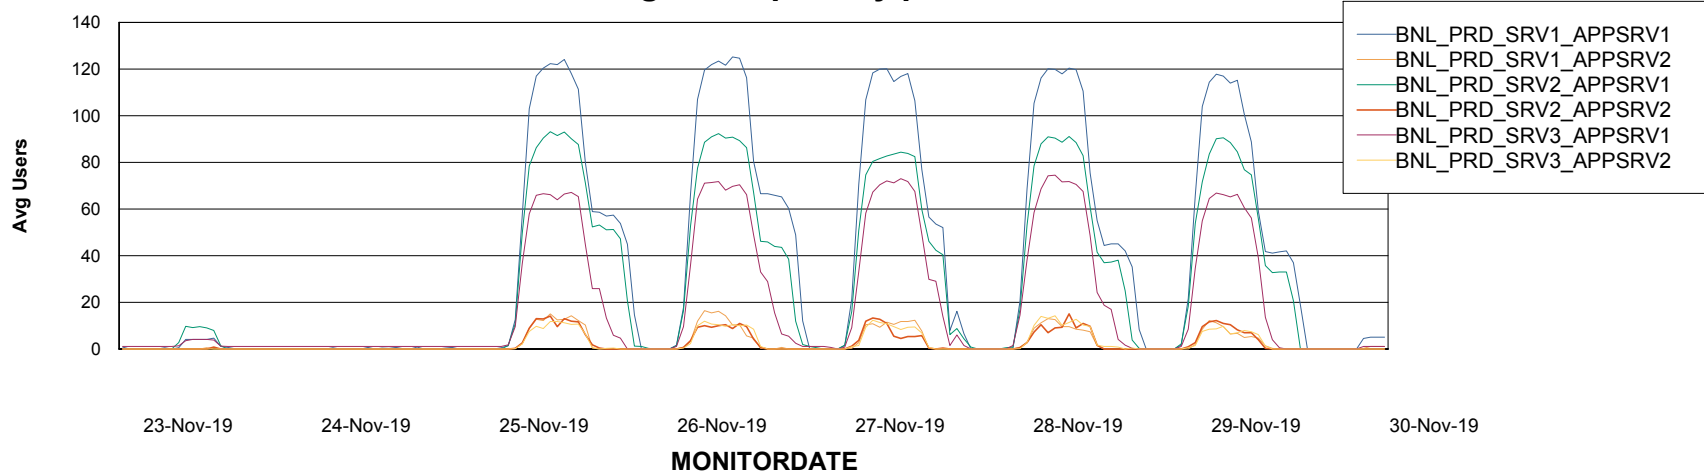

Avg users per day per ABS server