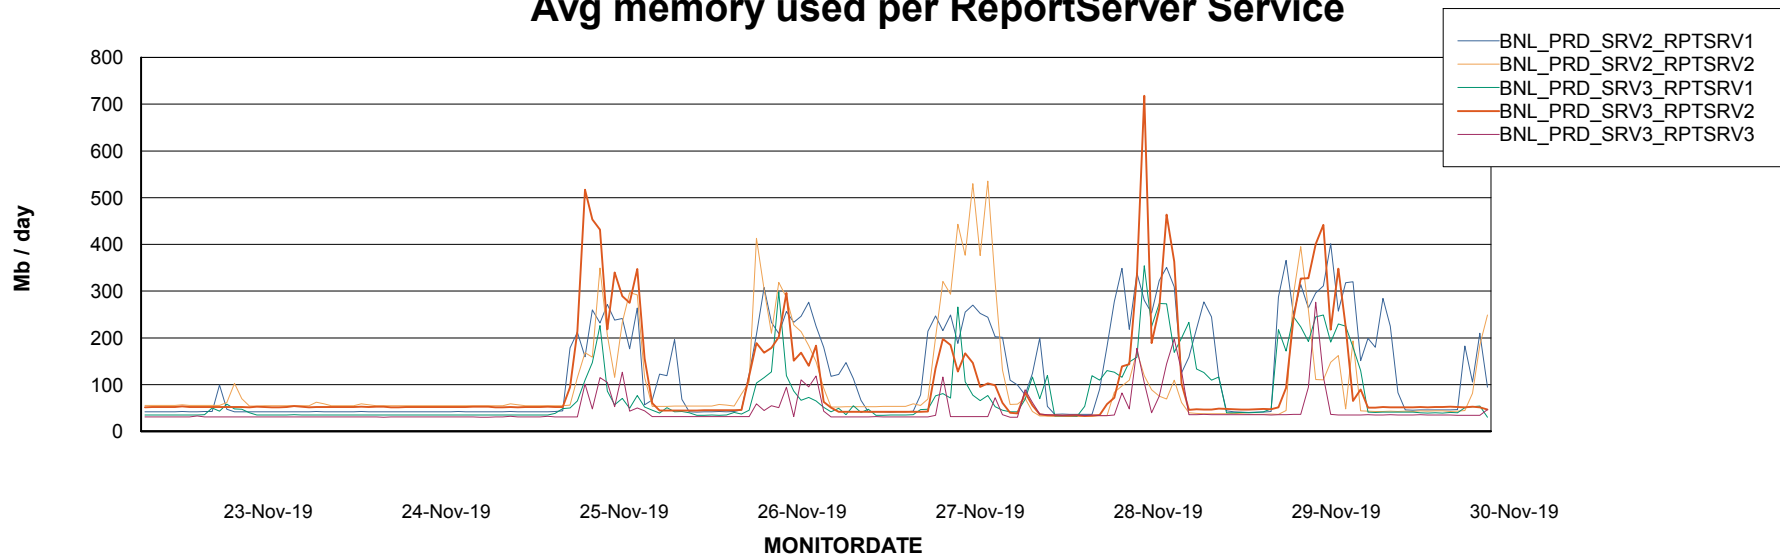

Avg users per day per ABS server

Weekly SLA Customer Report

Customer BNL_Production
Database ID 83

ABSSolute Web Component Services

Avg memory used per ReportServer Service

Disaster per ABS component