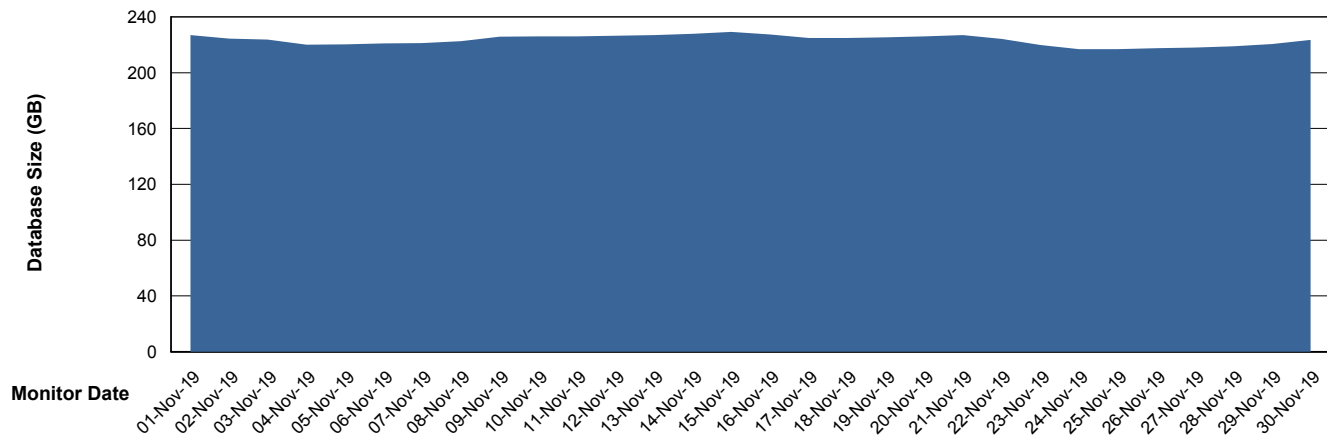

Weekly SLA Customer Report

Customer BNL_Production
Database ID 83

Database Performance BNLDB_FUT_FutureLive

DB Processes Max 1,000
DB Sessions Max 1,536

Weekly SLA Customer Report

Customer BNL_Production
Database ID 83

Database Performance BNLDB_FUT_Standby

DB Processes Max 1,000
DB Sessions Max 1,528

Weekly SLA Customer Report

Customer BNL_Production
Database ID 83

Database Performance BNLDB_Production

DB Processes Max 700
DB Sessions Max 1,072

Weekly SLA Customer Report

Customer BNL_Production
Database ID 83

DATABASE SIZE BNLDB_FUT_FutureLive

Database growth over last month

DATABASE SIZE BNLDB_Production

Database growth over last month

Weekly SLA Customer Report