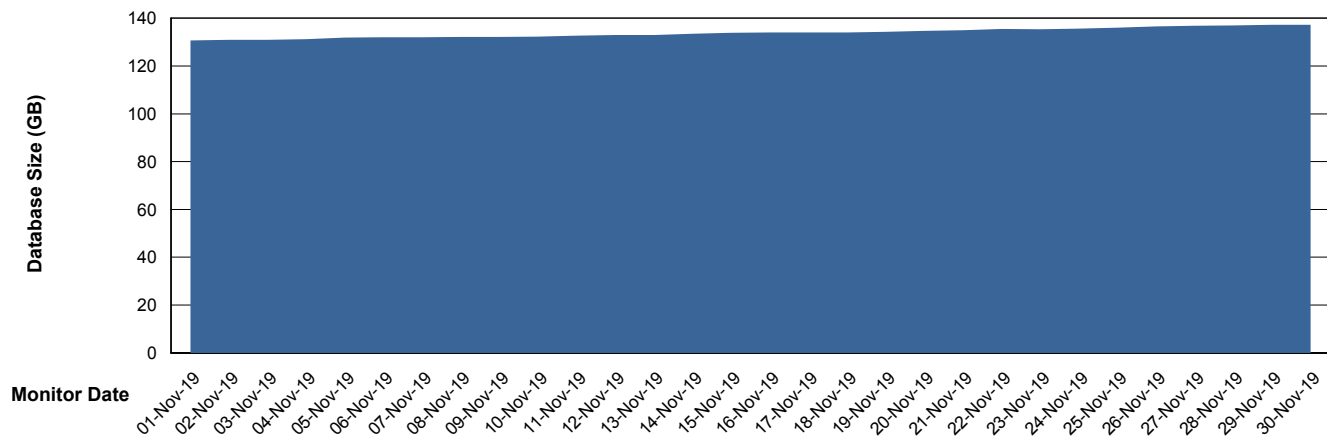

25-Nov-19 26-Nov-19 27-Nov-19 28-Nov-19 29-Nov-19 30-Nov-19

Weekly SLA Customer Report

Customer BGG_Production
Database ID 58

Database Performance BGGDB_Standby

Weekly SLA Customer Report

Customer BGG_Production
Database ID 58

DATABASE SIZE BGGDB_BI

Database growth over last month

DATABASE SIZE BGGDB_Production

Database growth over last month

Weekly SLA Customer Report

Customer BGG_Production
Database ID 58

Database Tablespace BGGDB_BI