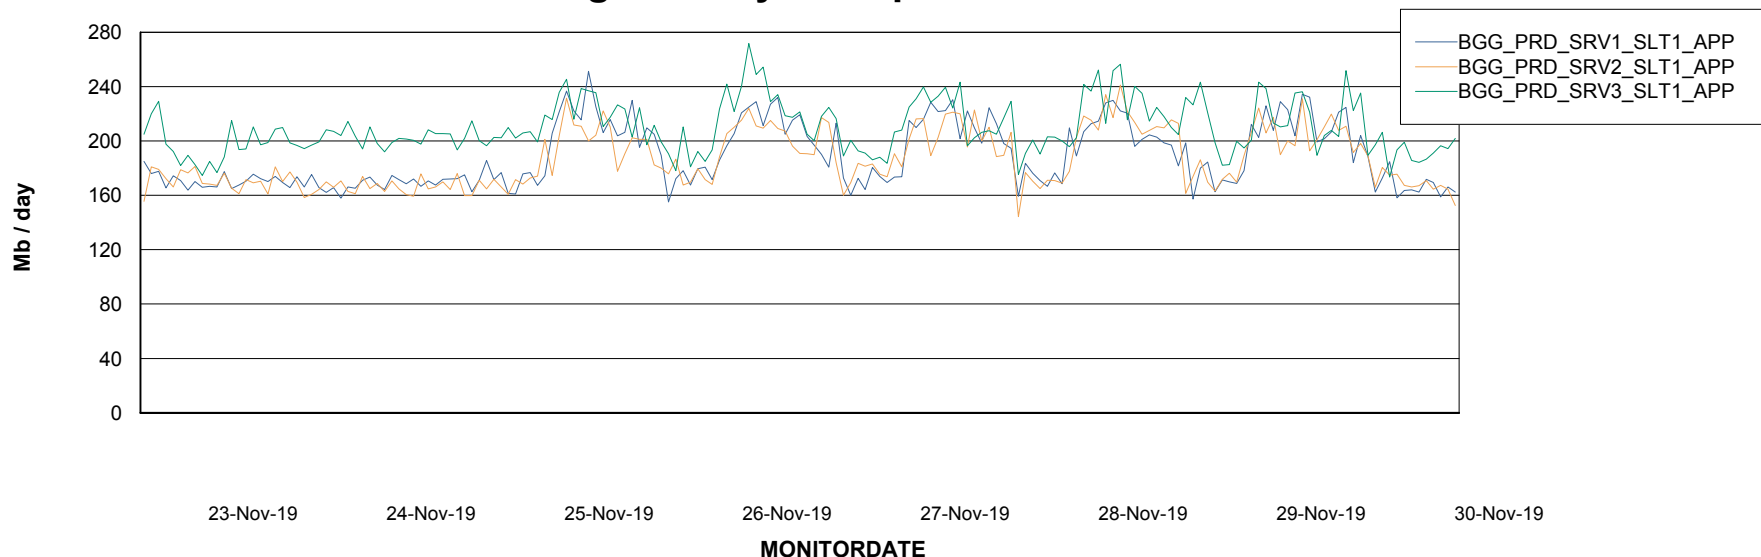

ABSSolute Application Server Services

Avg memory used per ABS Server Service