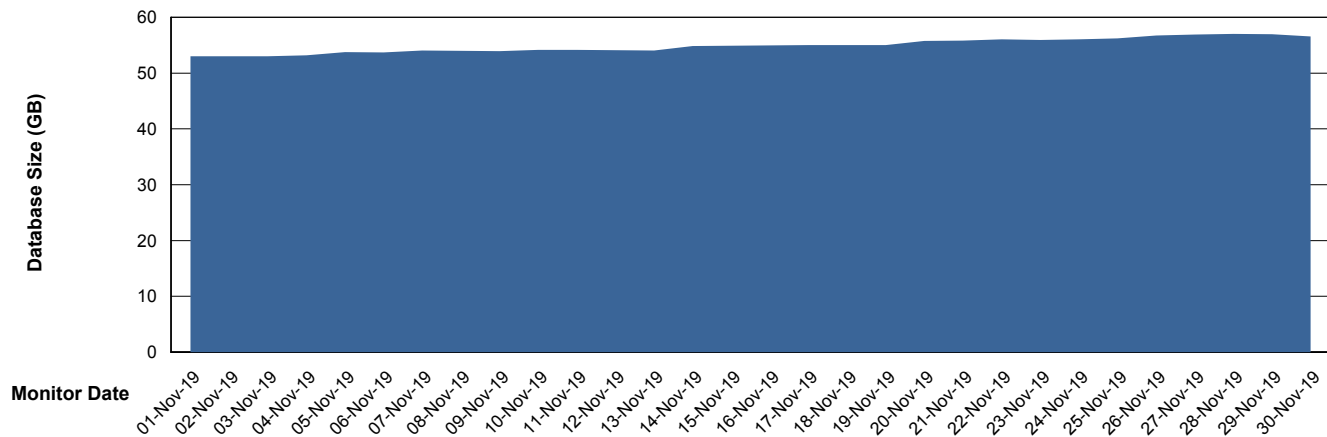

25-Nov-19 26-Nov-19 27-Nov-19 28-Nov-19 29-Nov-19 30-Nov-19

Weekly SLA Customer Report

Customer BGG_Production
Database ID 58

Database Performance BGGDB_Standby

Weekly SLA Customer Report

Customer BGG_Production
Database ID 58

DATABASE SIZE BGGDB_BI

Database growth over last month

DATABASE SIZE BGGDB_Production

Database growth over last month

Weekly SLA Customer Report

Customer BGG_Production
Database ID 58

Database Tablespace BGGDB_BI