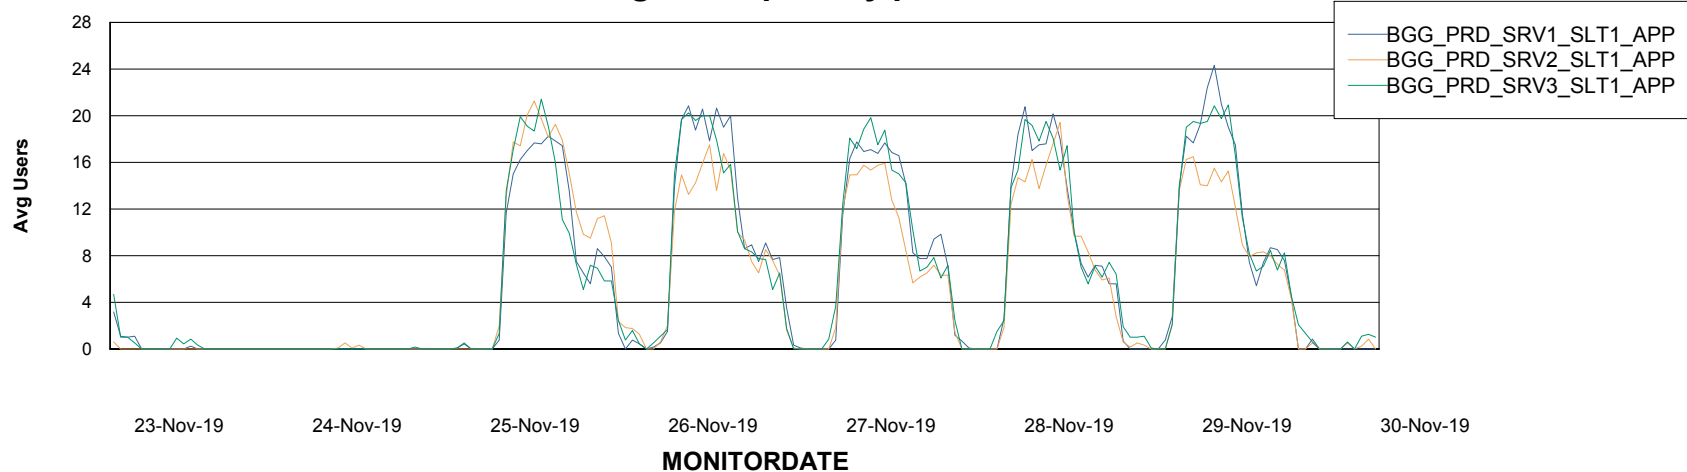

Avg users per day per ABS server