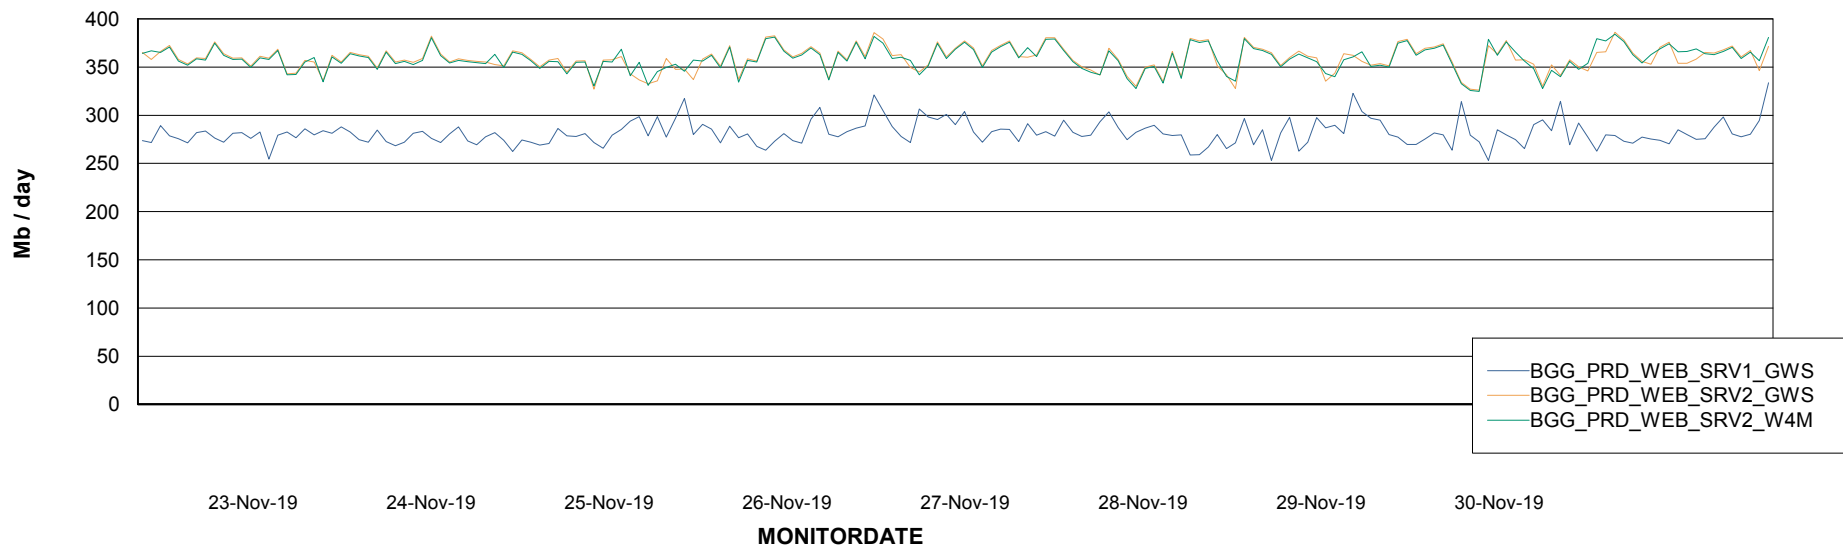

ABSSolute Web Component Services

Avg memory used per ABS Web component