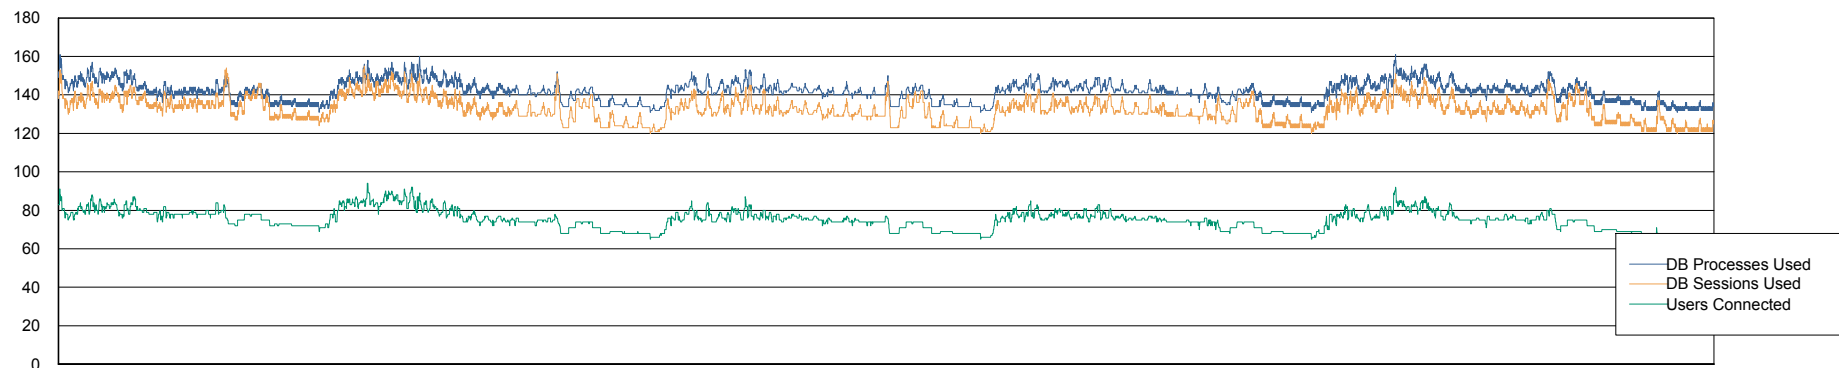

Weekly SLA Customer Report

Customer BGG_Production
Database ID 58

Database Performance BGGDB_BI

Weekly SLA Customer Report

Customer BGG_Production
Database ID 58

Database Performance BGGDB_Production

25-Nov-19 26-Nov-19 27-Nov-19 28-Nov-19 29-Nov-19 30-Nov-19