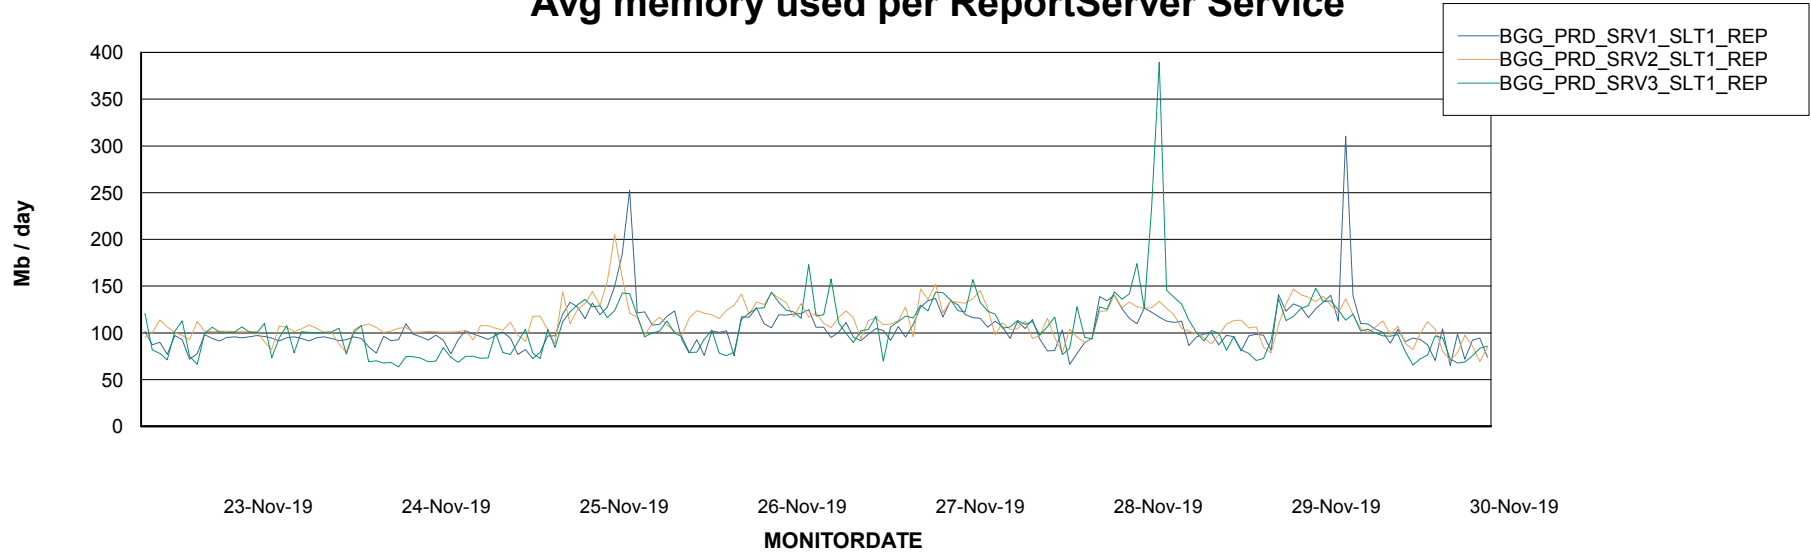

Avg memory used per ABS Server Service

Avg users per day per ABS server

Weekly SLA Customer Report

Customer BGG_Production
Database ID 58

ABSSolute Application ReportServer Services

Avg memory used per ReportServer Service