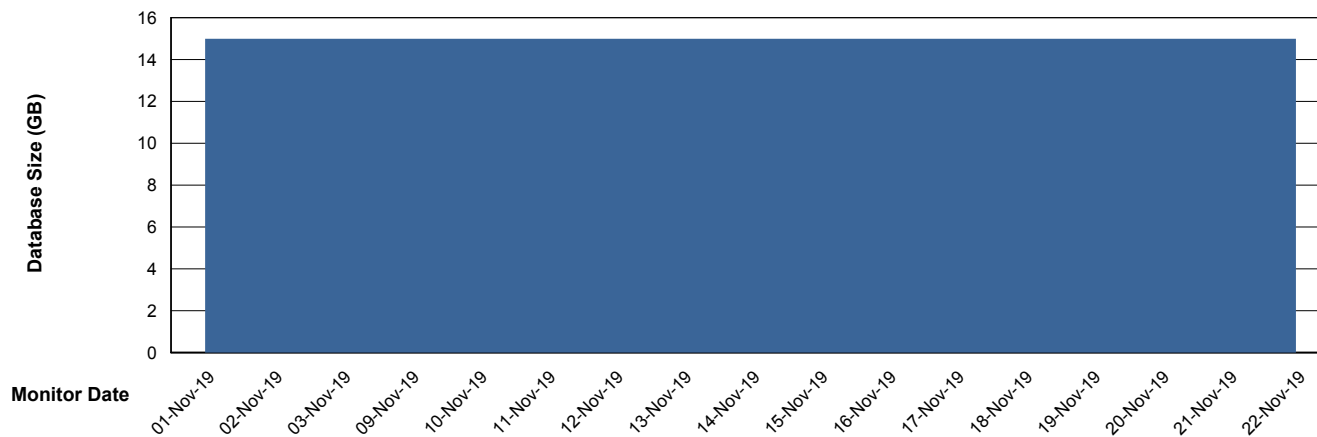

Weekly SLA Customer Report

Customer BCM_Production
Database ID 81

DATABASE SIZE BCMDB_ABS1 Production Database

Database growth over last month

Weekly SLA Customer Report

Customer BCM_Production
Database ID 81