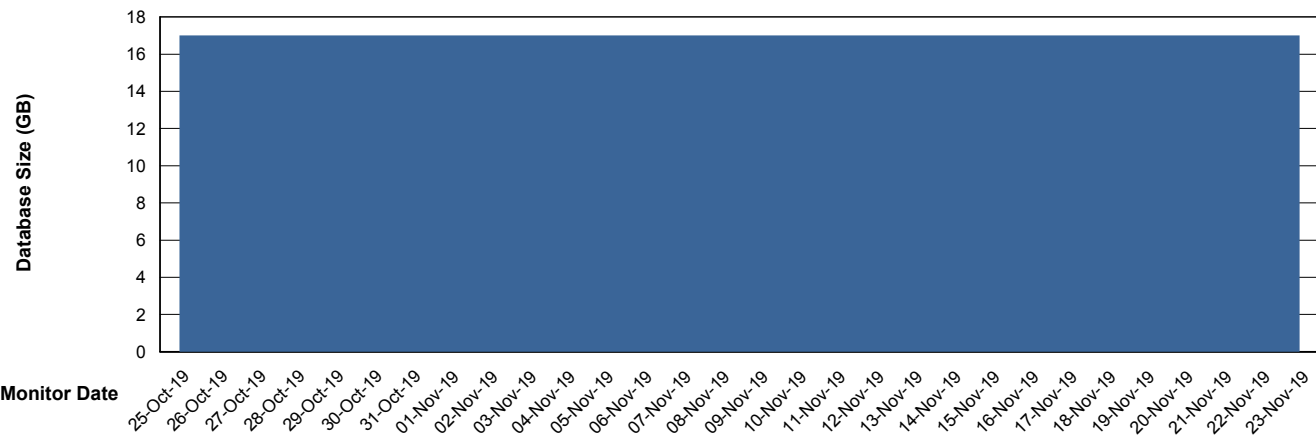

Database Performance WBLDB_Standby

DB Processes Max 500
DB Sessions Max 772

Weekly SLA Customer Report

Customer WBL_Production
 Database ID 40

DATABASE SIZE WBLDB_Production

Database growth over last month

Database Tablespace WBLDB_Production

Date	Tablespace Name	Filesize (Gb)	Usedsize (Gb)	Percentage free
23-Nov-19	ABSDATA	9	6	33
	INDX	12	9	25
22-Nov-19	ABSDATA	9	6	33
	INDX	12	9	25
21-Nov-19	ABSDATA	9	6	33
	INDX	12	9	25
20-Nov-19	ABSDATA	9	6	33
	INDX	12	9	25
19-Nov-19	ABSDATA	9	6	33
	INDX	12	9	25
18-Nov-19	ABSDATA	9	6	33
	INDX	12	9	25
17-Nov-19	ABSDATA	9	6	33
	INDX	12	9	25