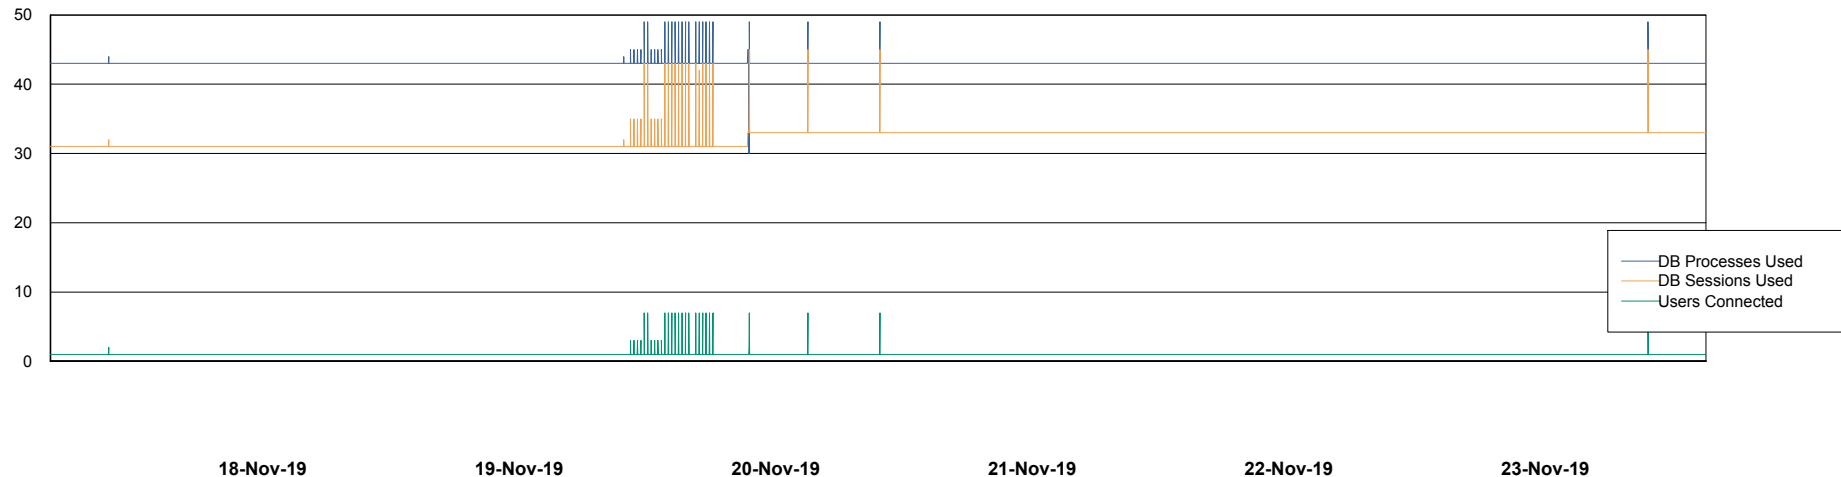

Weekly SLA Customer Report

Customer WBL_Production
Database ID 40

Database Performance WBLDB_Production

DB Processes Max 500
DB Sessions Max 772

Weekly SLA Customer Report

Customer WBL_Production
Database ID 40

Database Performance WBLDB_Standby

DB Processes Max 500
DB Sessions Max 772

Weekly SLA Customer Report

Customer WBL_Production
 Database ID 40

DATABASE SIZE WBLDB_Production

Database growth over last month