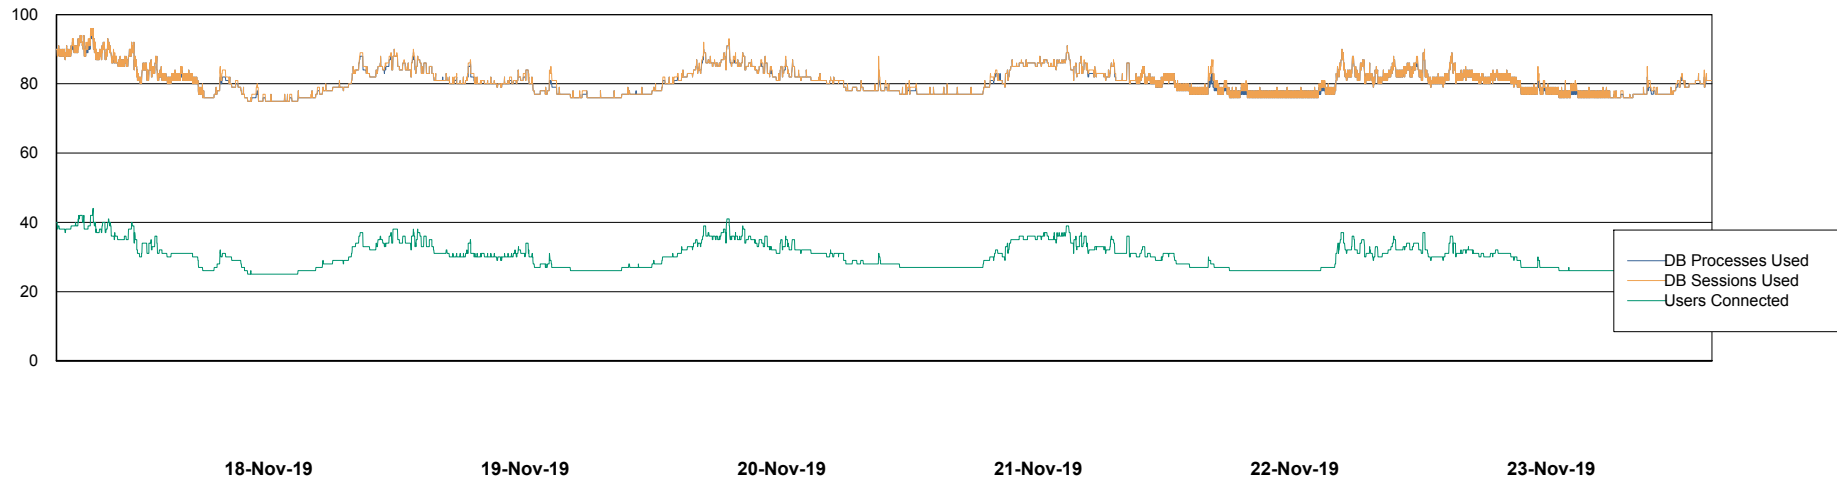

Harddisk Usage WBL_PRD_ORACLE2

	Free disk space on c: (%)	Total disk space on c: (Gb)	Free disk space on d: (%)	Total disk space on d: (Gb)	Free disk space on e: (%)	Total disk space on e: (Gb)	Free disk space on f: (%)	Total disk space on f: (Gb)
23-Nov-19	71	120	87	200	87	200	95	200
22-Nov-19	71	120	87	200	87	200	95	200
21-Nov-19	71	120	87	200	87	200	96	200
20-Nov-19	71	120	87	200	87	200	96	200
19-Nov-19	70	120	87	200	87	200	96	200
18-Nov-19	70	120	87	200	87	200	96	200
17-Nov-19	70	120	87	200	87	200	96	200

Weekly SLA Customer Report

Customer WBL_Production
Database ID 40

Database Performance WBLDB_Production

DB Processes Max 500
DB Sessions Max 772

Weekly SLA Customer Report

Customer WBL_Production
Database ID 40