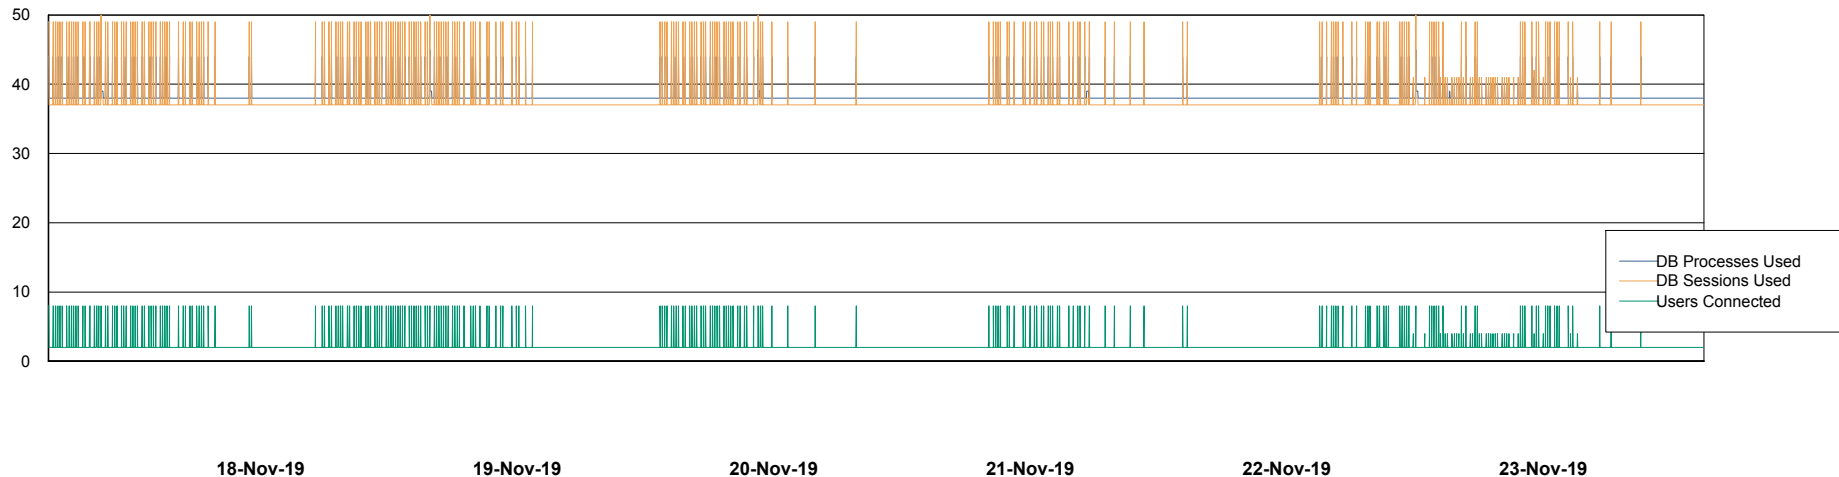

Database Performance VOSDB_Production

DB Processes Max 500
DB Sessions Max 772

Weekly SLA Customer Report

Customer VOS_Production
Database ID 68

Database Performance VOSDB_Standby

DB Processes Max 300
DB Sessions Max 472