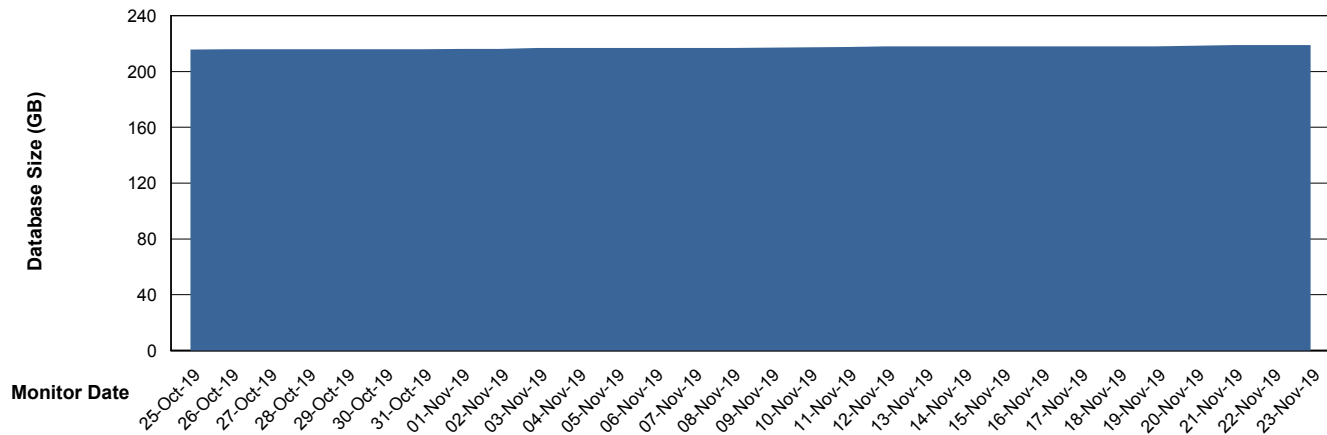

Weekly SLA Customer Report

Customer VOS_Production
Database ID 68

DATABASE SIZE VOSBIDB_Production

Database growth over last month

DATABASE SIZE VOSDB_Production

Database growth over last month

Weekly SLA Customer Report