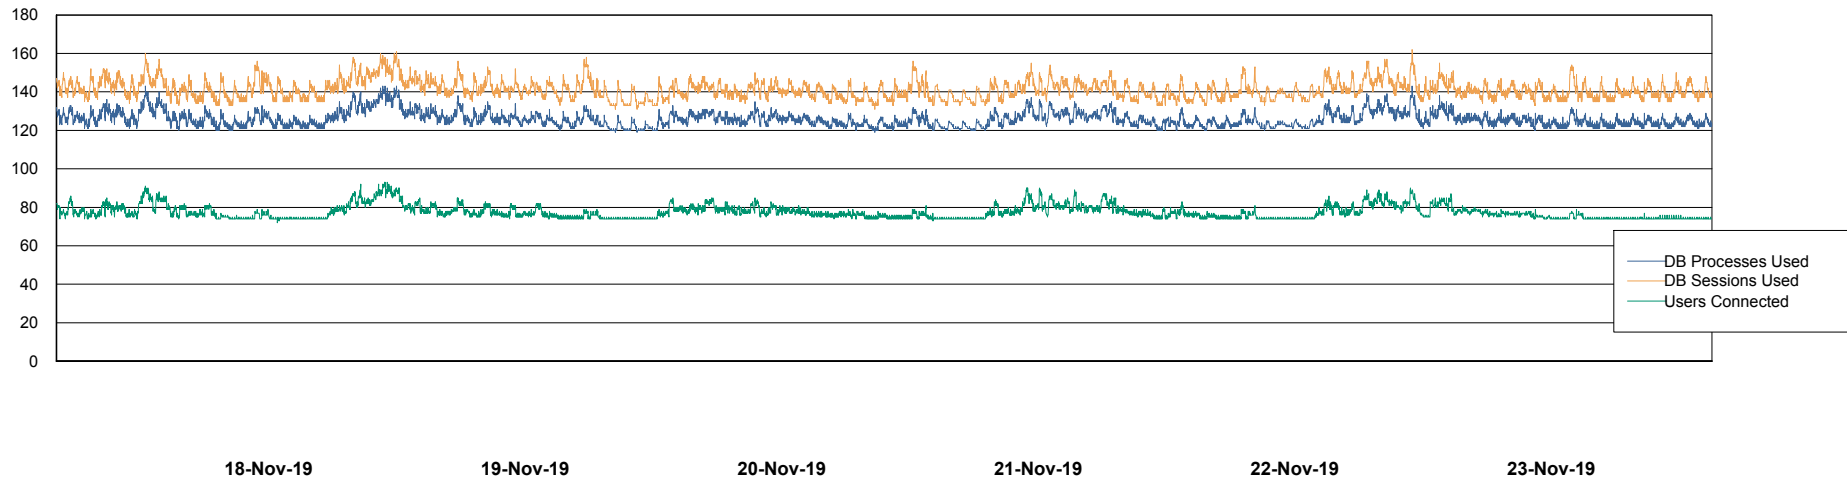

Database Performance VOSDB_Production

DB Processes Max 500
DB Sessions Max 772