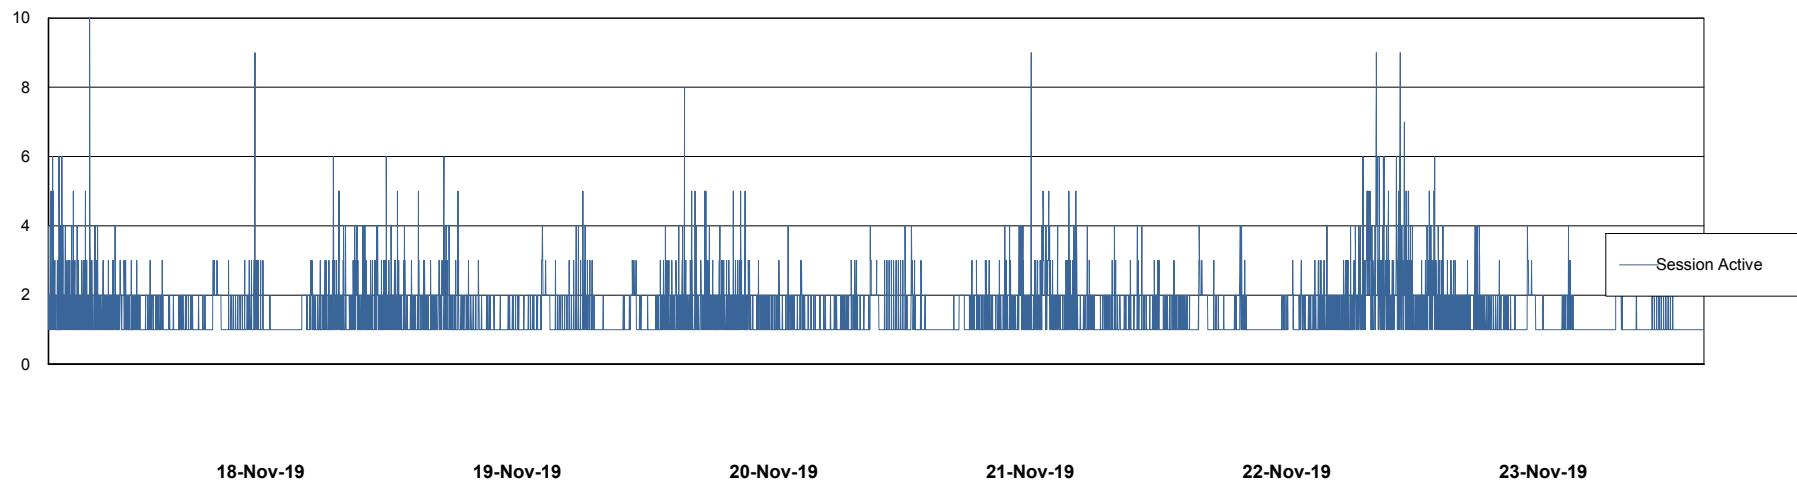

Database Performance VOSDB_Production

DB Processes Max 500
DB Sessions Max 772