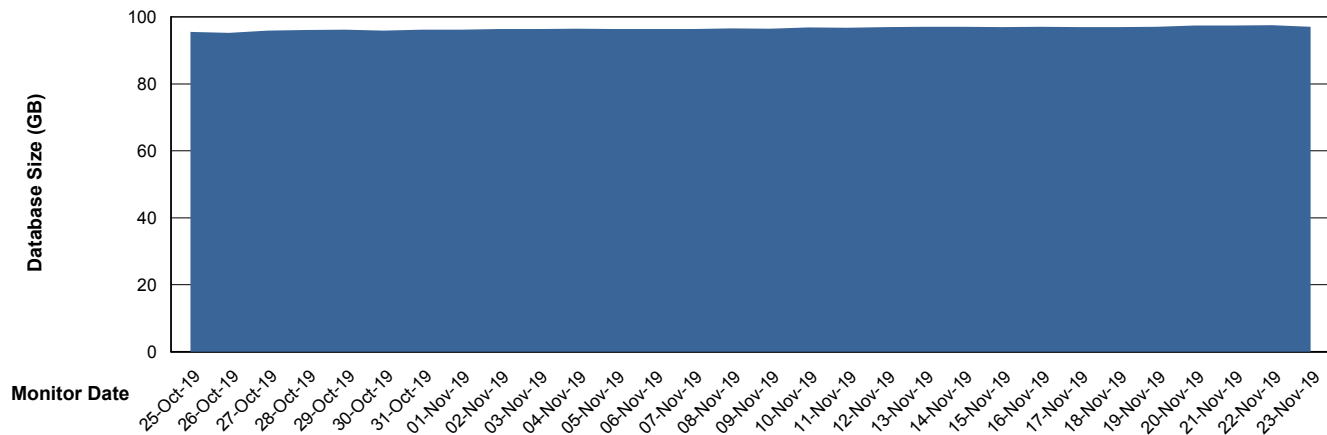

Database Performance VOSDB_Production

DB Processes Max 500
DB Sessions Max 772

Weekly SLA Customer Report

Customer VOS_Production
Database ID 68

Database Performance VOSDB_Standby

DB Processes Max 300
DB Sessions Max 472

Weekly SLA Customer Report

Customer VOS_Production
Database ID 68

DATABASE SIZE VOSBIDB_Production

Database growth over last month

DATABASE SIZE VOSDB_Production

Database growth over last month

Weekly SLA Customer Report