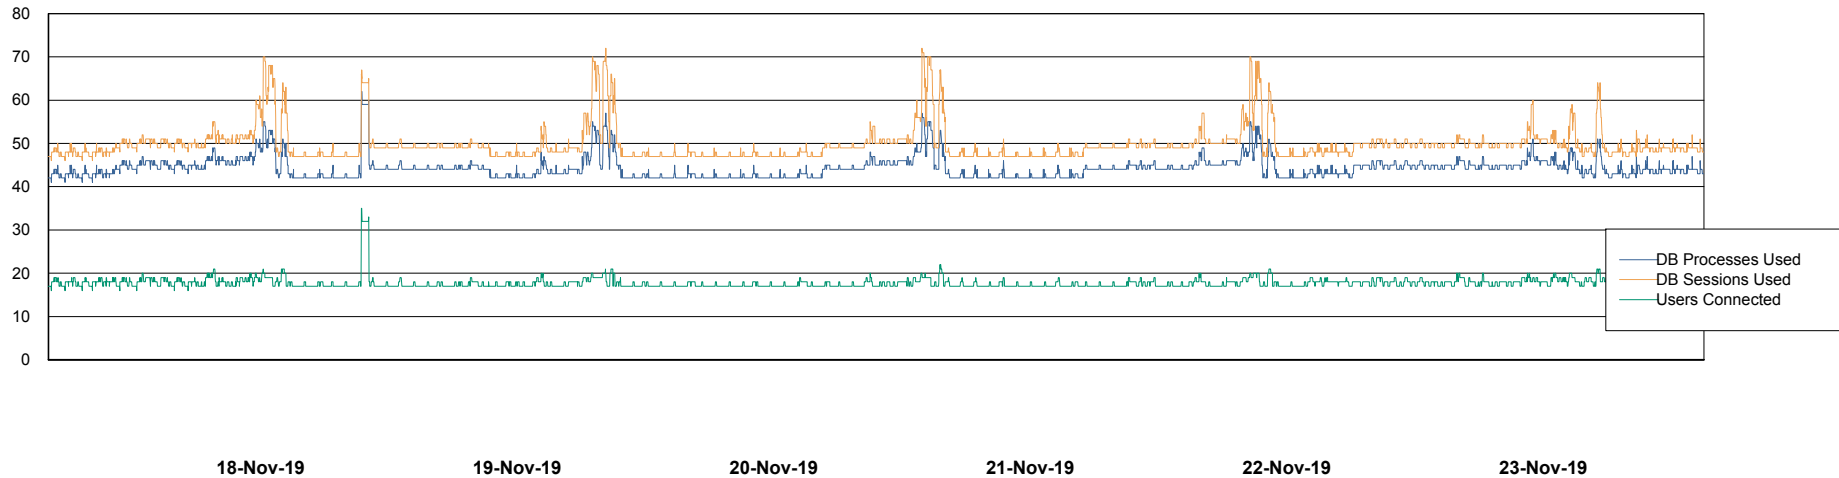

Harddisk Usage VOS_ABSWEB2

	Free disk space on / (%)	Total disk space on / (Gb)	Used disk space on / (Gb)	Total disk space on /home (Gb)	Used disk space on /home (Gb)	Free disk space on /opt (%)	Total disk space on /opt (Gb)	Used disk space on /opt (Gb)	Total disk space on /tmp (Gb)	Used disk space on /tmp (Gb)
23-Nov-19	81	50	9	50	9	81	50	9	50	9
22-Nov-19	81	50	9	50	9	81	50	9	50	9
21-Nov-19	81	50	9	50	9	81	50	9	50	9
20-Nov-19	81	50	9	50	9	81	50	9	50	9
19-Nov-19	81	50	9	50	9	81	50	9	50	9
18-Nov-19	81	50	9	50	9	81	50	9	50	9
17-Nov-19	81	50	9	50	9	81	50	9	50	9

Weekly SLA Customer Report

Customer VOS_Production
Database ID 68

Database Performance VOSBIDB_Production

DB Processes Max 500
DB Sessions Max 772

Weekly SLA Customer Report

Customer VOS_Production
Database ID 68