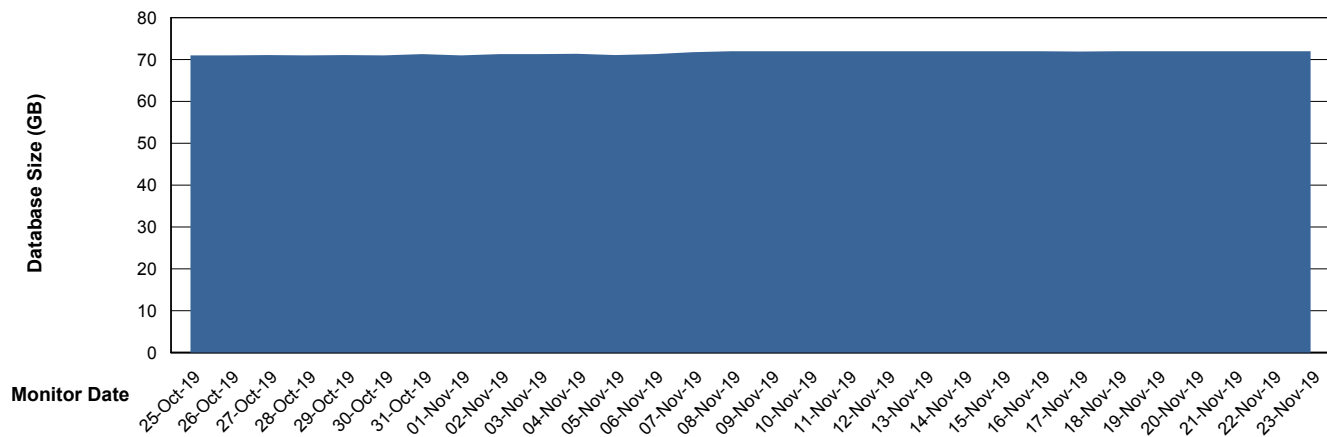

Weekly SLA Customer Report

Customer VEN_Production
 Database ID 35

DATABASE SIZE ABSVEN06 Primary DB 2019

Database growth over last month

DATABASE SIZE VENDB_BI

Database growth over last month

Weekly SLA Customer Report