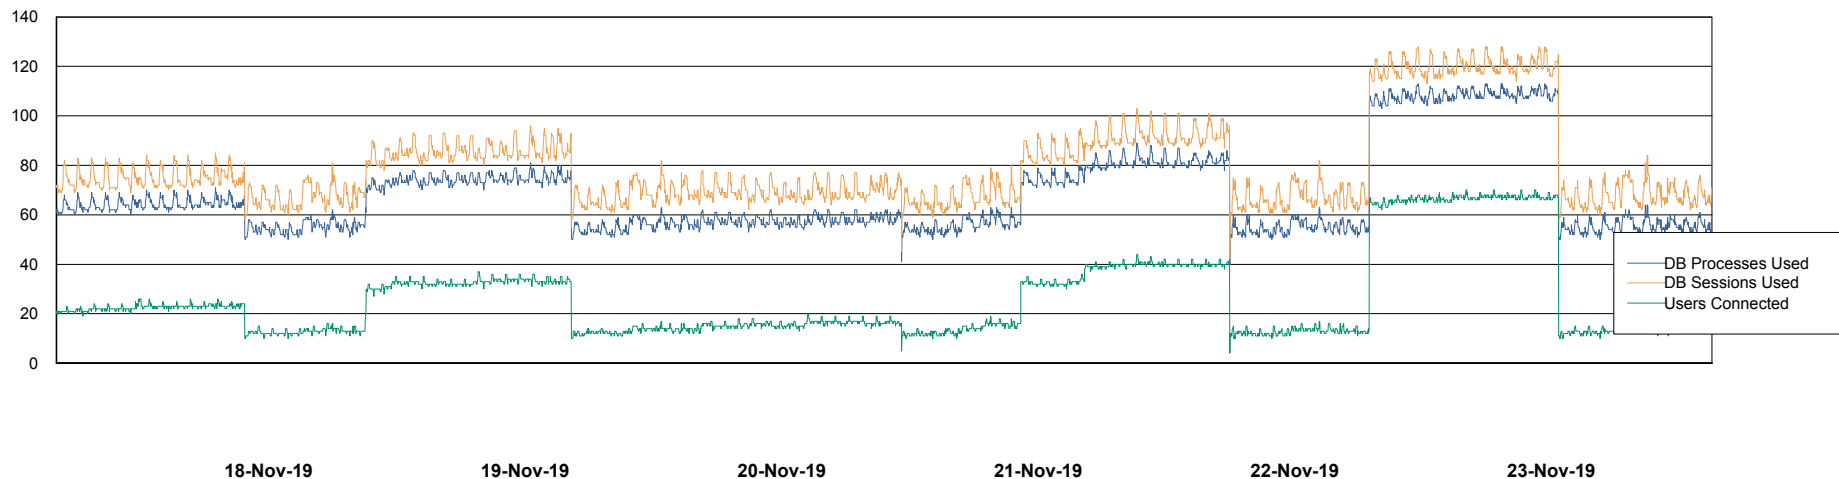

Database Performance ABSVEN07 Standby DB 2019

DB Processes Max 300
DB Sessions Max 472

Weekly SLA Customer Report

Customer VEN_Production
Database ID 35

Database Performance VENDB_BI

DB Processes Max 500
DB Sessions Max 772