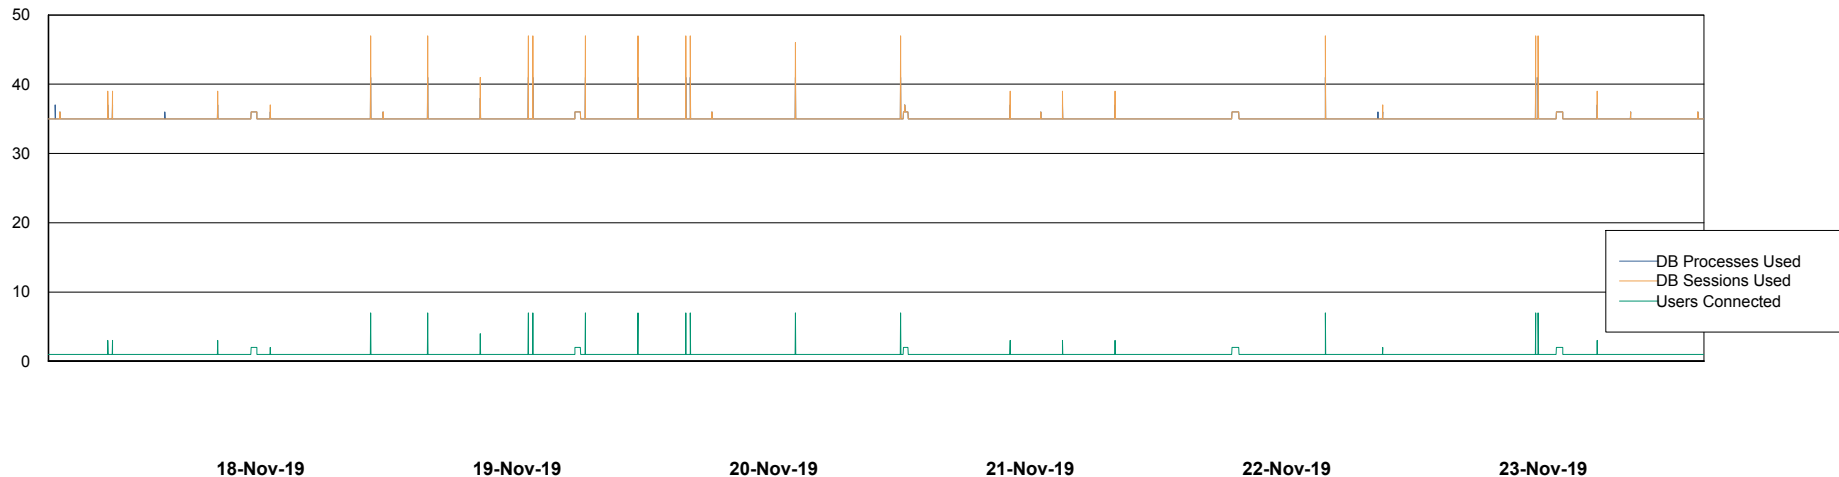

Database Performance ABSVEN07 Standby DB 2019

DB Processes Max 300
DB Sessions Max 472