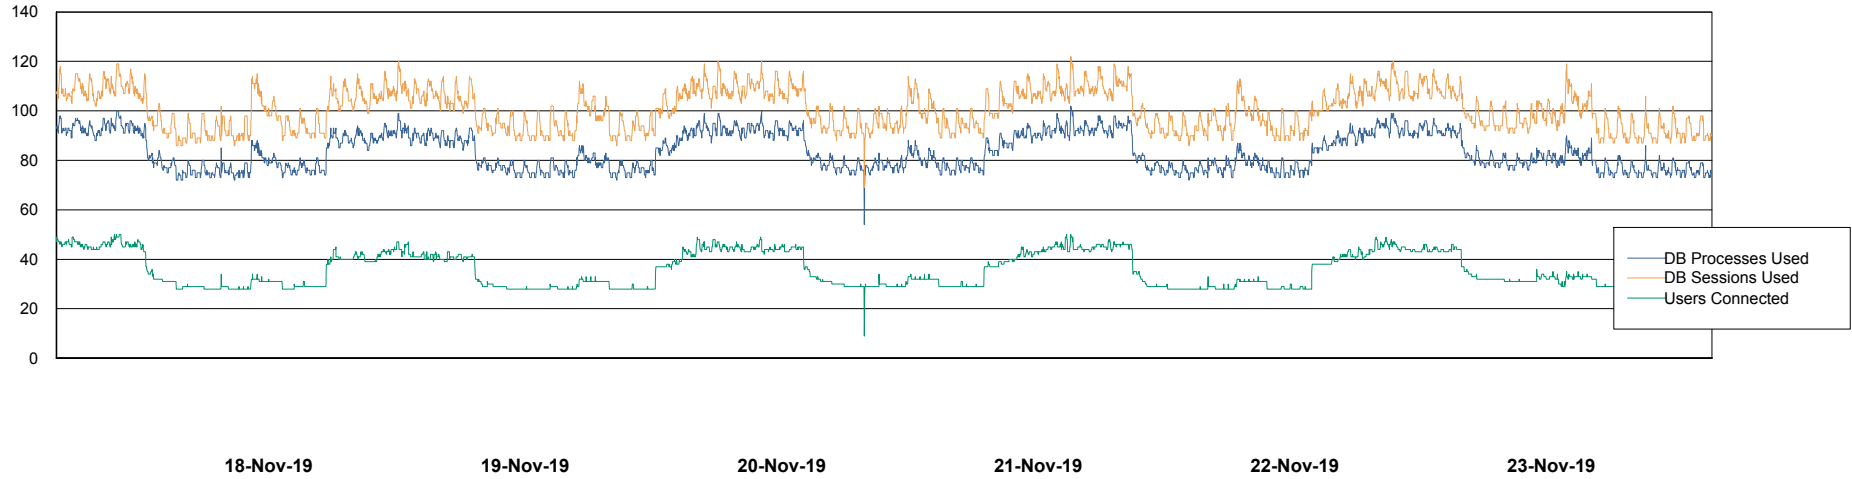

Database Performance ABSVEN06 Primary DB 2019

DB Processes Max 300
DB Sessions Max 472