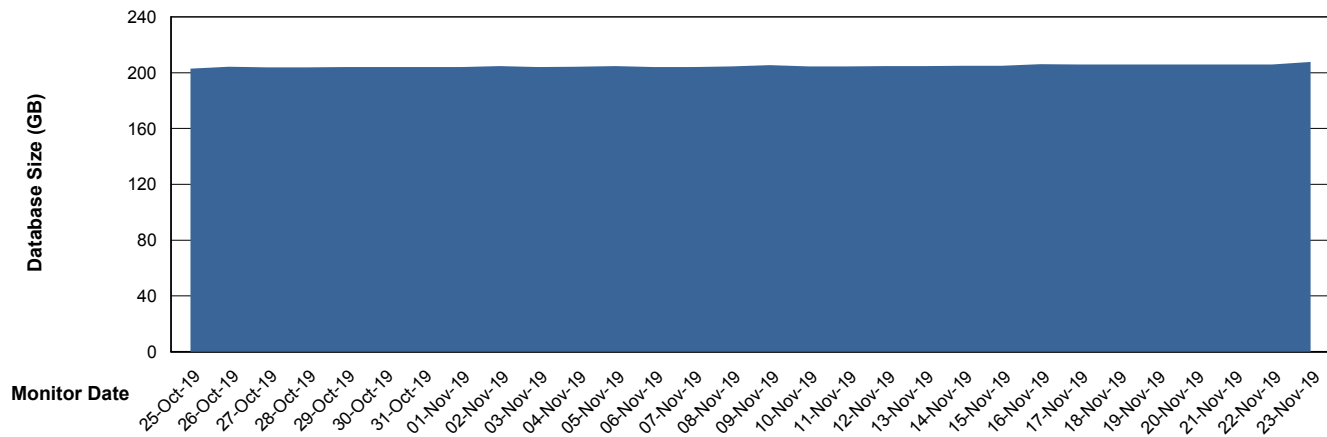

Database Performance ABSVEN07 Standby DB 2019

DB Processes Max 300
DB Sessions Max 472

Weekly SLA Customer Report

Customer VEN_Production
Database ID 35

Database Performance VENDB_BI

DB Processes Max 500
DB Sessions Max 772

Weekly SLA Customer Report

Customer VEN_Production
 Database ID 35

DATABASE SIZE ABSVEN06 Primary DB 2019

Database growth over last month

DATABASE SIZE VENDB_BI

Database growth over last month

Weekly SLA Customer Report