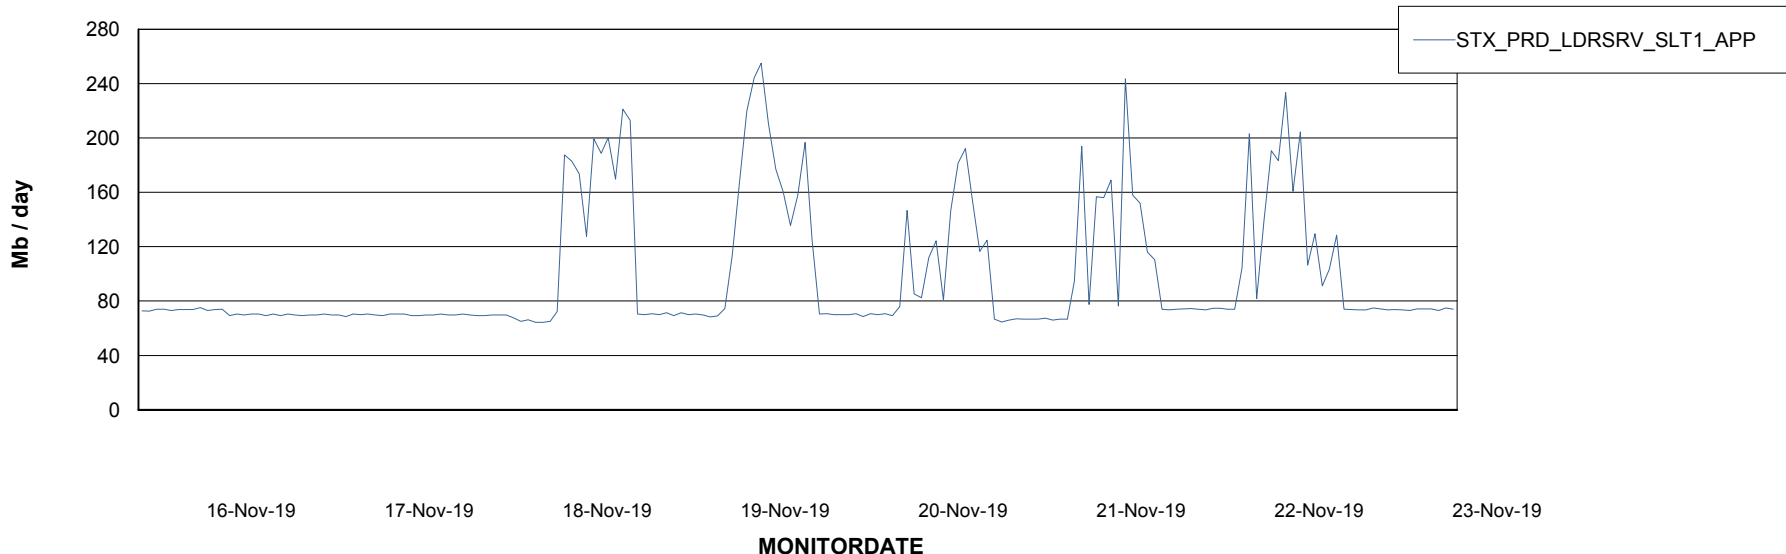

ABSSolute Application Server Services

Avg memory used per ABS Server Service