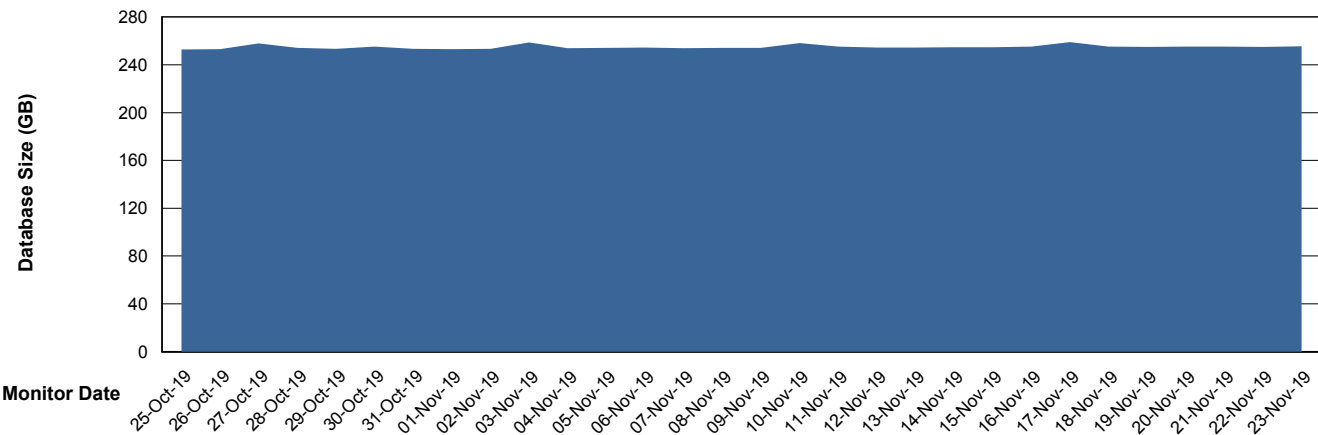

Database Performance STKDB_ABS1SB Standby Database

DB Processes Max 500
DB Sessions Max 774

Weekly SLA Customer Report

Customer STK_Production
 Database ID 82

DATABASE SIZE STKDB_ABS1 Production Database

Database growth over last month