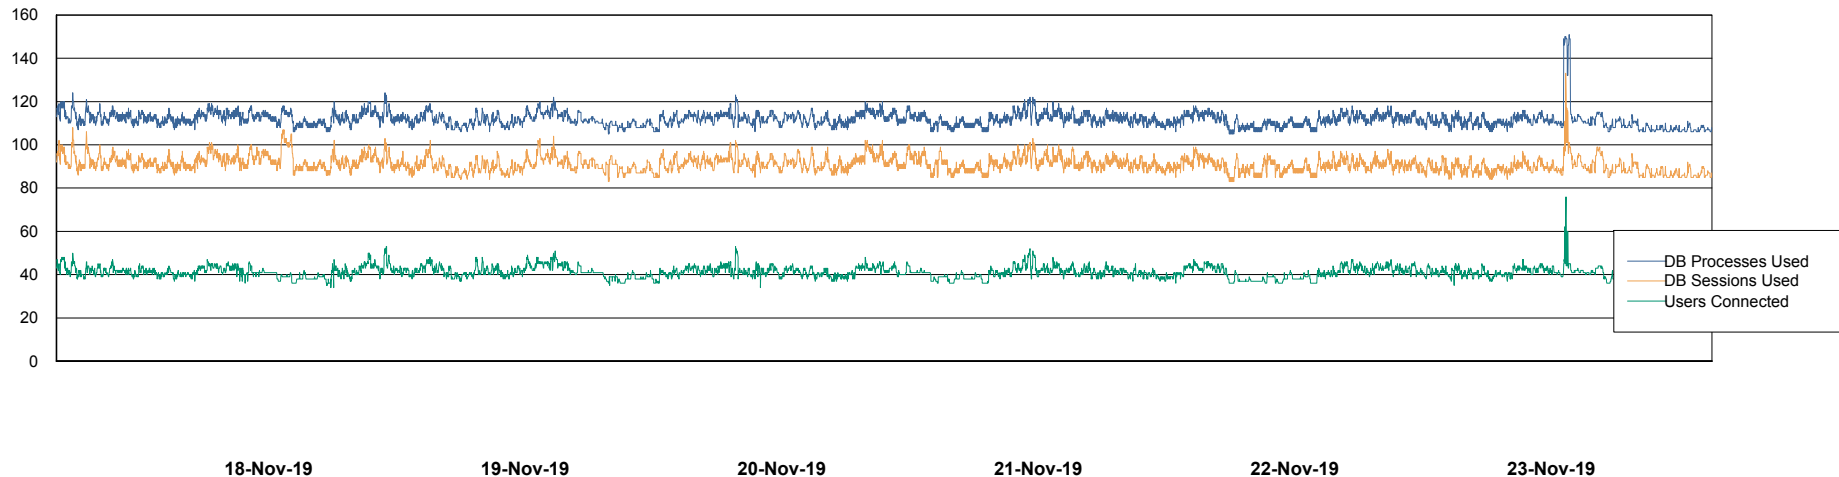

Database Performance STKDB_ABS1 Production Database

DB Processes Max 500
DB Sessions Max 776