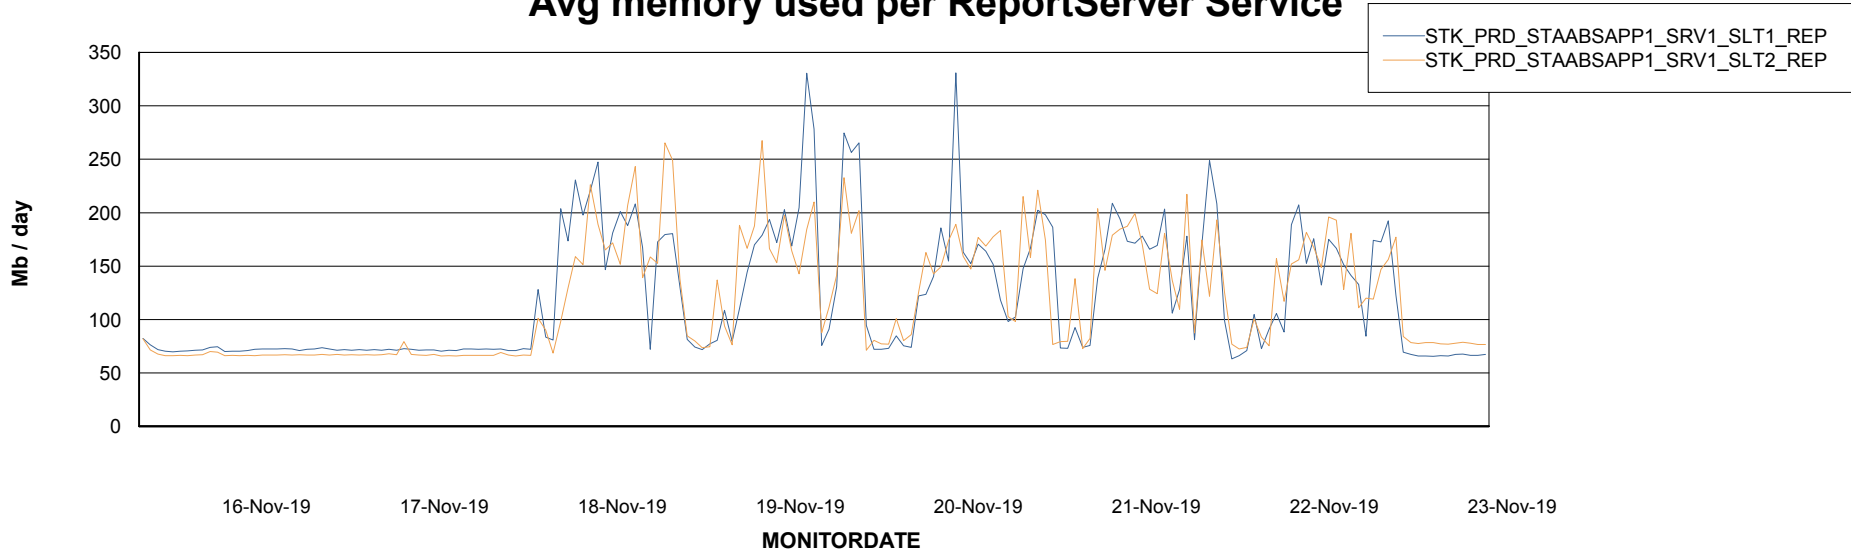

ABSSolute Application ReportServer Services

Avg memory used per ReportServer Service