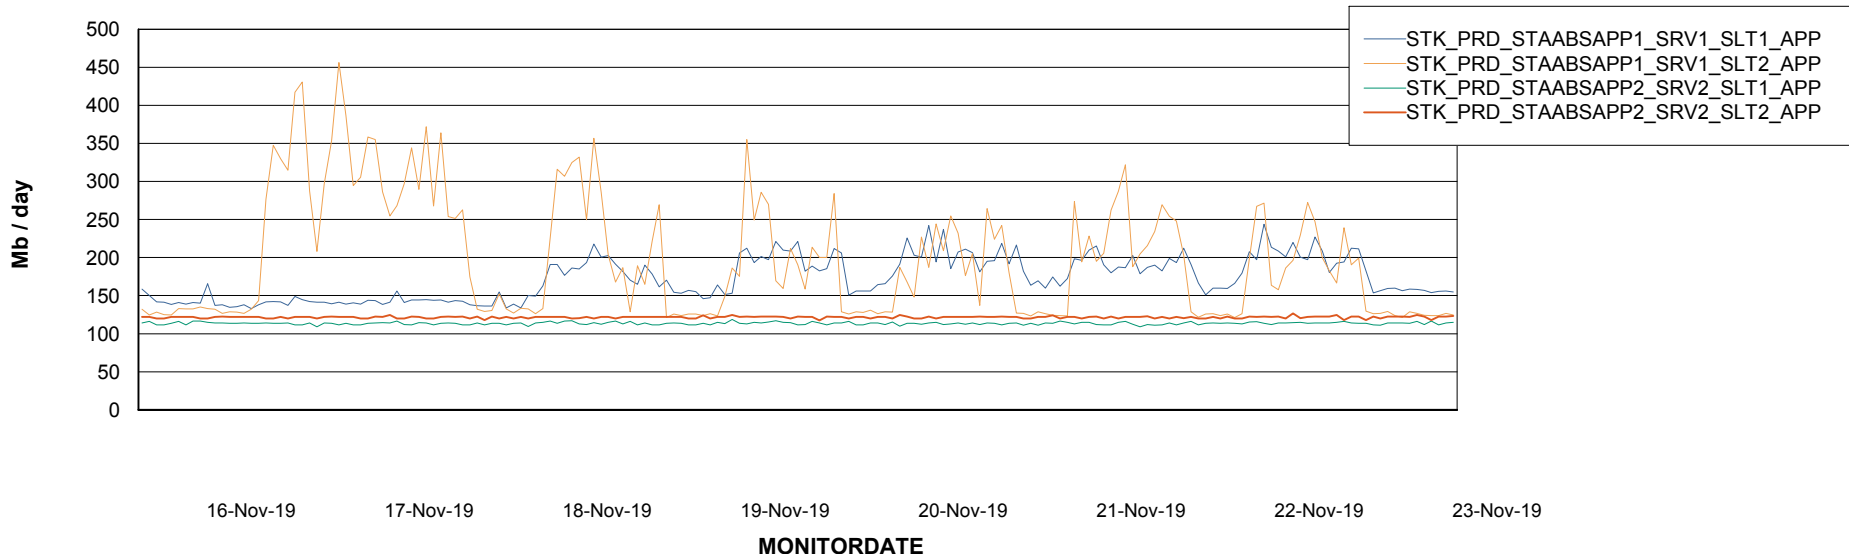

ABSSolute Application Server Services

Avg memory used per ABS Server Service