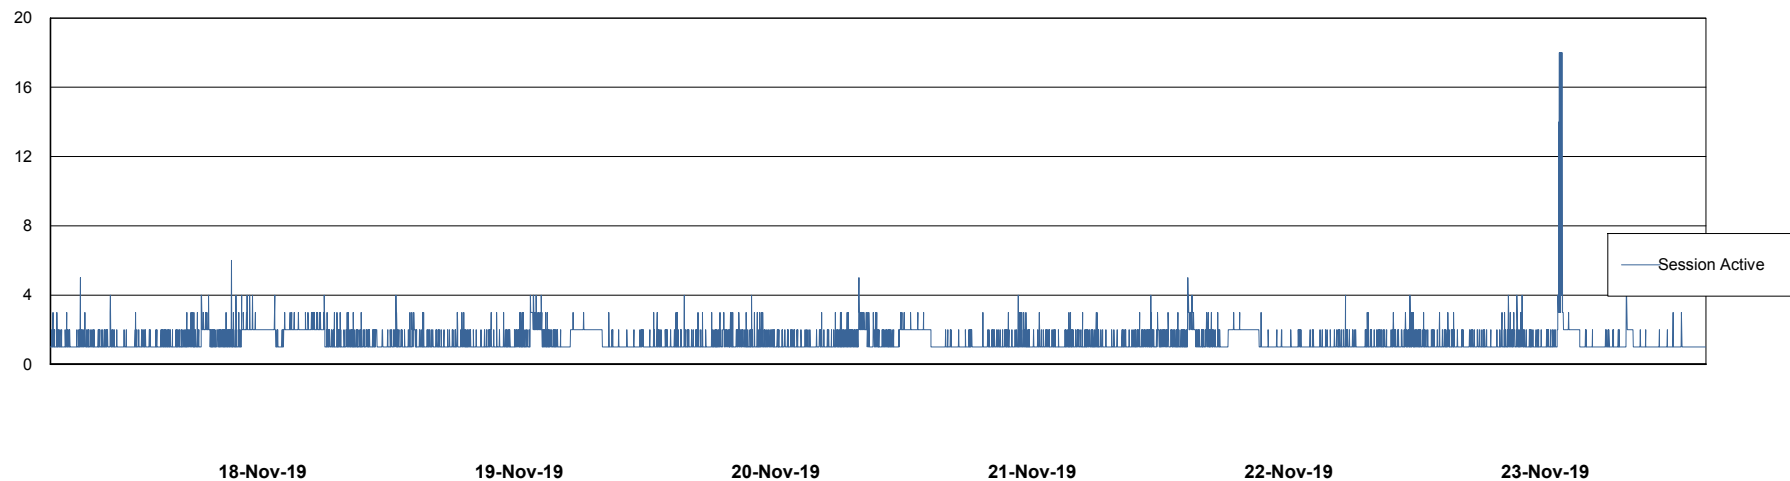

Weekly SLA Customer Report

Customer STK_Production
Database ID 82

Harddisk Usage STK_STAABSDB2 Standby DB Server

	Free disk space on c: (%)	Total disk space on c: (Gb)	Free disk space on d: (%)	Total disk space on d: (Gb)	Free disk space on e: (%)	Total disk space on e: (Gb)
23-Nov-19	73	99	46	350	28	1,000
22-Nov-19	73	99	46	350	28	1,000
21-Nov-19	73	99	46	350	28	1,000
20-Nov-19	73	99	46	350	28	1,000
19-Nov-19	73	99	46	350	28	1,000
18-Nov-19	73	99	46	350	28	1,000
17-Nov-19	73	99	46	350	28	1,000

Weekly SLA Customer Report

Customer STK_Production
Database ID 82

Database Performance STKDB_ABS1 Production Database

DB Processes Max 500
DB Sessions Max 776

Weekly SLA Customer Report

Customer STK_Production
Database ID 82