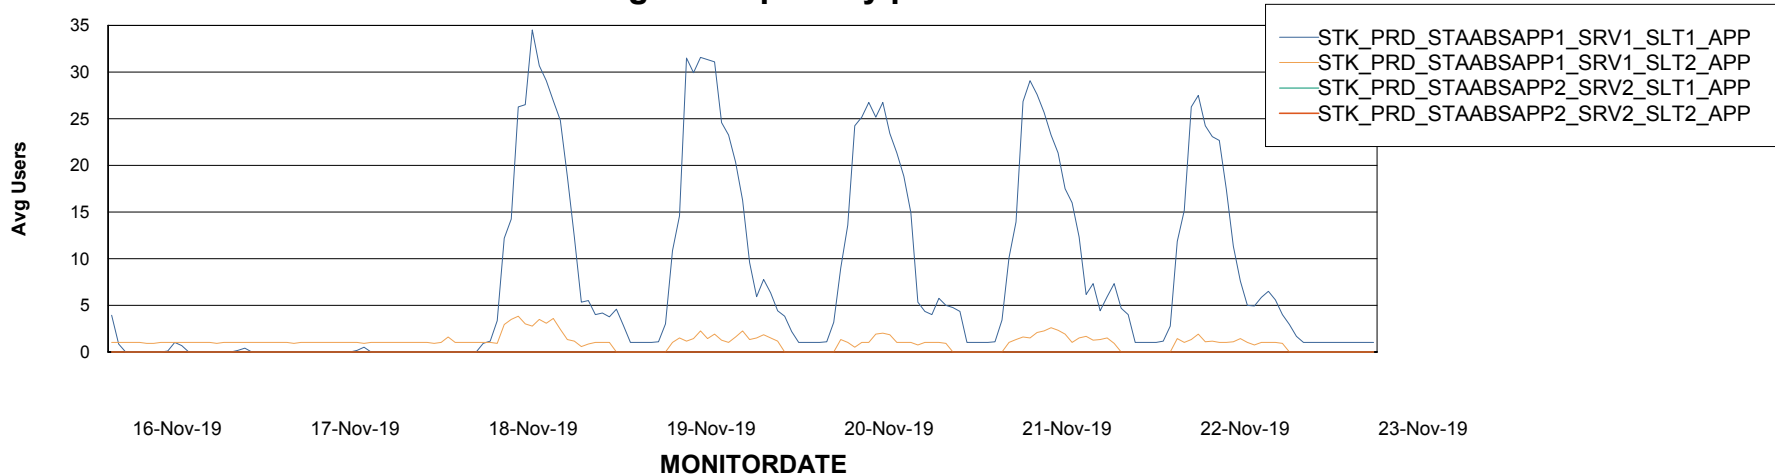

Weekly SLA Customer Report

Customer STK_Production
Database ID 82

ABSSolute Application Server Services

Avg memory used per ABS Server Service

Avg users per day per ABS server

Weekly SLA Customer Report

Customer STK_Production
Database ID 82