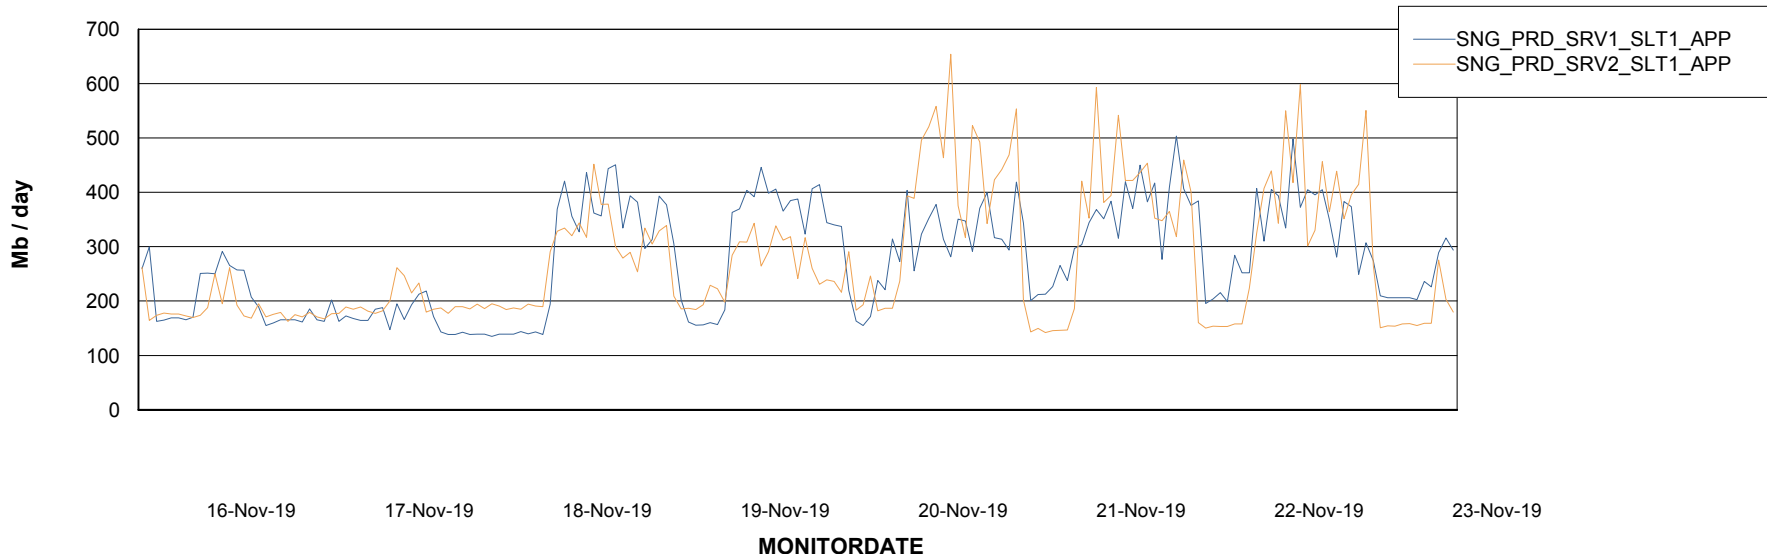

ABSSolute Application Server Services

Avg memory used per ABS Server Service