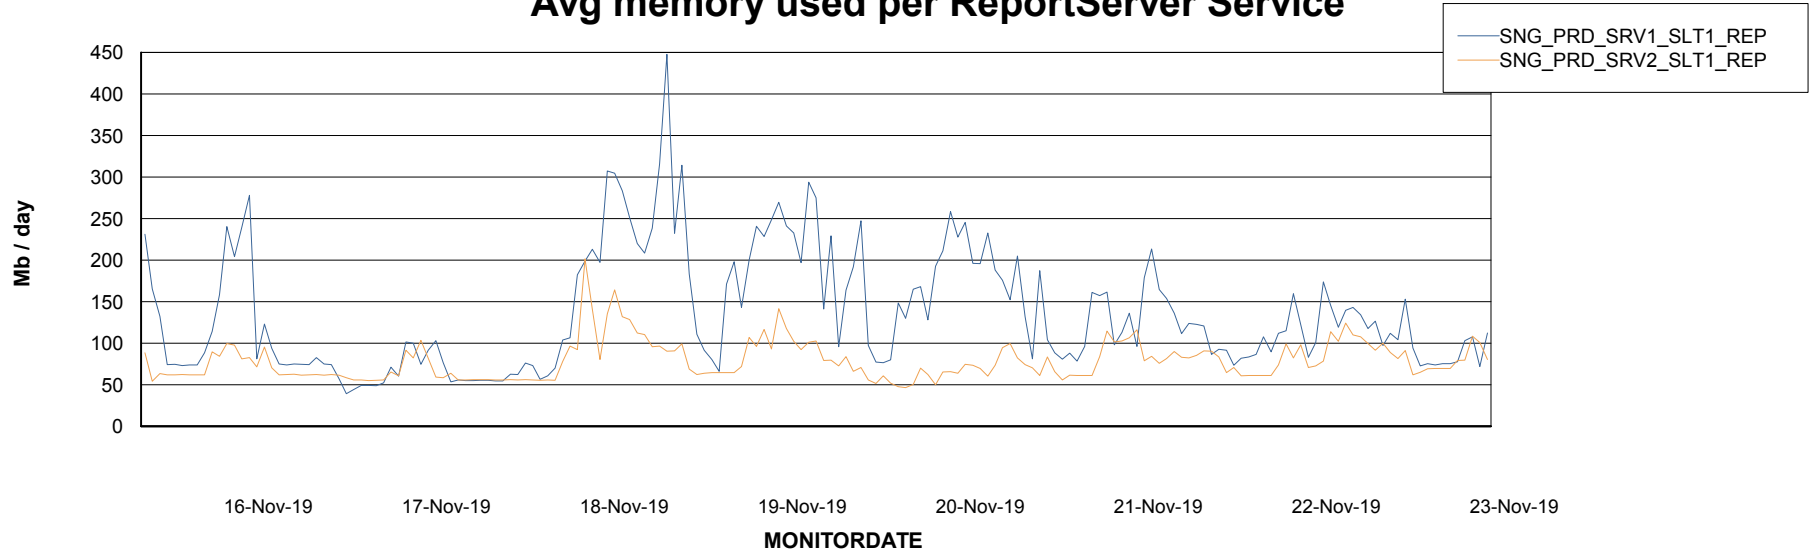

ABSSolute Application ReportServer Services

Avg memory used per ReportServer Service