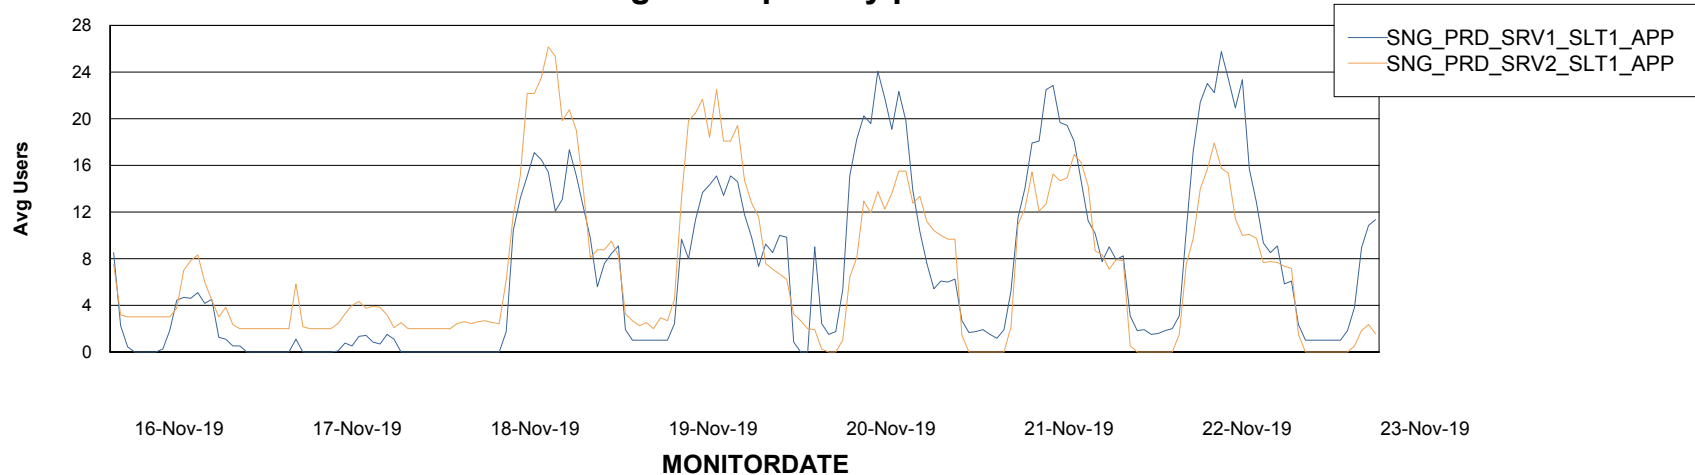

Weekly SLA Customer Report

Customer SNG_Production
Database ID 70

ABSSolute Application Server Services

Avg memory used per ABS Server Service

Avg users per day per ABS server

Weekly SLA Customer Report

Customer SNG_Production
Database ID 70