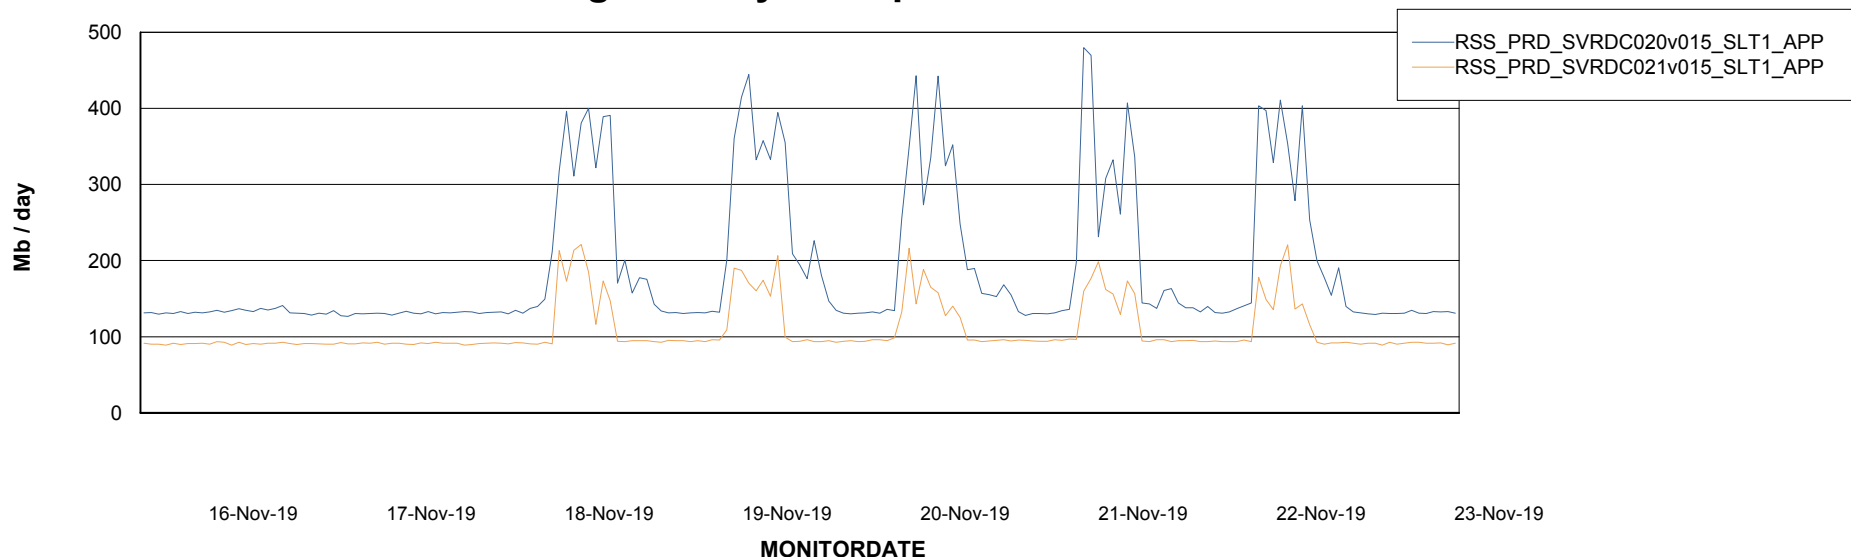

ABSSolute Application Server Services

Avg memory used per ABS Server Service