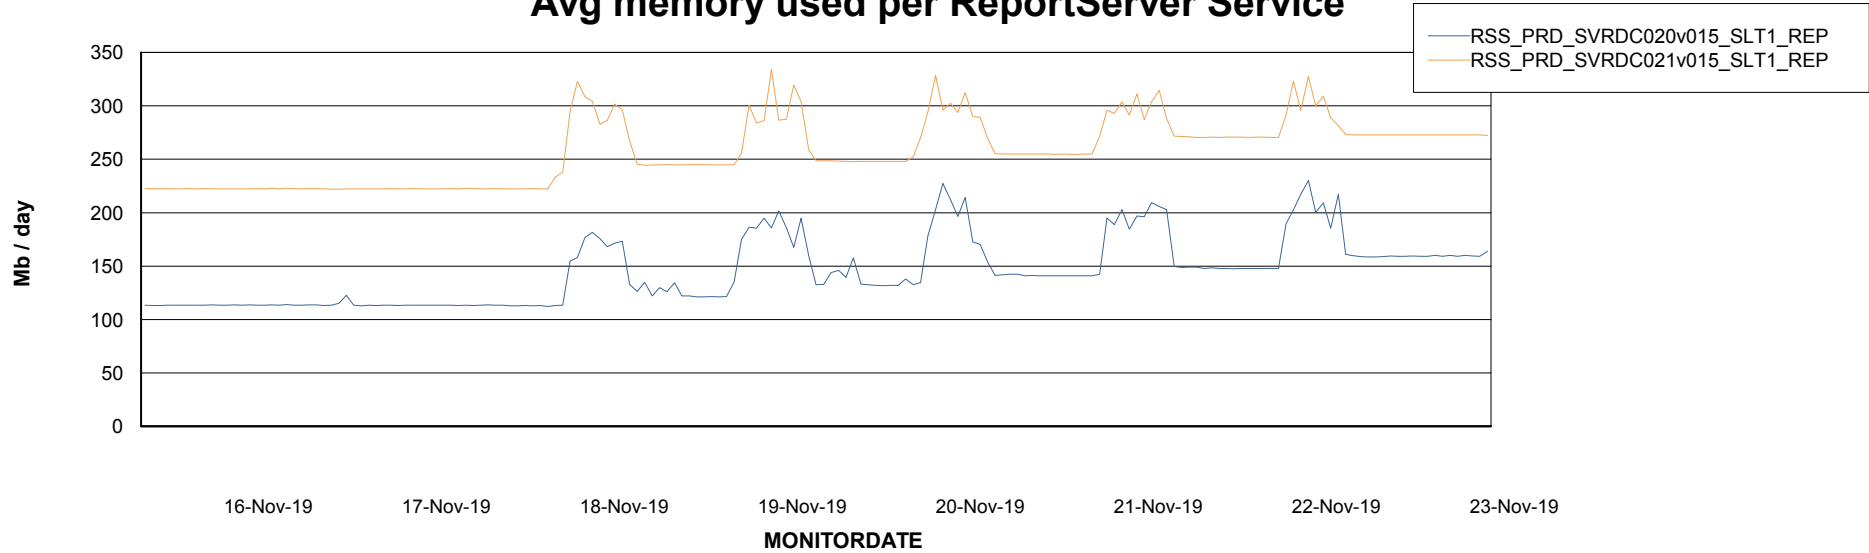

ABSSolute Application ReportServer Services

Avg memory used per ReportServer Service