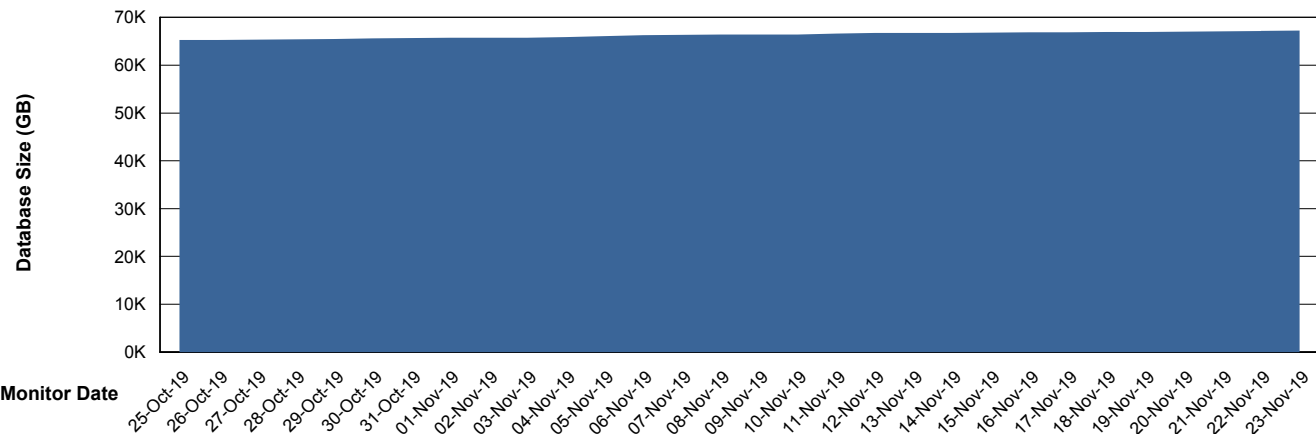

DATABASE SIZE RSSDB_Production

Database growth over last month

Database Tablespace RSSDB_Production

Date	Tablespace Name	Filesize (Gb)	Usedsize (Gb)	Percentage free
23-Nov-19	ABSDATA	35,000	27,728	21
	INDX	45,000	38,105	15
22-Nov-19	ABSDATA	35,000	27,728	21
	INDX	45,000	38,105	15
21-Nov-19	ABSDATA	35,000	27,720	21
	INDX	45,000	38,046	15
20-Nov-19	ABSDATA	35,000	27,720	21
	INDX	45,000	37,965	16
19-Nov-19	ABSDATA	35,000	27,647	21
	INDX	45,000	37,947	16
18-Nov-19	ABSDATA	35,000	27,646	21
	INDX	45,000	37,909	16
17-Nov-19	ABSDATA	35,000	27,621	21
	INDX	45,000	37,873	16