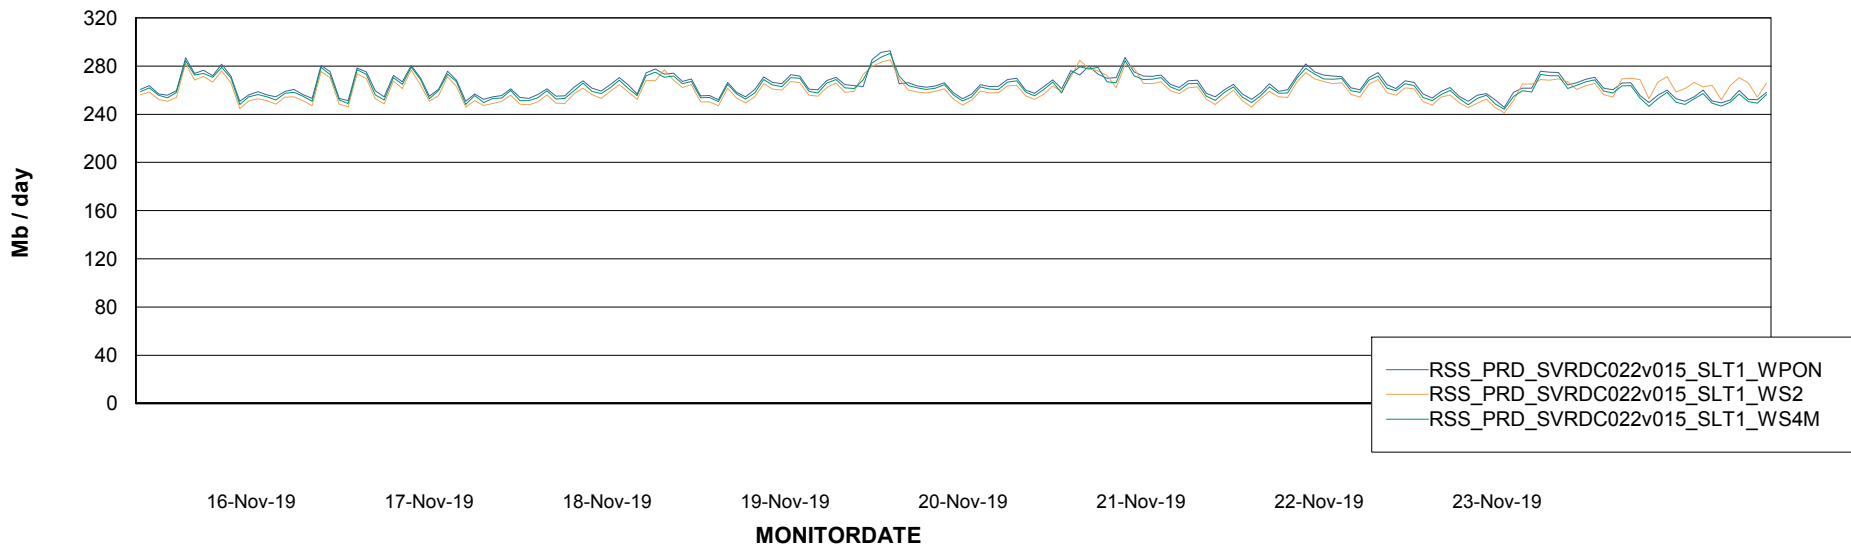

ABSSolute Web Component Services

Avg memory used per ABS Web component