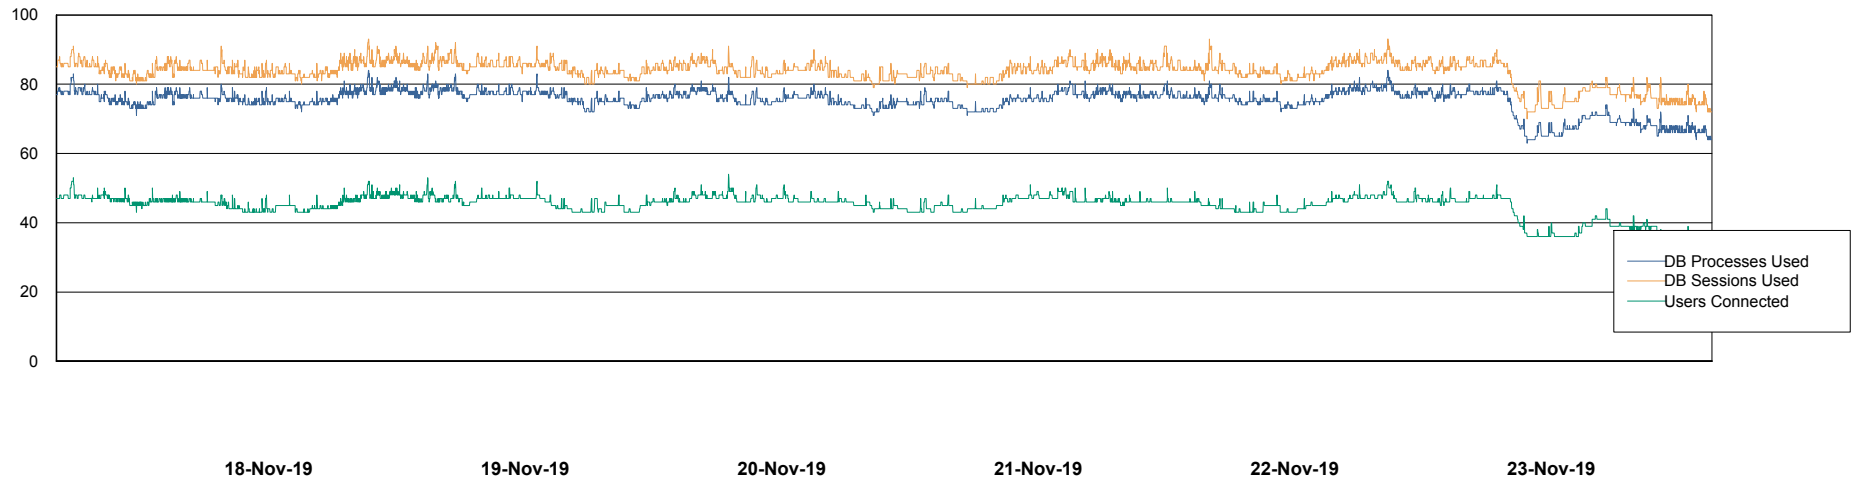

Database Performance RSSDB_Production