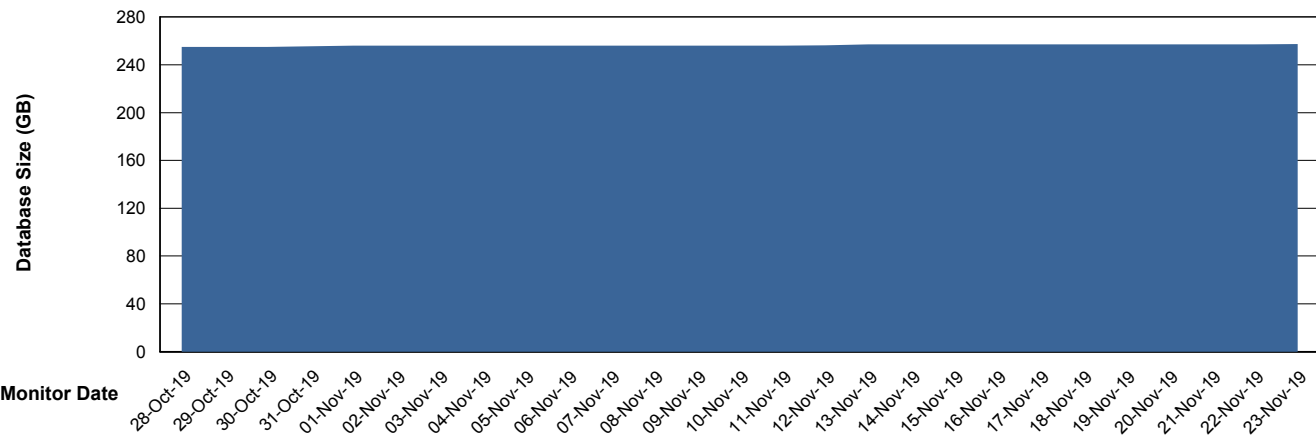

Database Performance PCODB_Standby

DB Processes Max 350
DB Sessions Max 552

Weekly SLA Customer Report

Customer PCO Production
 Database ID 44

DATABASE SIZE PCODB_Production

Database growth over last month