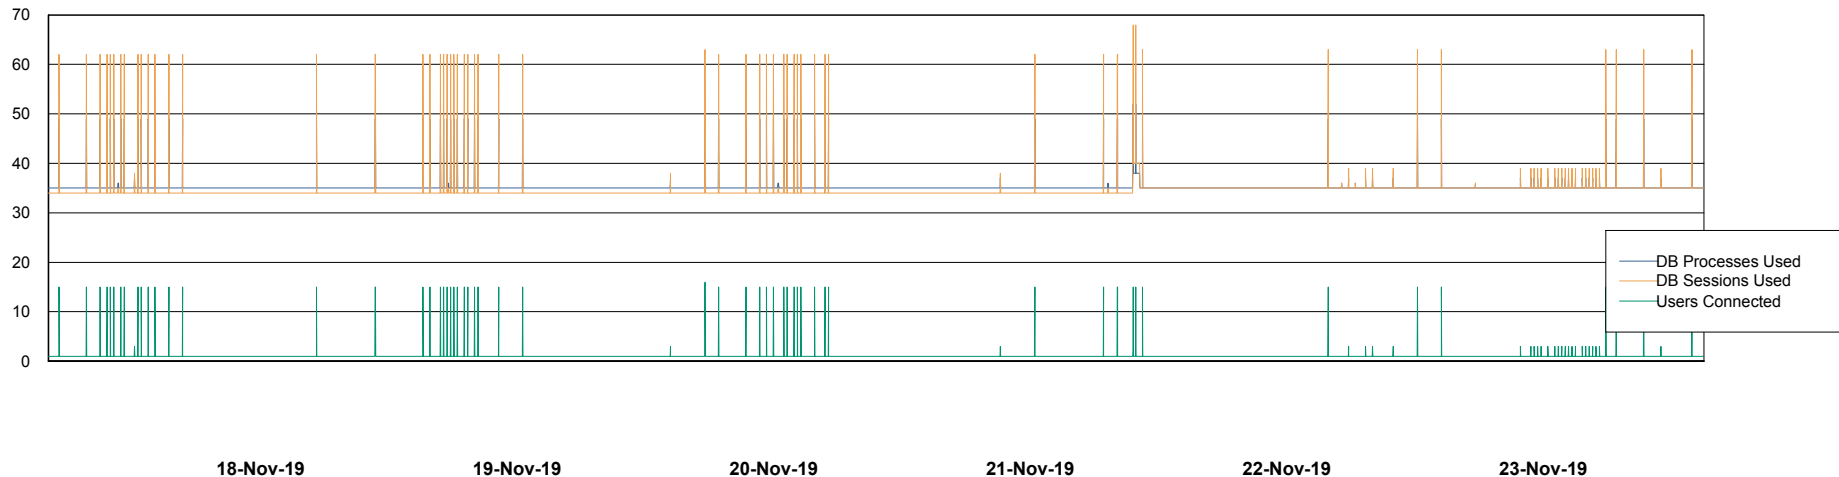

Database Performance PCODB_Standby

DB Processes Max 350
DB Sessions Max 552