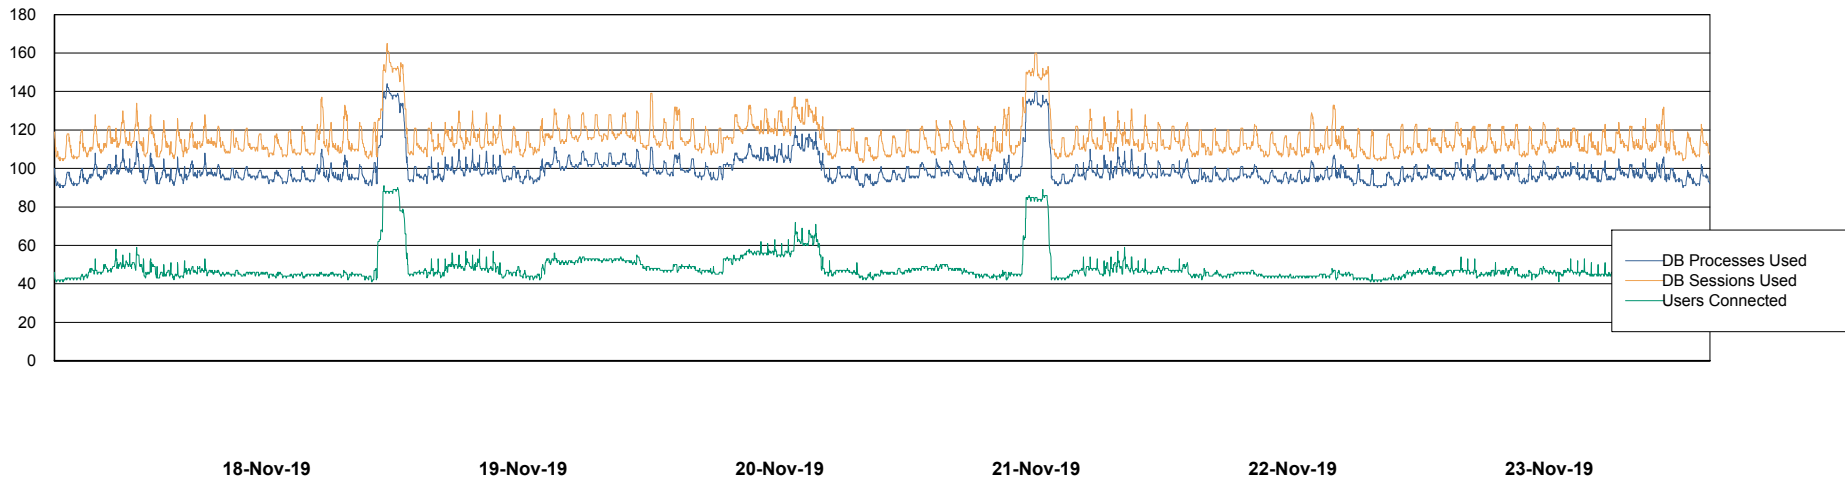

Harddisk Usage PCO_PRD_ORACLE2

	Free disk space on c: (%)	Total disk space on c: (Gb)	Free disk space on d: (%)	Total disk space on d: (Gb)
23-Nov-19	75	279	46	838
22-Nov-19	74	279	46	838
21-Nov-19	75	279	46	838
20-Nov-19	75	279	46	838
19-Nov-19	75	279	46	838
18-Nov-19	75	279	46	838
17-Nov-19	75	279	46	838

Weekly SLA Customer Report

Customer PCO Production
Database ID 44

Database Performance PCODB_Production

DB Processes Max 350
DB Sessions Max 560

Weekly SLA Customer Report

Customer PCO Production
Database ID 44