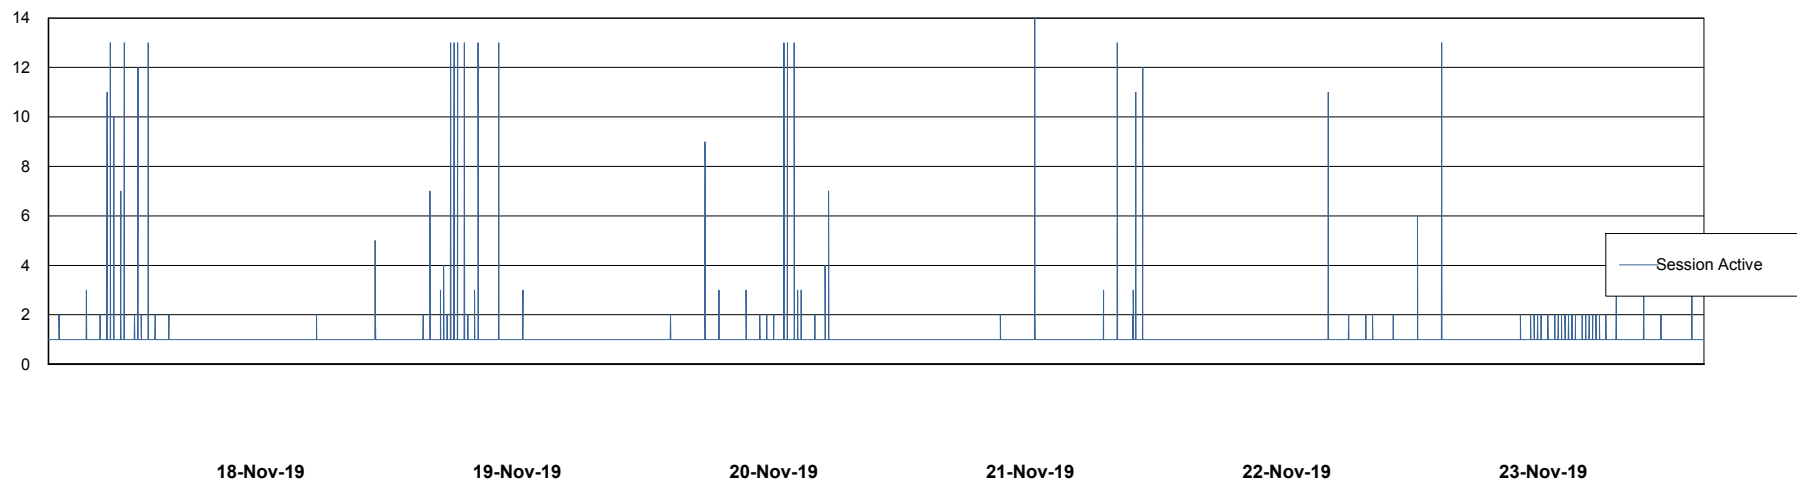

Database Performance PCODB_Standby

DB Processes Max 350
DB Sessions Max 552