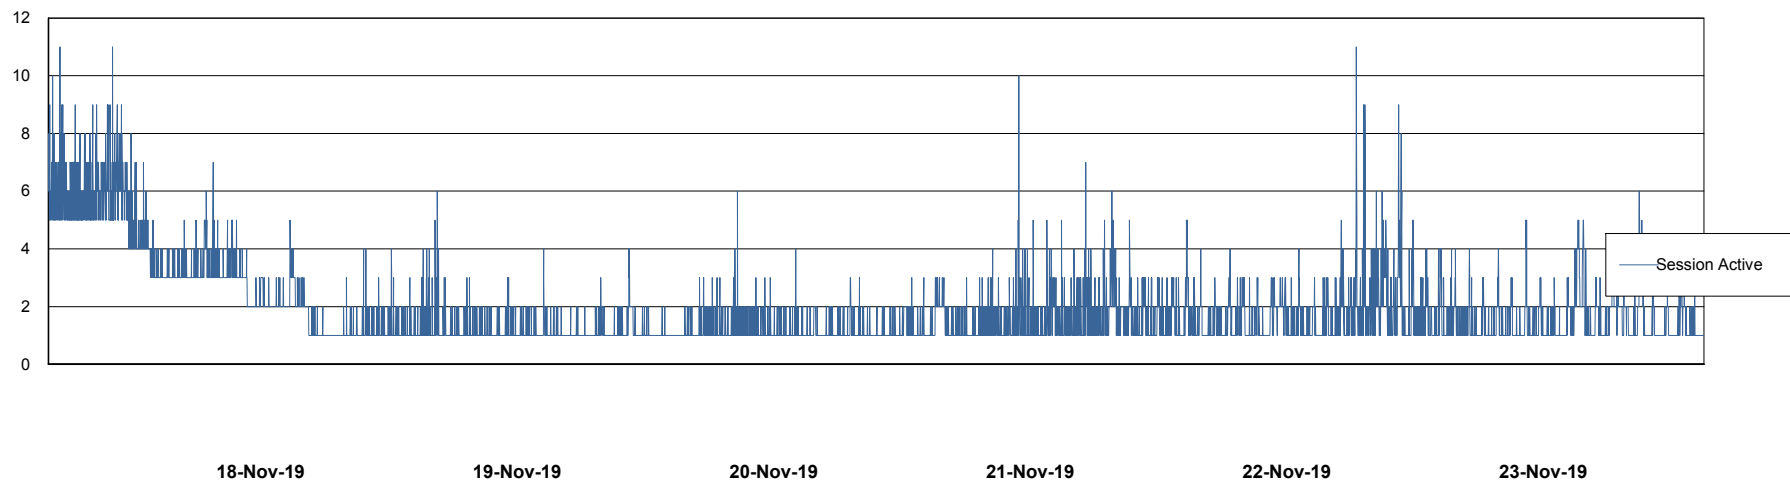

Database Performance LSS_ABSEE2_DB_LIODA5

DB Processes Max 1,000
DB Sessions Max 1,522

Weekly SLA Customer Report

Customer LSS_Prod (NO SLA)
Database ID 96

Database Performance LSS_ABSME_DB_LIODA4

DB Processes Max 1,000
DB Sessions Max 1,522