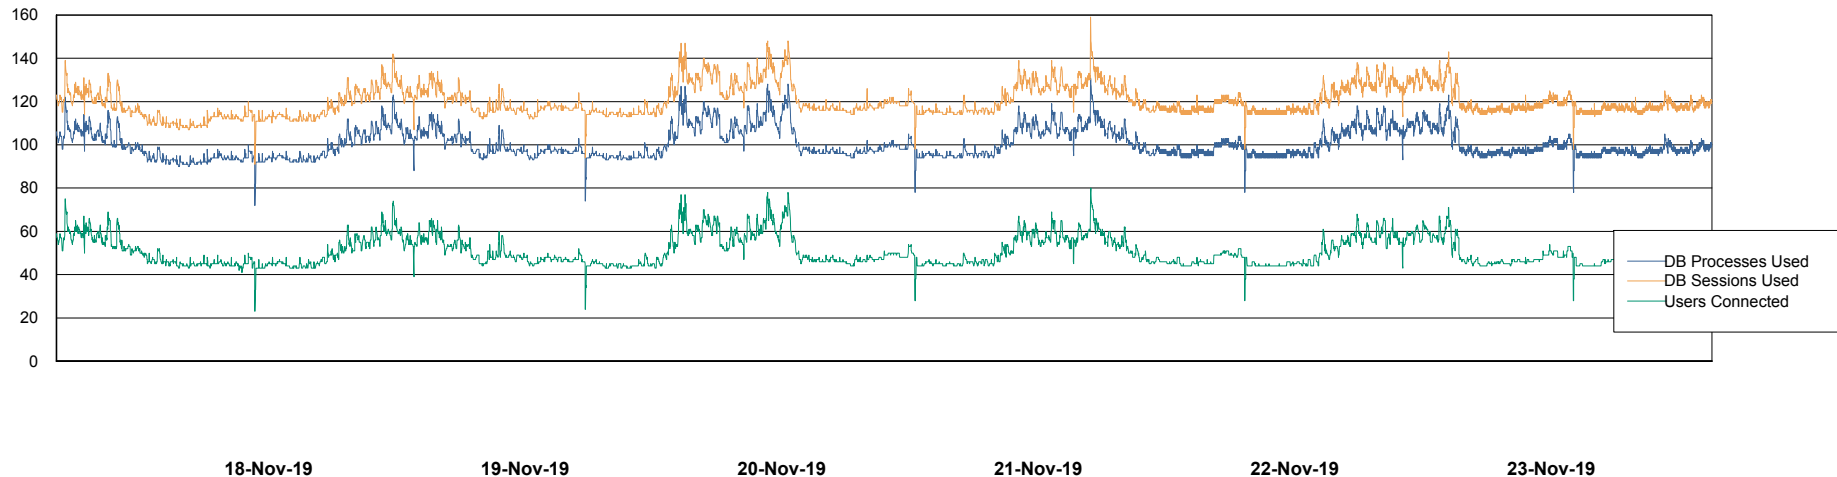

Database Performance LSS_ABSCH2_DB_LIODA3

DB Processes Max 1,000
DB Sessions Max 1,560

Weekly SLA Customer Report

Customer LSS_Prod (NO SLA)
Database ID 96

Database Performance LSS_ABSCH3_DB_LIODA3

DB Processes Max 1,000
DB Sessions Max 1,560