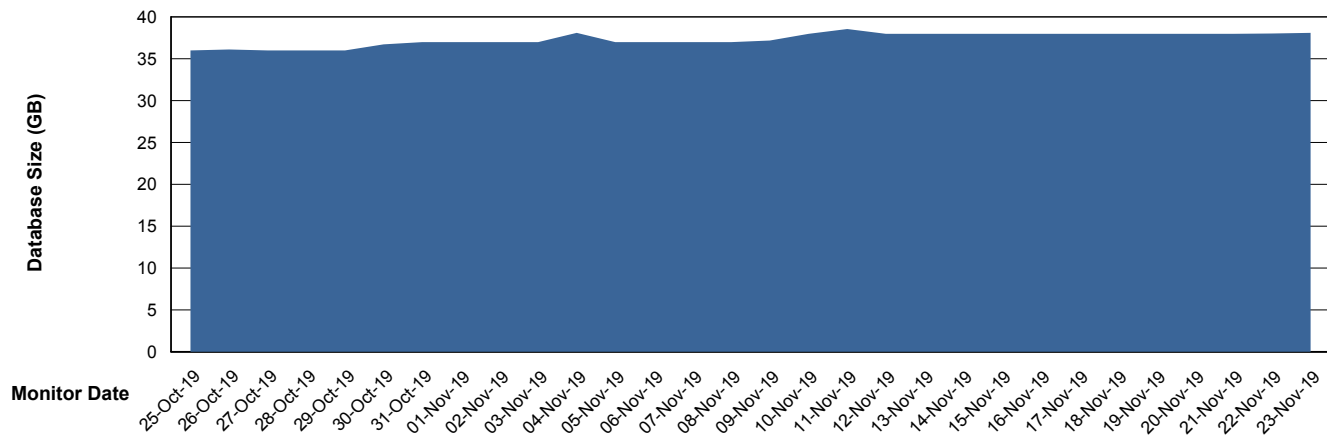

DATABASE SIZE LSS_ABSCH_DB_LIODA3

Database growth over last month