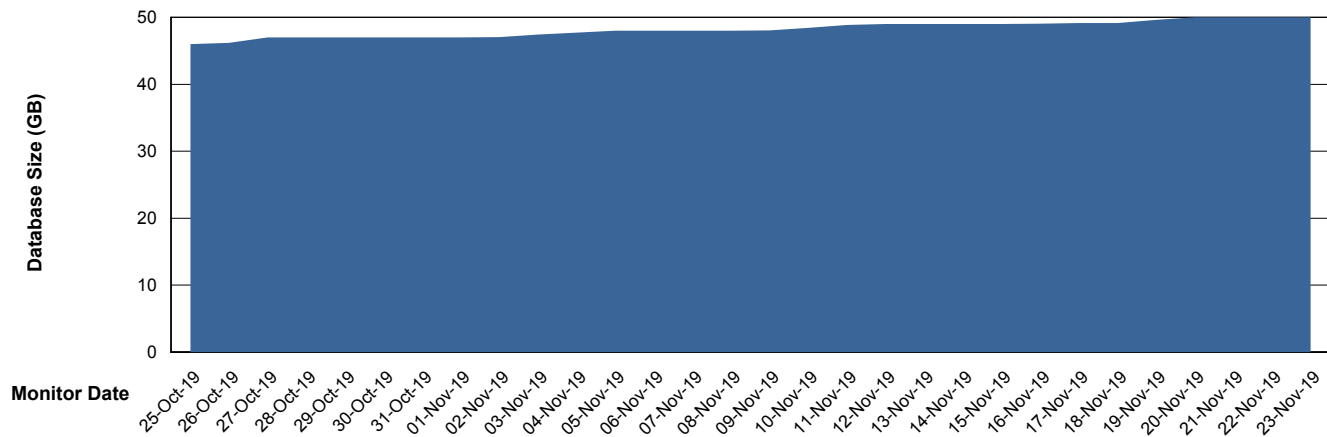

DATABASE SIZE LSS_ABSME_DB_LIODA4

Database growth over last month

Weekly SLA Customer Report

Customer LSS_Prod (NO SLA)
Database ID 96

DATABASE SIZE LSS_ABSME2_DB_LIODA4

Database growth over last month

Weekly SLA Customer Report