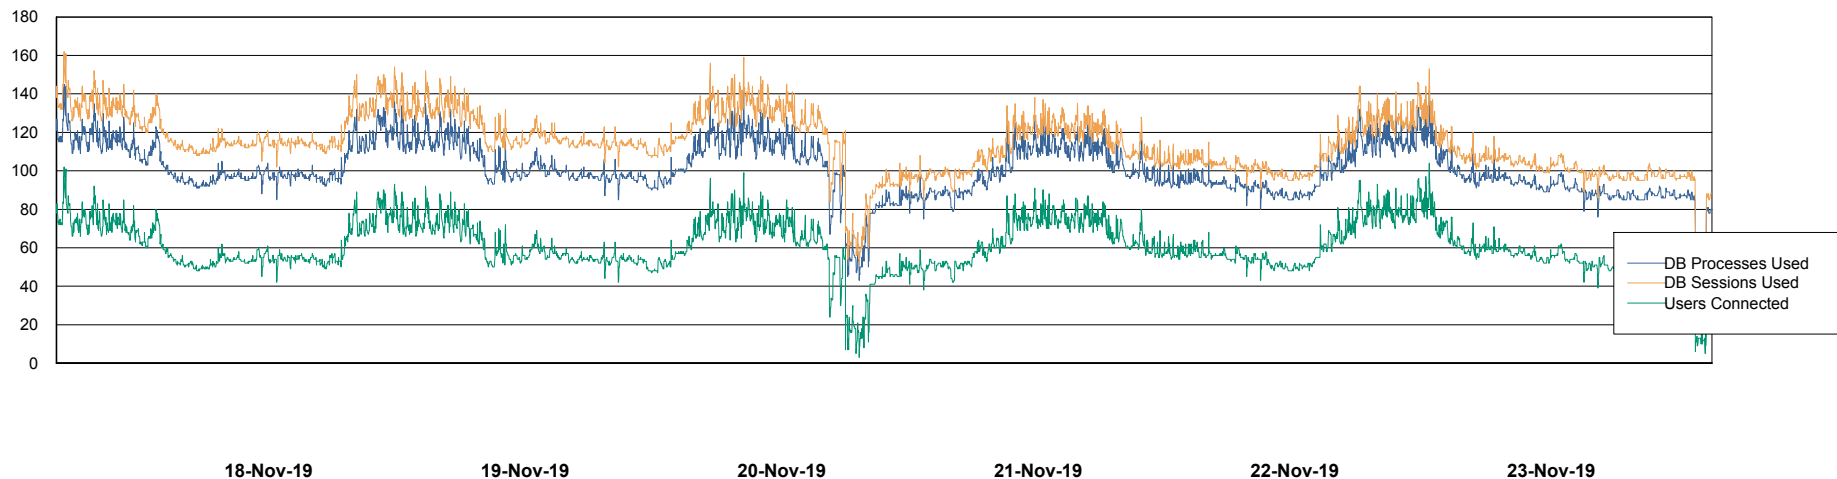

Database Performance LSS_ABSME2_DB_LIODA4

DB Processes Max 1,000
DB Sessions Max 1,522