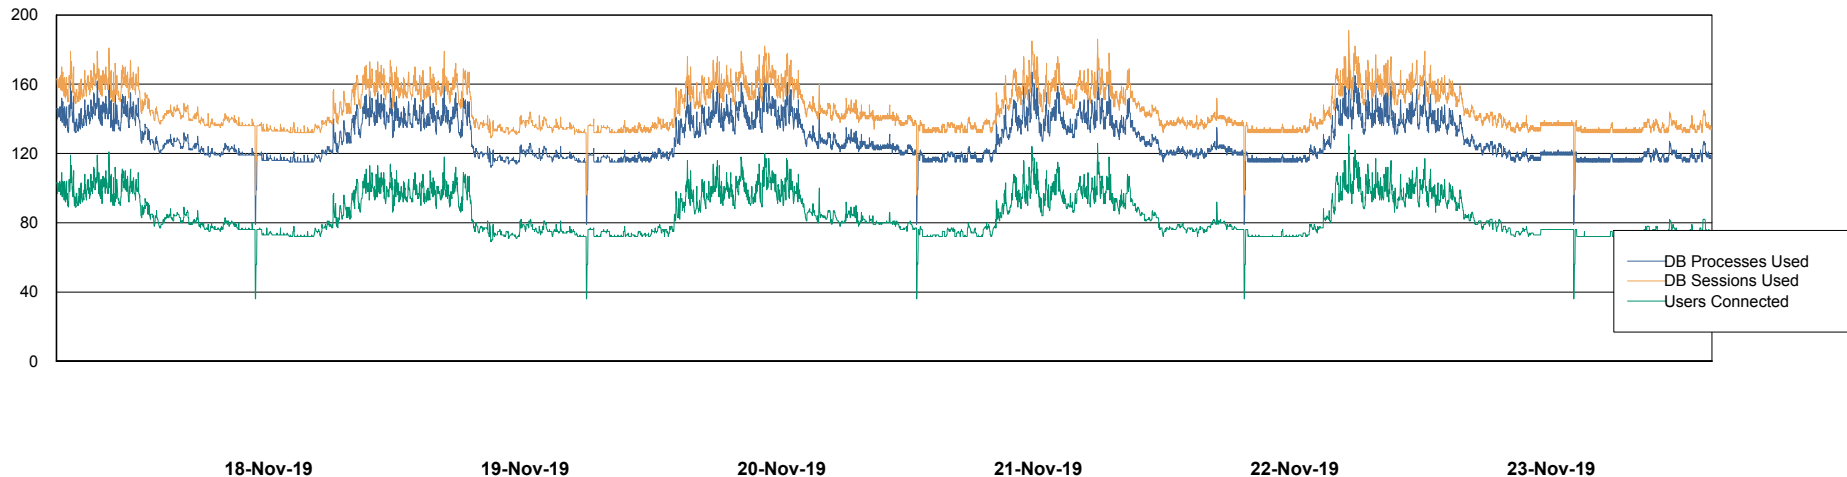

Database Performance LSS_ABSEE_DB_LIODA5

DB Processes Max 1,000
DB Sessions Max 1,522