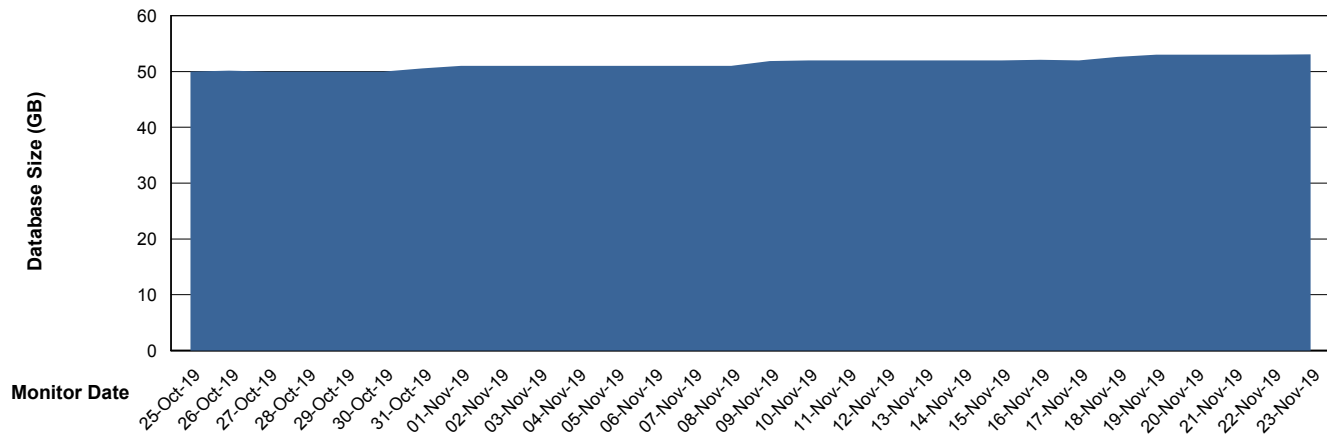

DATABASE SIZE LSS_ABSCH2_DB_LIODA3

Database growth over last month