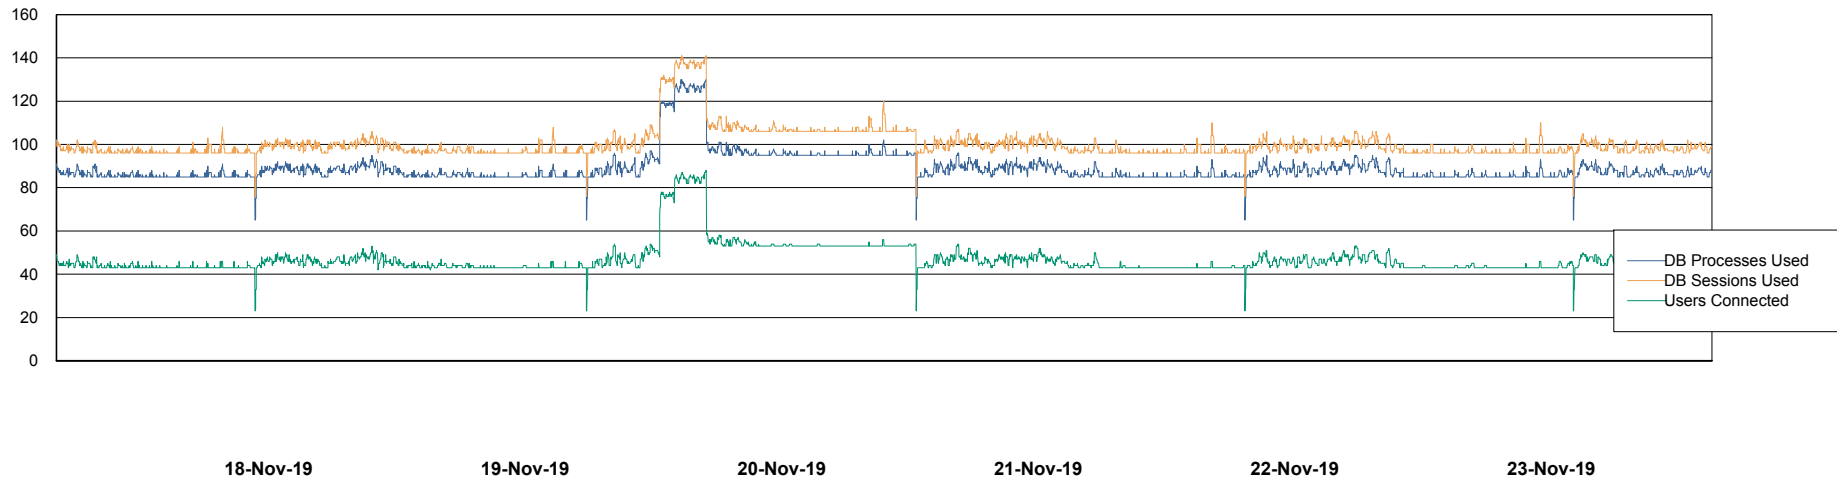

Database Performance LSS_ABSCH_DB_LIODA3

DB Processes Max 1,000
DB Sessions Max 1,560