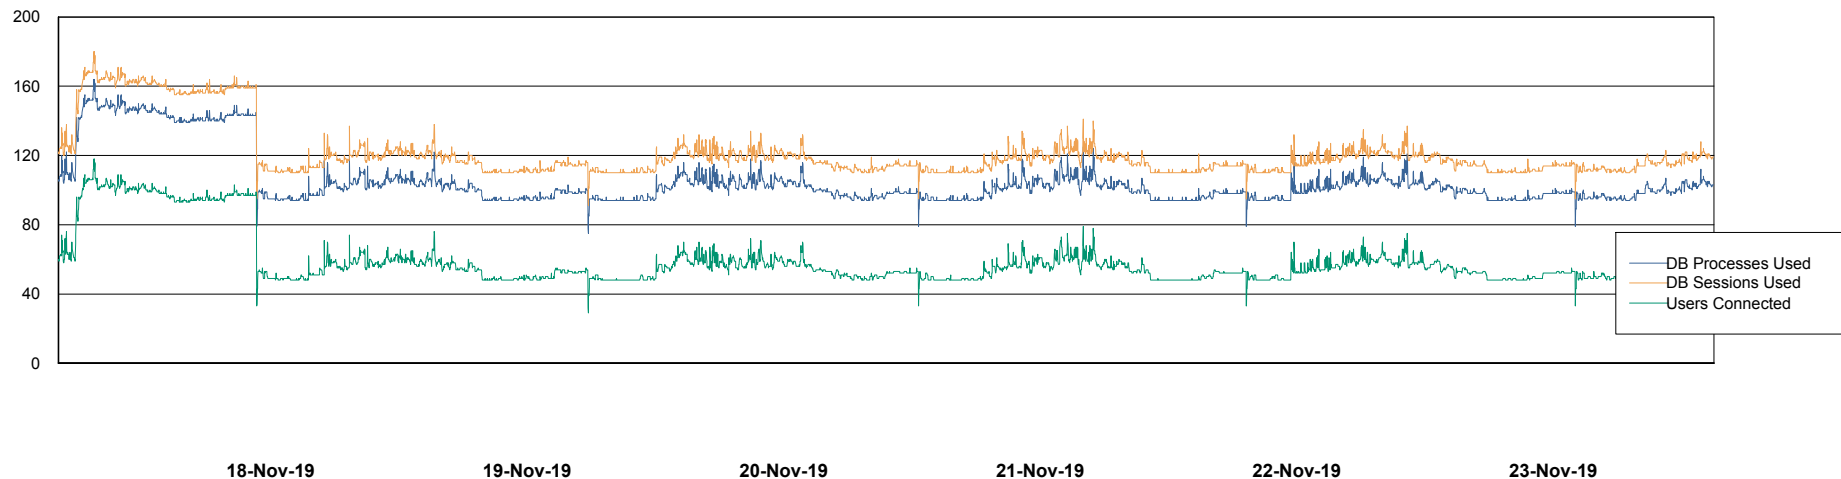

Database Performance LSS_ABSCH2_DB_LIODA3

DB Processes Max 1,000
DB Sessions Max 1,560