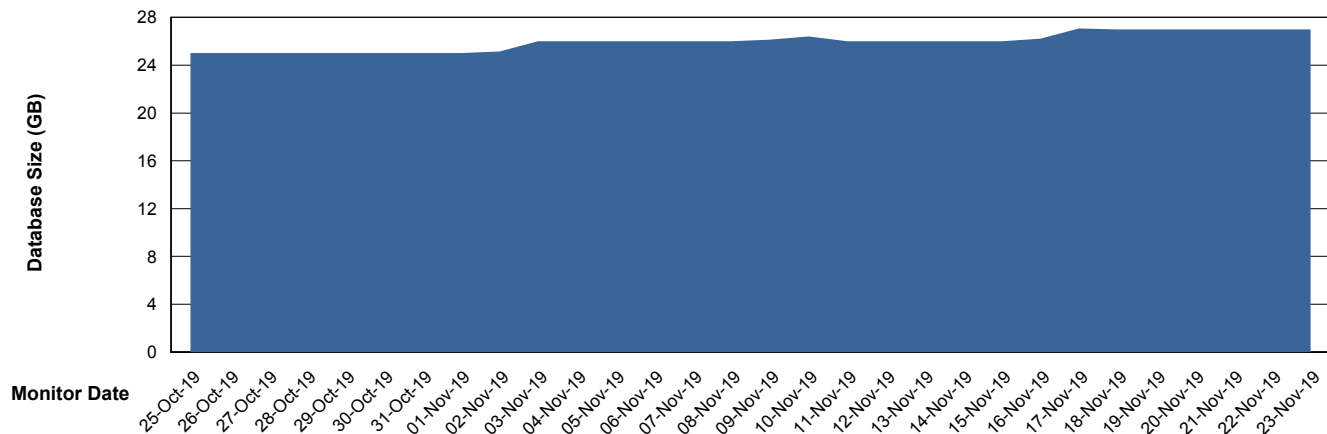

Database growth over last month

DATABASE SIZE LSS_ABSEE_DB_LIODA5

Database growth over last month

Weekly SLA Customer Report

Customer LSS_Prod (NO SLA)
 Database ID 96

DATABASE SIZE LSS_ABSEE2_DB_LIODA5

Database growth over last month