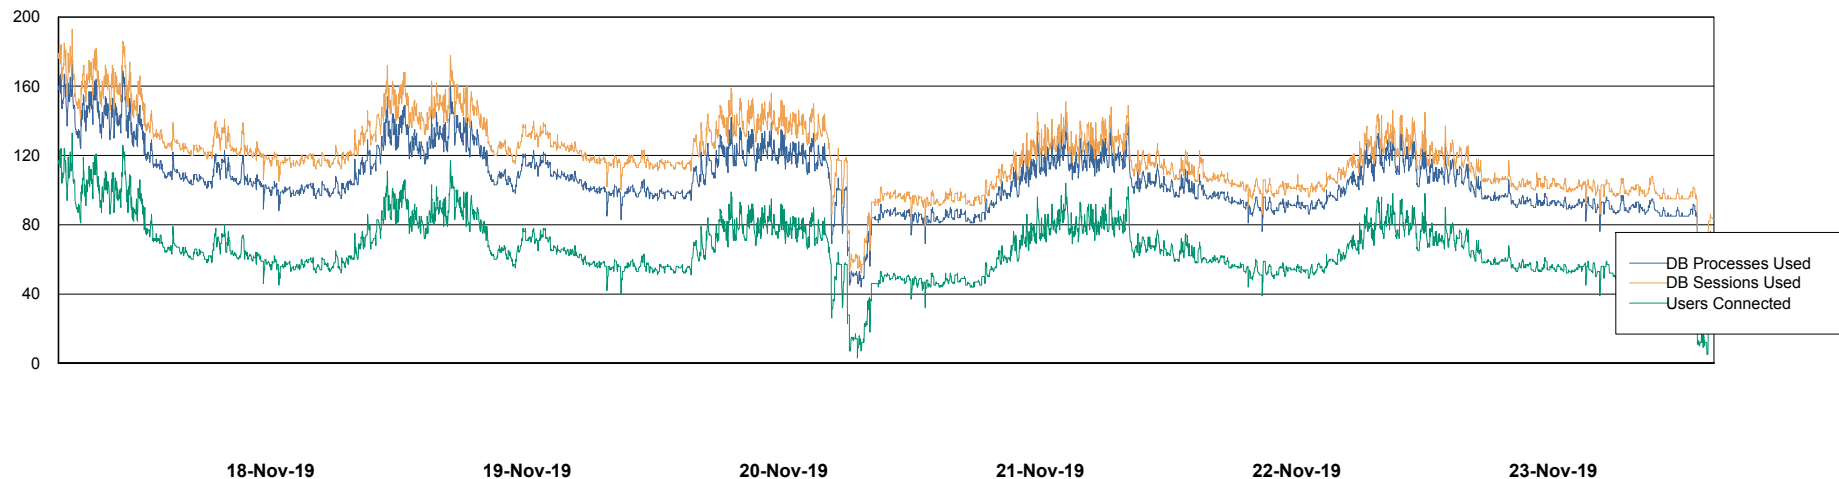

Database Performance LSS_ABSEE2_DB_LIODA5

DB Processes Max 1,000
DB Sessions Max 1,522

Weekly SLA Customer Report

Customer LSS_Prod (NO SLA)
Database ID 96

Database Performance LSS_ABSME_DB_LIODA4

DB Processes Max 1,000
DB Sessions Max 1,522