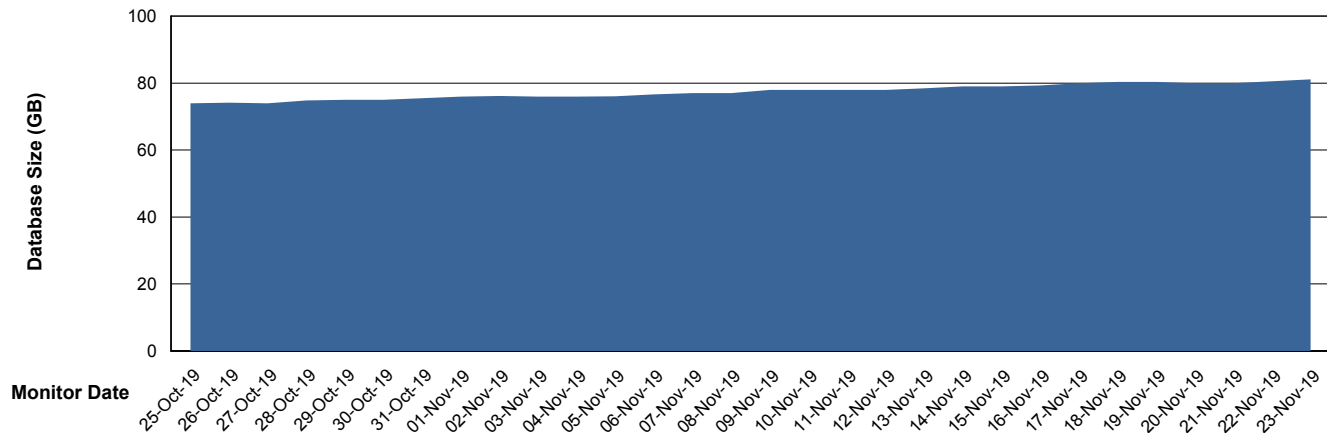

DATABASE SIZE LSS_ABSME_DB_LIODA4

Database growth over last month