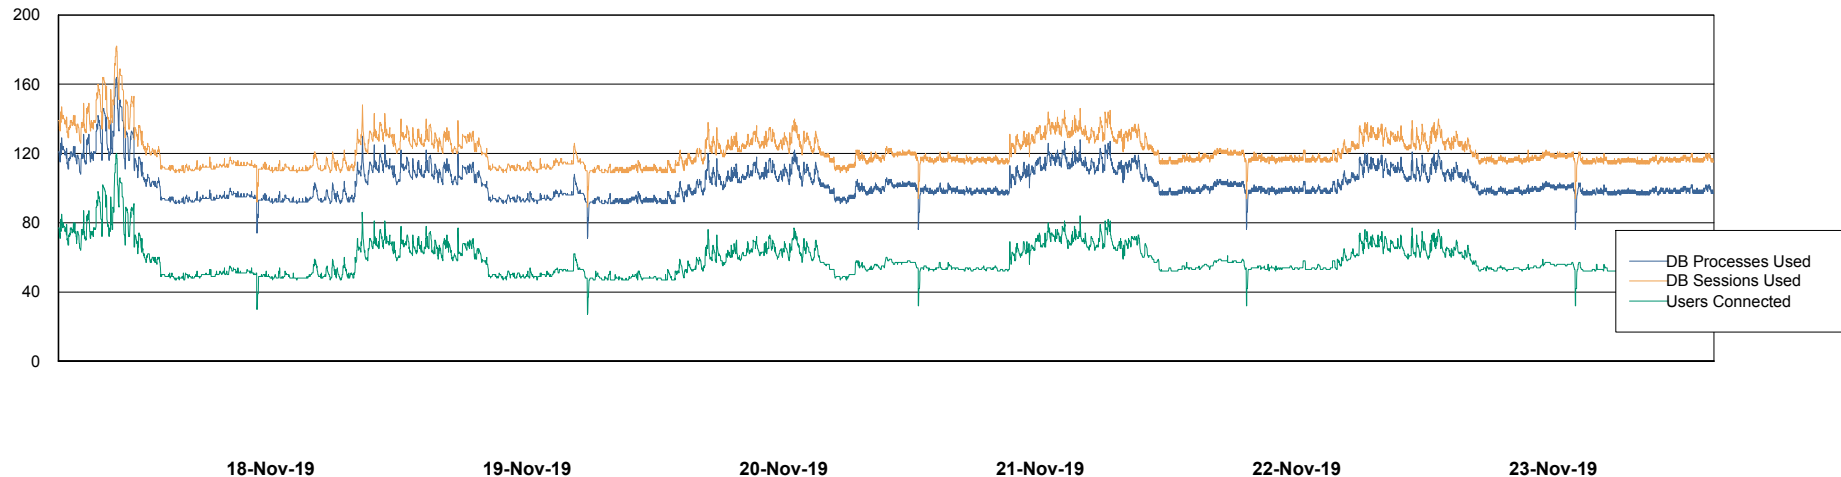

Database Performance LSS_ABSEE2_DB_LIODA5

DB Processes Max 1,000
DB Sessions Max 1,522