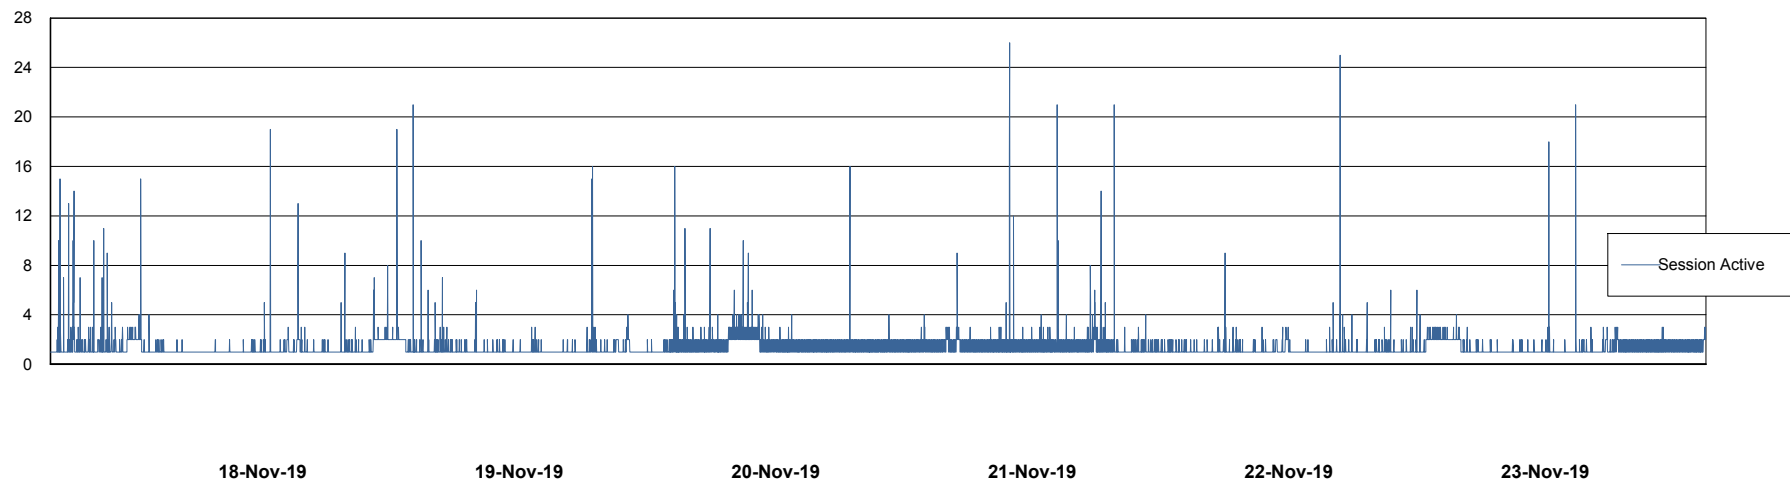

Database Performance LLGDB_Standby

DB Processes Max 300
DB Sessions Max 480