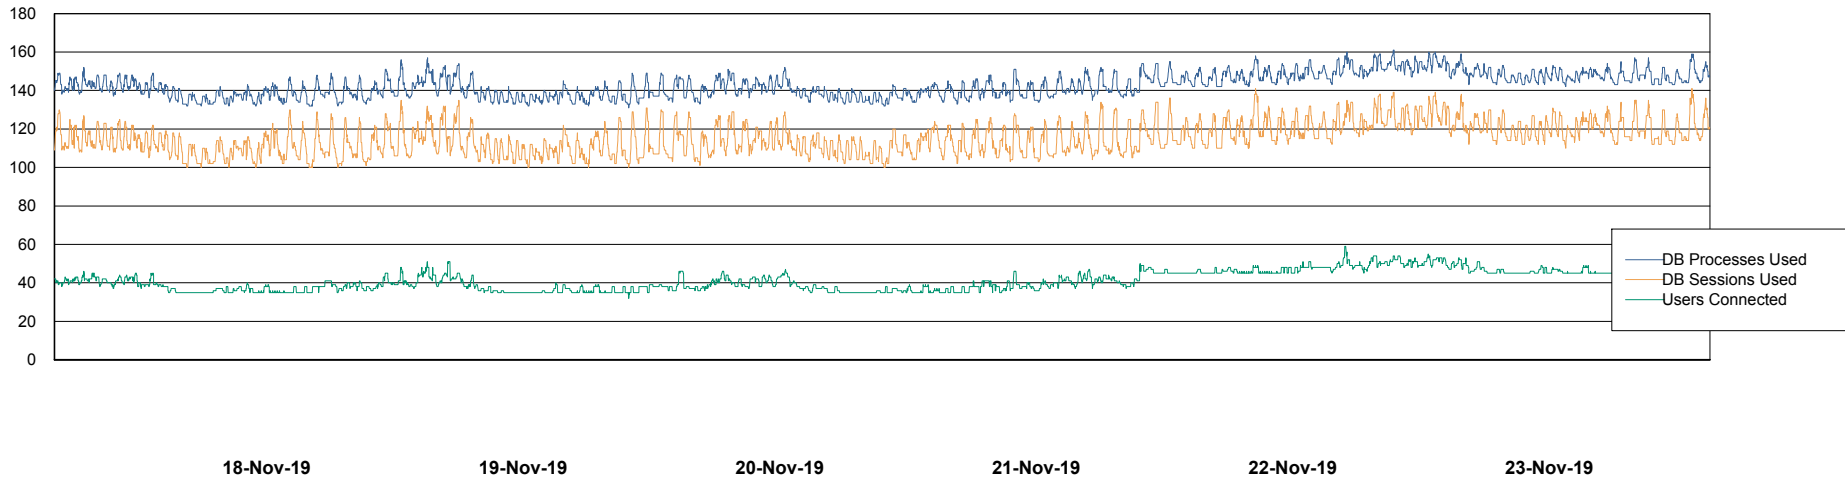

Database Performance LLGDB_Production

DB Processes Max 300
DB Sessions Max 480