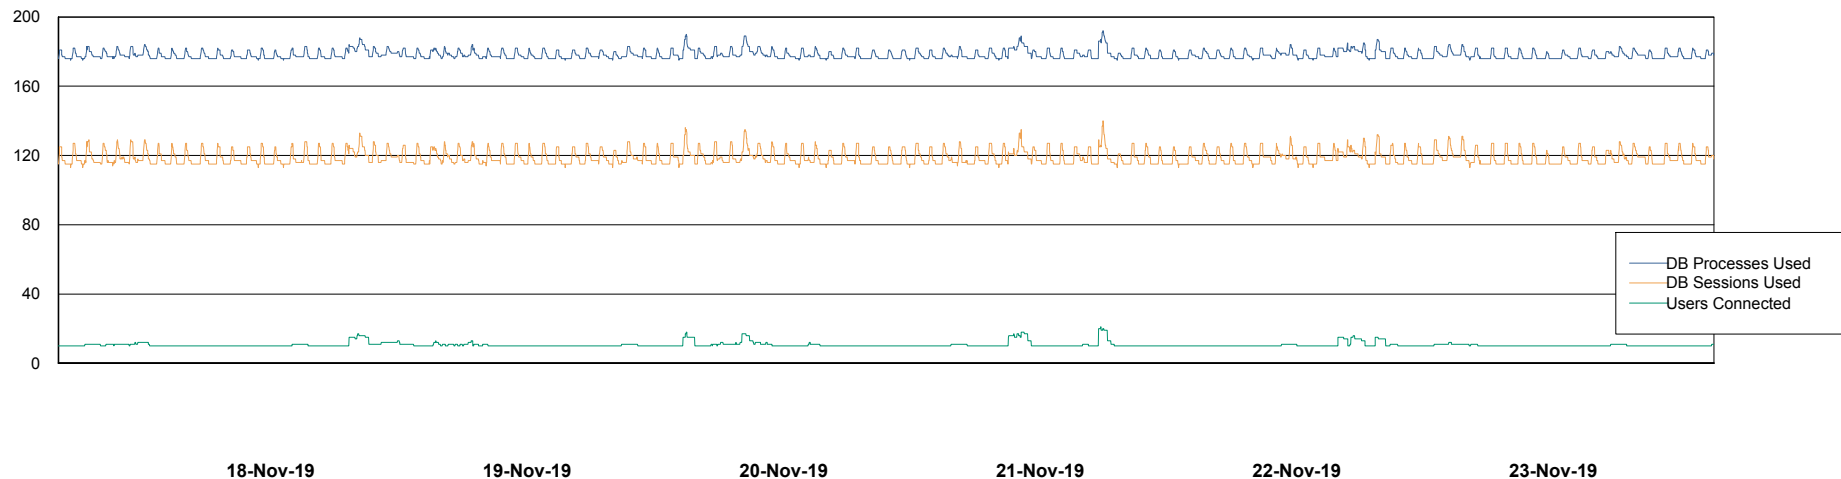

Database Performance LLGDB_Standby

DB Processes Max 300
DB Sessions Max 480