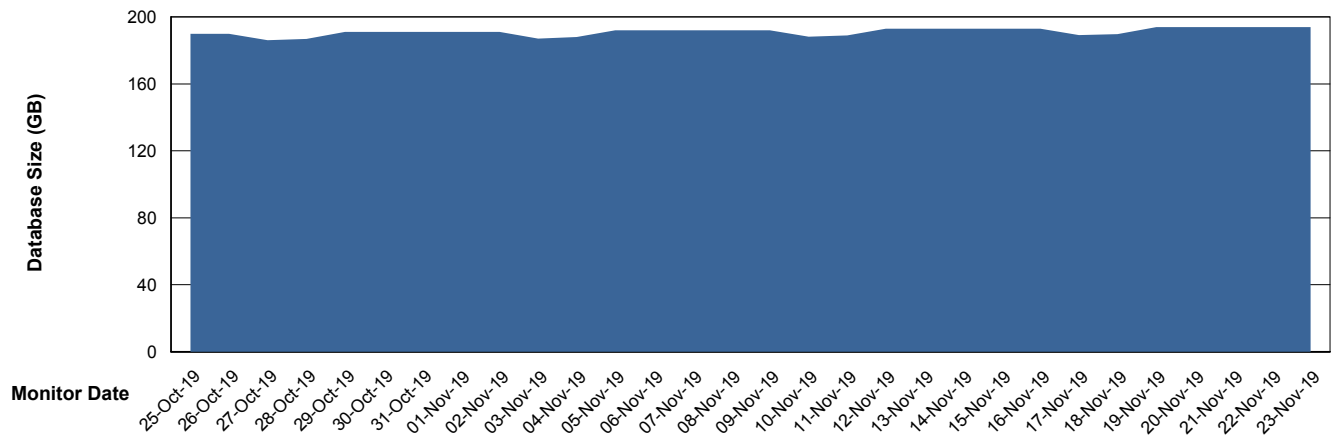

DATABASE SIZE LLGDB_Production

Database growth over last month