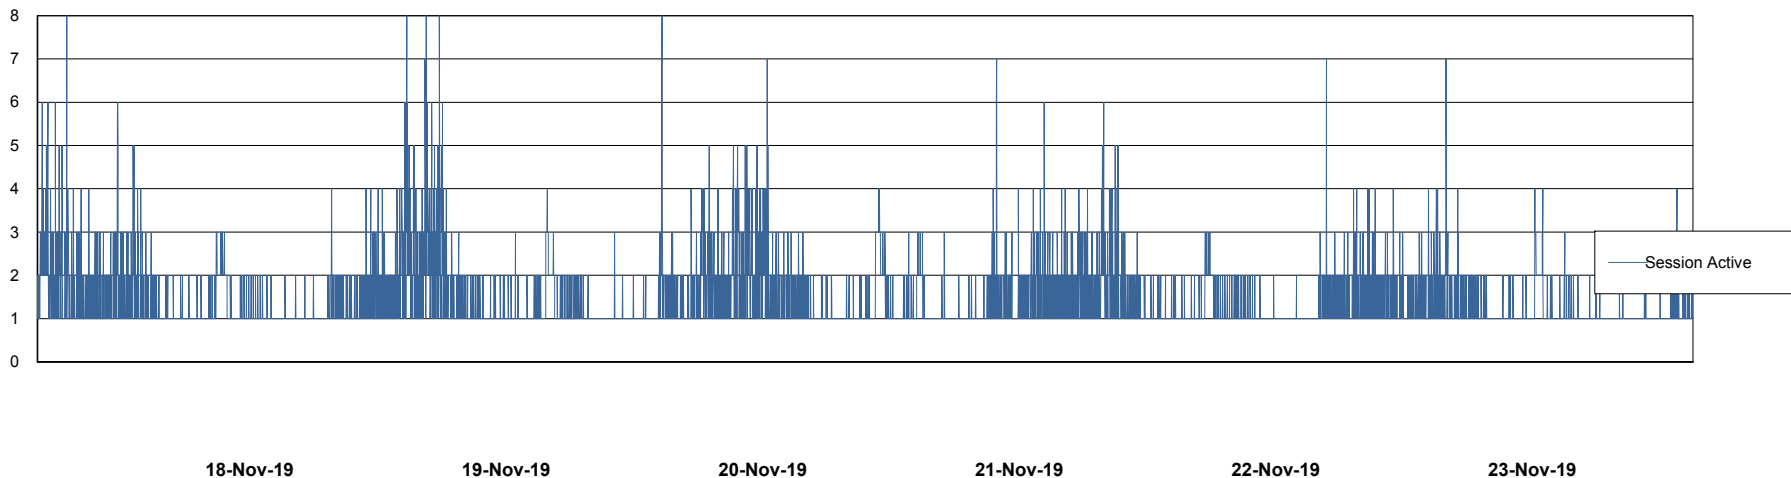

Database Performance LLGDB_Production

DB Processes Max 300
DB Sessions Max 480