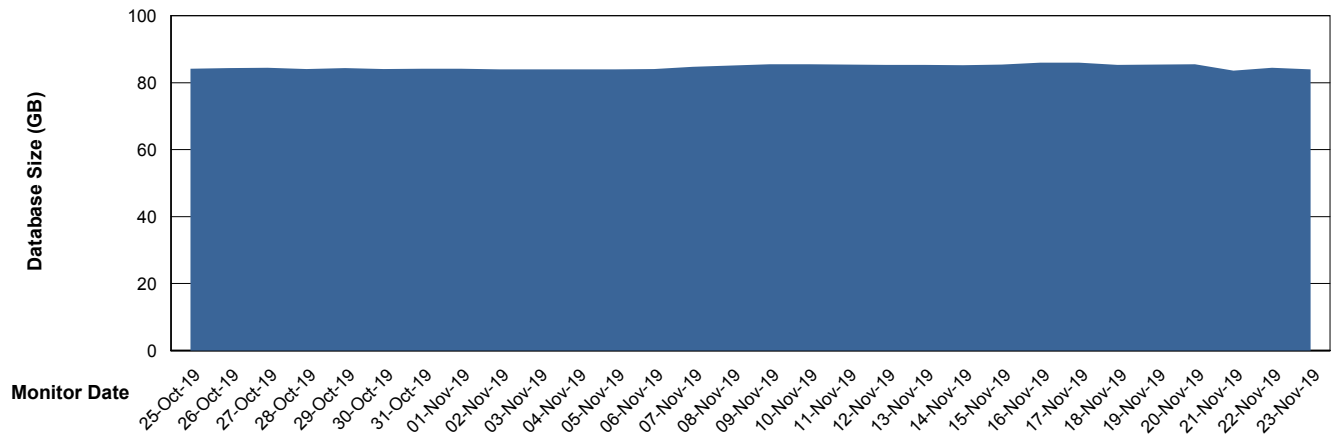

DATABASE SIZE LLGDBBI_Production

Database growth over last month