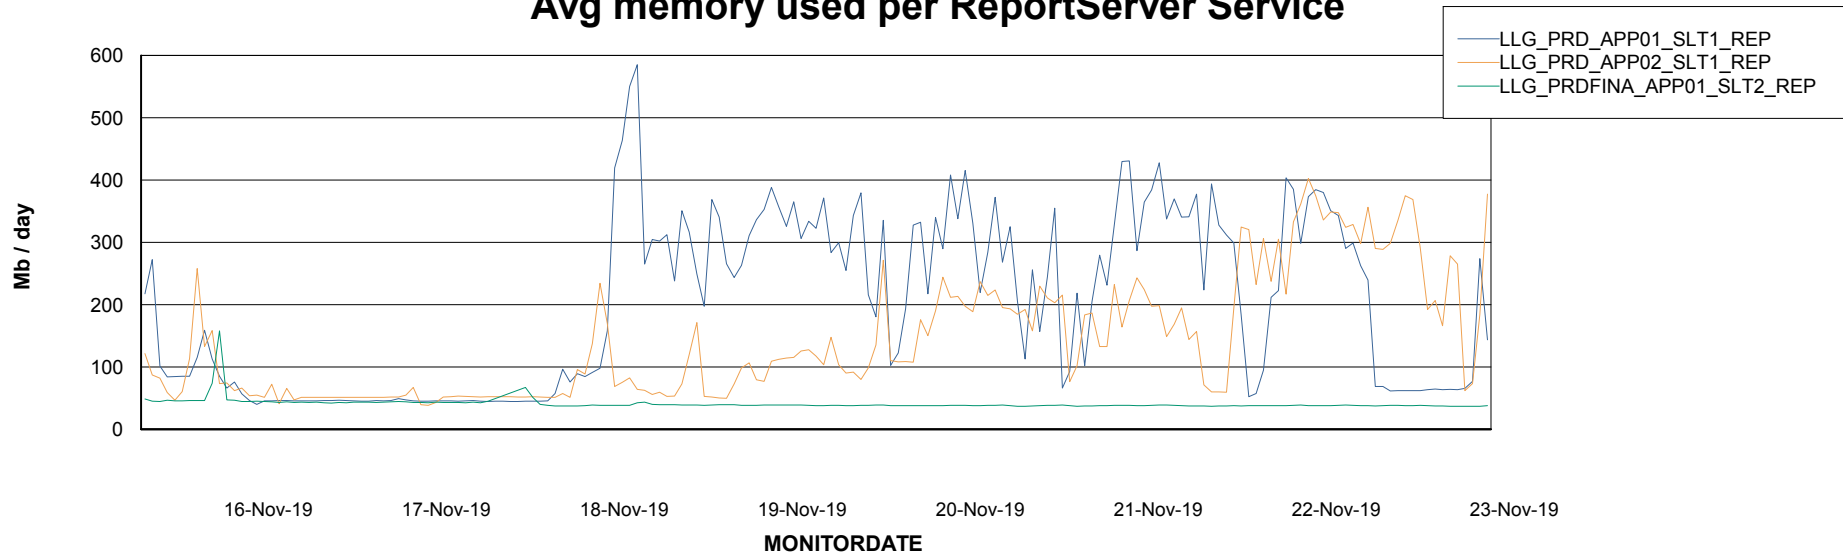

ABSolute Application Server Services

Avg memory used per ReportServer Service