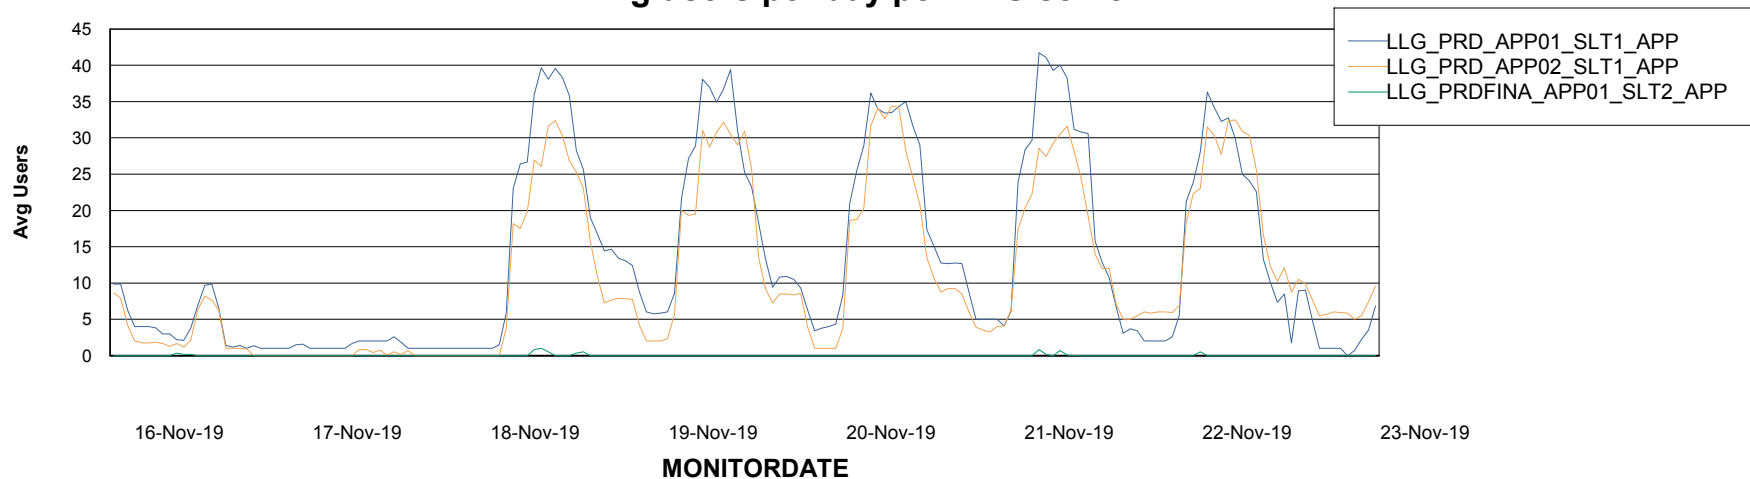

Avg users per day per ABS server