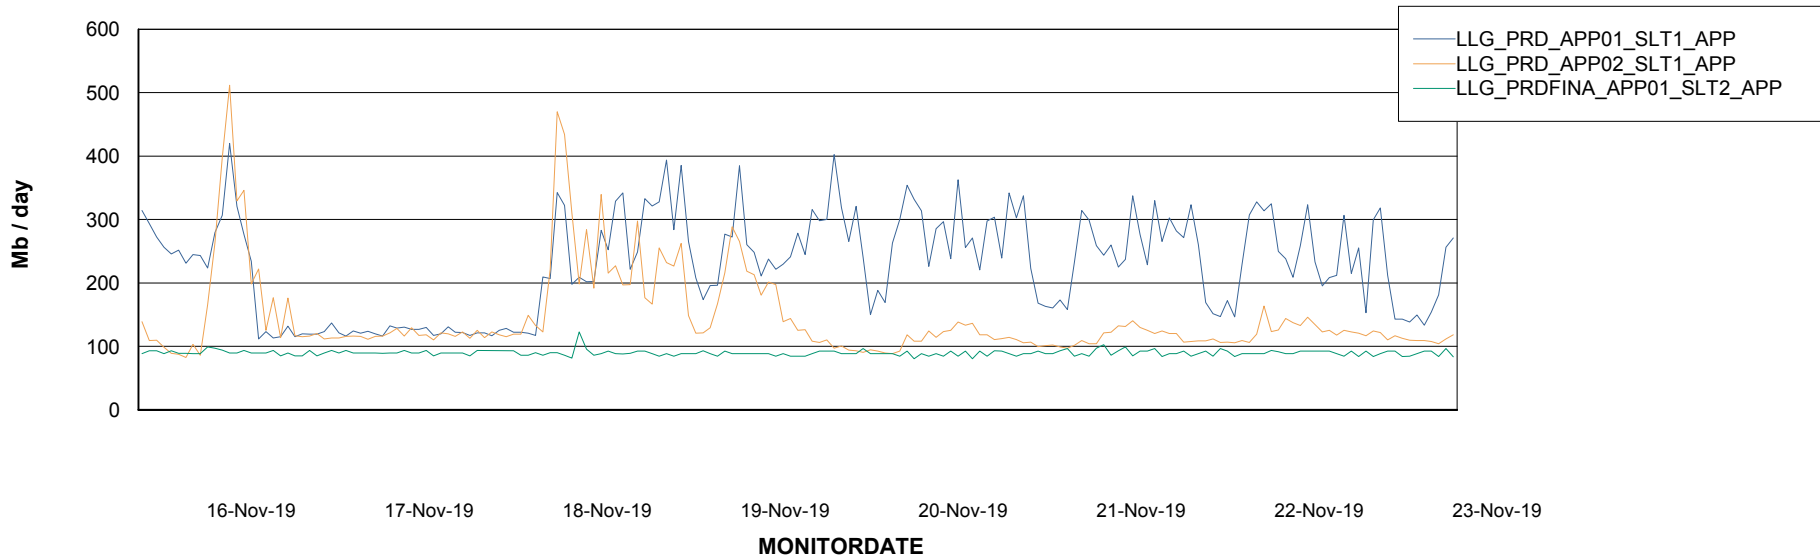

ABSSolute Application Server Services

Avg memory used per ABS Server Service