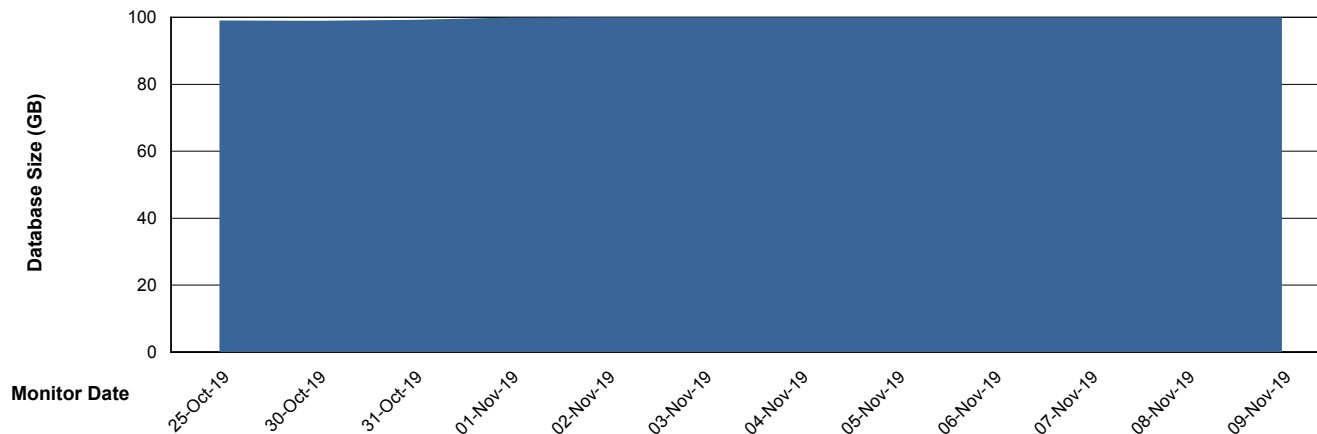

Weekly SLA Customer Report

Customer FIS_Production
Database ID 46

Weekly SLA Customer Report

Customer FIS_Production
Database ID 46

DATABASE SIZE FISDB_PRD_BI

Database growth over last month

DATABASE SIZE FISDB_Production

Database growth over last month

Weekly SLA Customer Report

Customer FIS_Production
Database ID 46