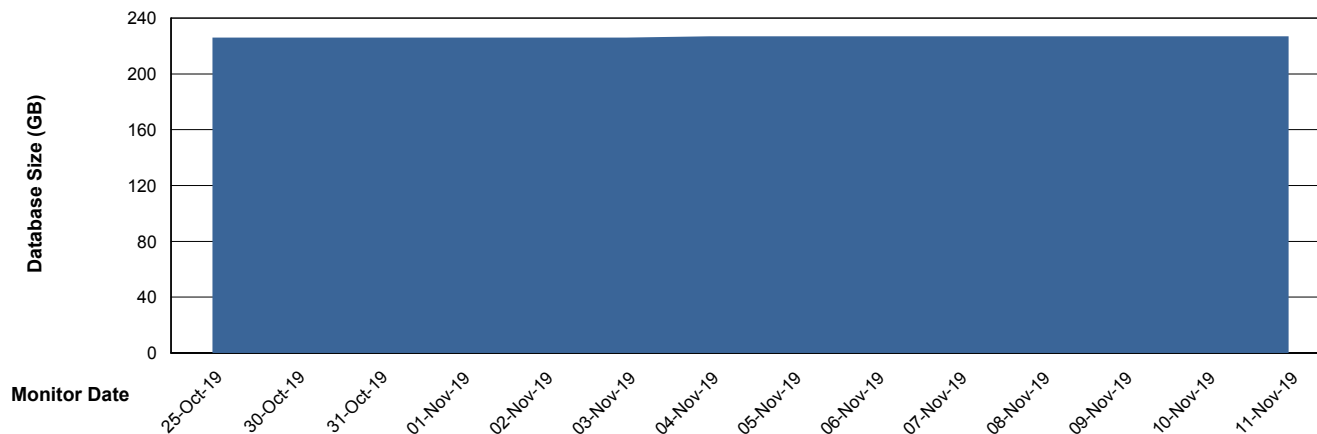

Weekly SLA Customer Report

Customer FIS_Production
Database ID 46

Weekly SLA Customer Report

Customer FIS_Production
Database ID 46

DATABASE SIZE FISDB_PRD_BI

Database growth over last month

DATABASE SIZE FISDB_Production

Database growth over last month

Weekly SLA Customer Report

Customer FIS_Production
Database ID 46