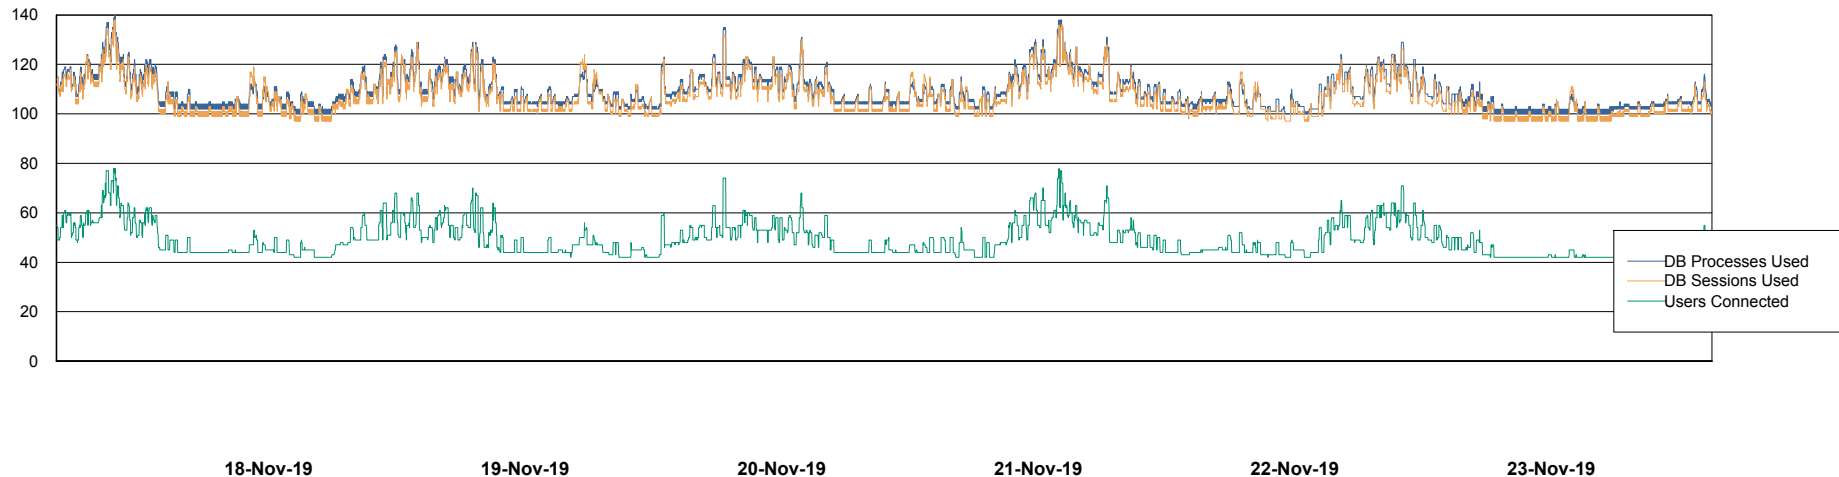

Database Performance ELJDB_Production

DB Processes Max 600
DB Sessions Max 924