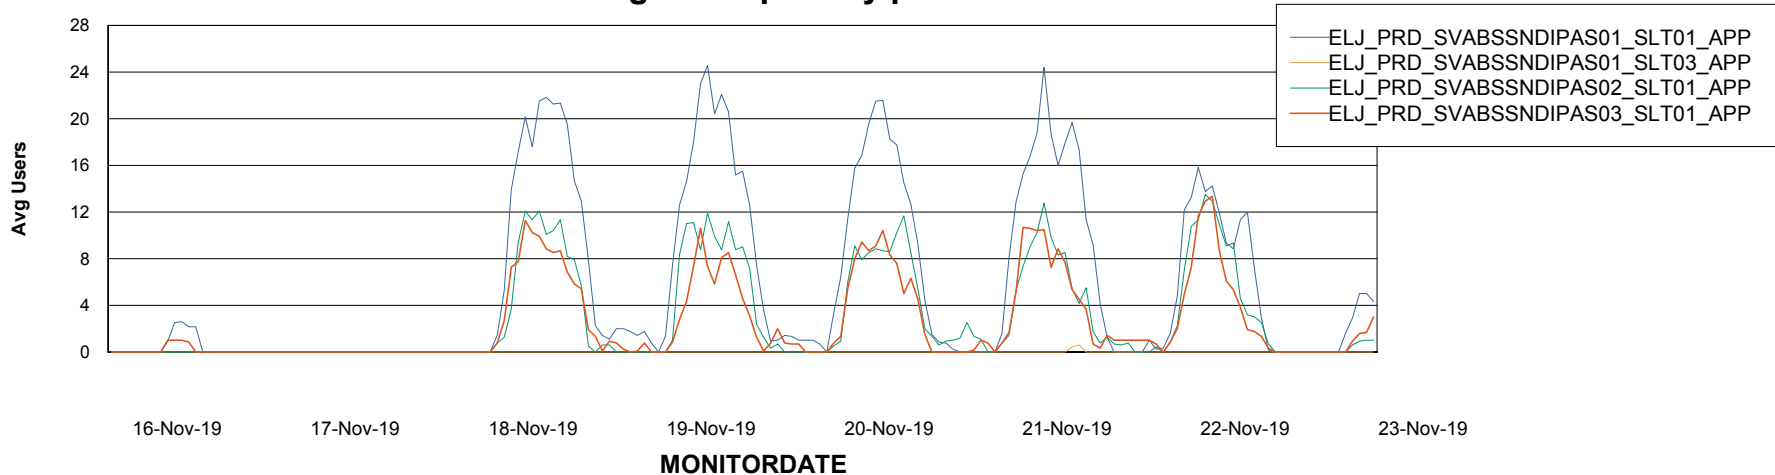

Avg users per day per ABS server