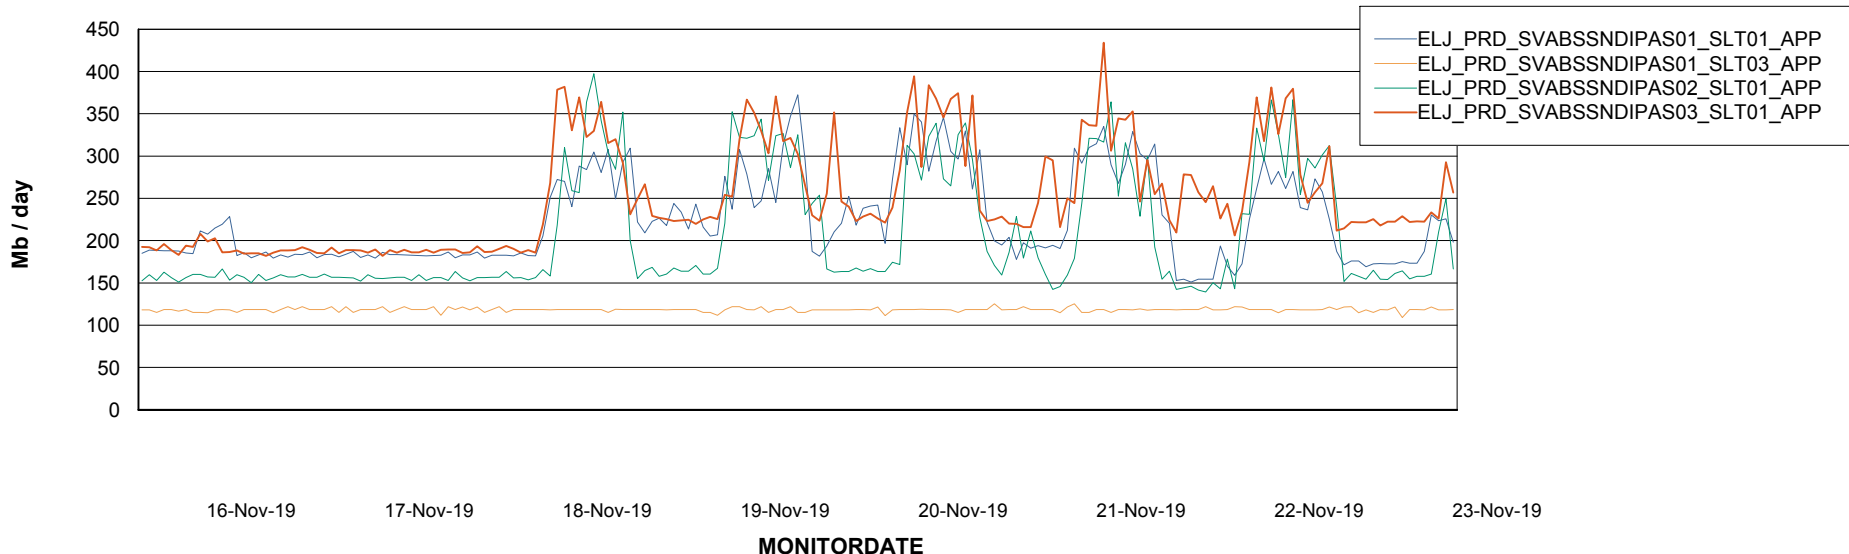

ABSSolute Application Server Services

Avg memory used per ABS Server Service