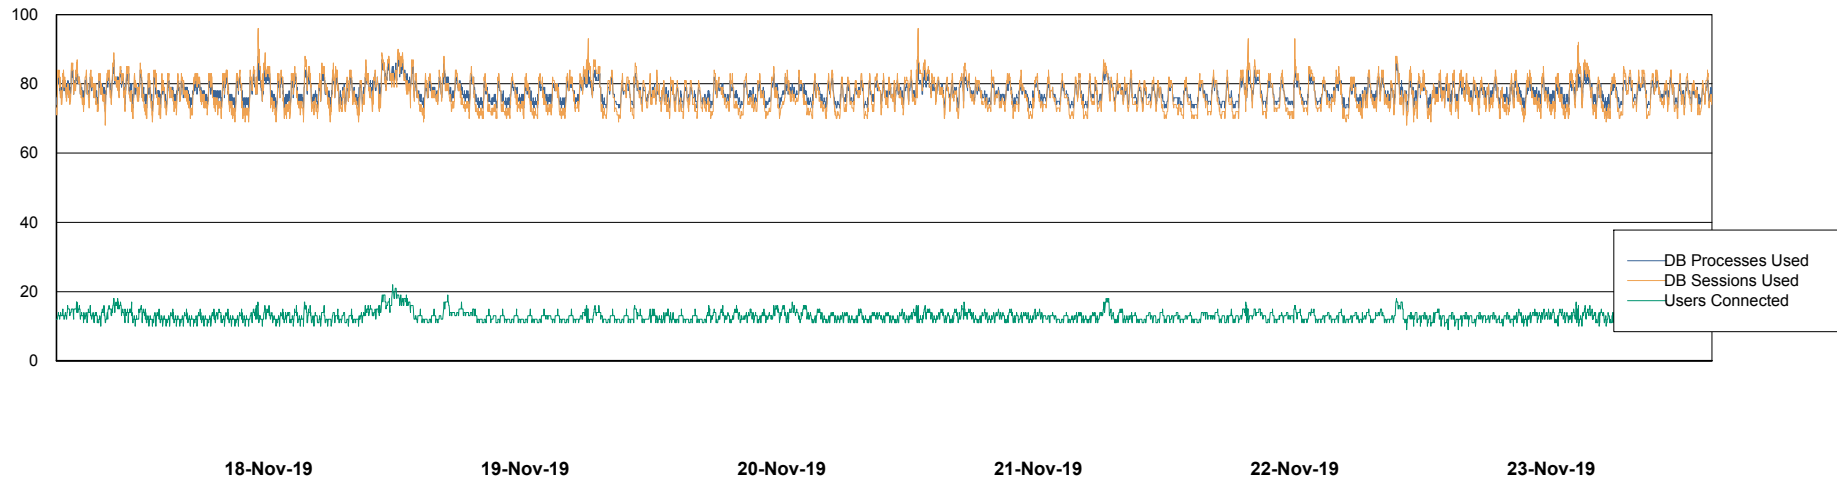

Database Performance ELJDB_PRD_BI

DB Processes Max 1,000
DB Sessions Max 1,524