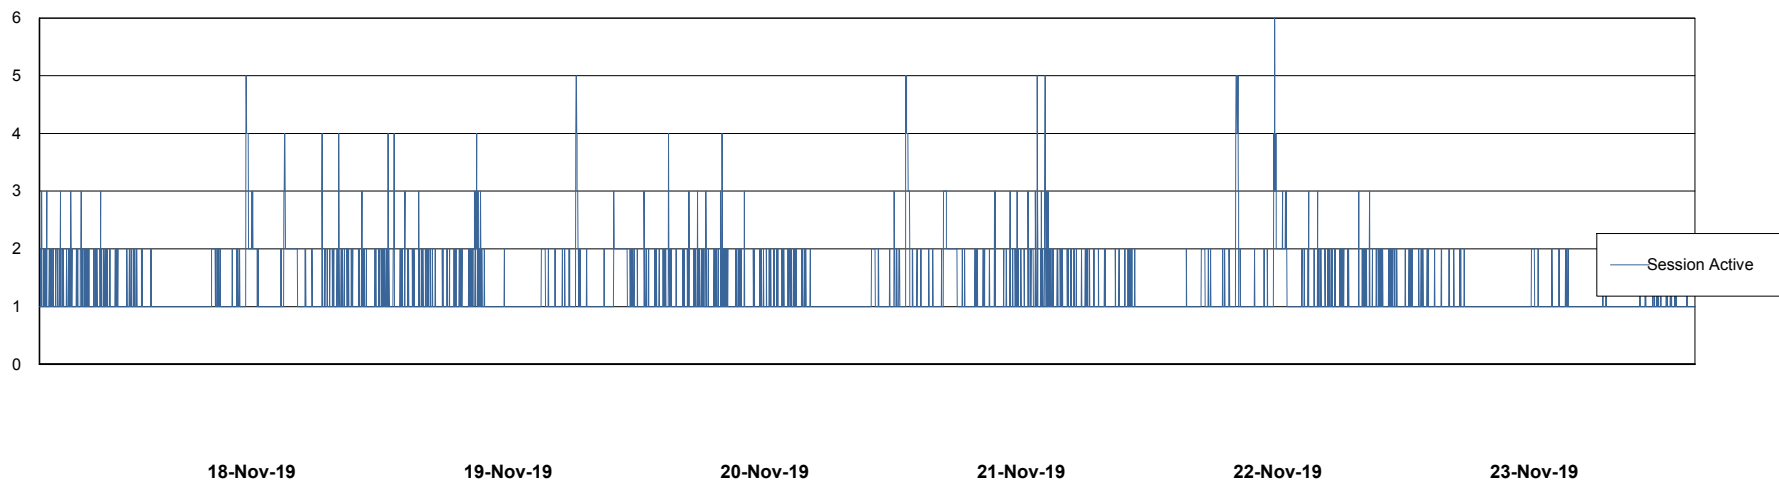

Database Performance ELJDB_Production

DB Processes Max 600
DB Sessions Max 924