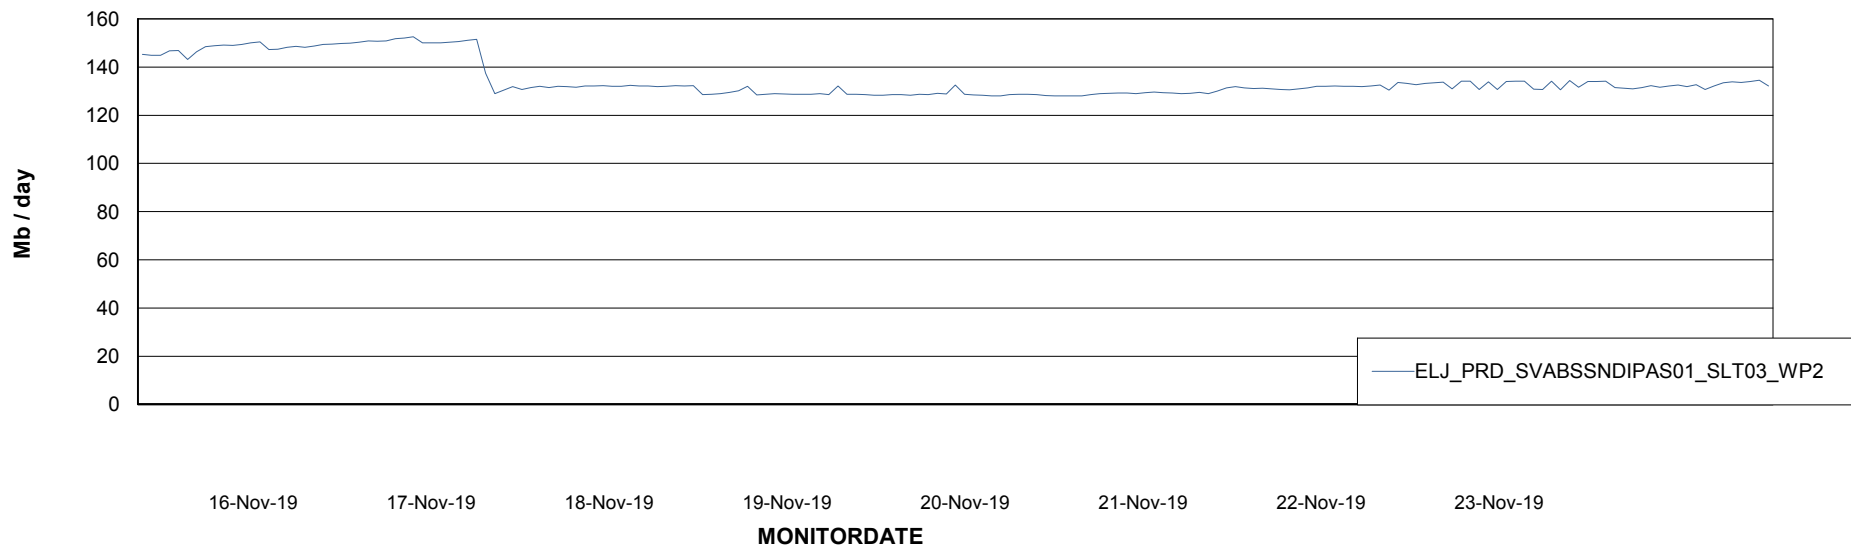

ABSSolute Web Component Services

Avg memory used per ABS Web component