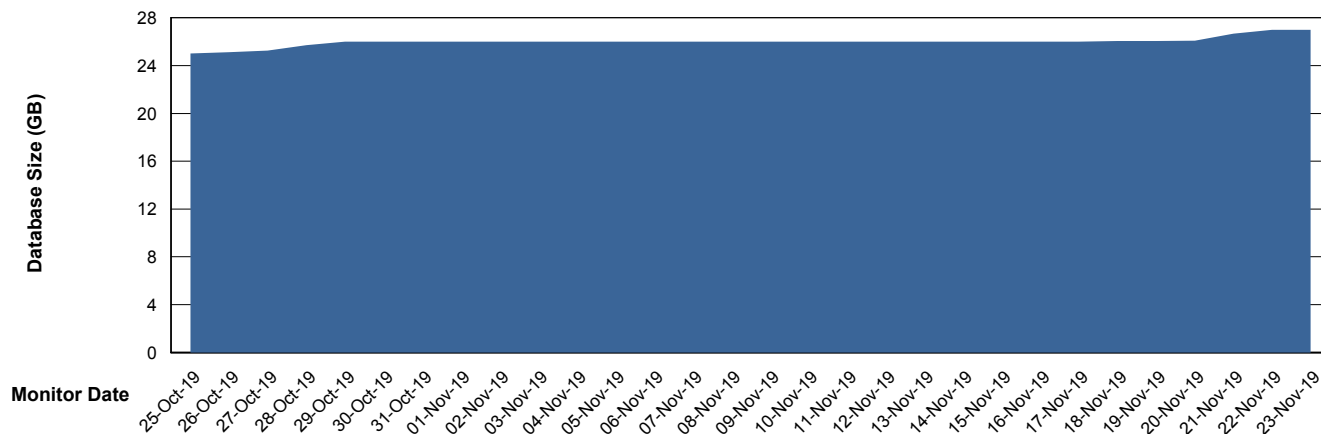

DATABASE SIZE ELJDB_Production

Database growth over last month