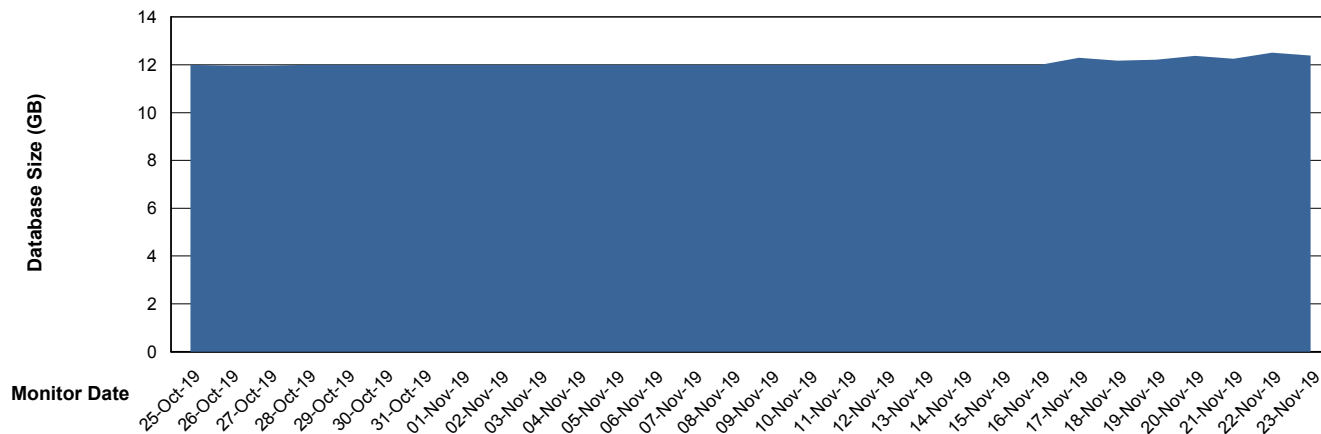

DATABASE SIZE ELJDB_PRD_BI

Database growth over last month