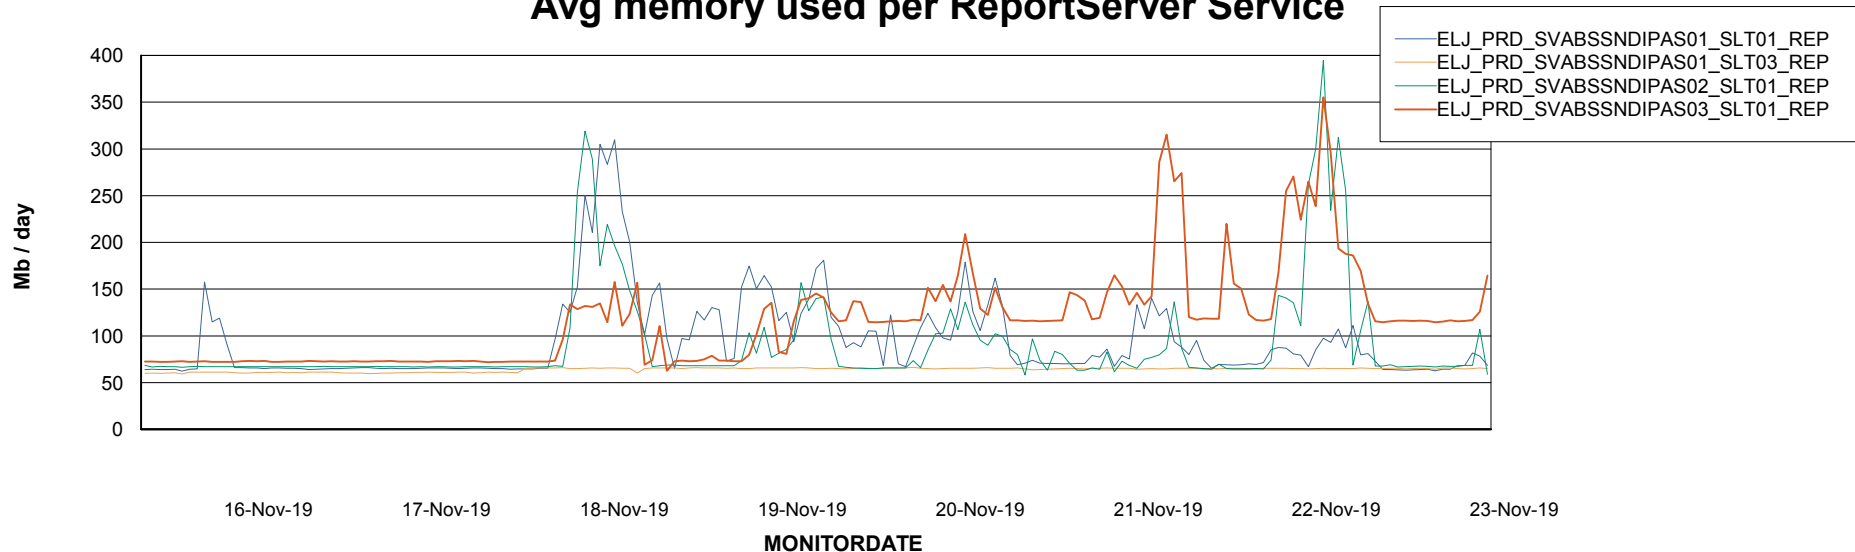

ABSSolute Application ReportServer Services

Avg memory used per ReportServer Service