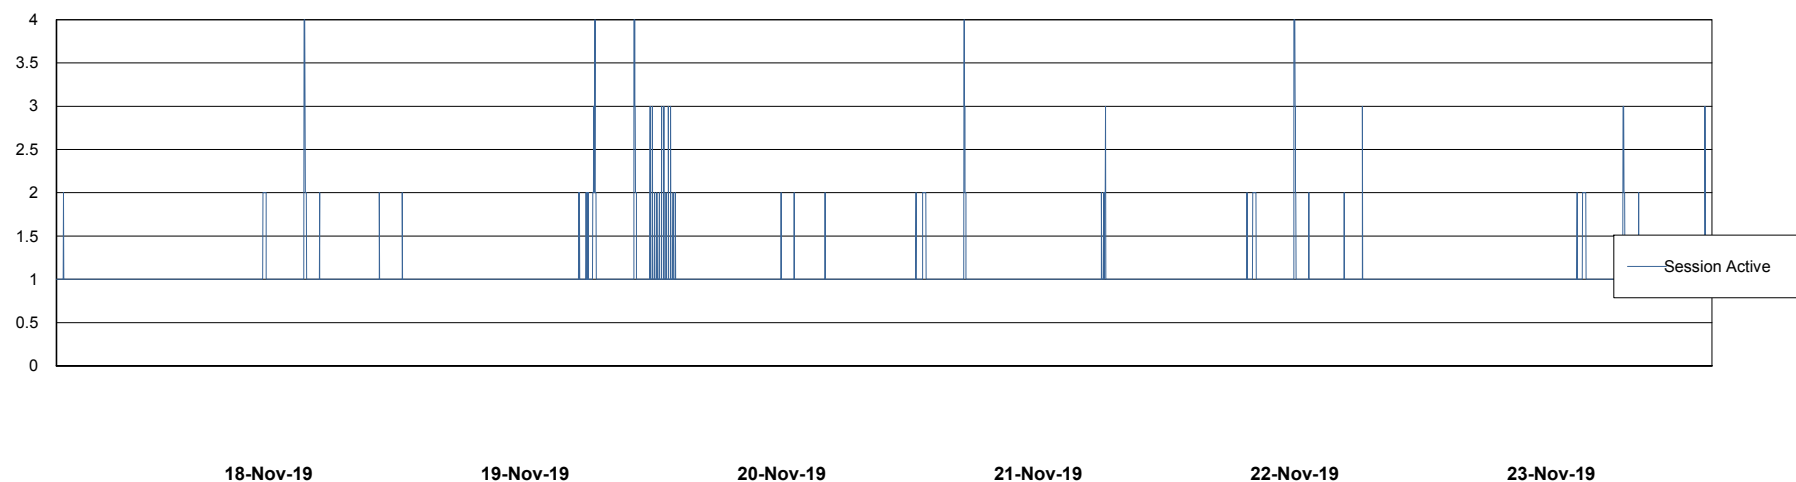

Database Performance ELJDB_PRD_BI

DB Processes Max 1,000
DB Sessions Max 1,524