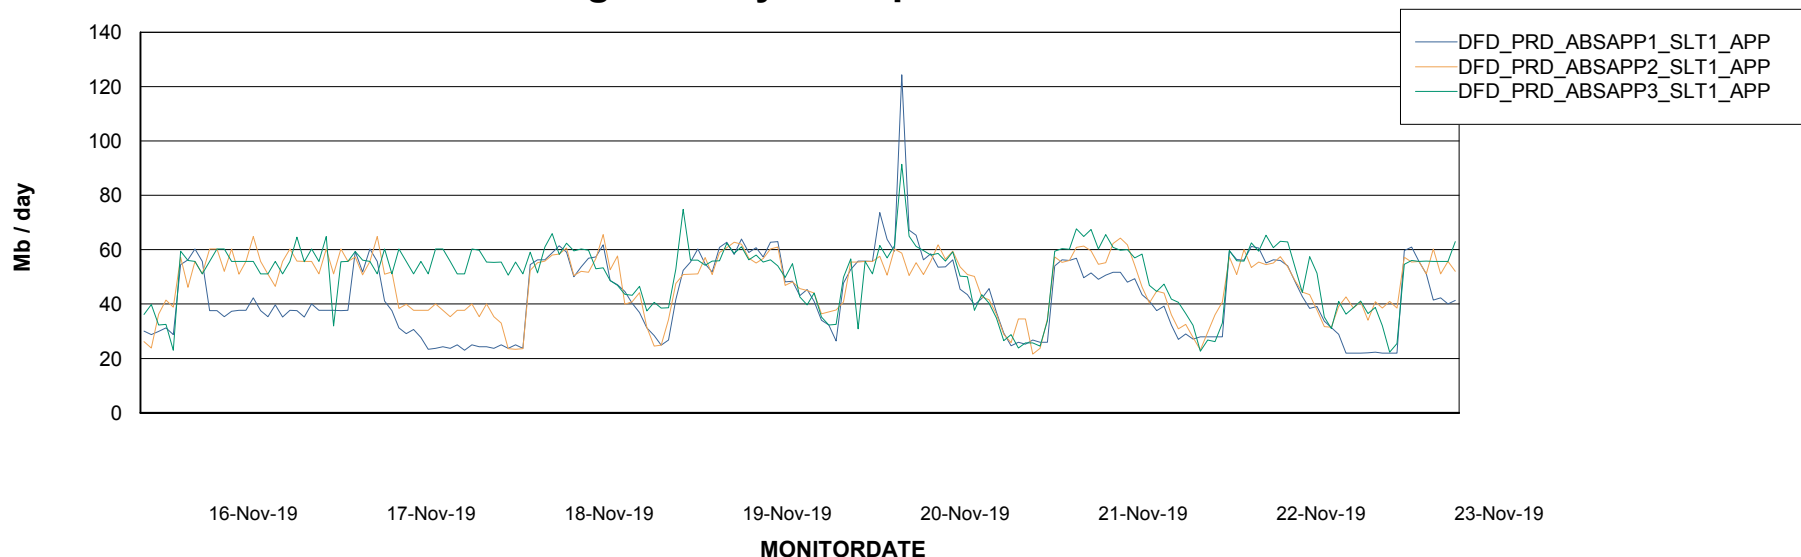

Standby Database Health DFD Production

Recovery lag for last 7 days

Weekly SLA Customer Report

Customer DFD Production
Database ID 39

ABSSolute Application Server Services

Avg memory used per ABS Server Service