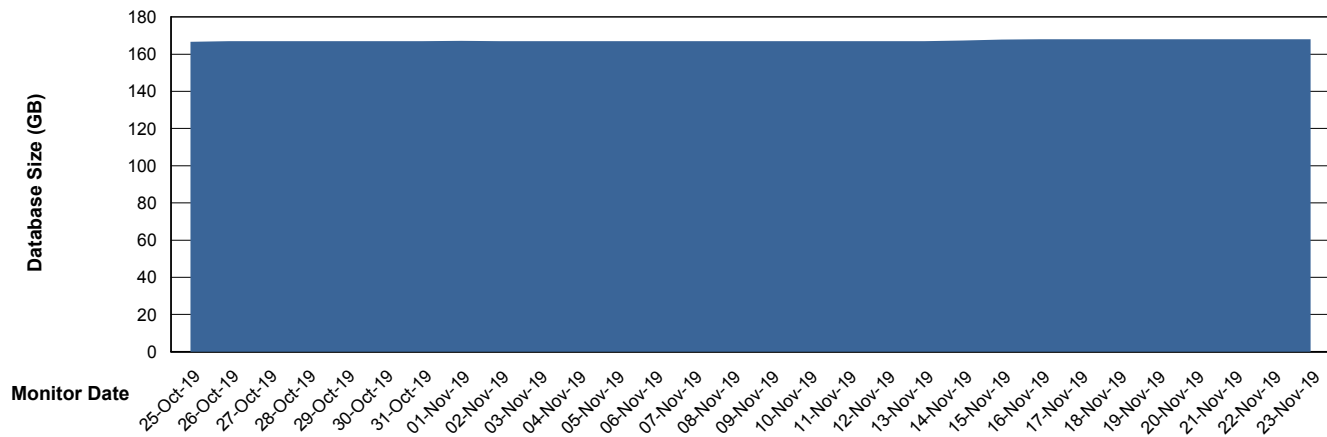

Database Performance DFDDDB_Standby

DB Processes Max 600
DB Sessions Max 928

Weekly SLA Customer Report

Customer DFD Production
Database ID 39

Database Performance DFDDDBI_Production

DB Processes Max 500
DB Sessions Max 772

Weekly SLA Customer Report

Customer DFD Production
 Database ID 39

DATABASE SIZE DFDDDB_Production

Database growth over last month

DATABASE SIZE DFDDDBI_Production

Database growth over last month

Weekly SLA Customer Report