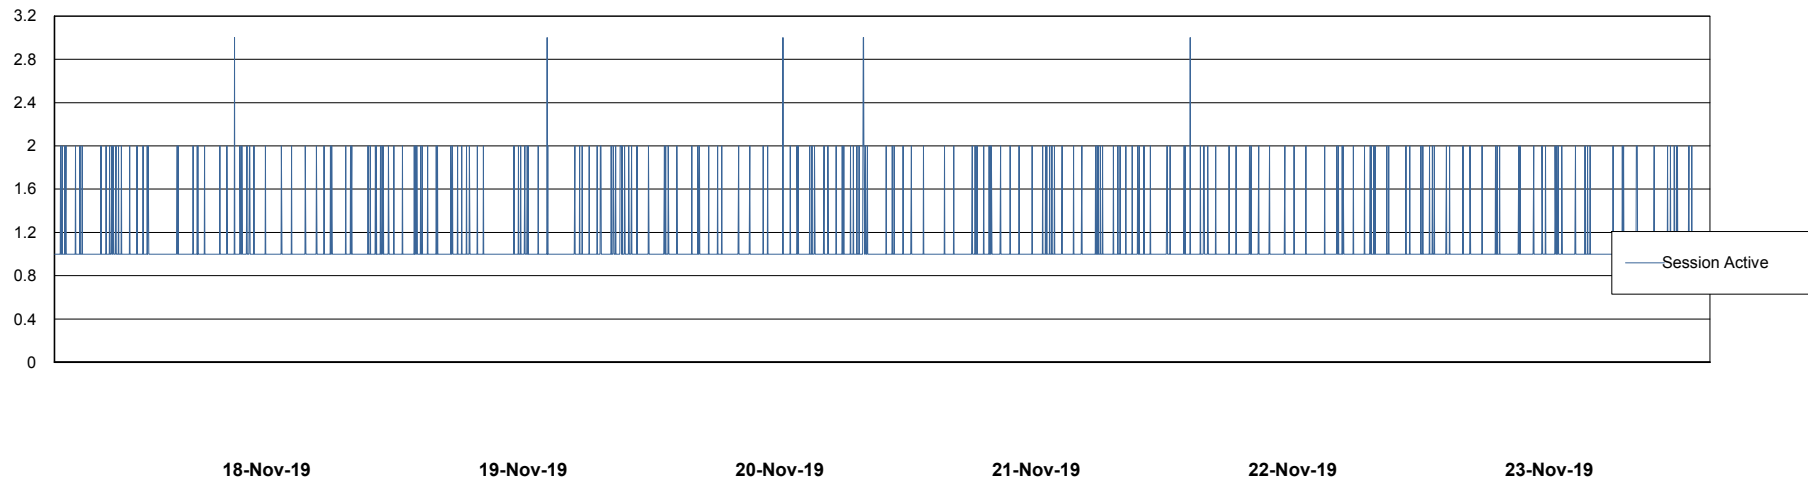

Database Performance DFDDDB_Standby

DB Processes Max 600
DB Sessions Max 928