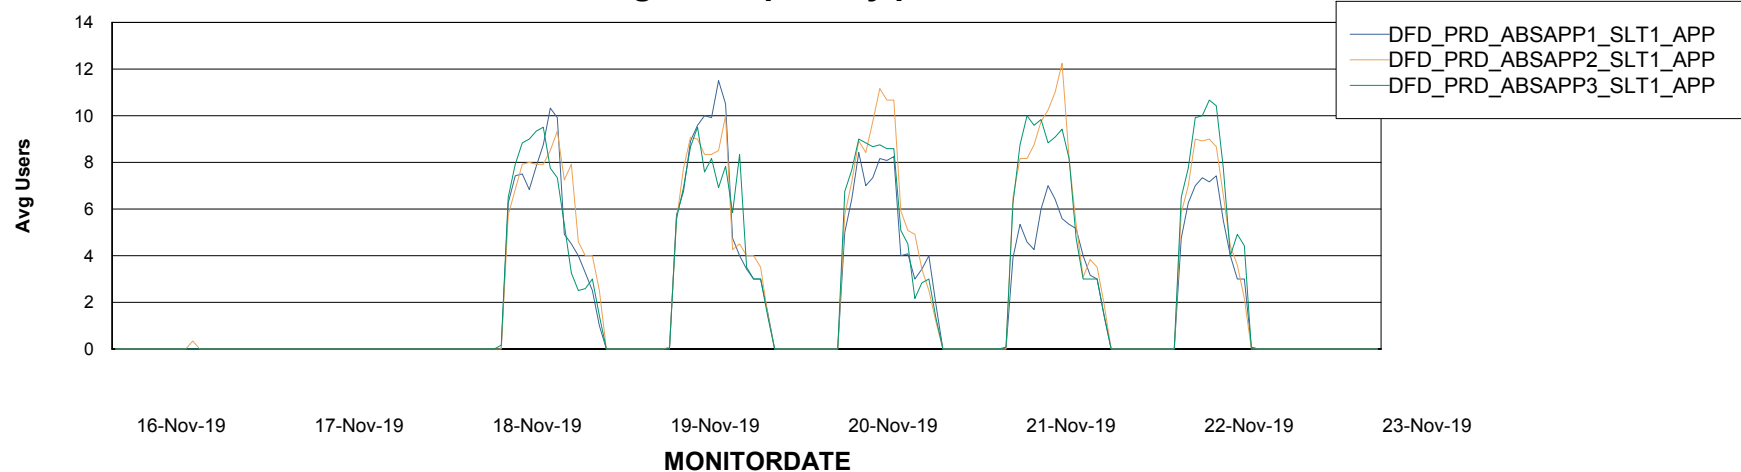

Avg users per day per ABS server