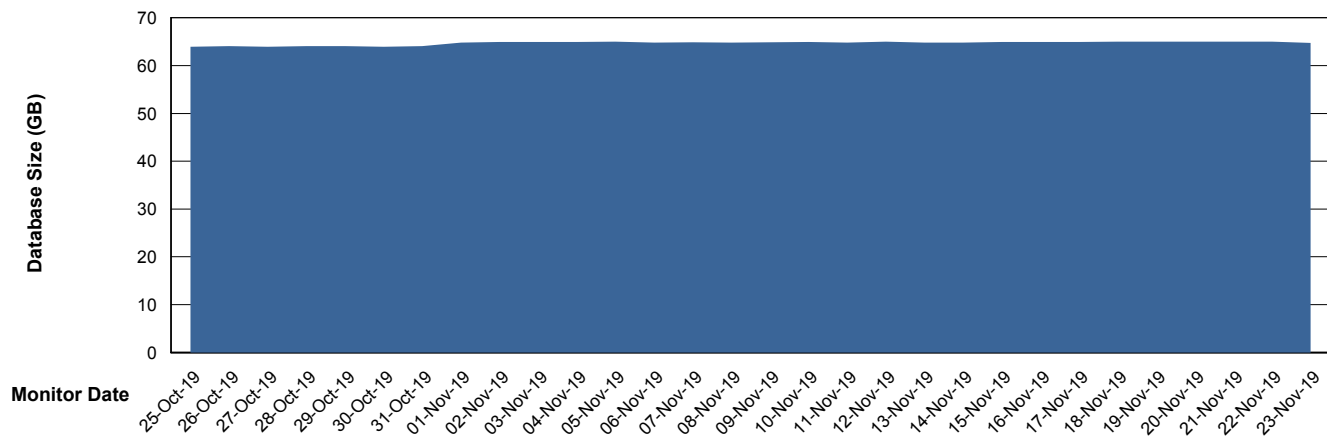

Weekly SLA Customer Report

Customer DFD Production
 Database ID 39

DATABASE SIZE DFDDDB_Production

Database growth over last month

DATABASE SIZE DFDDDBI_Production

Database growth over last month

Weekly SLA Customer Report