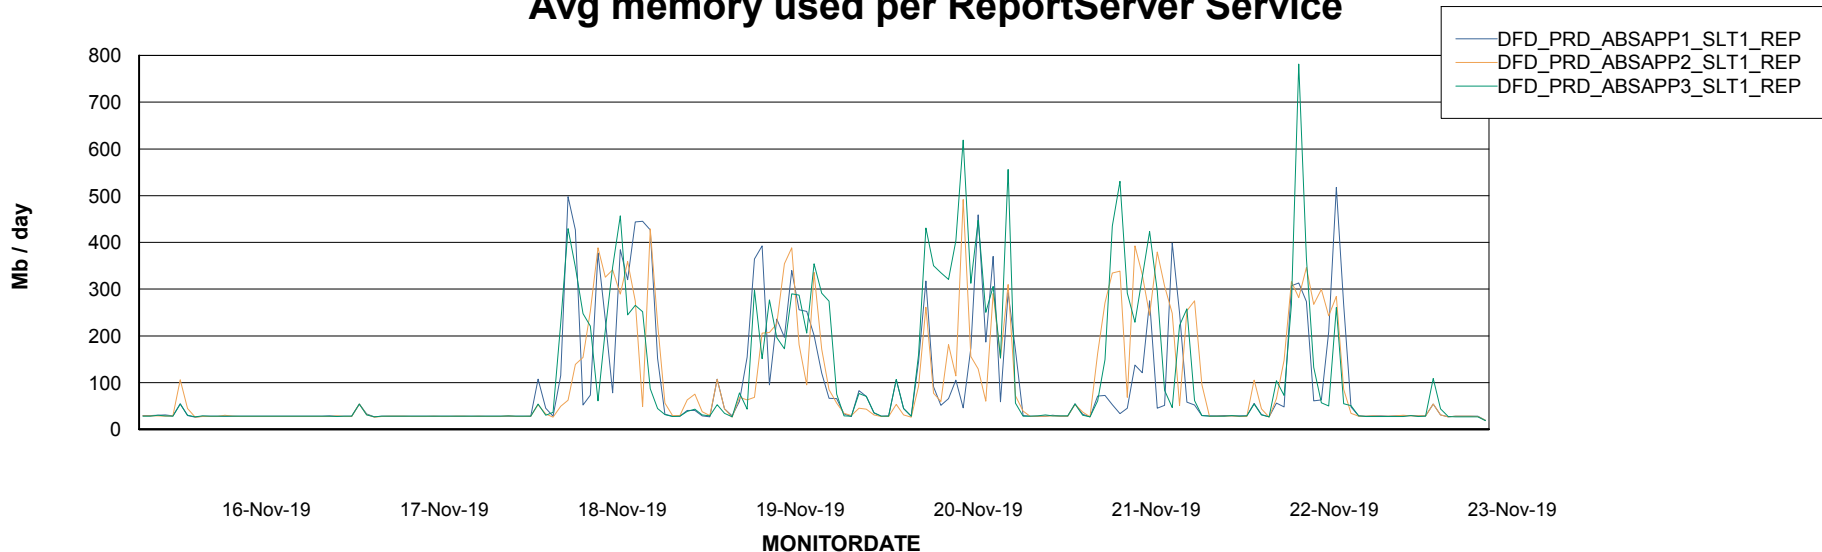

Avg users per day per ABS server

Weekly SLA Customer Report

Customer DFD Production
Database ID 39

ABSSolute Application ReportServer Services

Avg memory used per ReportServer Service

Disaster per ABS component