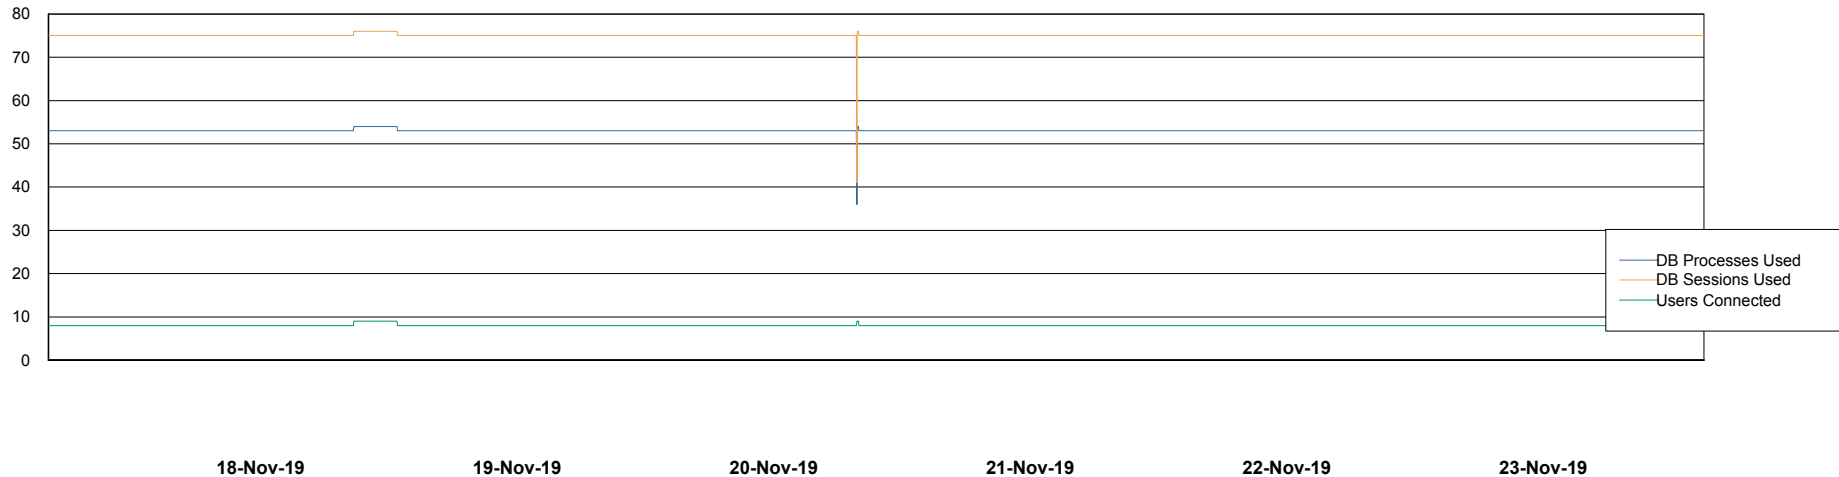

Weekly SLA Customer Report

Customer DFD Production
Database ID 39

Database Performance DFDDB_Production

DB Processes Max 600
DB Sessions Max 928

Weekly SLA Customer Report

Customer DFD Production
Database ID 39

Database Performance DFDDDB_Standby

DB Processes Max 600
DB Sessions Max 928

Weekly SLA Customer Report

Customer DFD Production
Database ID 39

Database Performance DFDDDBI_Production

DB Processes Max 500
DB Sessions Max 772