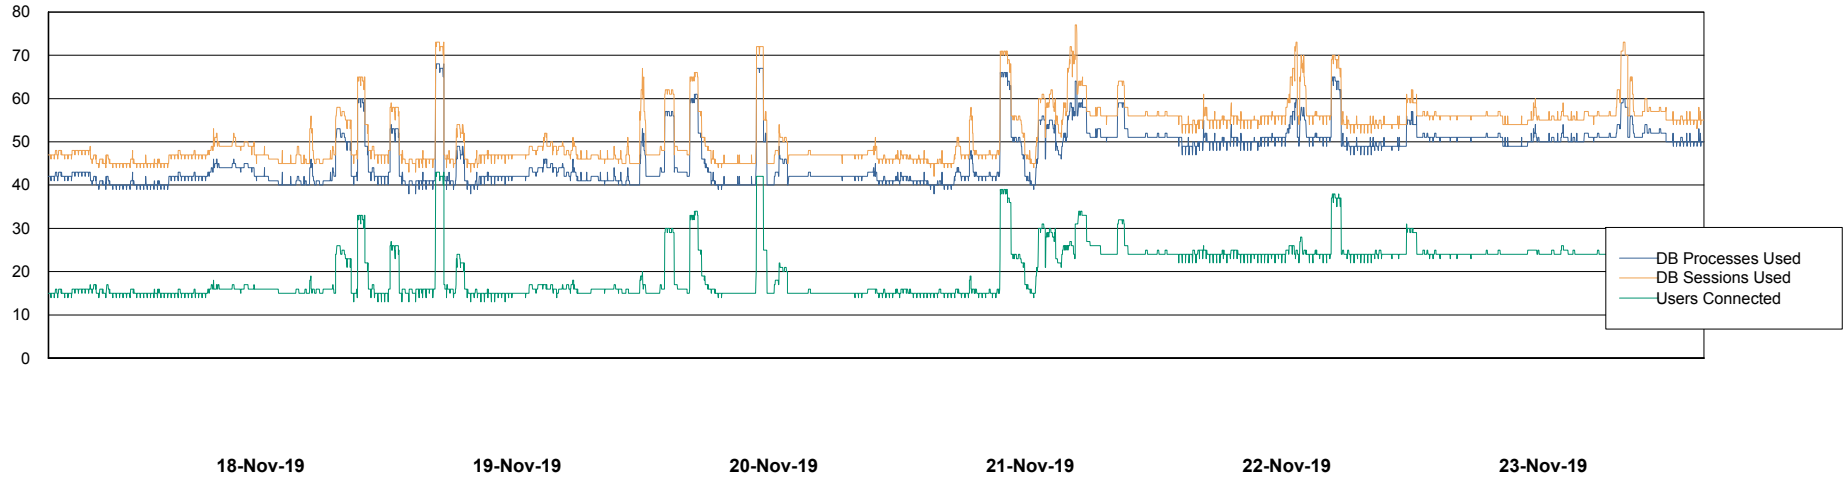

Database Performance DFDDDB_Standby

DB Processes Max 600
DB Sessions Max 928

Weekly SLA Customer Report

Customer DFD Production
Database ID 39

Database Performance DFDDDBI_Production

DB Processes Max 500
DB Sessions Max 772