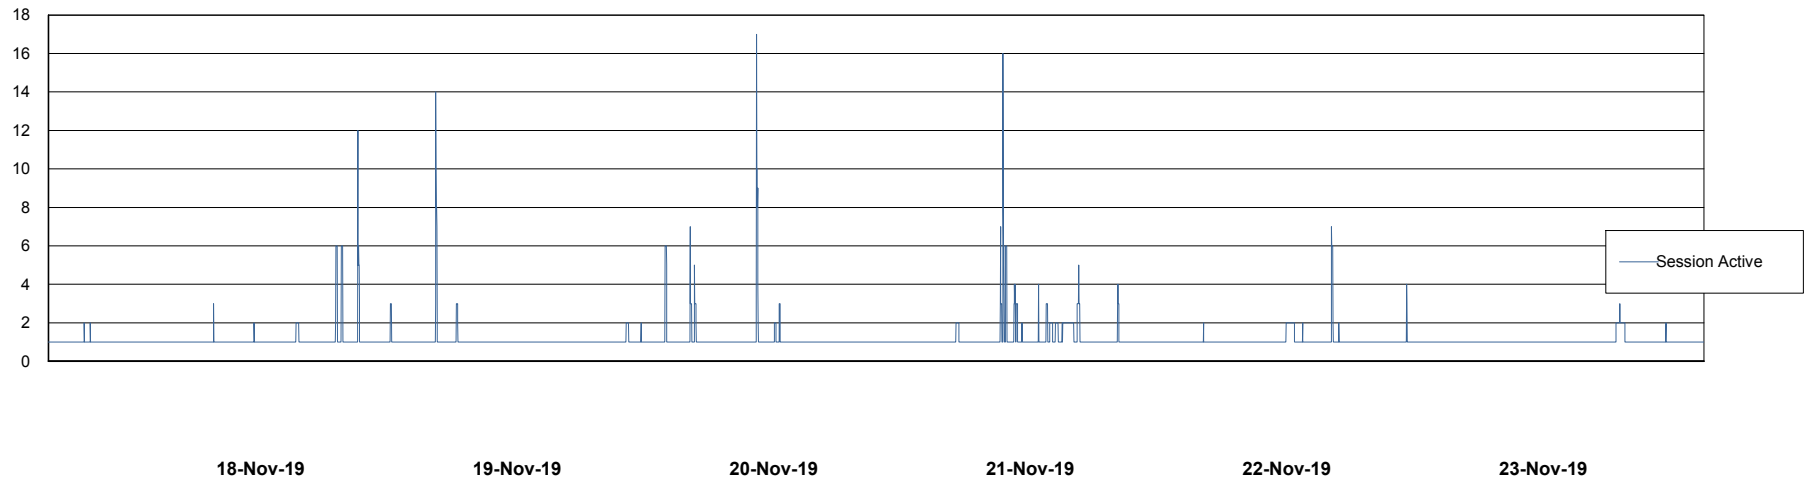

Database Performance DFDDDB_Standby

DB Processes Max 600
DB Sessions Max 928

Weekly SLA Customer Report

Customer DFD Production
Database ID 39

Database Performance DFDDDBI_Production

DB Processes Max 500
DB Sessions Max 772