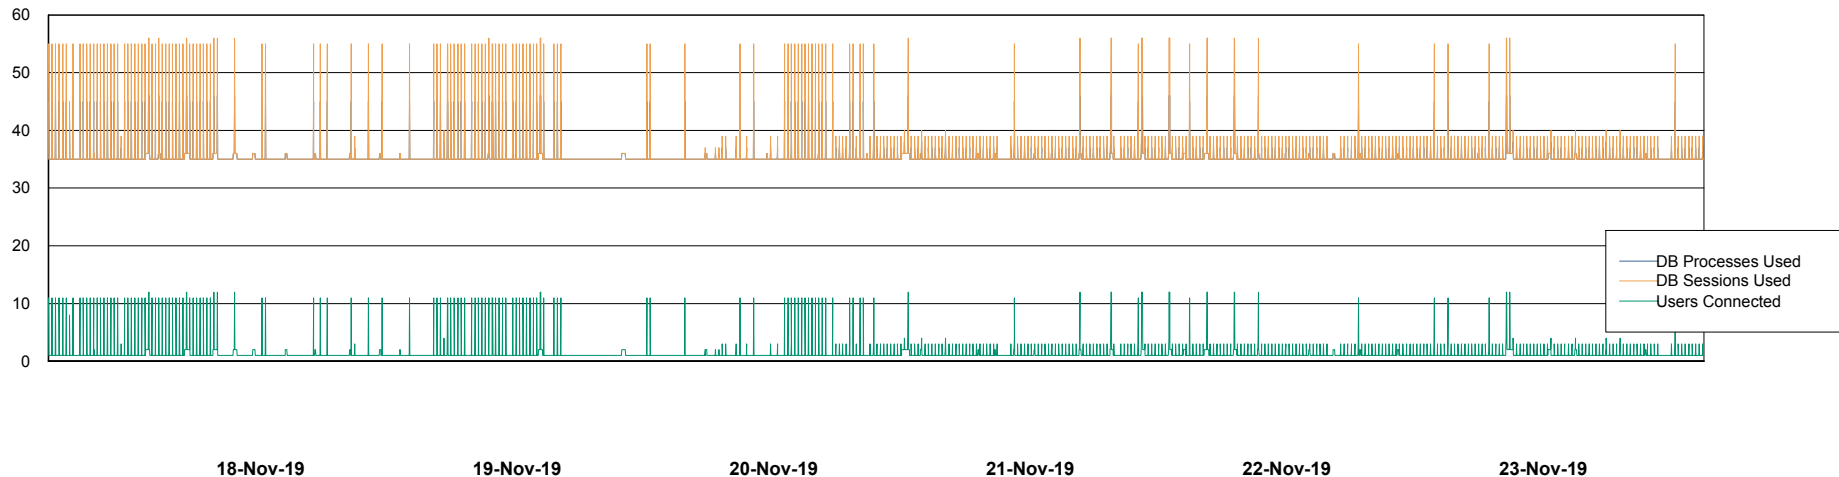

Database Performance CUS_ProdDB_Standby

DB Processes Max 300
DB Sessions Max 472