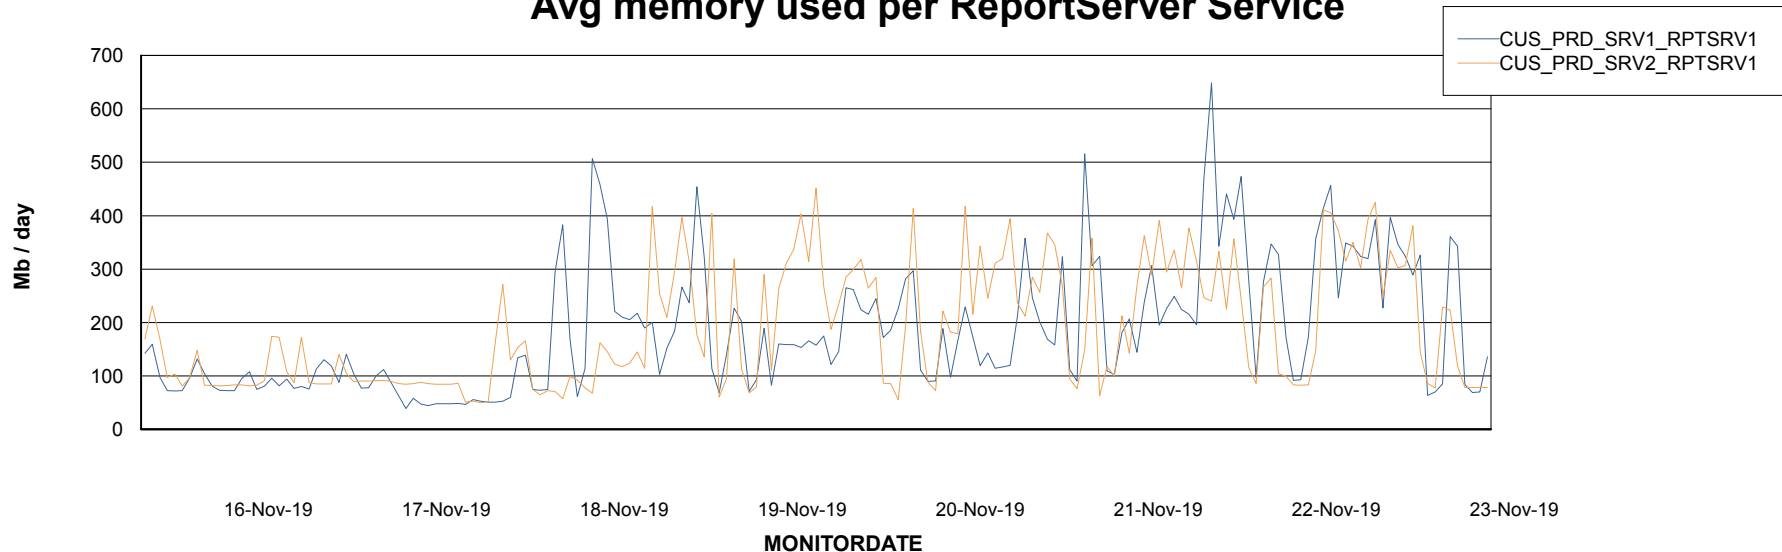

Avg memory used per ABS Server Service

Avg users per day per ABS server

Weekly SLA Customer Report

Customer CUS Production
Database ID 84

ABSSolute Web Component Services

Avg memory used per ReportServer Service