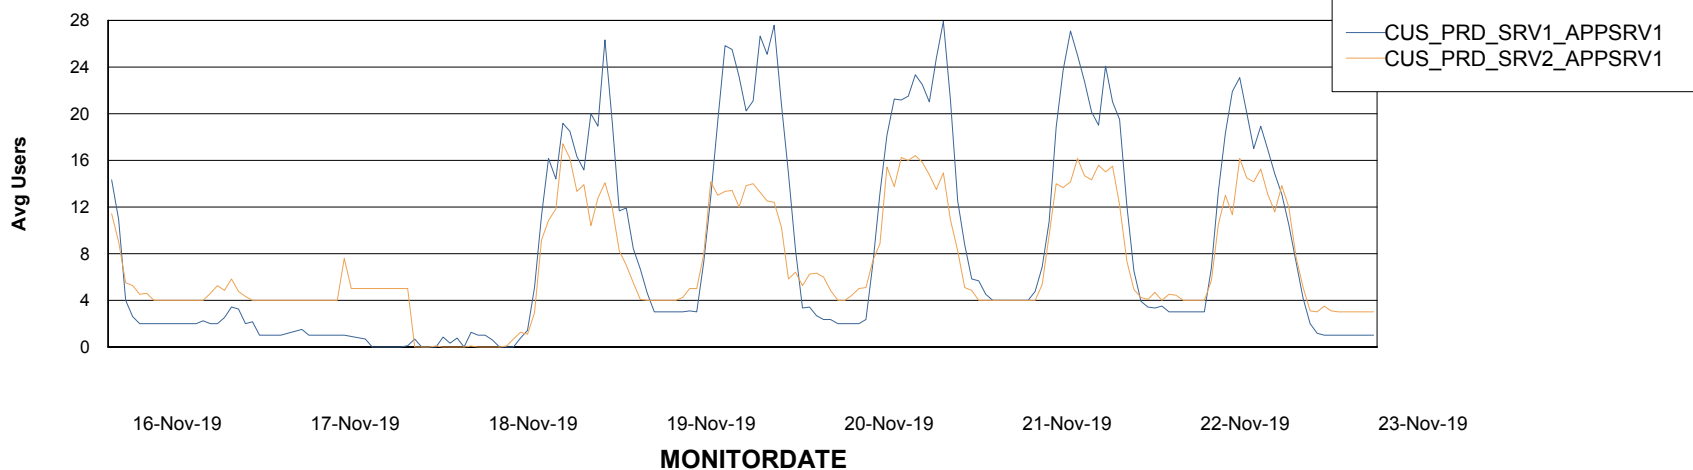

Avg users per day per ABS server