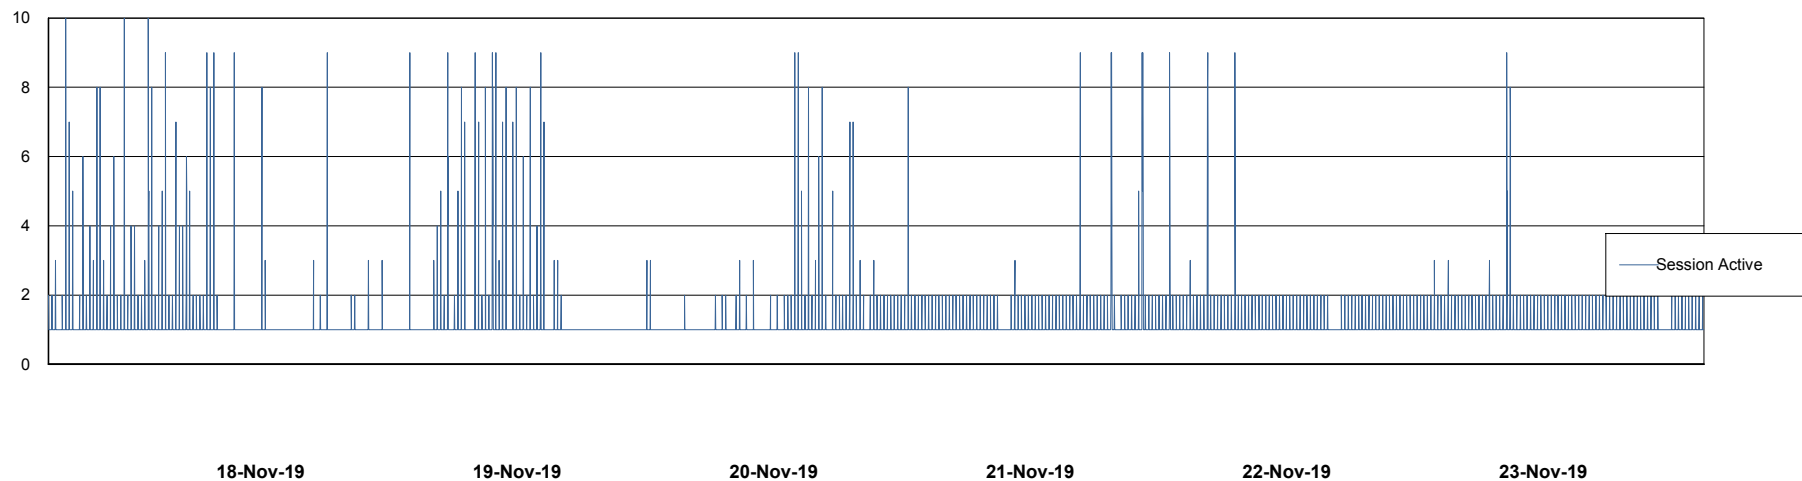

Database Performance CUS_ProdDB_Standby

DB Processes Max 300
DB Sessions Max 472