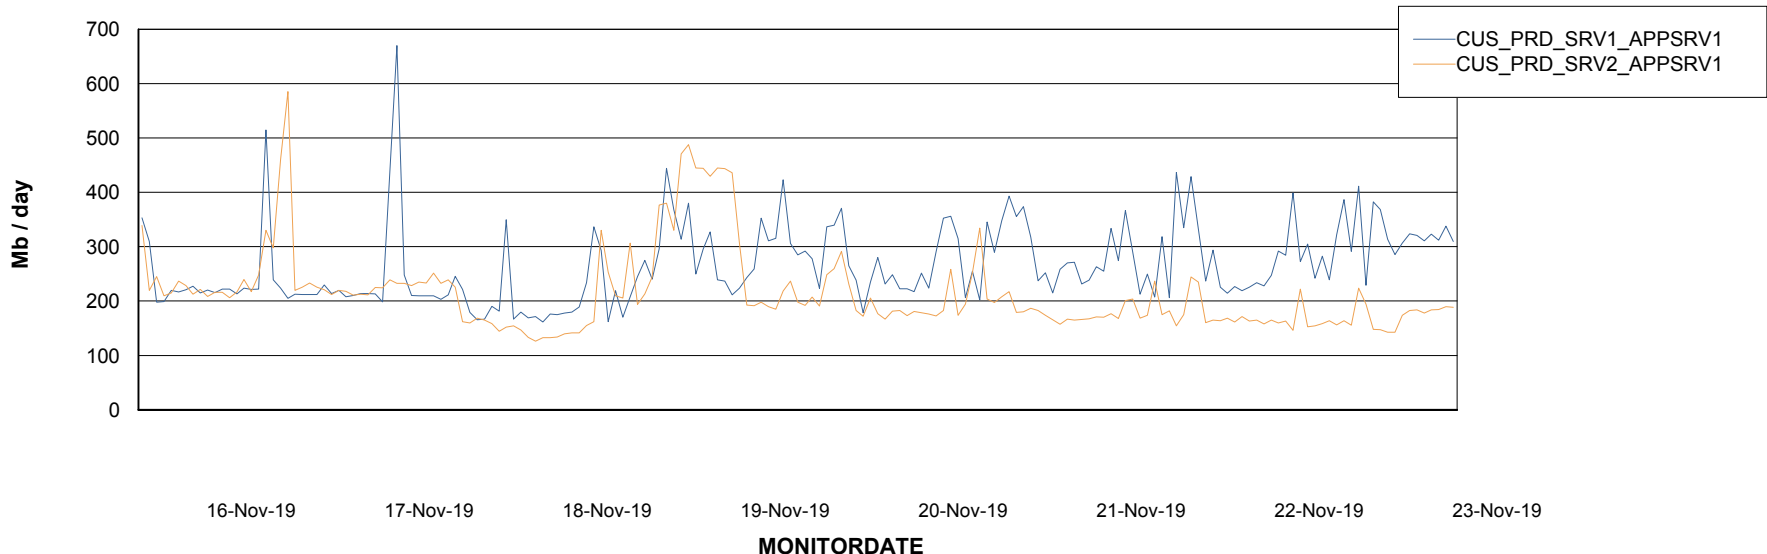

ABSolute Application Server Services

Avg memory used per ABS Server Service