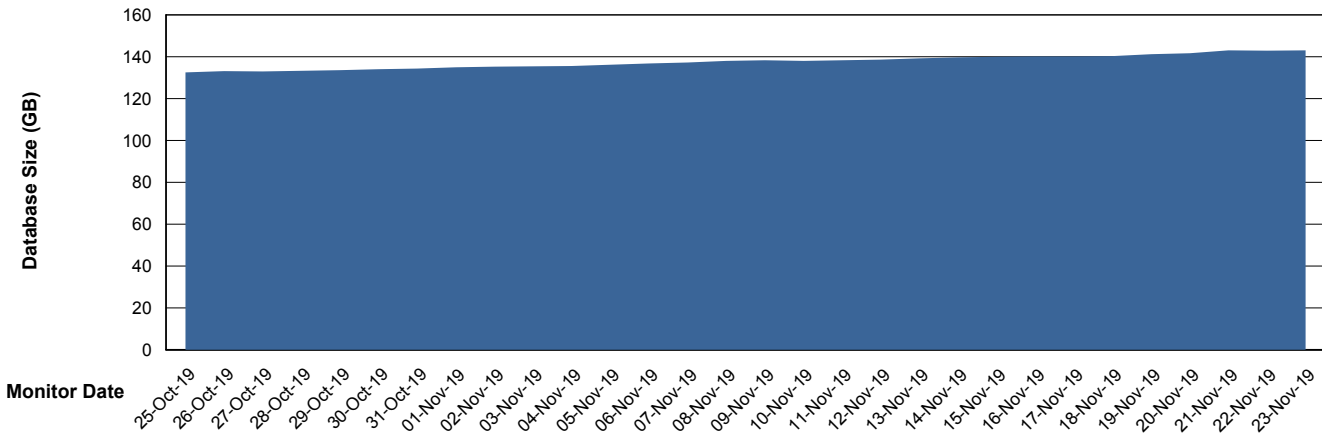

Database Performance CUS_ProdDB_Standby

DB Processes Max 300
DB Sessions Max 472

Weekly SLA Customer Report

Customer CUS Production
 Database ID 84

DATABASE SIZE CUS_ProdDB_Primary

Database growth over last month