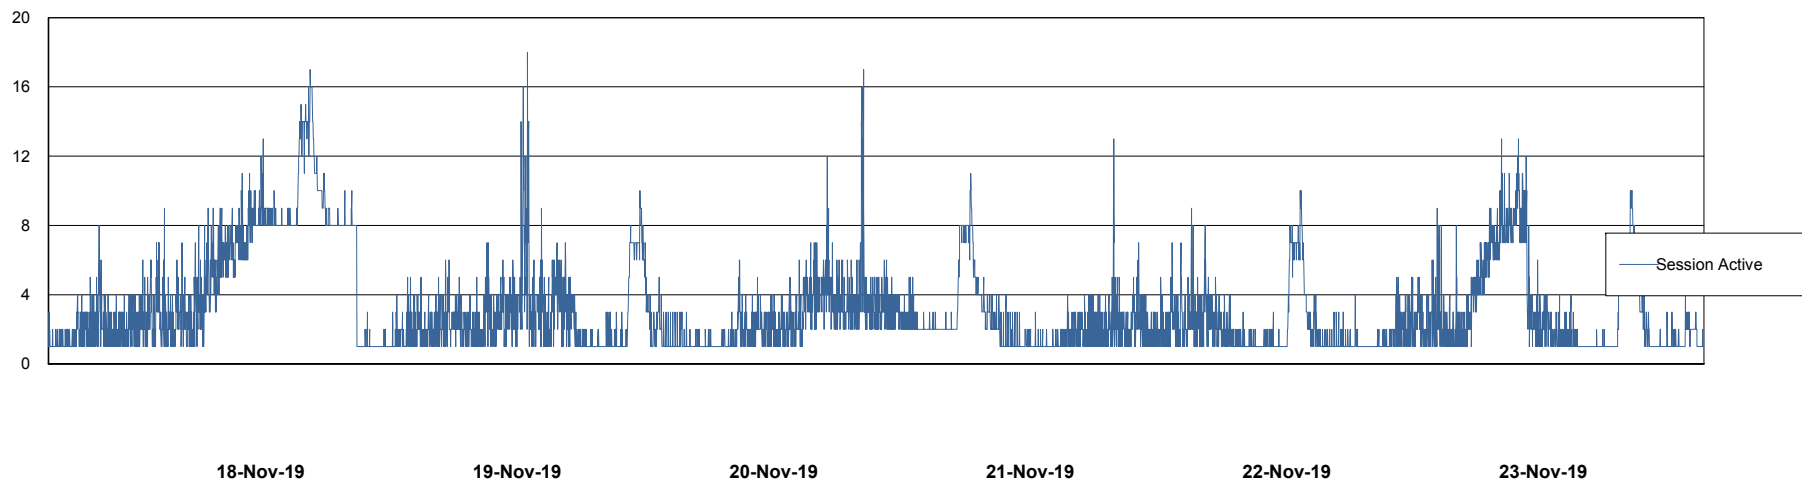

Database Performance CUS_ProdDB_Primary

DB Processes Max 300
DB Sessions Max 472