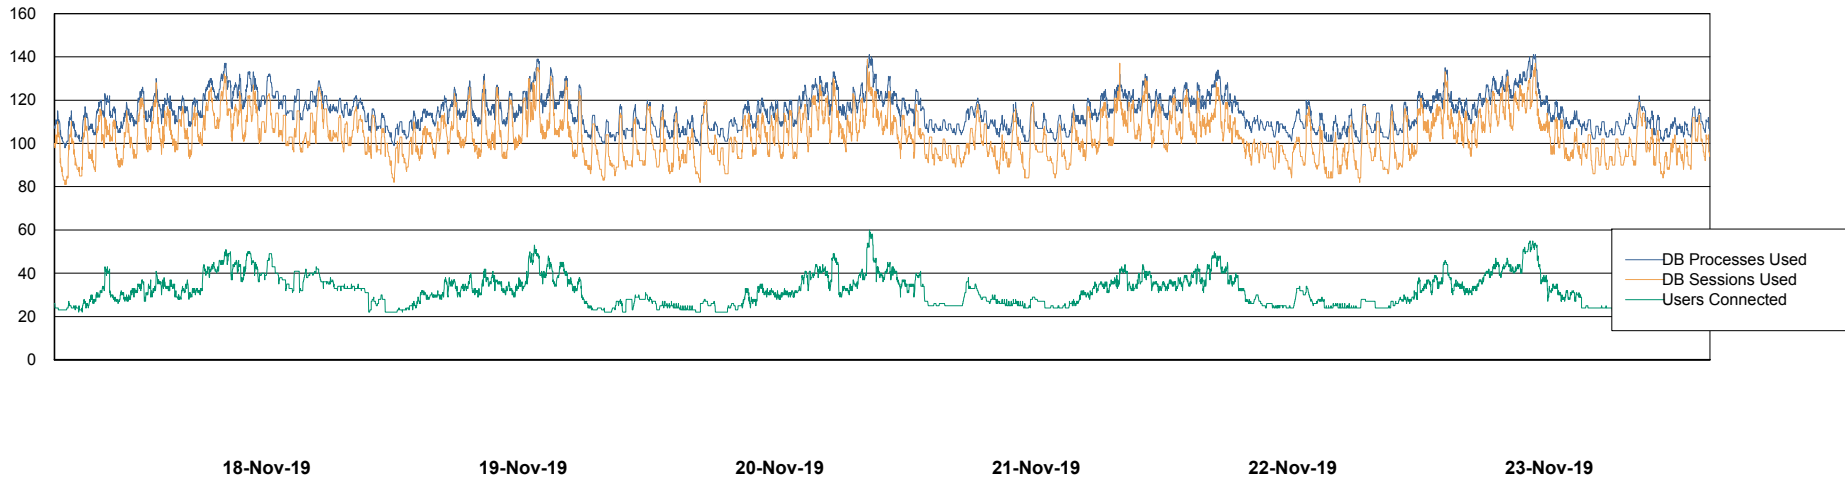

Database Performance CUS_ProdDB_Primary

DB Processes Max 300
DB Sessions Max 472