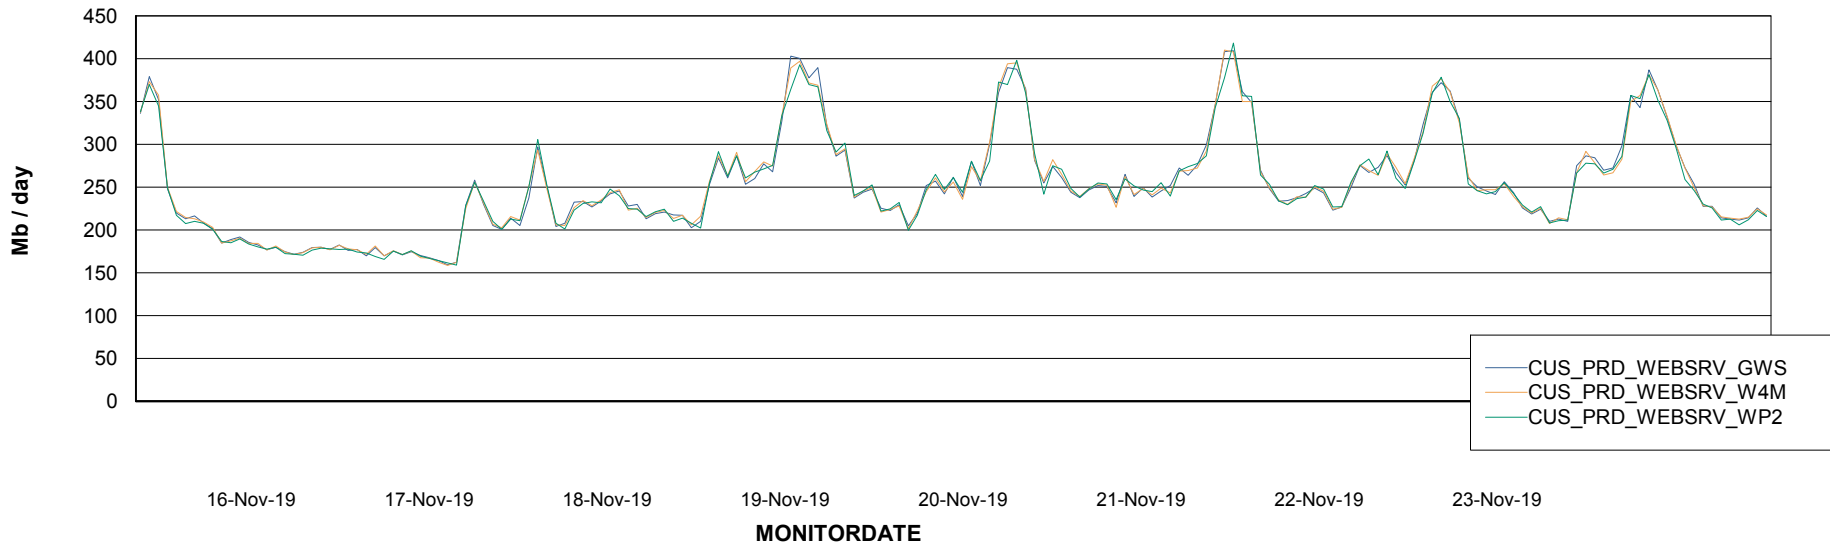

ABSSolute Web Component Services

Avg memory used per ABS Web component