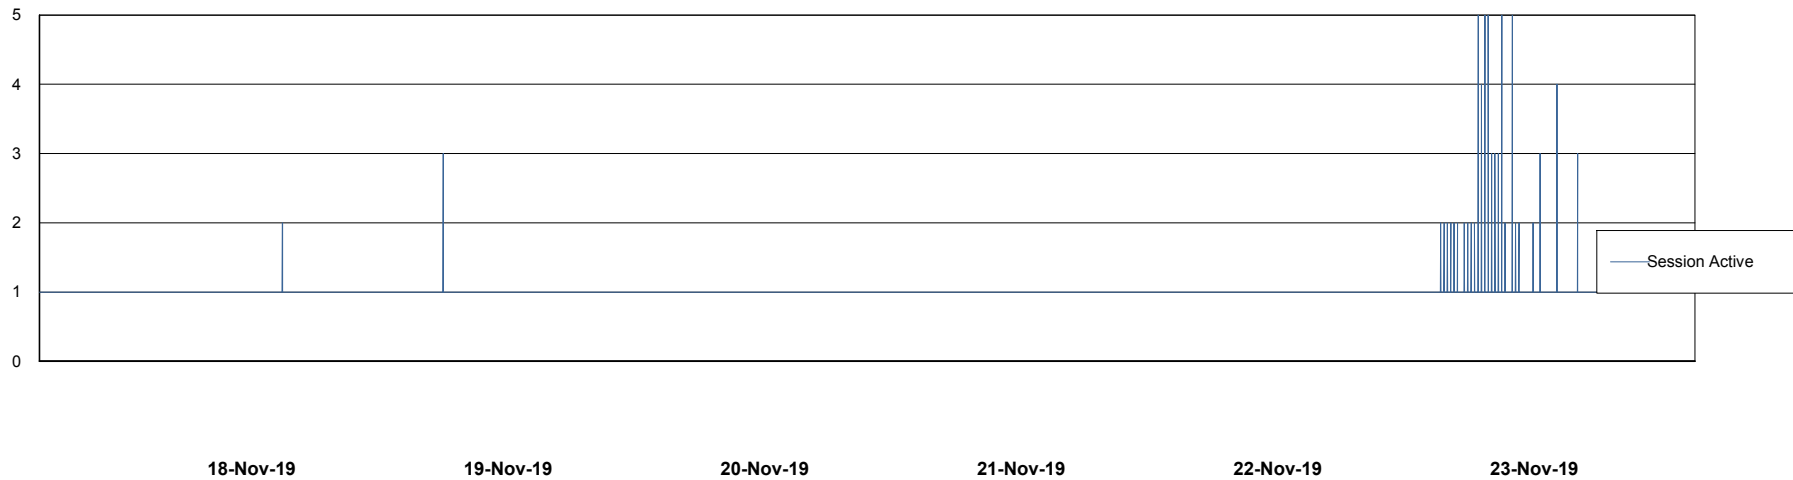

Database Performance CIWDB_Standby

DB Processes Max 300
DB Sessions Max 472