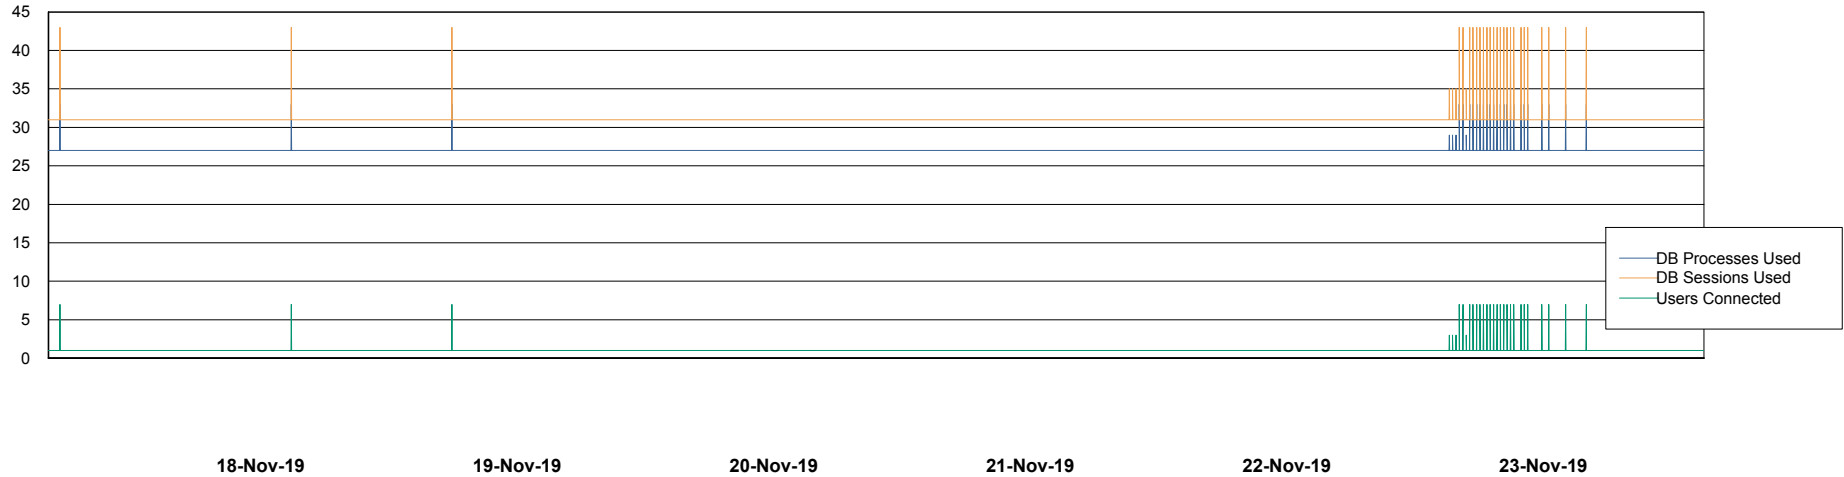

Database Performance CIWDB_Standby

DB Processes Max 300
DB Sessions Max 472