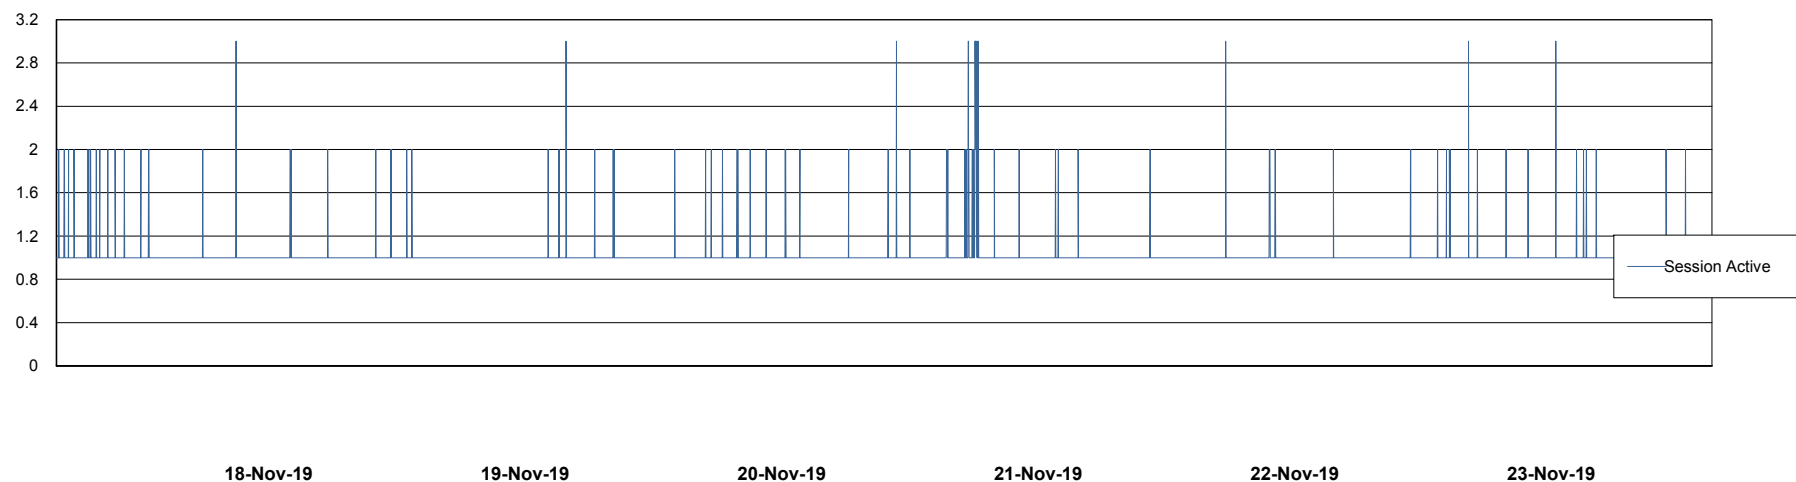

Database Performance CIWDB_Production

DB Processes Max 300
DB Sessions Max 472