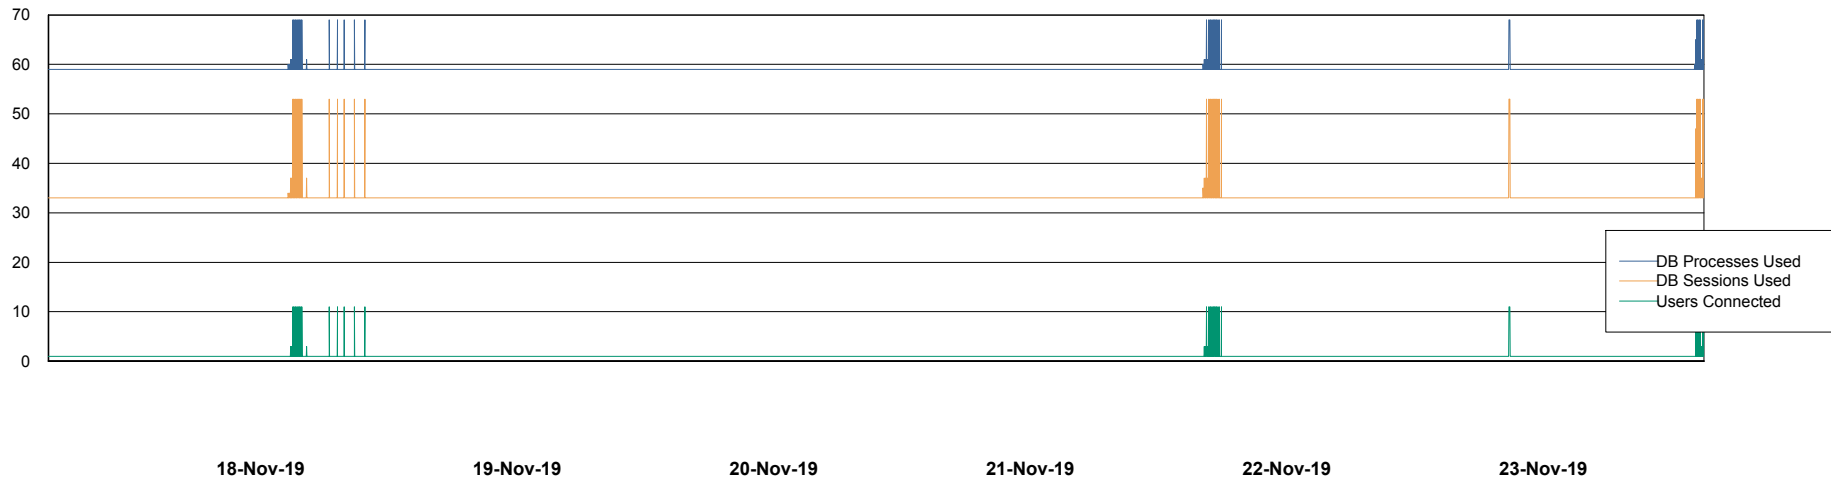

Weekly SLA Customer Report

Customer BOH_Production
Database ID 55

Database Performance BOHABS01_DB_Primary

DB Processes Max 500
DB Sessions Max 780

Weekly SLA Customer Report

Customer BOH_Production
Database ID 55

Database Performance BOHABS02_DB_Standby

DB Processes Max 500
DB Sessions Max 776

Weekly SLA Customer Report

Customer BOH_Production
 Database ID 55

DATABASE SIZE BOHABS01_DB_Primary

Database growth over last month