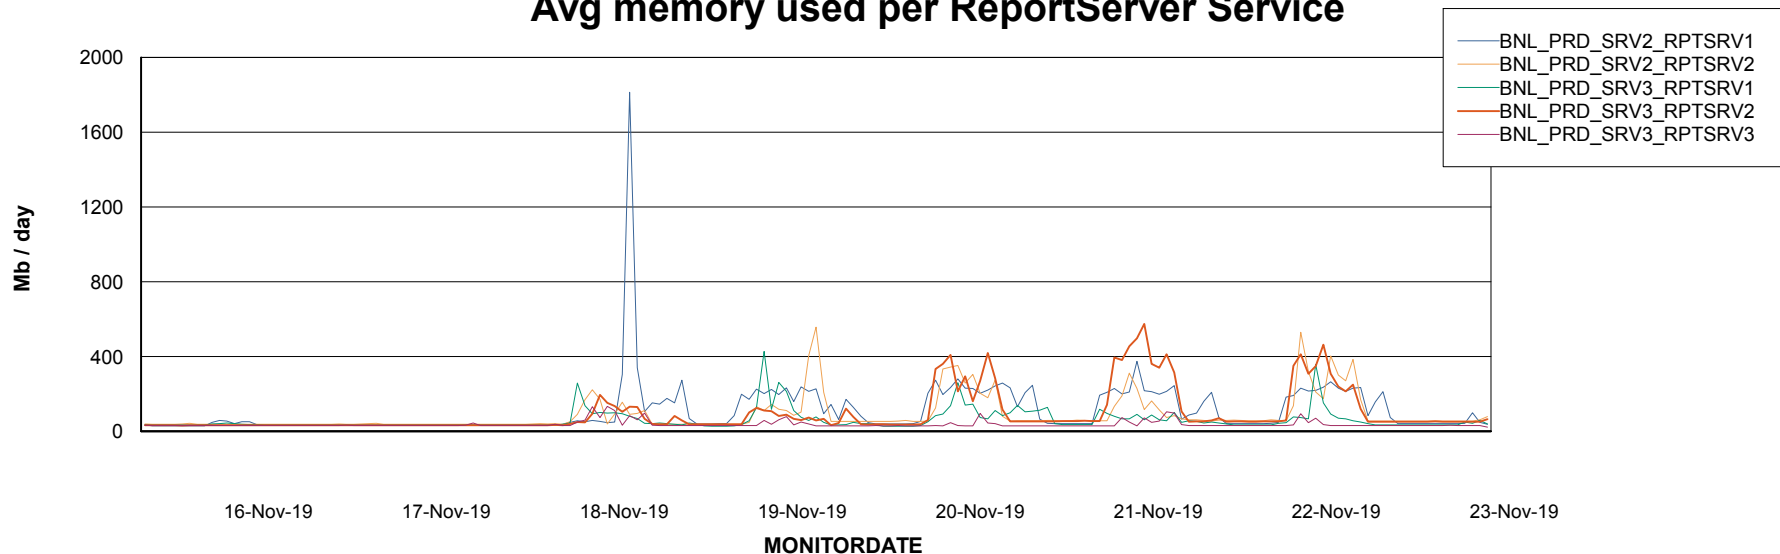

Avg users per day per ABS server

Weekly SLA Customer Report

Customer BNL_Production
Database ID 83

ABSSolute Web Component Services

Avg memory used per ReportServer Service

Disaster per ABS component