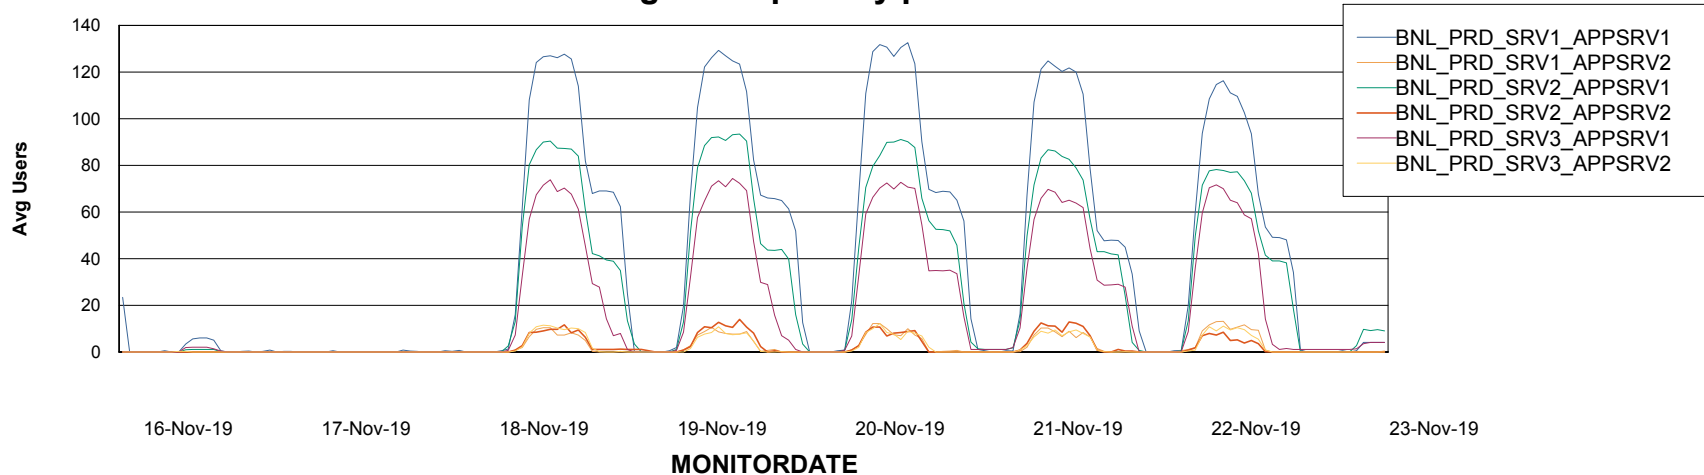

Avg users per day per ABS server