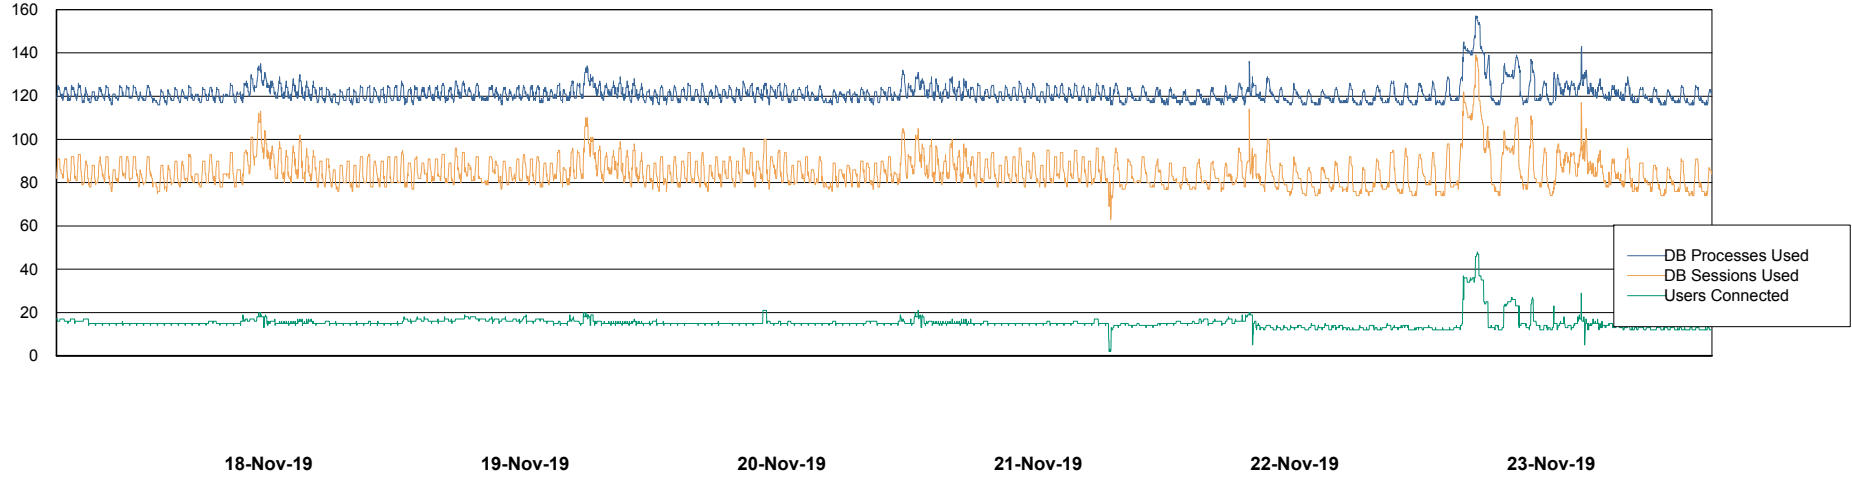

Database Performance BNLDB_FUT_FutureLive

DB Processes Max 1,000
DB Sessions Max 1,536