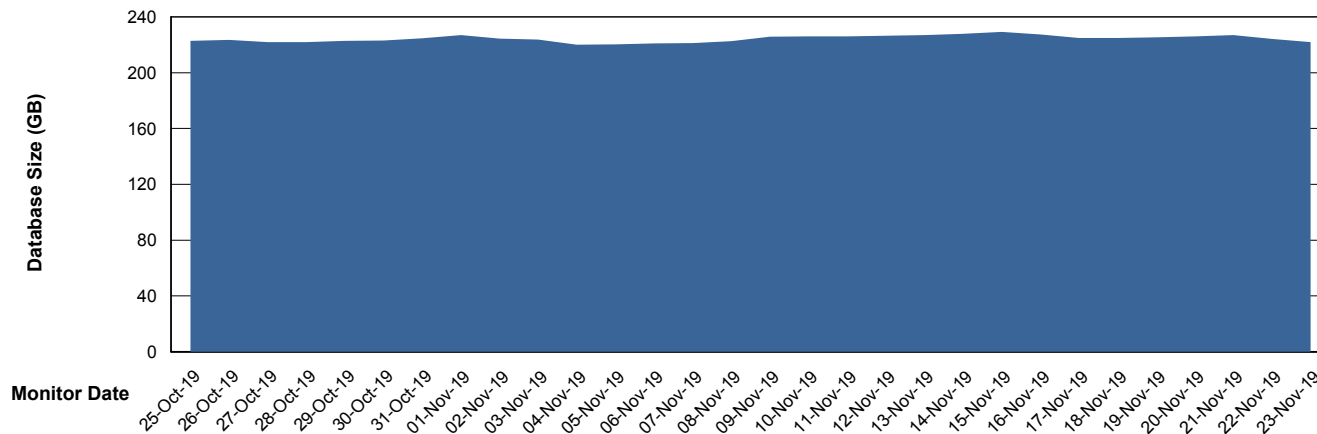

Database Performance BNLDB_FUT_Standby

DB Processes Max 1,000
DB Sessions Max 1,528

Weekly SLA Customer Report

Customer BNL_Production
Database ID 83

Database Performance BNLDB_Production

DB Processes Max 700
DB Sessions Max 1,072

Weekly SLA Customer Report

Customer BNL_Production
Database ID 83

DATABASE SIZE BNLDB_FUT_FutureLive

Database growth over last month

DATABASE SIZE BNLDB_Production

Database growth over last month

Weekly SLA Customer Report