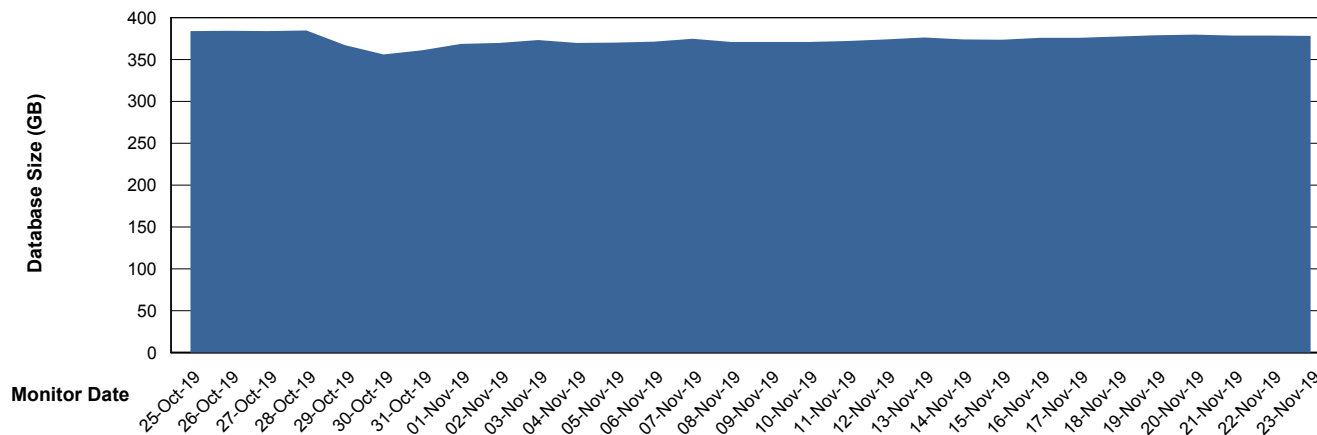

Weekly SLA Customer Report

Customer BNL_Production
Database ID 83

DATABASE SIZE BNLDB_FUT_FutureLive

Database growth over last month

DATABASE SIZE BNLDB_Production

Database growth over last month

Weekly SLA Customer Report