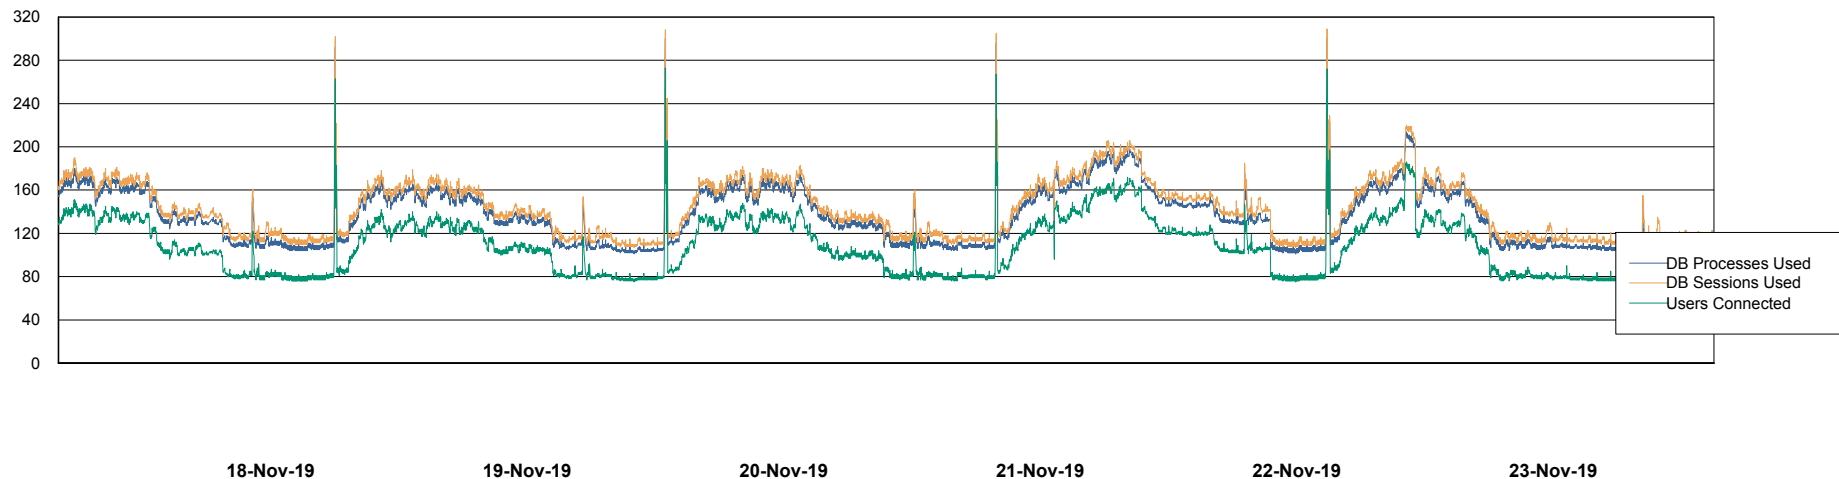

Database Performance BNLDB_FUT_Standby

DB Processes Max 1,000
DB Sessions Max 1,528

Weekly SLA Customer Report

Customer BNL_Production
Database ID 83

Database Performance BNLDB_Production

DB Processes Max 700
DB Sessions Max 1,072

Weekly SLA Customer Report

Customer BNL_Production
Database ID 83

DATABASE SIZE BNLDB_FUT_FutureLive

Database growth over last month

DATABASE SIZE BNLDB_Production

Database growth over last month

Weekly SLA Customer Report