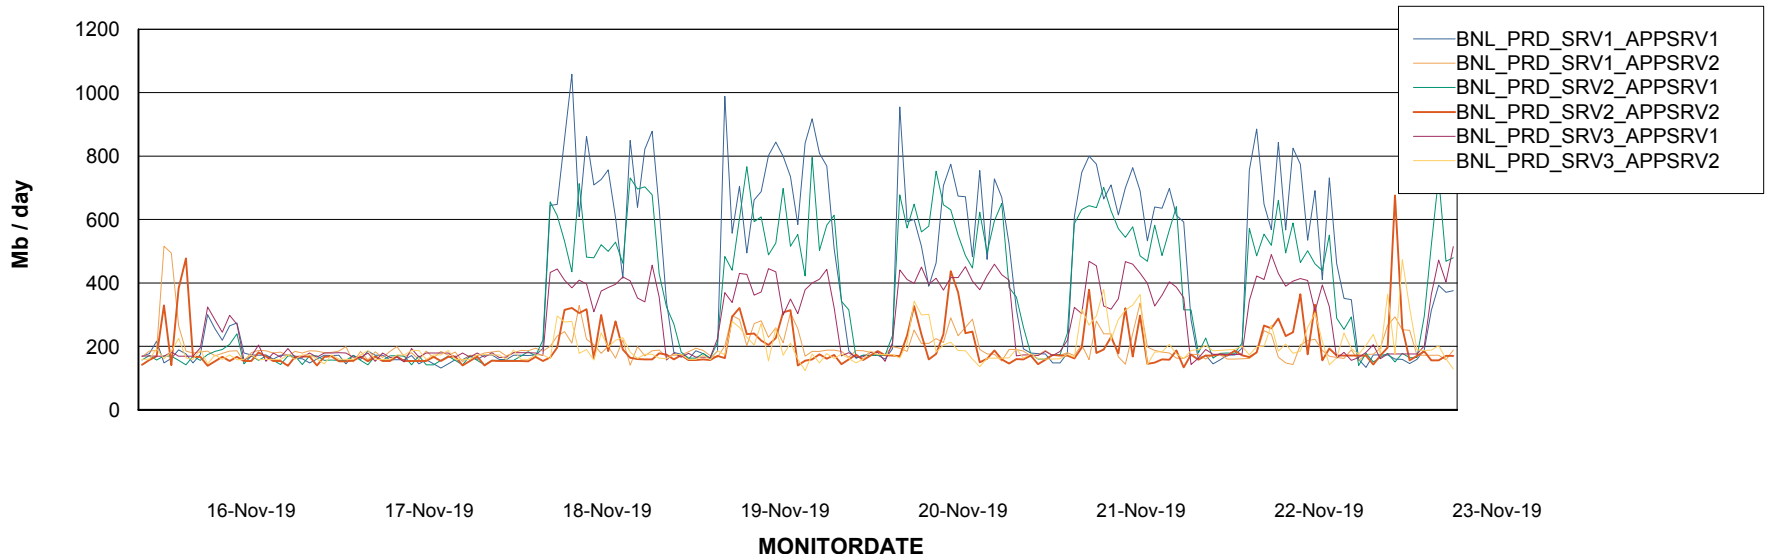

Standby Database Health BNL_Production

Recovery lag for last 7 days

Weekly SLA Customer Report

Customer BNL_Production
Database ID 83

ABSSolute Application Server Services

Avg memory used per ABS Server Service