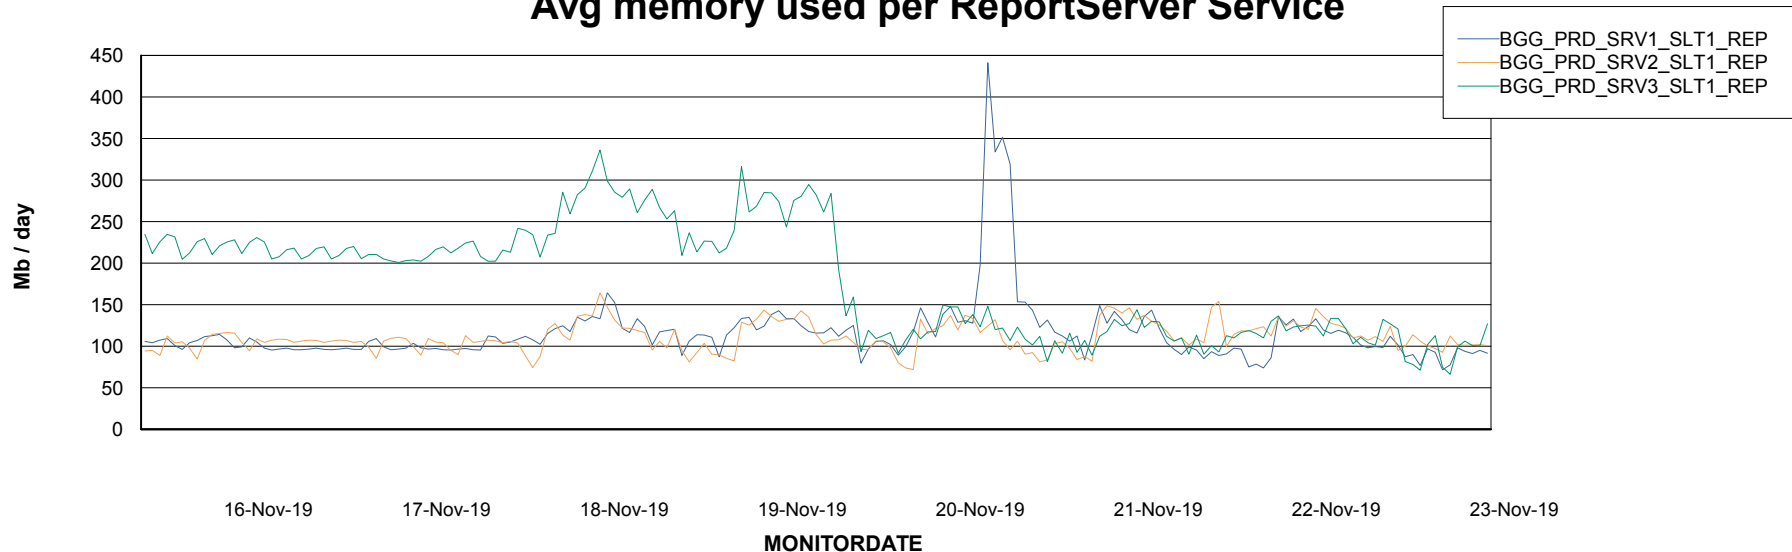

ABSSolute Application ReportServer Services

Avg memory used per ReportServer Service