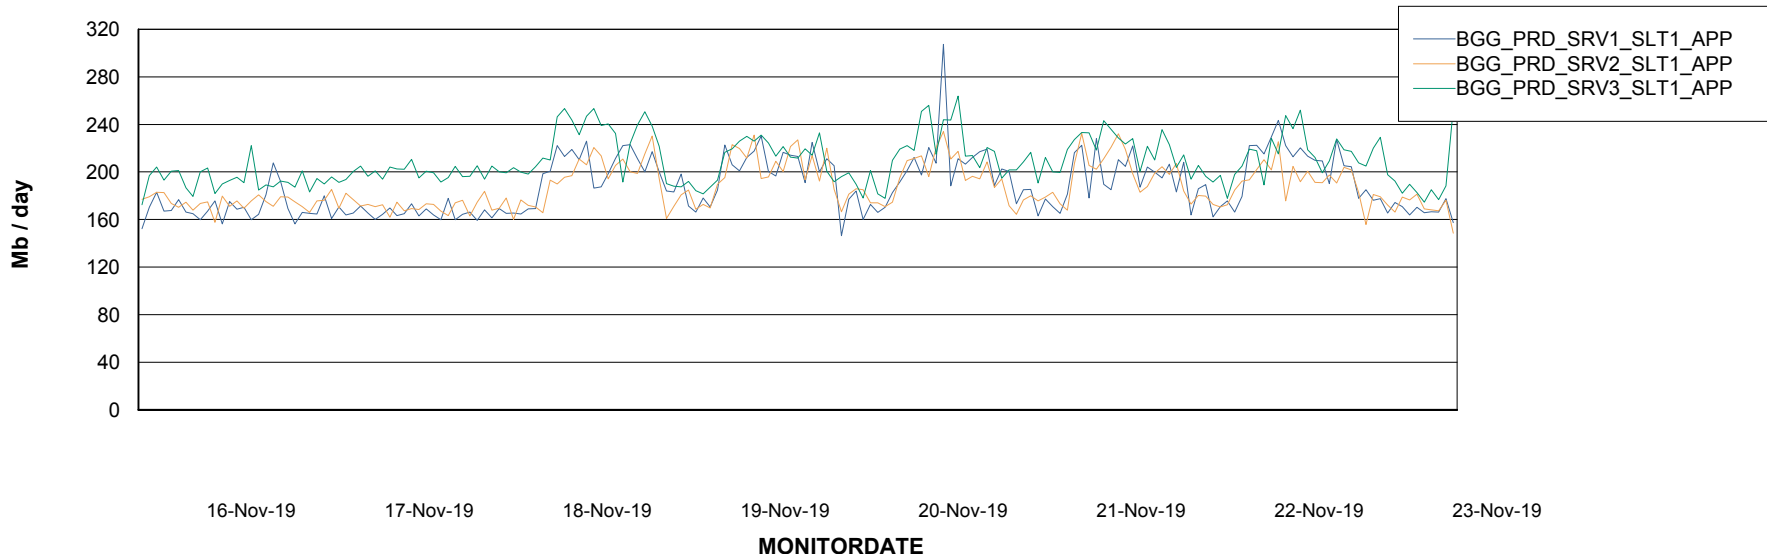

ABSSolute Application Server Services

Avg memory used per ABS Server Service