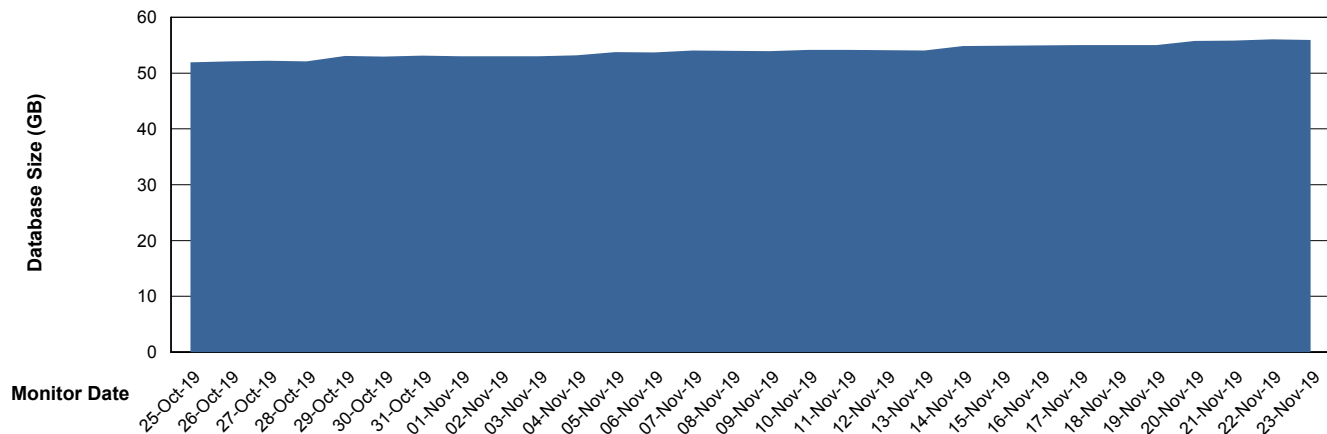

DATABASE SIZE BGGDB_BI

Database growth over last month