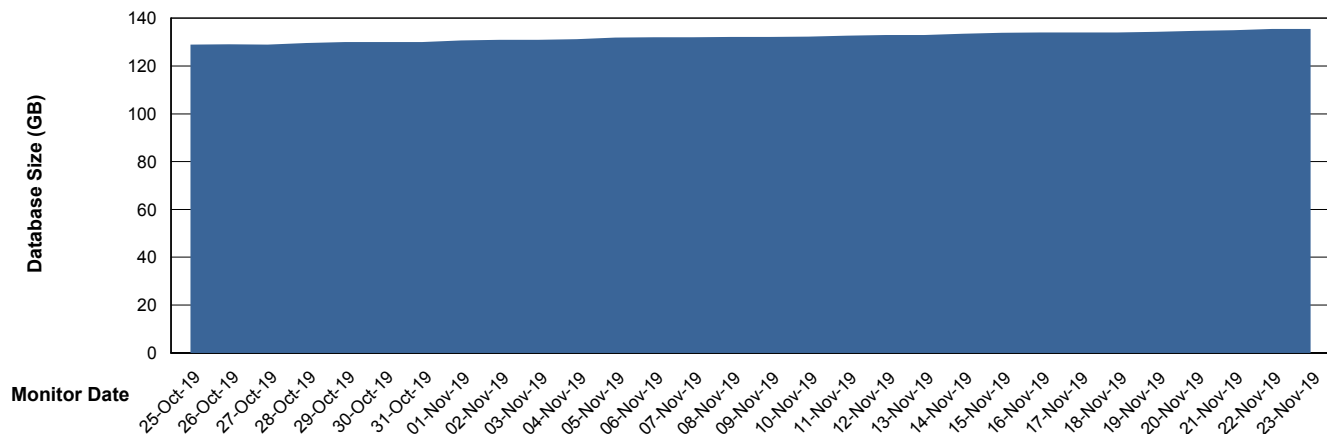

DATABASE SIZE BGGDB_Production

Database growth over last month