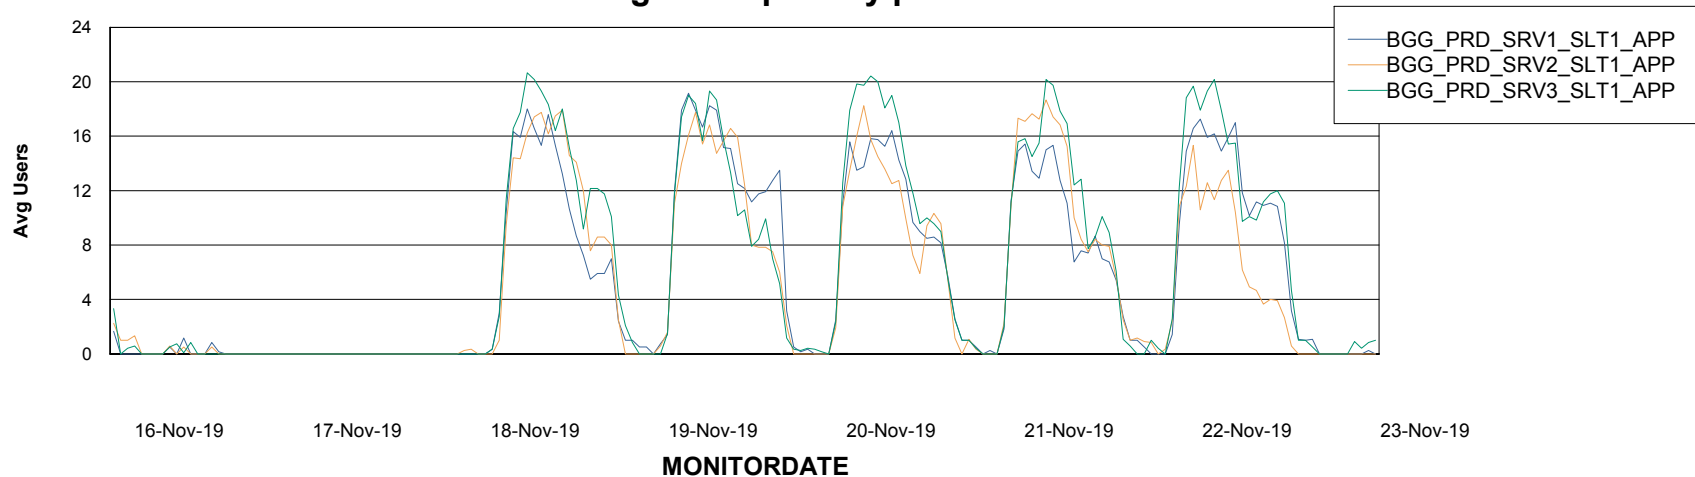

Avg users per day per ABS server