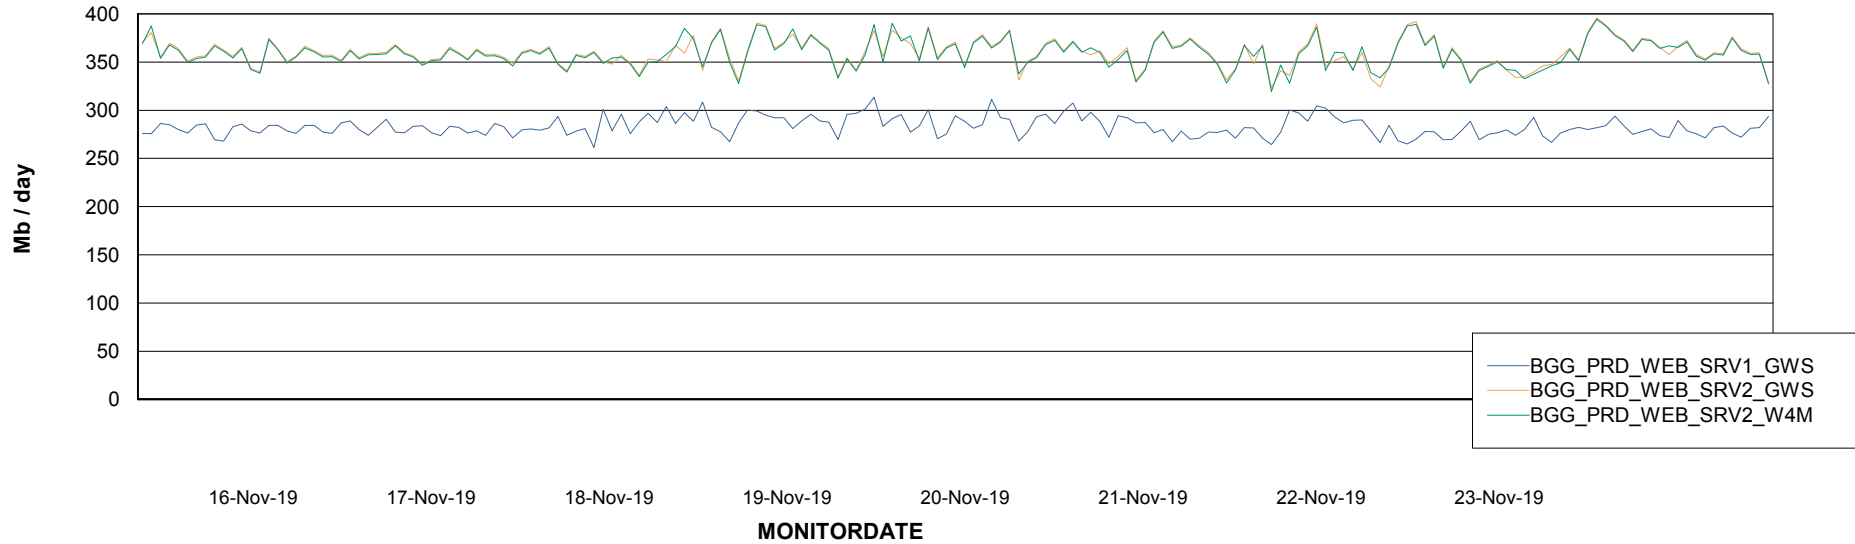

ABSSolute Web Component Services

Avg memory used per ABS Web component