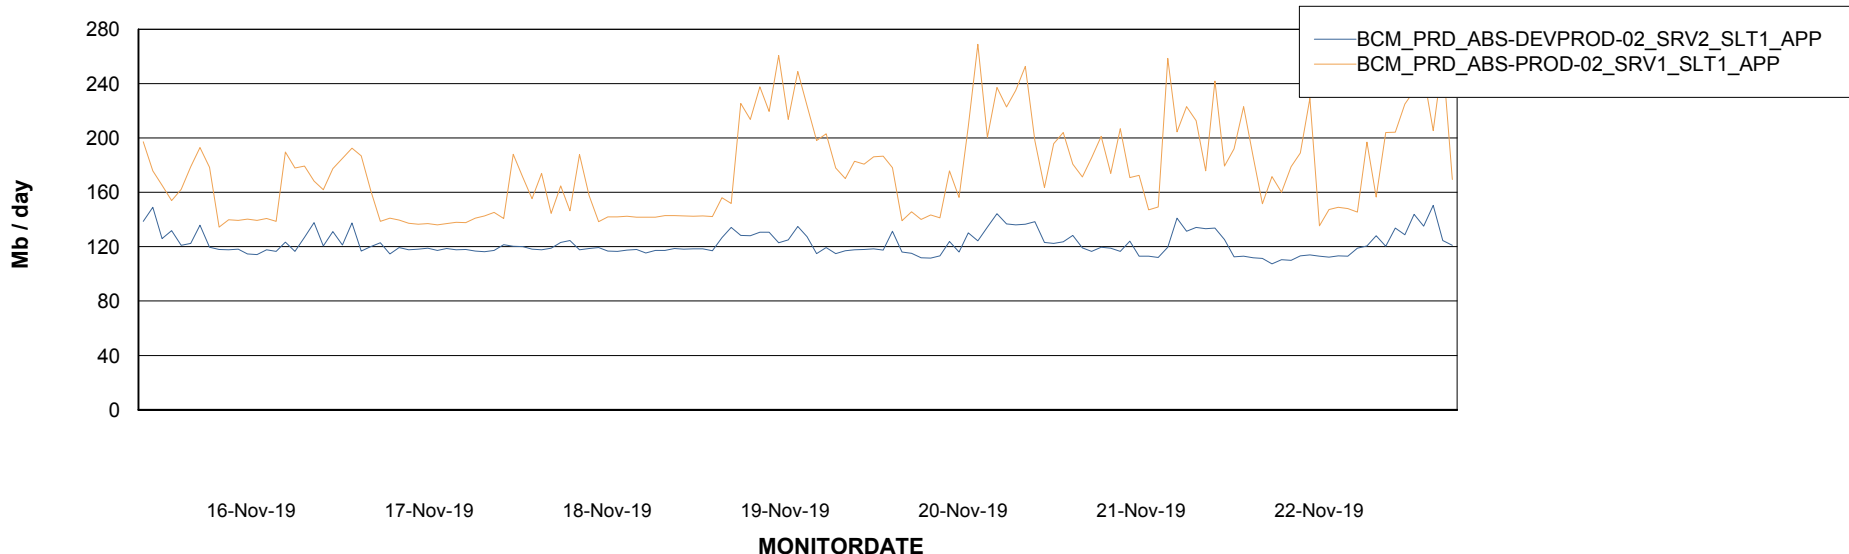

ABSSolute Application Server Services

Avg memory used per ABS Server Service