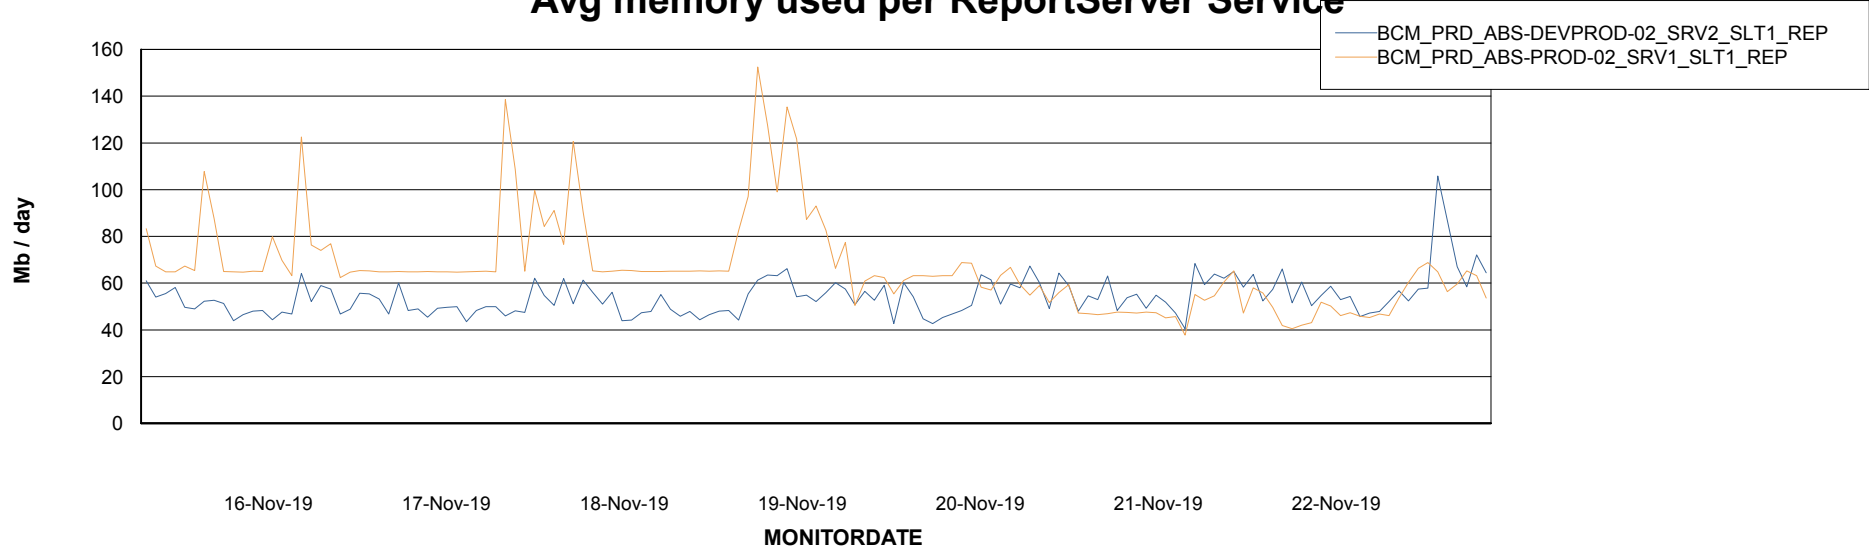

Avg memory used per ABS Server Service

Avg users per day per ABS server

Weekly SLA Customer Report

Customer BCM_Production
Database ID 81

ABSSolute Application ReportServer Services

Avg memory used per ReportServer Service