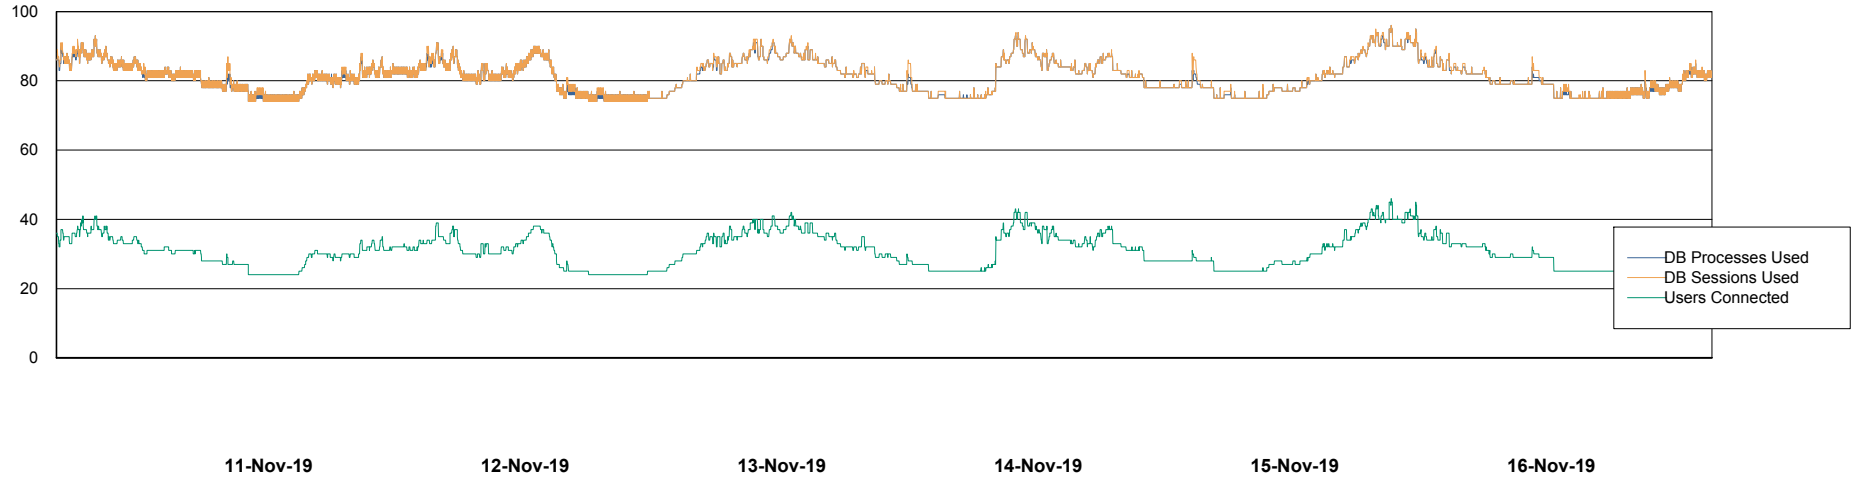

Harddisk Usage WBL_PRD_ORACLE2

	Free disk space on c: (%)	Total disk space on c: (Gb)	Free disk space on d: (%)	Total disk space on d: (Gb)	Free disk space on e: (%)	Total disk space on e: (Gb)	Free disk space on f: (%)	Total disk space on f: (Gb)
16-Nov-19	70	120	87	200	87	200	95	200
15-Nov-19	70	120	87	200	87	200	95	200
14-Nov-19	70	120	87	200	87	200	95	200
13-Nov-19	70	120	87	200	87	200	96	200
12-Nov-19	71	120	87	200	87	200	96	200
11-Nov-19	71	120	87	200	87	200	96	200
10-Nov-19	71	120	87	200	87	200	96	200

Weekly SLA Customer Report

Customer WBL_Production
Database ID 40

Database Performance WBLDB_Production

DB Processes Max 500
DB Sessions Max 772

Weekly SLA Customer Report

Customer WBL_Production
Database ID 40