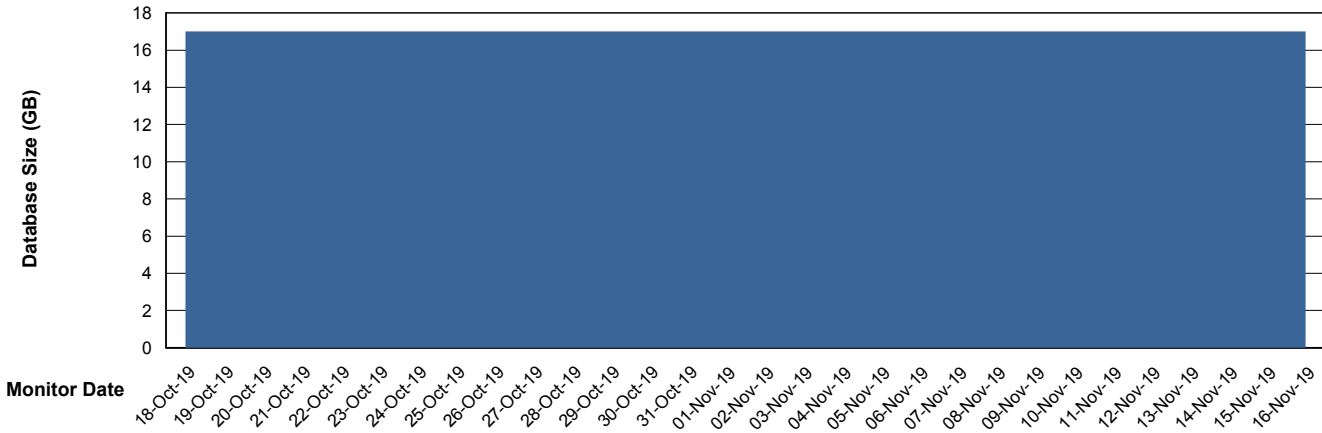

Database Performance WBLDB_Standby

DB Processes Max 500
DB Sessions Max 772

Weekly SLA Customer Report

Customer WBL_Production
 Database ID 40

DATABASE SIZE WBLDB_Production

Database growth over last month

Database Tablespace WBLDB_Production

Date	Tablespace Name	Filesize (Gb)	Usedsize (Gb)	Percentage free
16-Nov-19	ABSDATA	9	6	33
	INDX	12	9	25
15-Nov-19	ABSDATA	9	6	33
	INDX	12	9	25
14-Nov-19	ABSDATA	9	6	33
	INDX	12	9	25
13-Nov-19	ABSDATA	9	6	33
	INDX	12	9	25
12-Nov-19	ABSDATA	9	6	33
	INDX	12	9	25
11-Nov-19	ABSDATA	9	6	33
	INDX	12	9	25
10-Nov-19	ABSDATA	9	6	33
	INDX	12	9	25