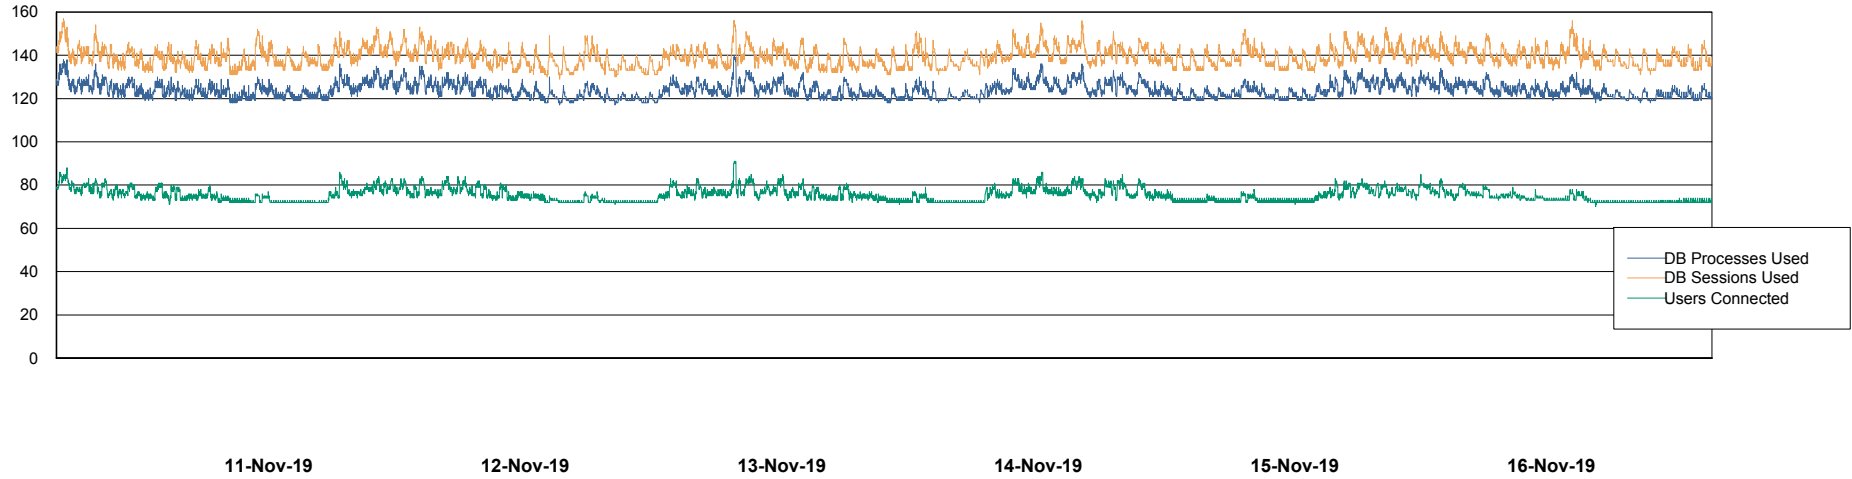

Database Performance VOSDB_Production

DB Processes Max 500
DB Sessions Max 772