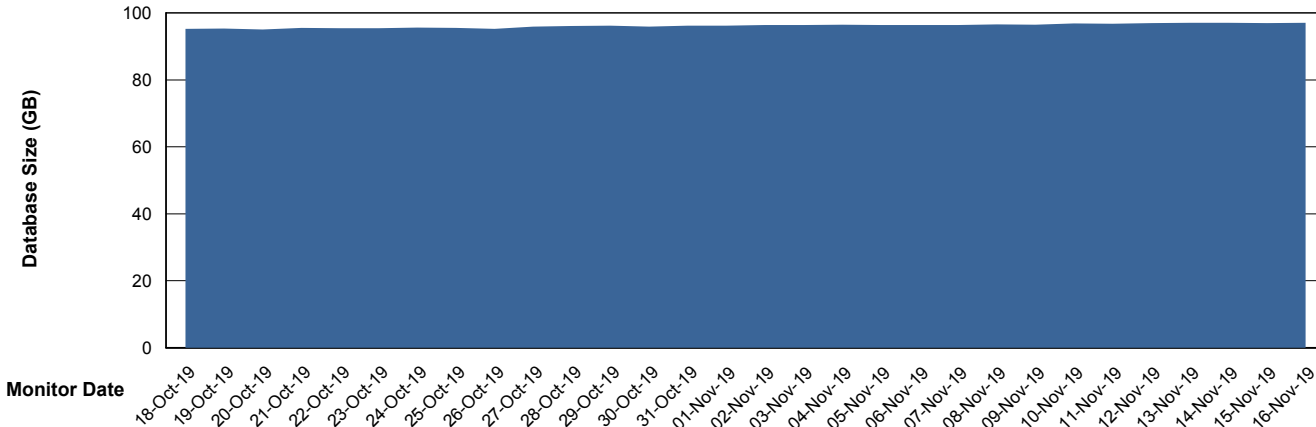

DATABASE SIZE VOSBIDB_Production

Database growth over last month