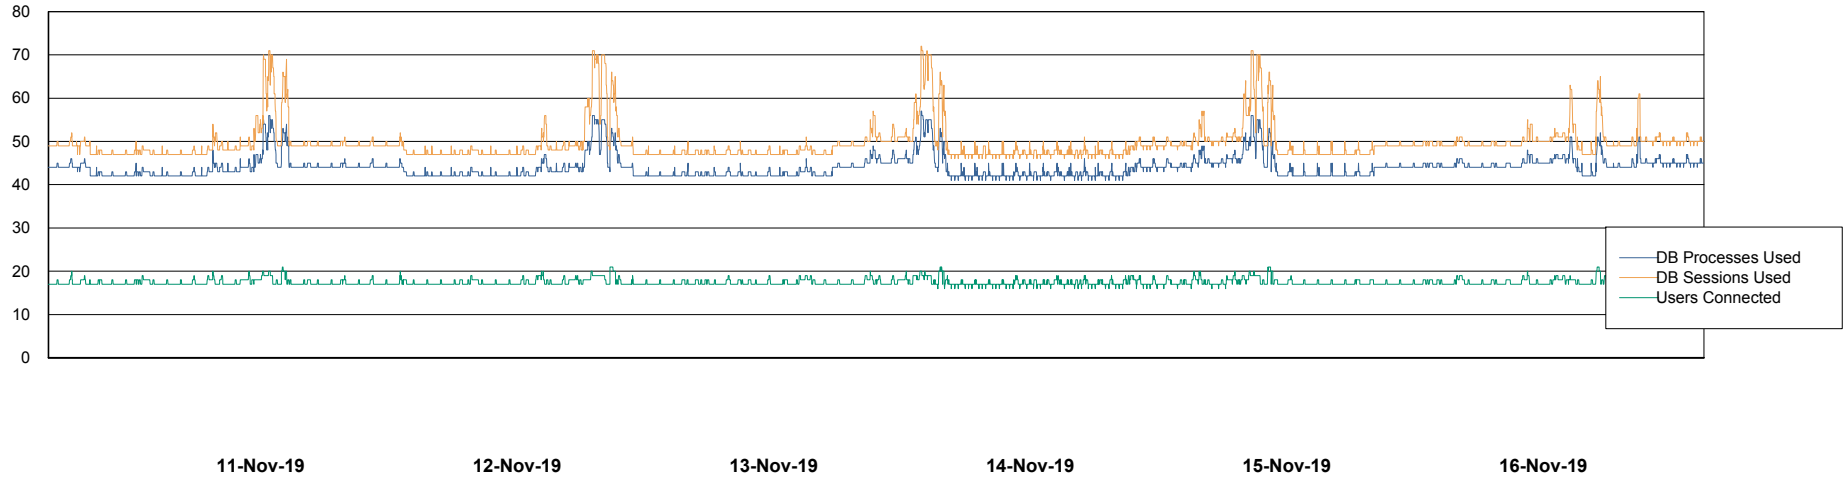

Database Performance VOSBIDB_Production

DB Processes Max 500
DB Sessions Max 772