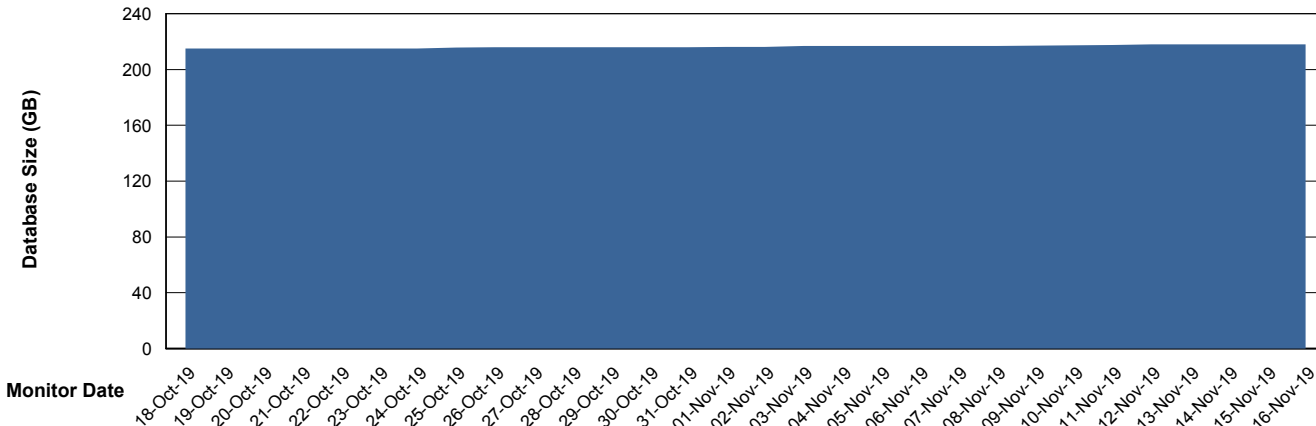

DATABASE SIZE VOSDB_Production

Database growth over last month