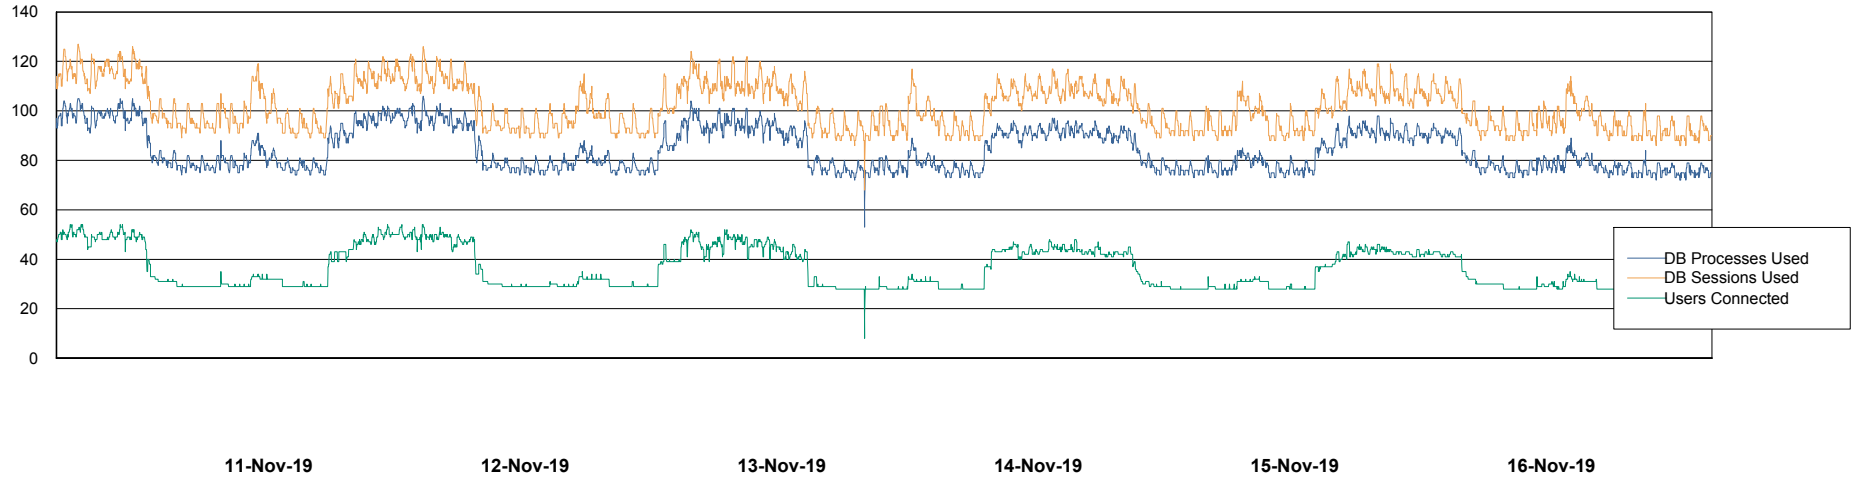

Database Performance ABSVEN06 Primary DB 2019

DB Processes Max 300
DB Sessions Max 472