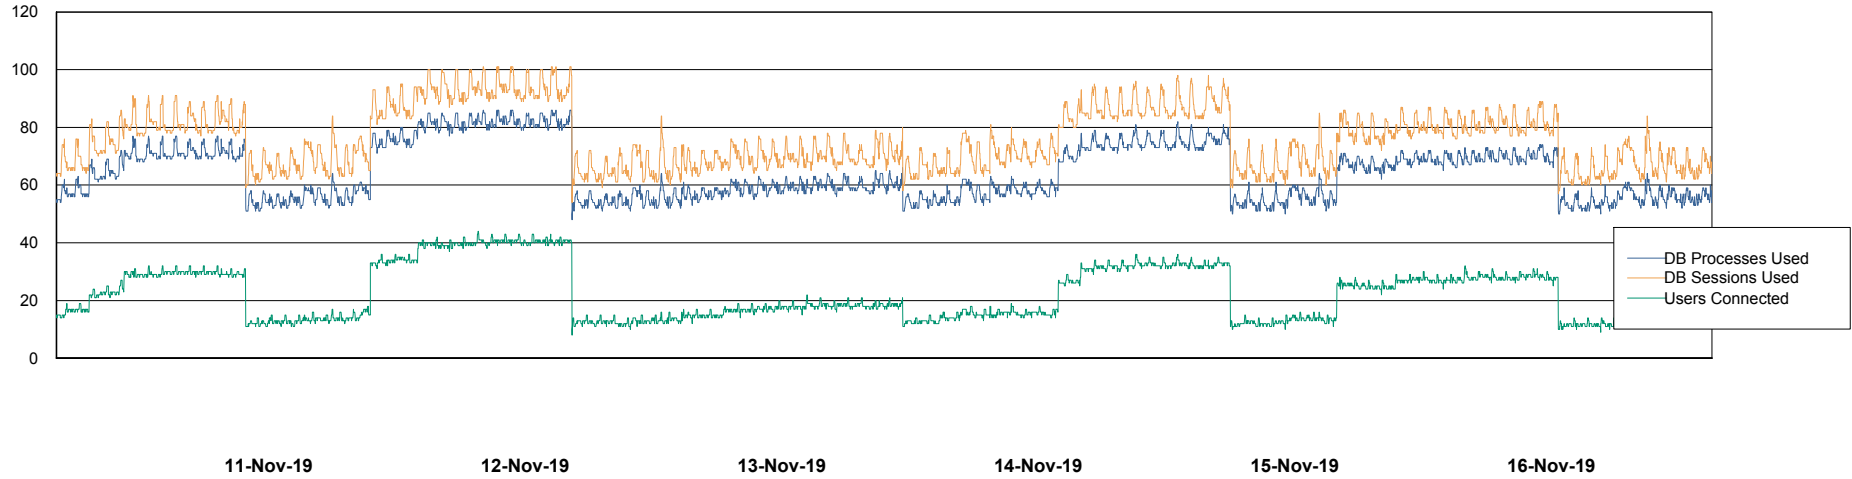

Database Performance VENDB_BI

DB Processes Max 500
DB Sessions Max 772