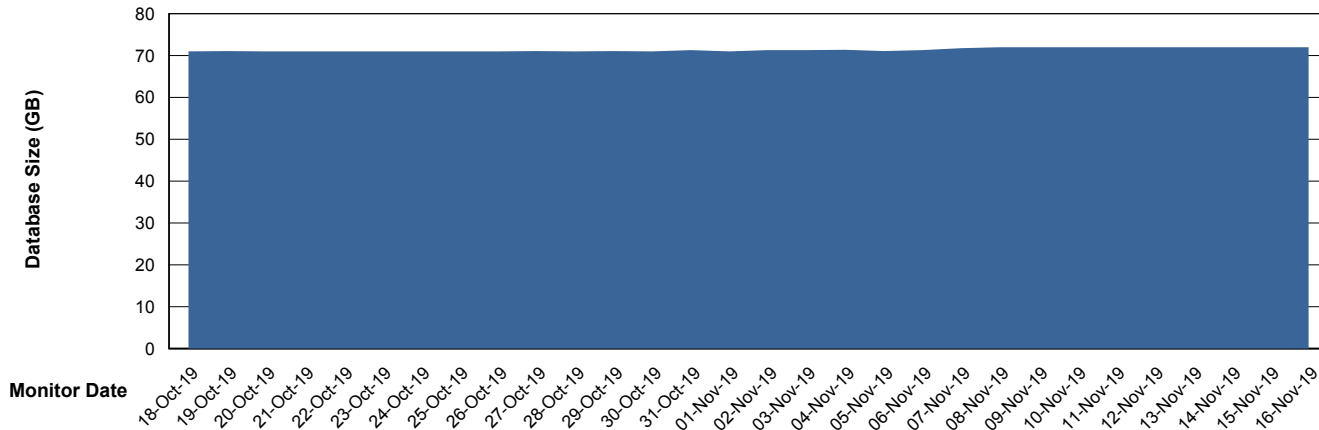

DATABASE SIZE VENDB_BI

Database growth over last month