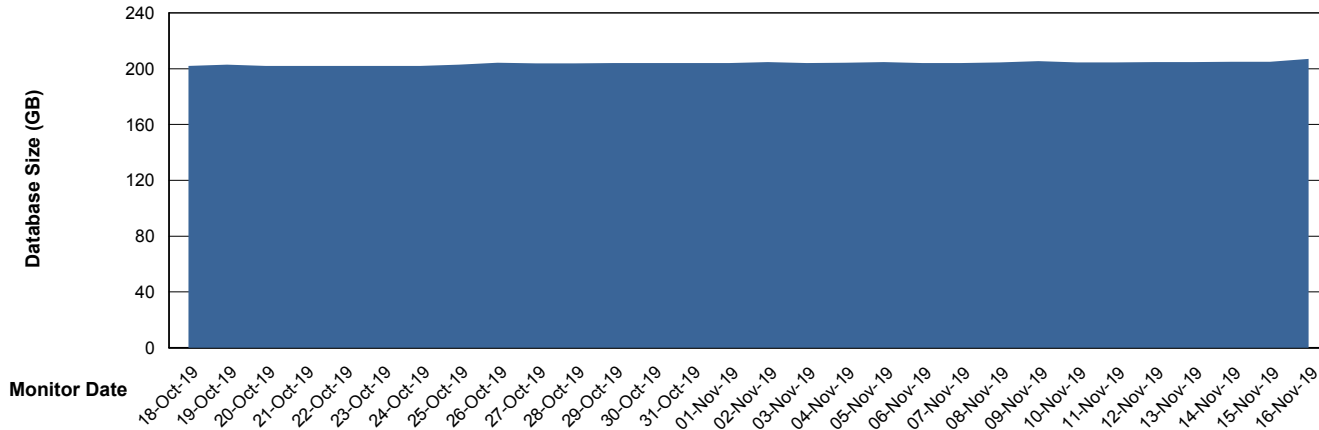

DATABASE SIZE ABSVEN06 Primary DB 2019

Database growth over last month