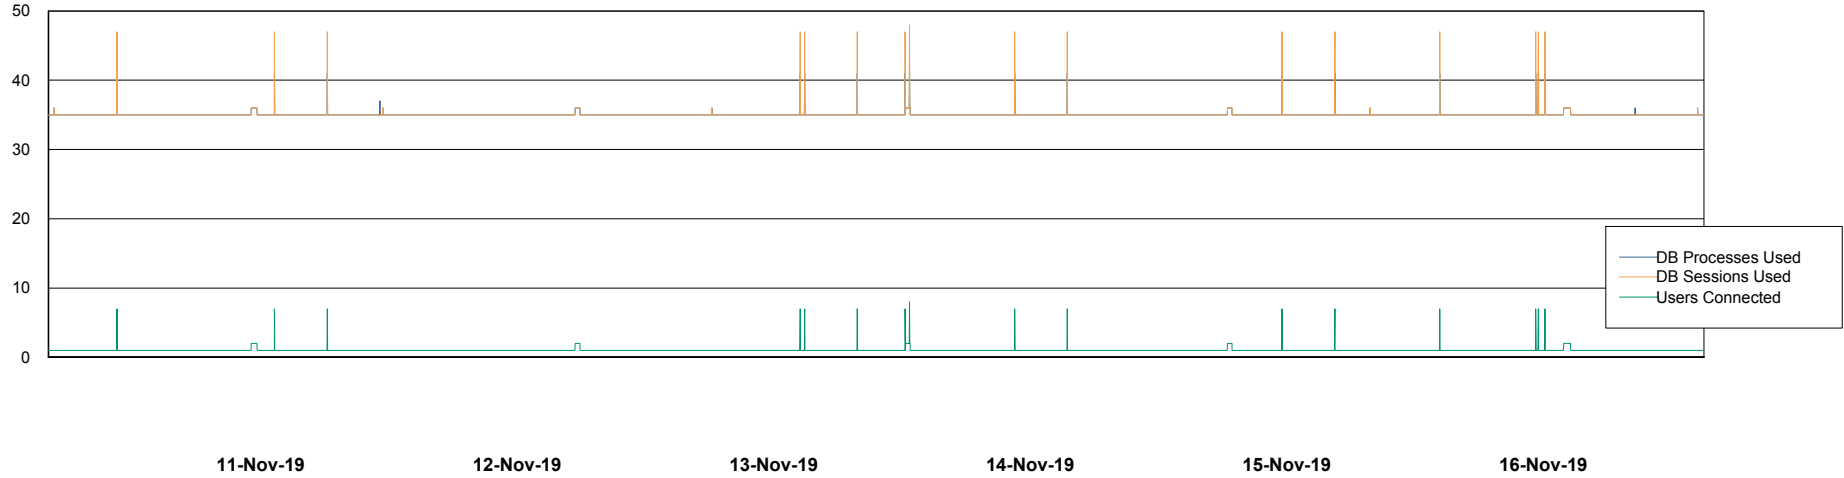

Database Performance ABSVEN07 Standby DB 2019

DB Processes Max 300
DB Sessions Max 472