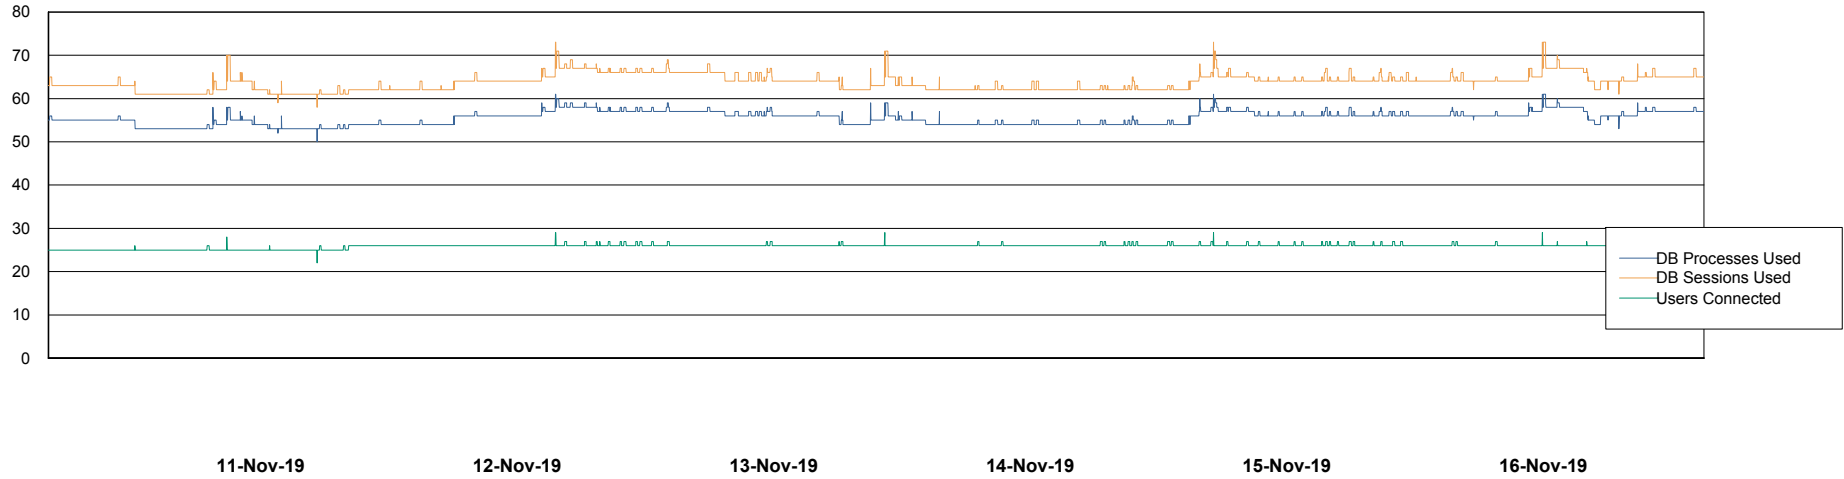

Weekly SLA Customer Report

Customer STX_Production
Database ID 71

Harddisk Usage STX_PRD_LDRSRV

	Free disk space on c: (%)	Total disk space on c: (Gb)	Free disk space on d: (%)	Total disk space on d: (Gb)
16-Nov-19	41	100	64	400
15-Nov-19	42	100	64	400
14-Nov-19	42	100	65	400
13-Nov-19	42	100	65	400
12-Nov-19	41	100	65	400
11-Nov-19	42	100	65	400
10-Nov-19	41	100	65	400

Weekly SLA Customer Report

Customer STX_Production
Database ID 71

Database Performance STXDB_Production

DB Processes Max 150
DB Sessions Max 248

Weekly SLA Customer Report

Customer STX_Production
 Database ID 71