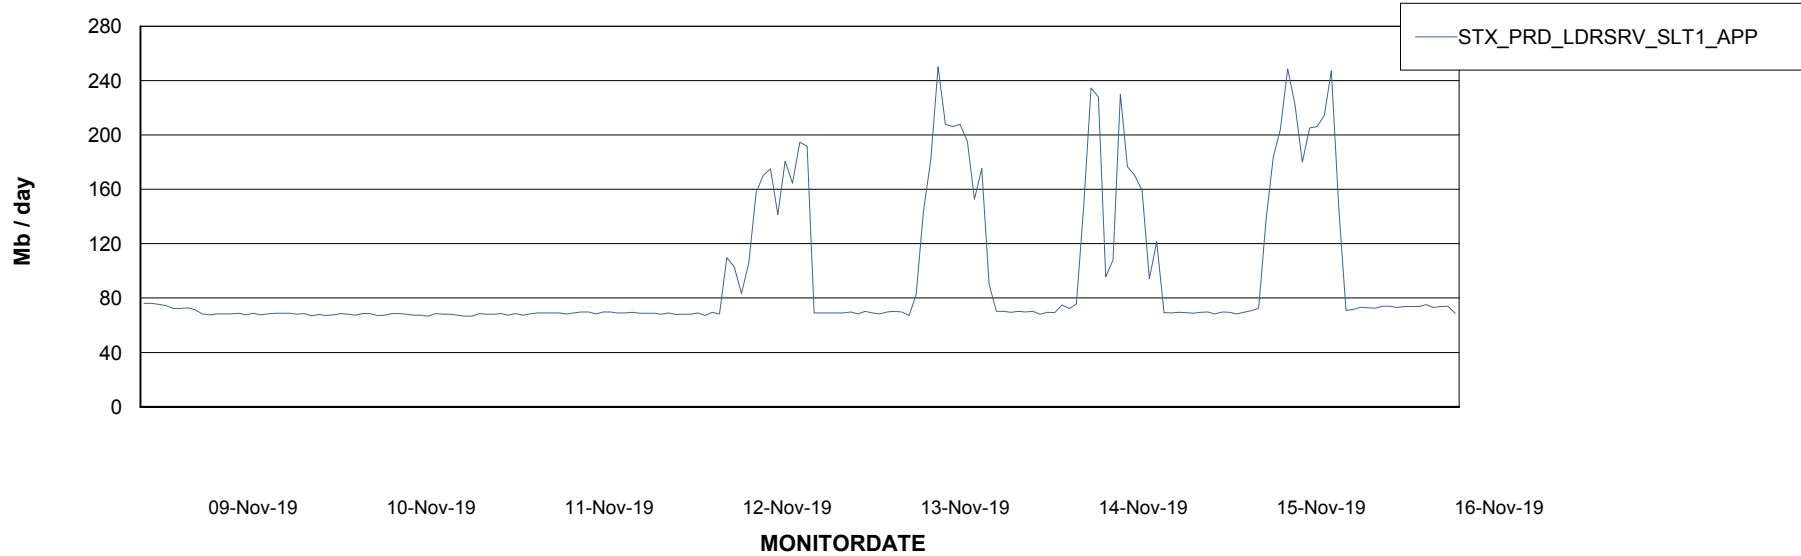

ABSSolute Application Server Services

Avg memory used per ABS Server Service