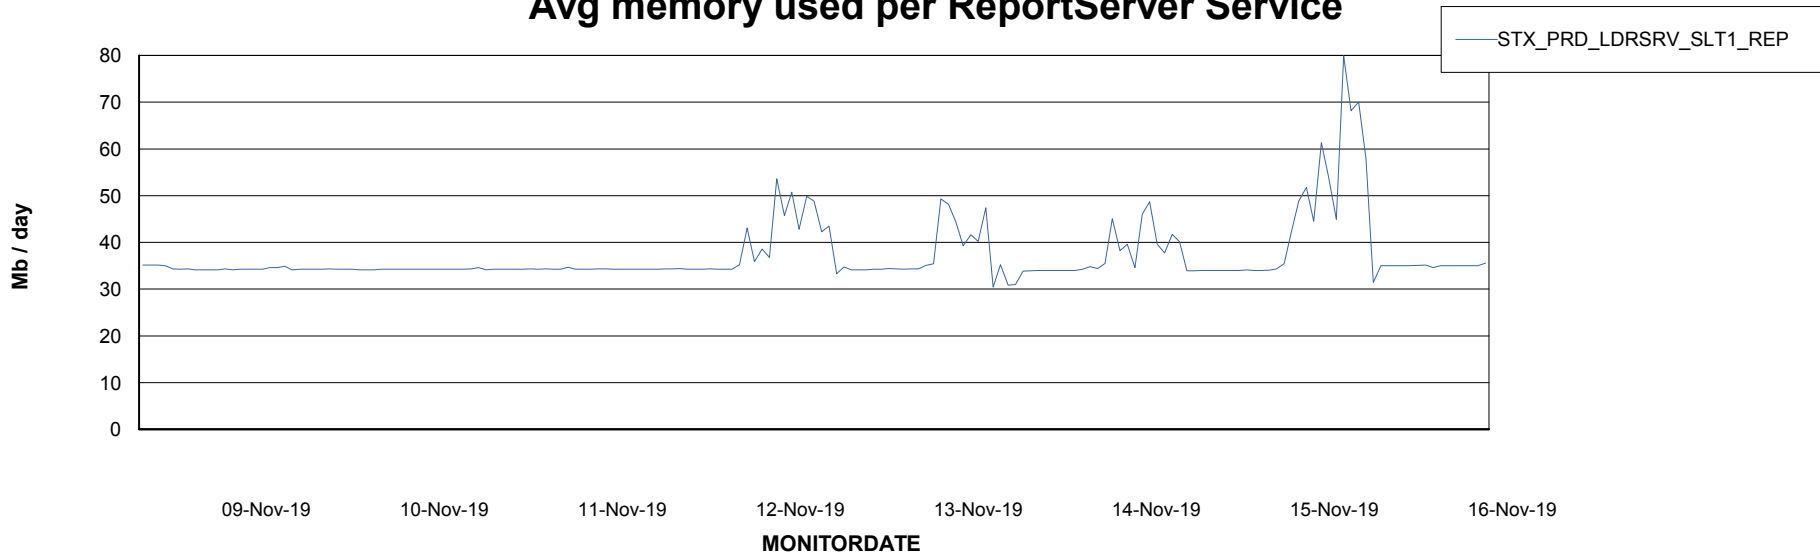

ABSSolute Application ReportServer Services

Avg memory used per ReportServer Service