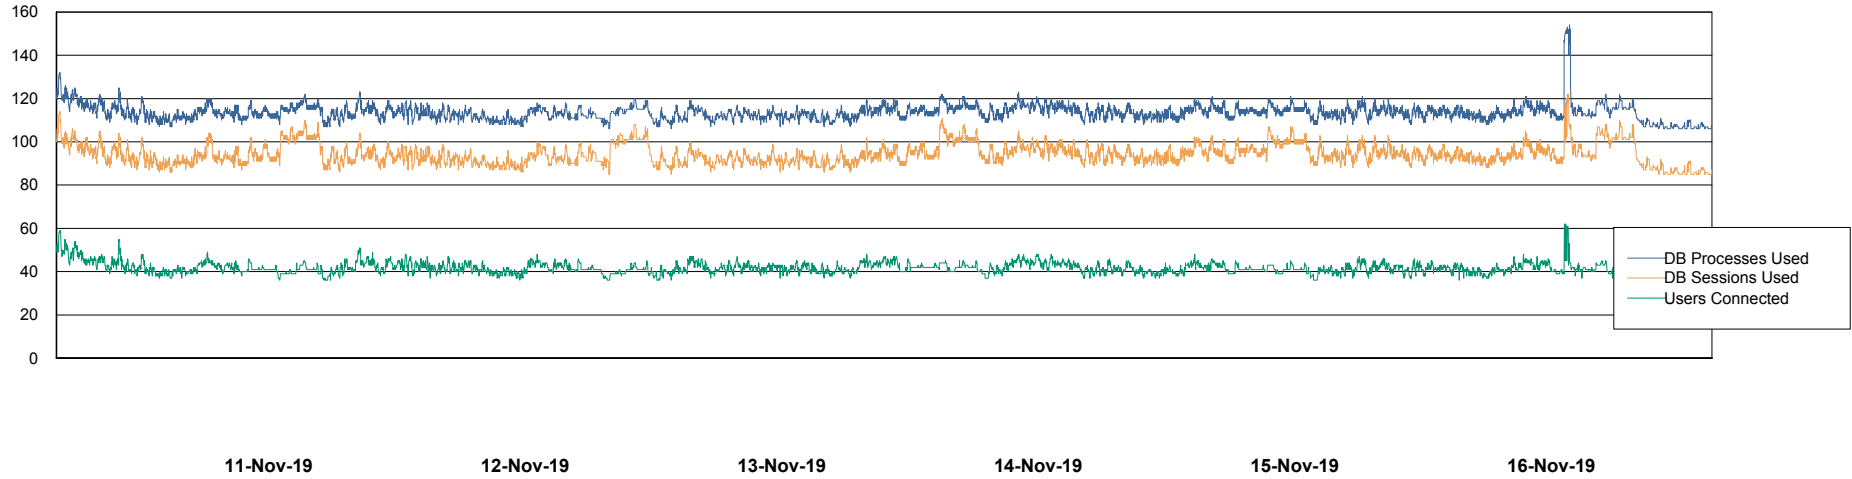

Database Performance STKDB_ABS1 Production Database

DB Processes Max 500
DB Sessions Max 776