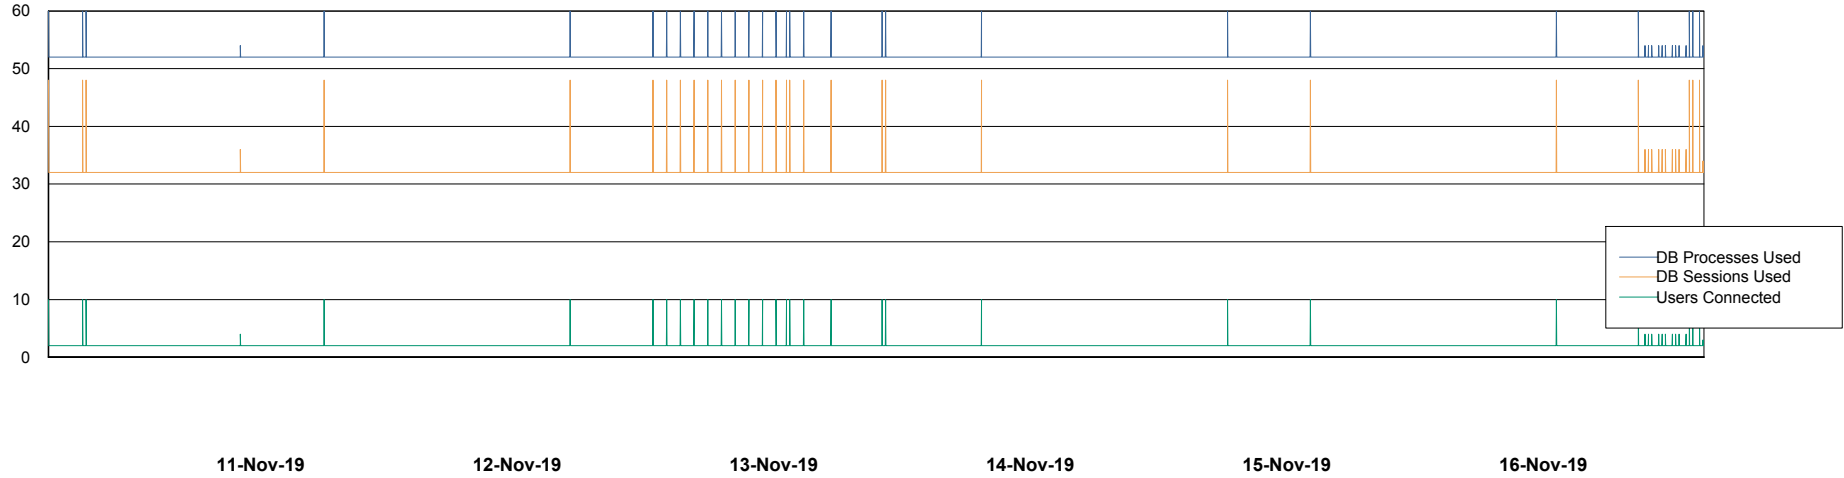

Database Performance STKDB_ABS1SB Standby Database

DB Processes Max 500
DB Sessions Max 774