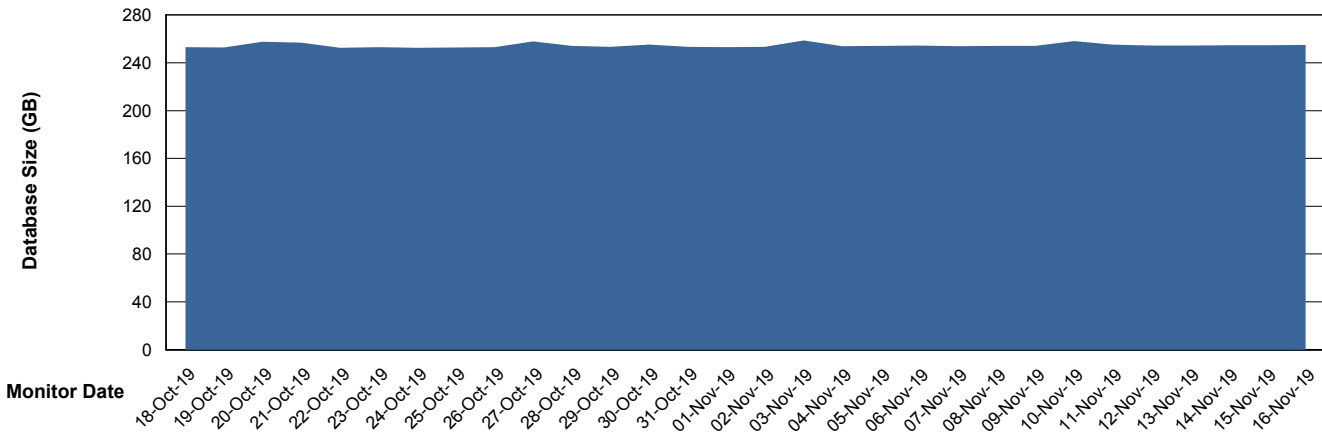

DATABASE SIZE STKDB_ABS1 Production Database

Database growth over last month

Database Tablespace STKDB_ABS1 Production Database

Date	Tablespace Name	Filesize (Gb)	Usedsize (Gb)	Percentage free
16-Nov-19	ABSDATA	177	107	40
	INDX	170	142	16
15-Nov-19	ABSDATA	177	107	40
	INDX	170	142	16
14-Nov-19	ABSDATA	177	108	39
	INDX	170	142	16
13-Nov-19	ABSDATA	177	108	39
	INDX	170	142	16
12-Nov-19	ABSDATA	177	108	39
	INDX	170	142	16
11-Nov-19	ABSDATA	177	108	39
	INDX	170	142	16
10-Nov-19	ABSDATA	177	107	40
	INDX	170	142	16