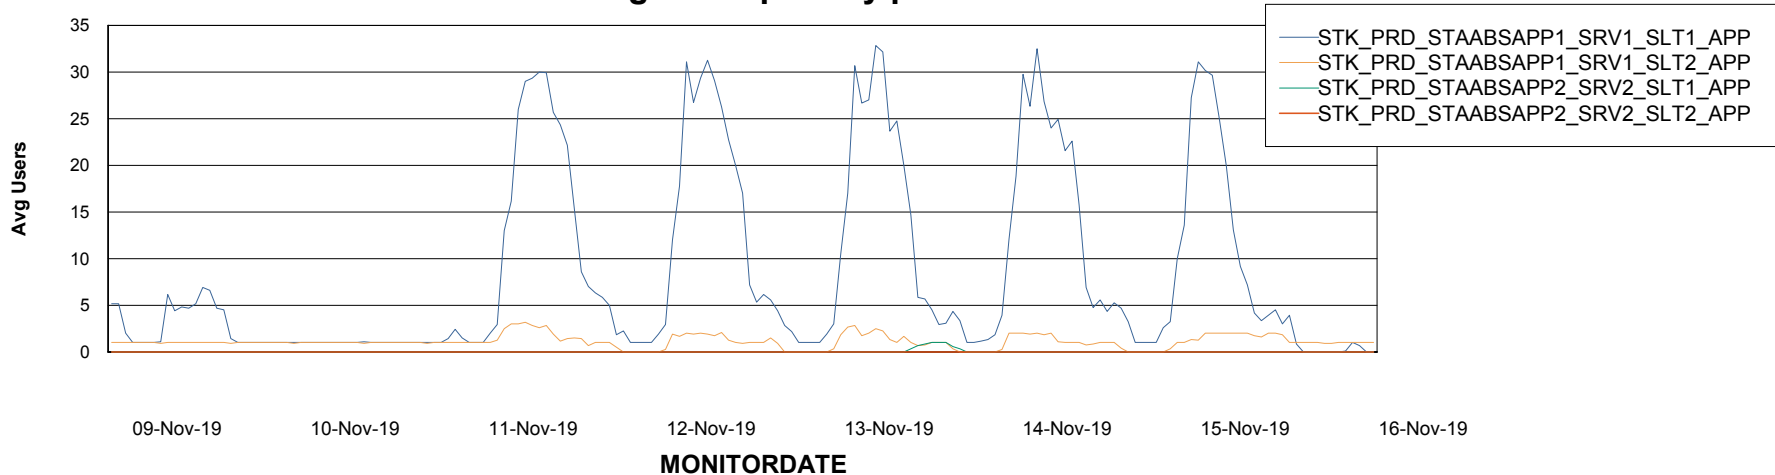

Avg users per day per ABS server