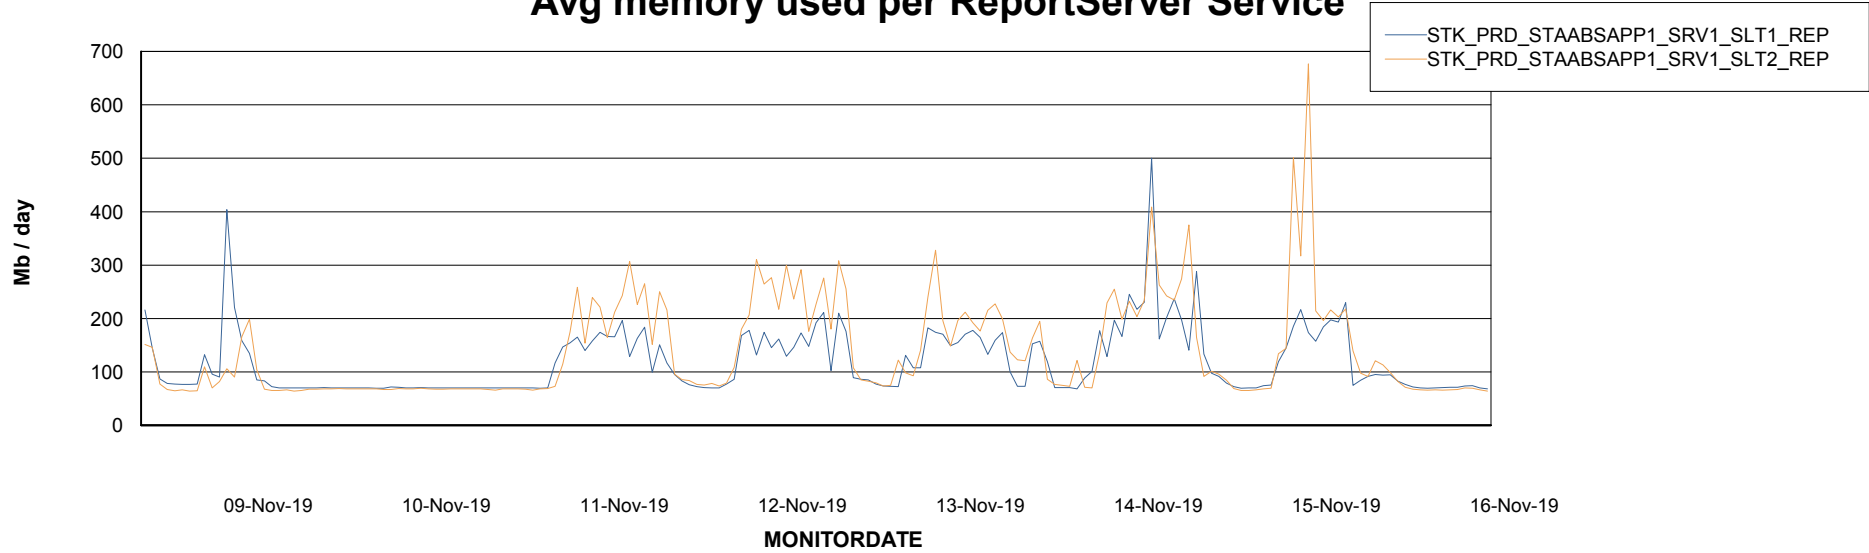

ABSSolute Application ReportServer Services

Avg memory used per ReportServer Service