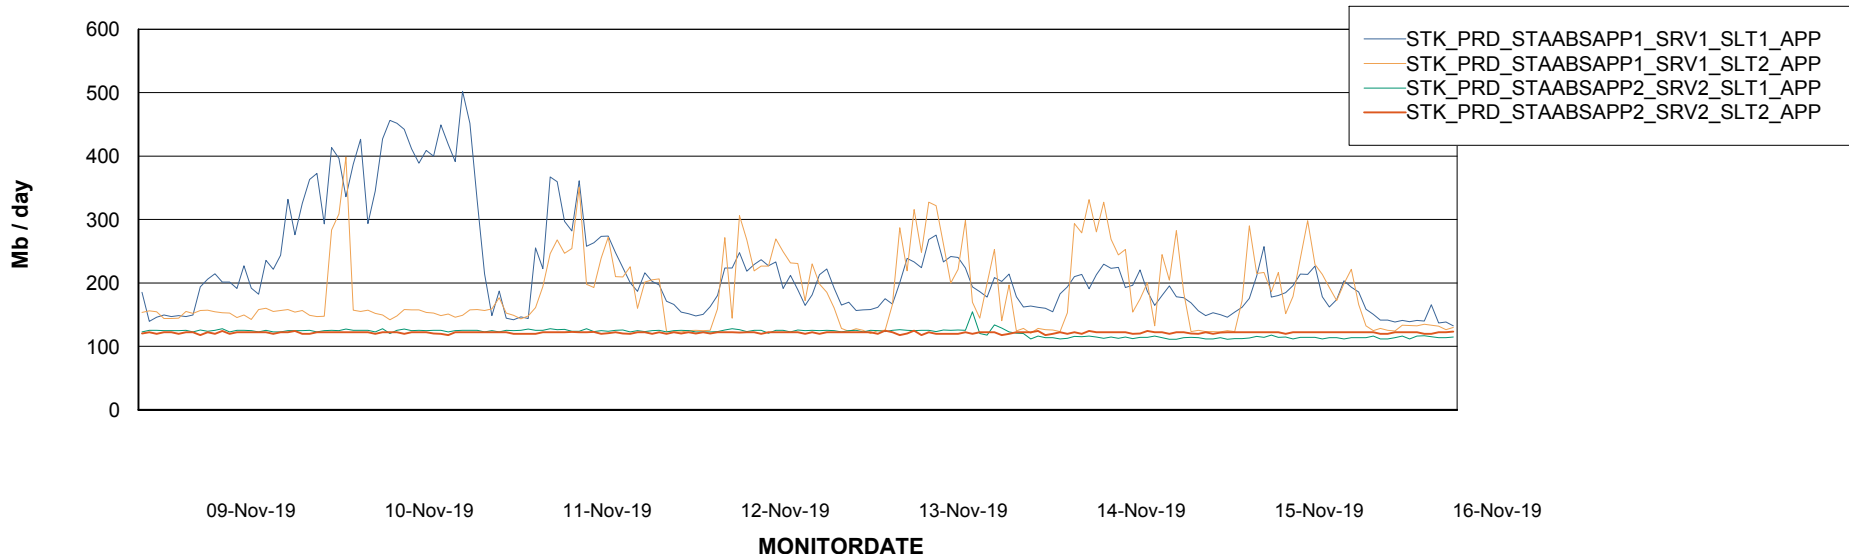

ABSSolute Application Server Services

Avg memory used per ABS Server Service