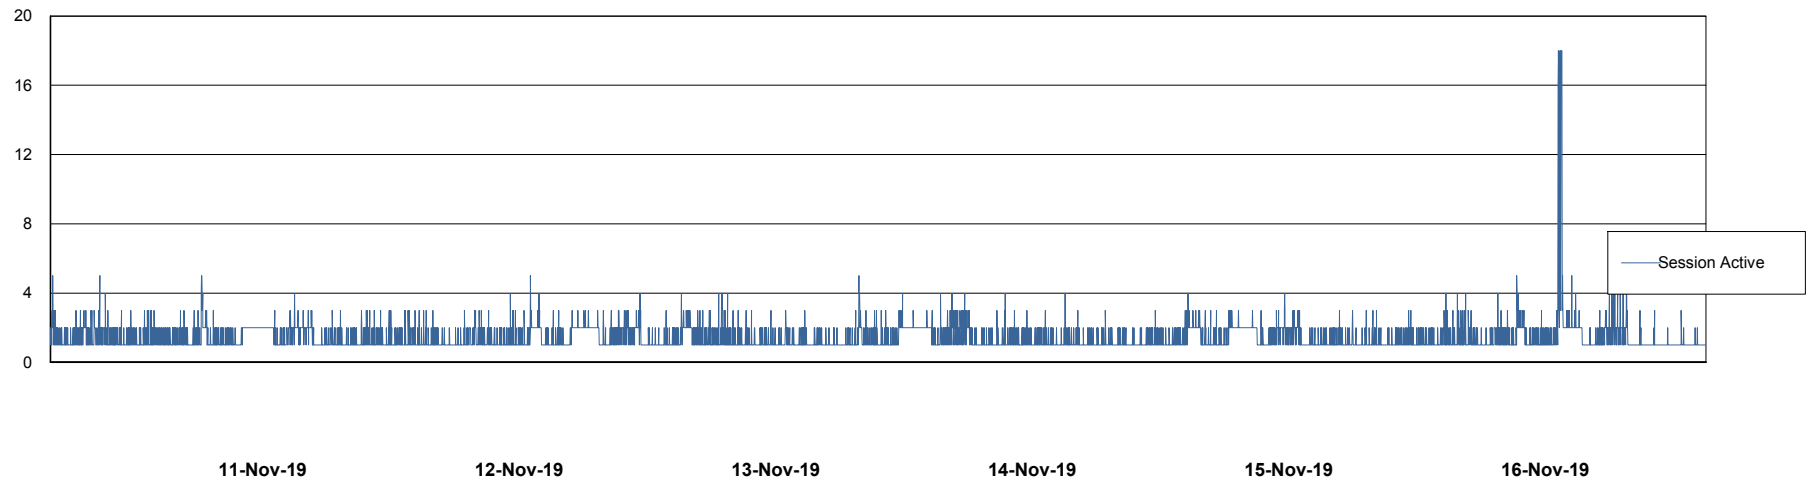

Database Performance STKDB_ABS1 Production Database

DB Processes Max 500
DB Sessions Max 776