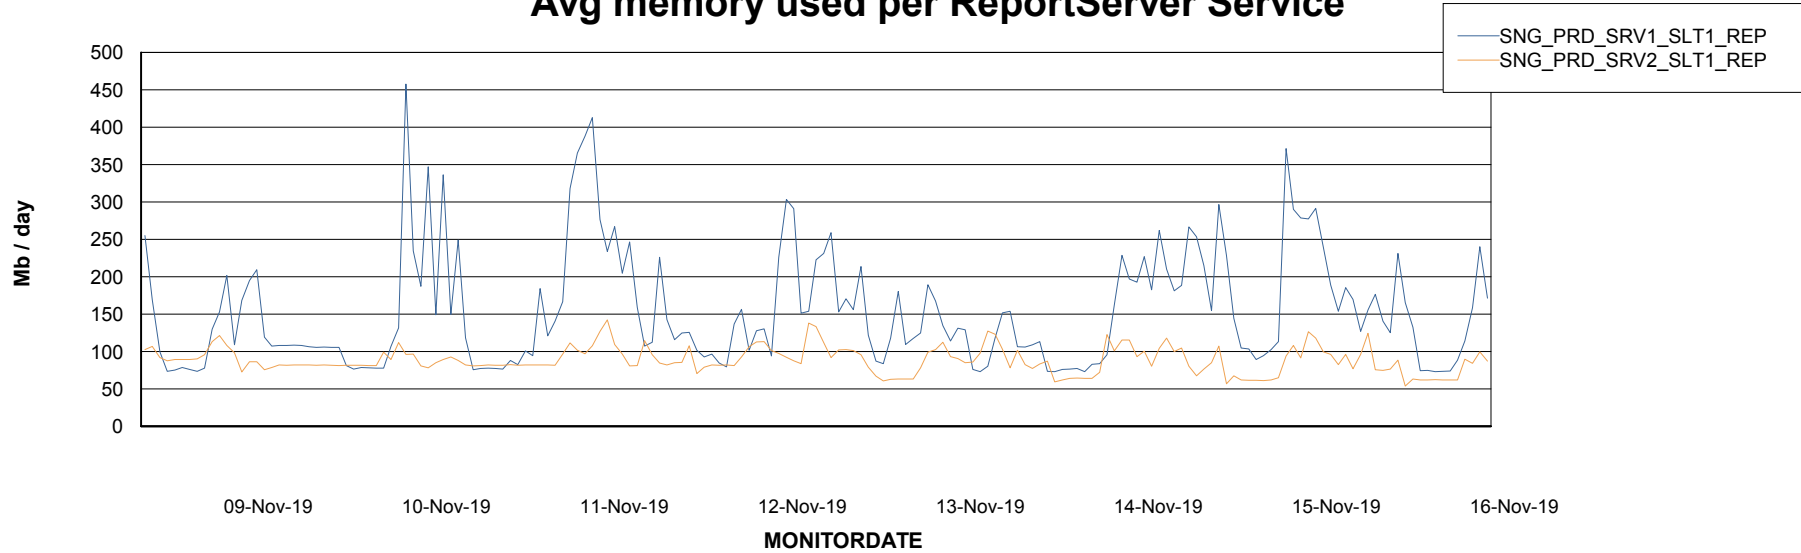

ABSSolute Application ReportServer Services

Avg memory used per ReportServer Service