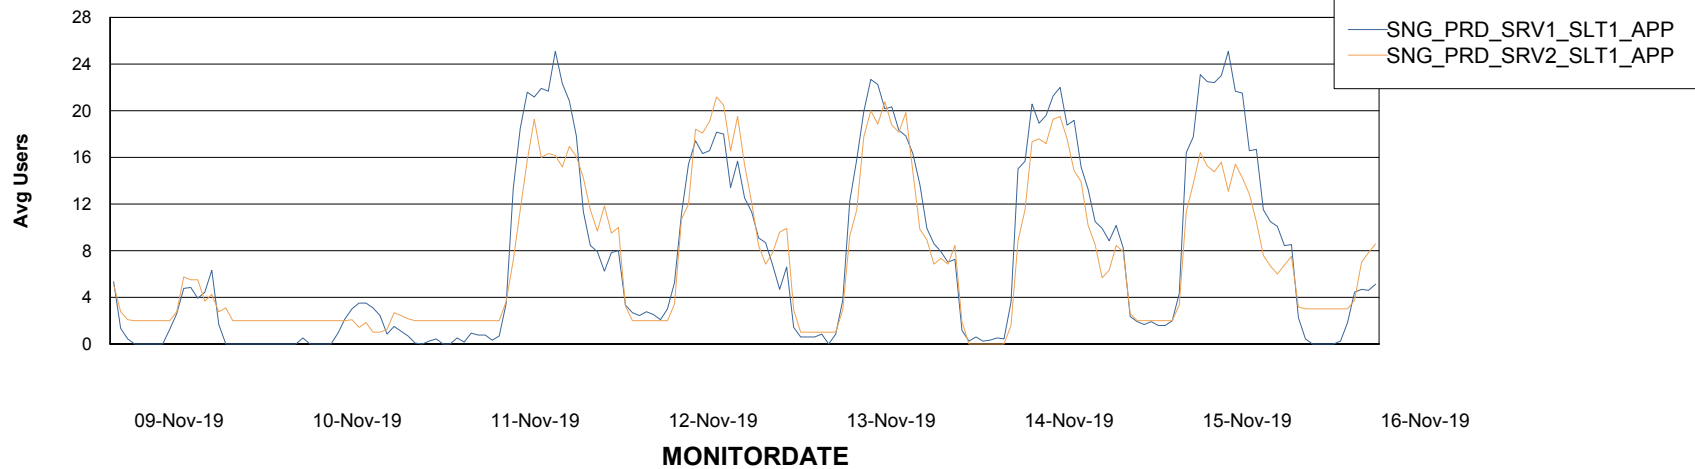

Weekly SLA Customer Report

Customer SNG_Production
Database ID 70

ABSSolute Application Server Services

Avg memory used per ABS Server Service

Avg users per day per ABS server

Weekly SLA Customer Report

Customer SNG_Production
Database ID 70