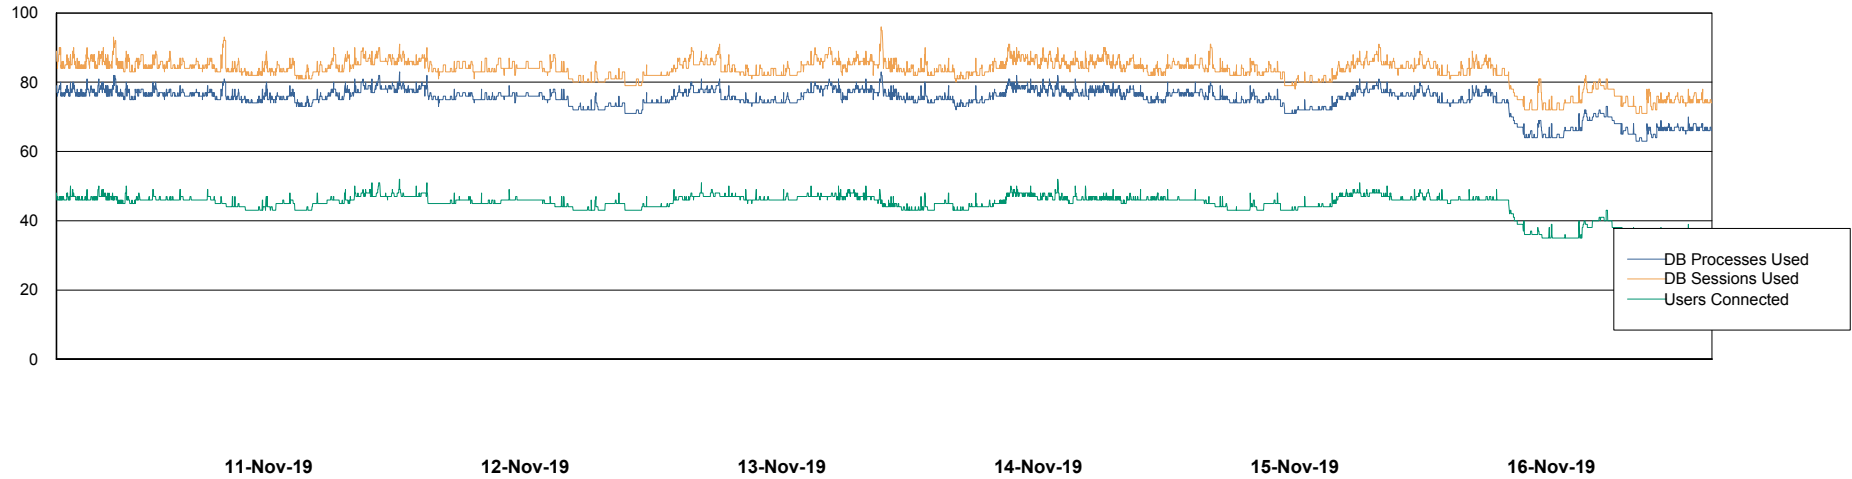

Database Performance RSSDB_Production