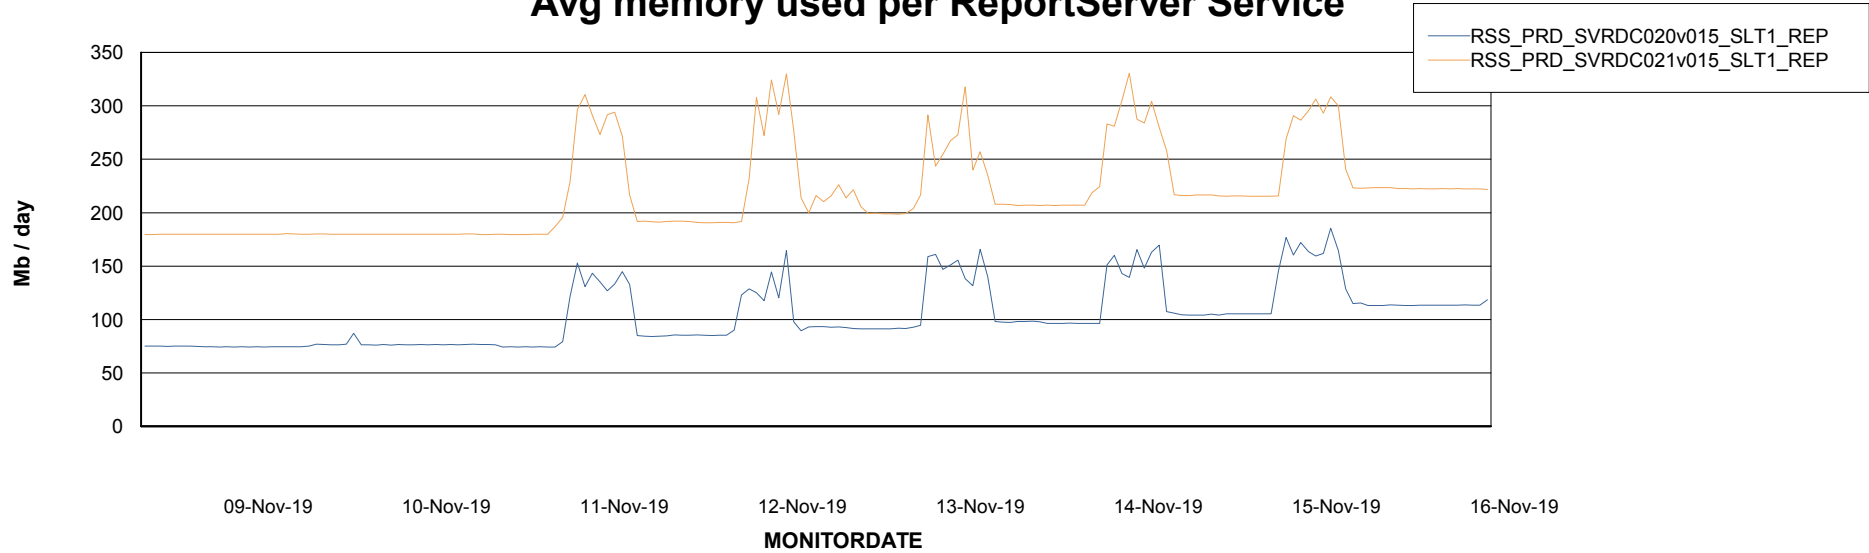

ABSSolute Application ReportServer Services

Avg memory used per ReportServer Service