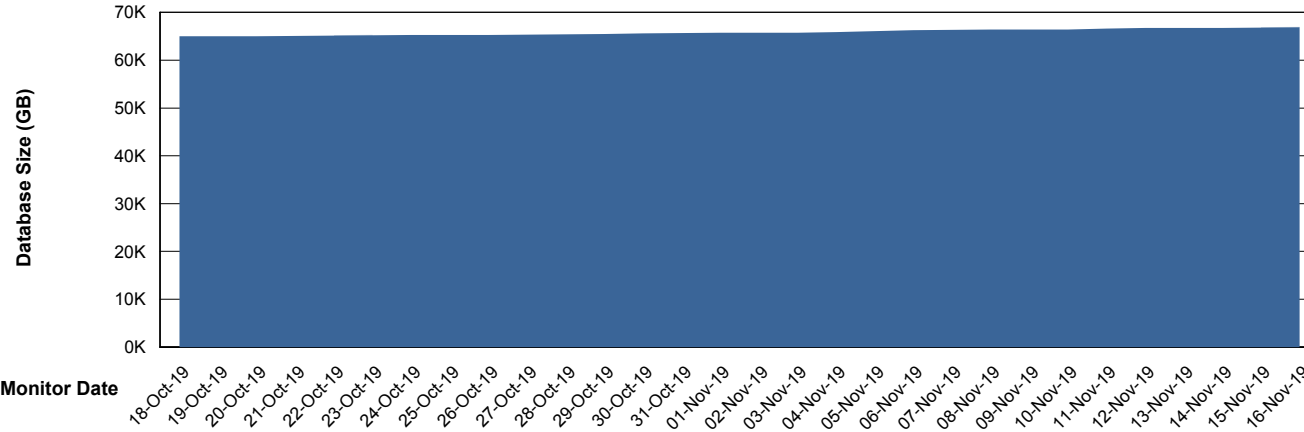

DATABASE SIZE RSSDB_Production

Database growth over last month

Database Tablespace RSSDB_Production

Date	Tablespace Name	Filesize (Gb)	Usedsize (Gb)	Percentage free
16-Nov-19	ABSDATA	35,000	27,621	21
	INDX	45,000	37,872	16
15-Nov-19	ABSDATA	35,000	27,621	21
	INDX	45,000	37,872	16
14-Nov-19	ABSDATA	35,000	27,541	21
	INDX	45,000	37,862	16
13-Nov-19	ABSDATA	35,000	27,525	21
	INDX	45,000	37,835	16
12-Nov-19	ABSDATA	35,000	27,525	21
	INDX	45,000	37,822	16
11-Nov-19	ABSDATA	35,000	27,517	21
	INDX	45,000	37,812	16
10-Nov-19	ABSDATA	35,000	27,429	22
	INDX	45,000	37,695	16