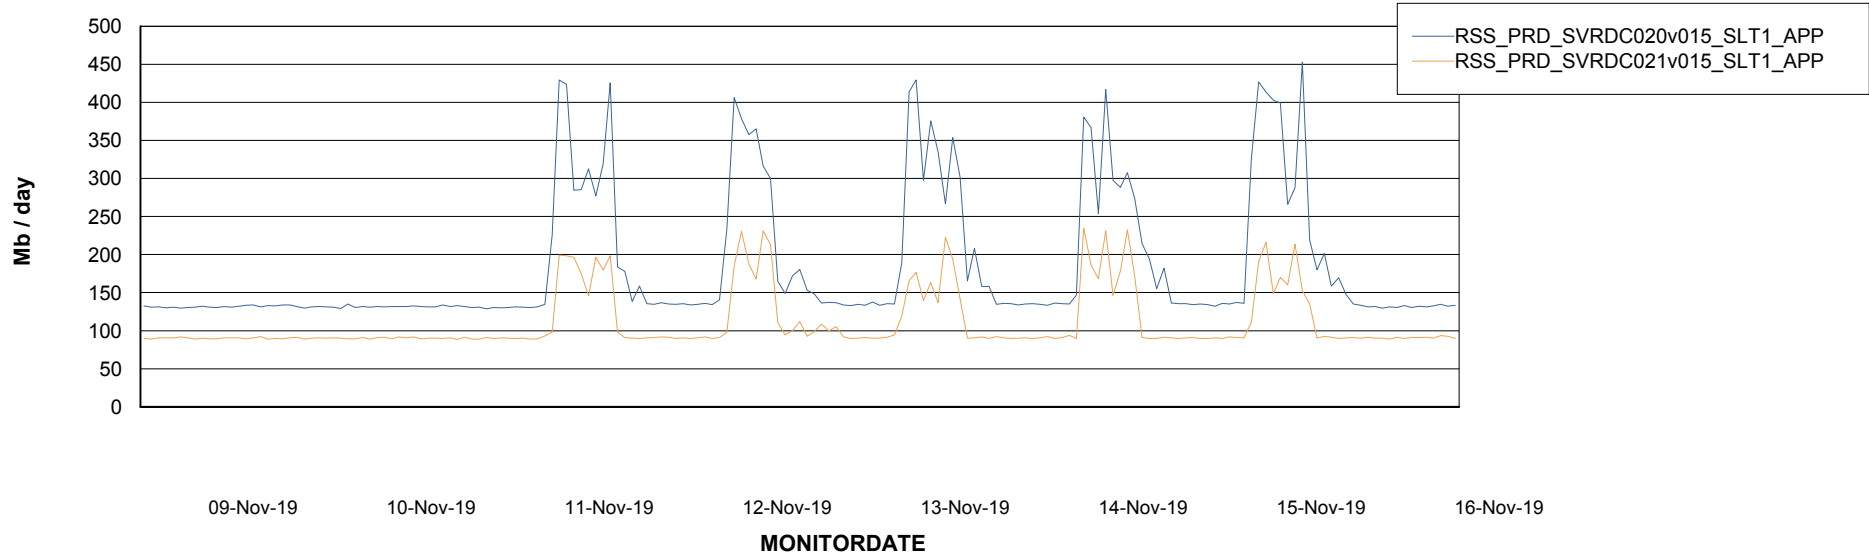

ABSSolute Application Server Services

Avg memory used per ABS Server Service