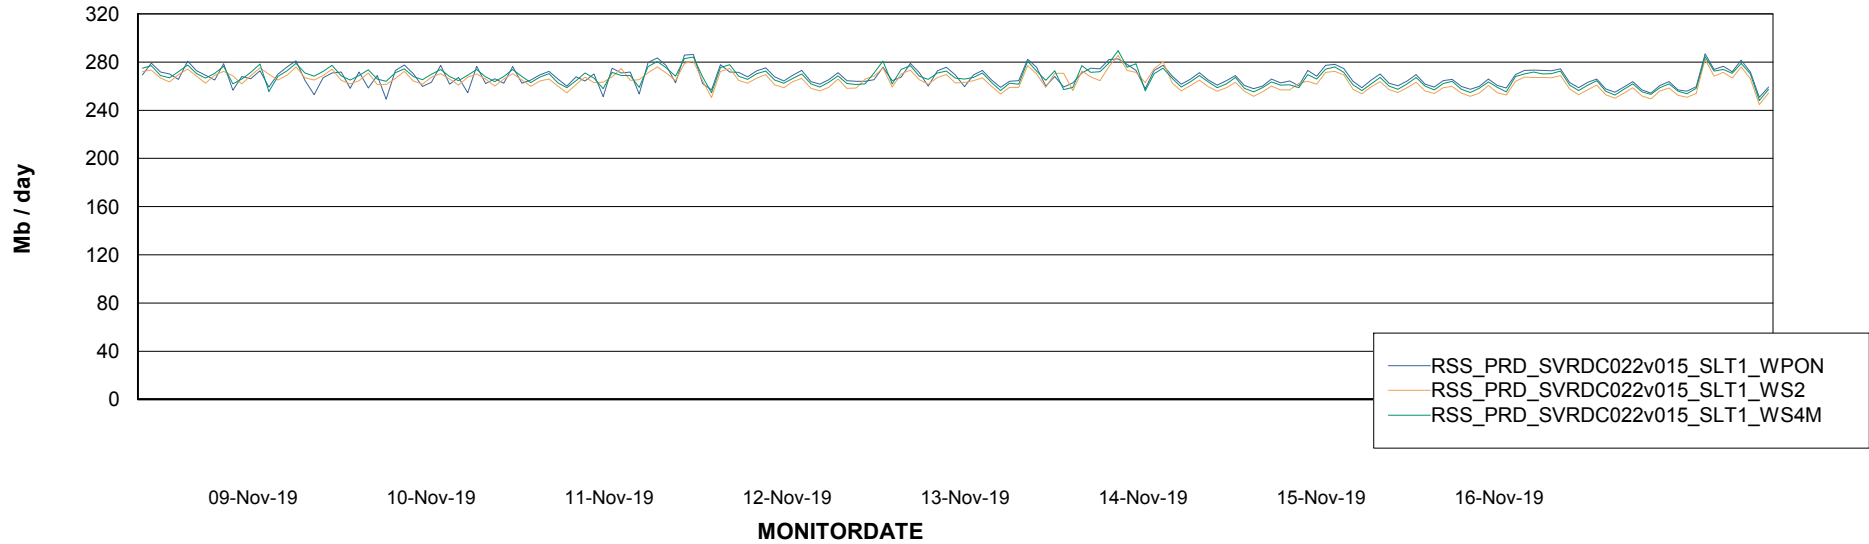

ABSSolute Web Component Services

Avg memory used per ABS Web component