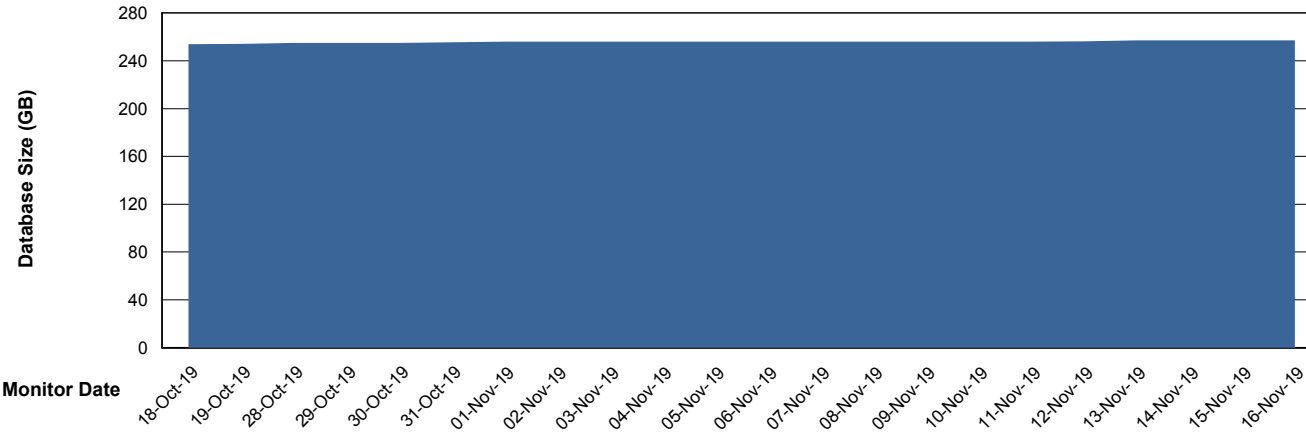

Database Performance PCODB_Standby

DB Processes Max 350
DB Sessions Max 552

Weekly SLA Customer Report

Customer PCO Production
 Database ID 44

DATABASE SIZE PCODB_Production

Database growth over last month

Database Tablespace PCODB_Production

Date	Tablespace Name	Filesize (Gb)	Usedsize (Gb)	Percentage free
16-Nov-19	ABSDATA	150	92	39
	INDX	200	132	34
15-Nov-19	ABSDATA	150	92	39
	INDX	200	132	34
14-Nov-19	ABSDATA	150	92	39
	INDX	200	132	34
13-Nov-19	ABSDATA	150	92	39
	INDX	200	132	34
12-Nov-19	ABSDATA	150	92	39
	INDX	200	132	34
11-Nov-19	ABSDATA	150	92	39
	INDX	200	132	34
10-Nov-19	ABSDATA	150	92	39
	INDX	200	132	34