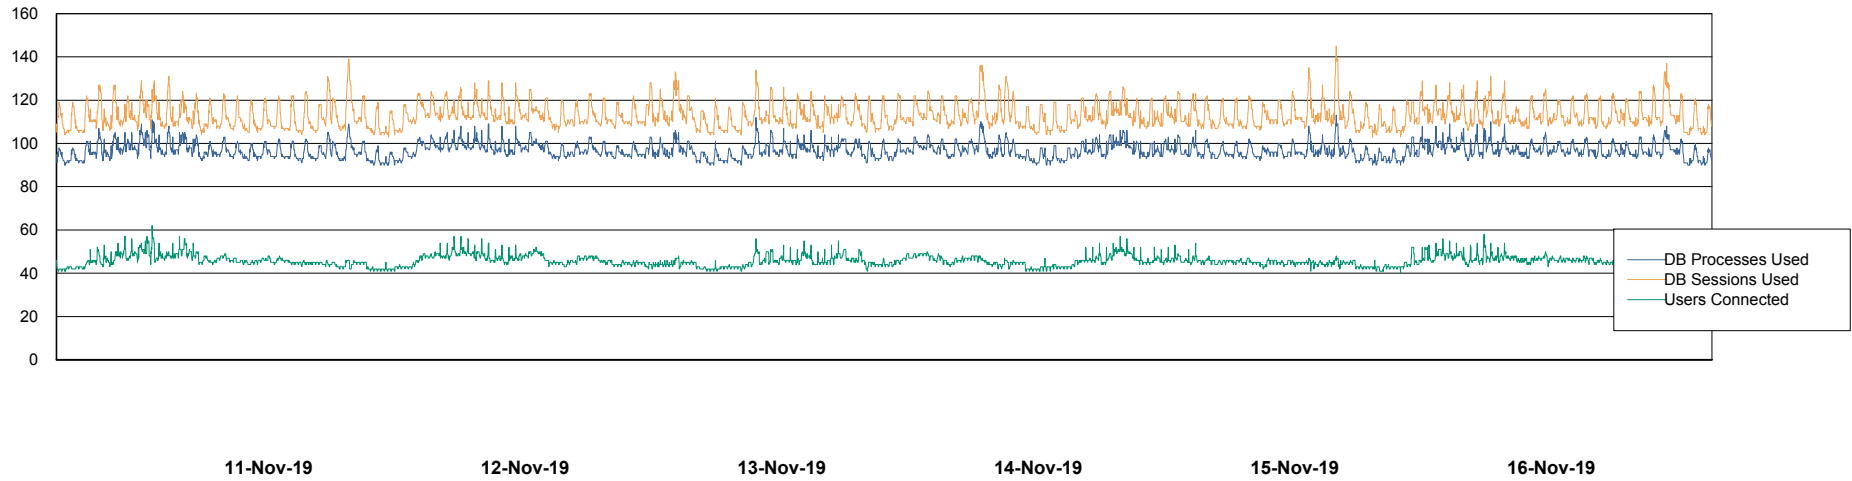

Harddisk Usage PCO_PRD_ORACLE2

	Free disk space on c: (%)	Total disk space on c: (Gb)	Free disk space on d: (%)	Total disk space on d: (Gb)
16-Nov-19	75	279	46	838
15-Nov-19	75	279	46	838
14-Nov-19	75	279	47	838
13-Nov-19	75	279	46	838
12-Nov-19	75	279	46	838
11-Nov-19	75	279	47	838
10-Nov-19	75	279	47	838

Weekly SLA Customer Report

Customer PCO Production
Database ID 44

Database Performance PCODB_Production

DB Processes Max 350
DB Sessions Max 560

Weekly SLA Customer Report

Customer PCO Production
Database ID 44