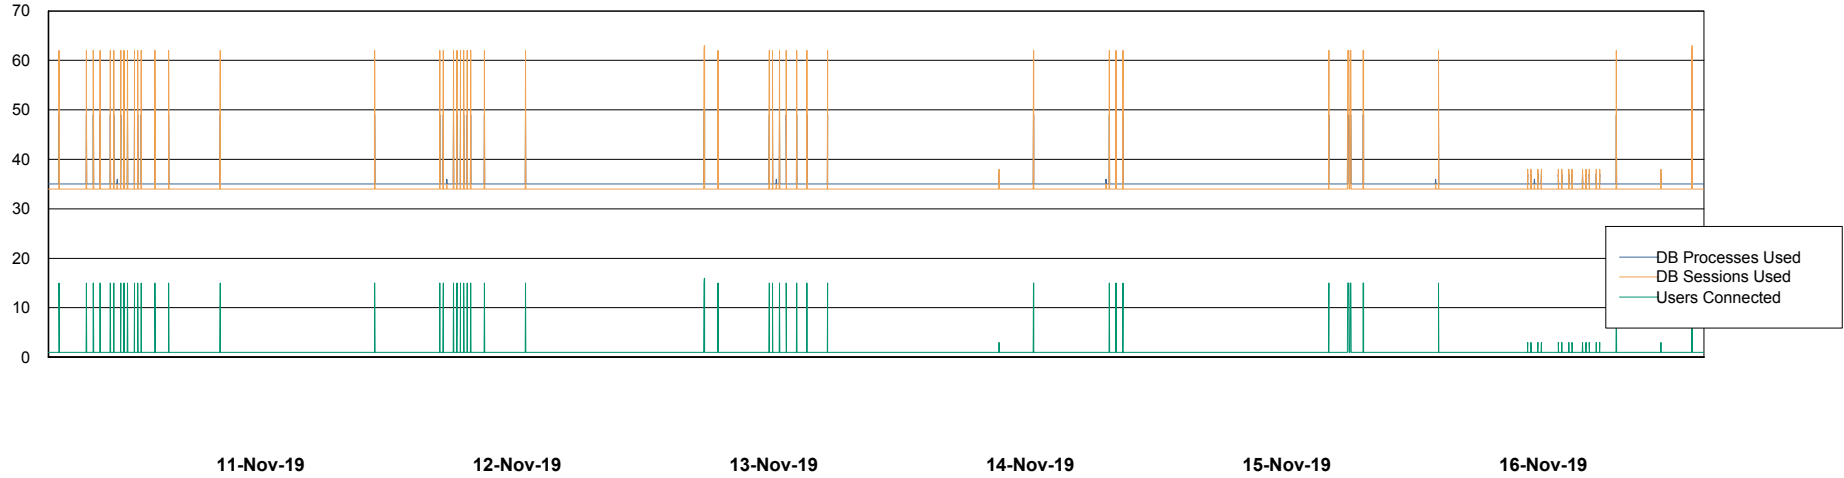

Database Performance PCODB_Standby

DB Processes Max 350
DB Sessions Max 552