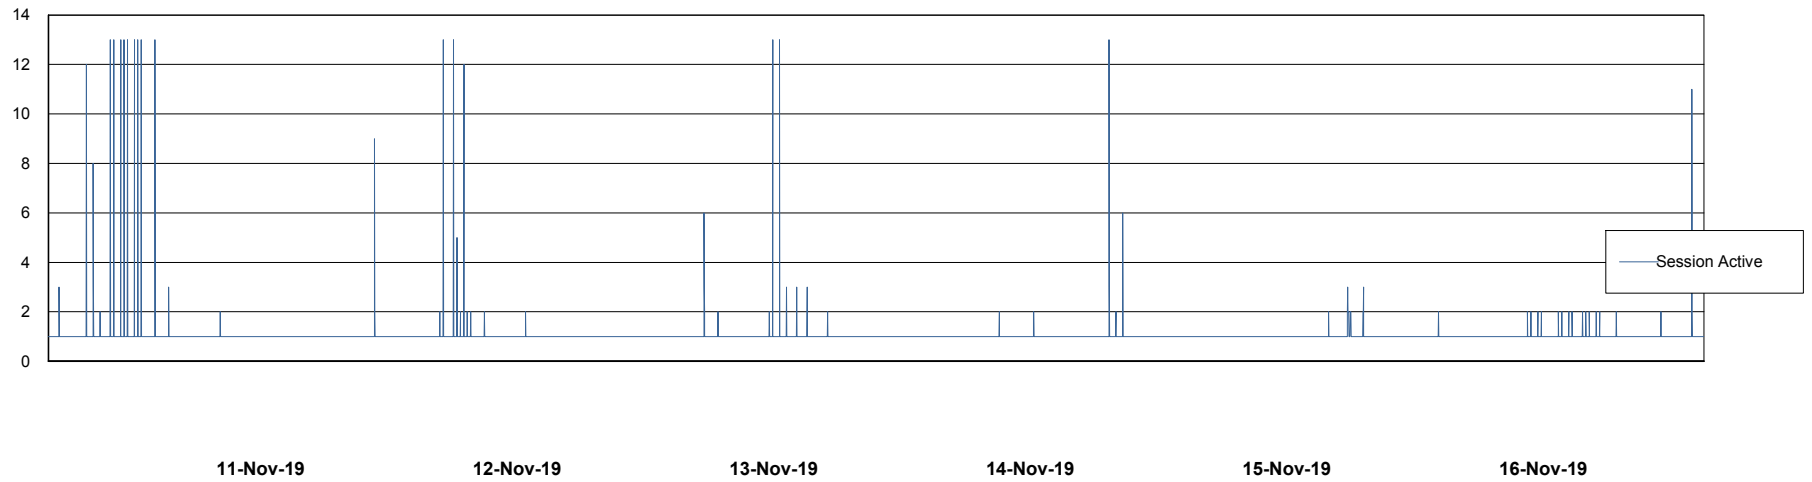

Database Performance PCODB_Standby

DB Processes Max 350
DB Sessions Max 552