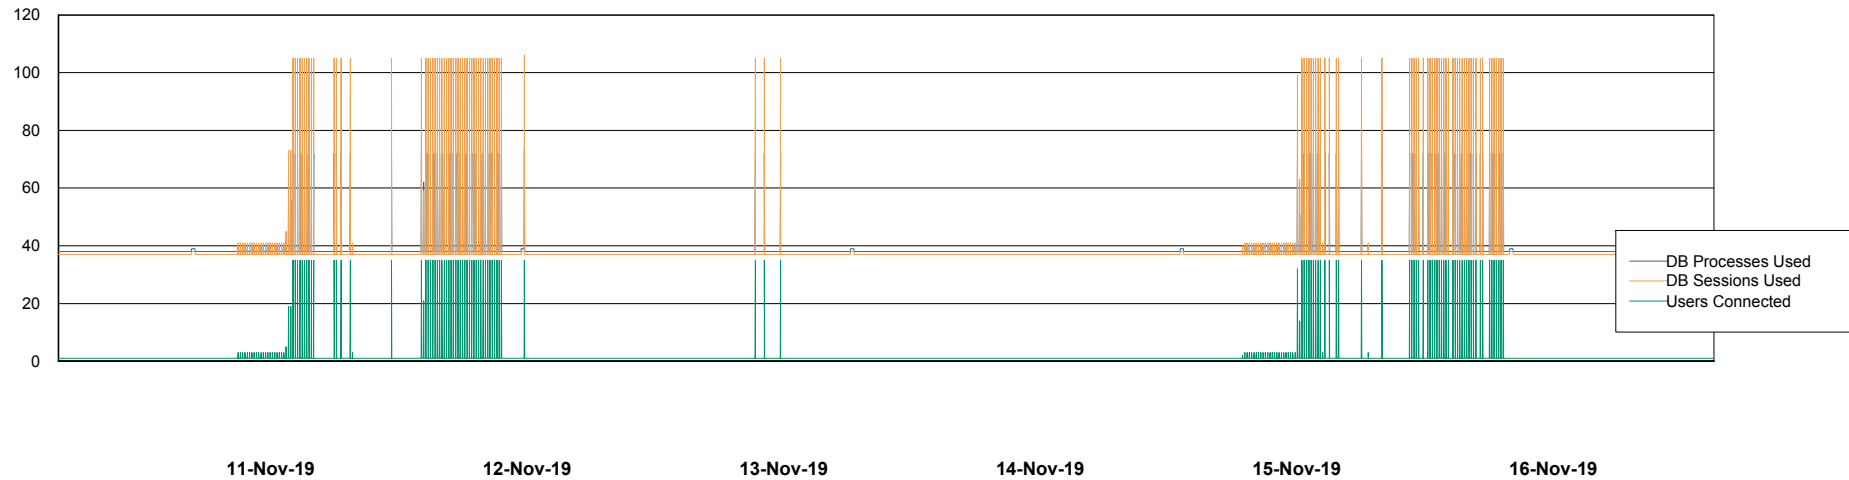

Weekly SLA Customer Report

Customer NIX_Production
Database ID 51

Database Performance NIXDB_BI

Weekly SLA Customer Report

Customer NIX_Production
Database ID 51

Database Performance NIXDB_Production

Weekly SLA Customer Report

Customer NIX_Production
Database ID 51

Database Performance NIXDB_Standby

Weekly SLA Customer Report

Customer NIX_Production
Database ID 51

DATABASE SIZE NIXDB_BI

Database growth over last month

DATABASE SIZE NIXDB_Production