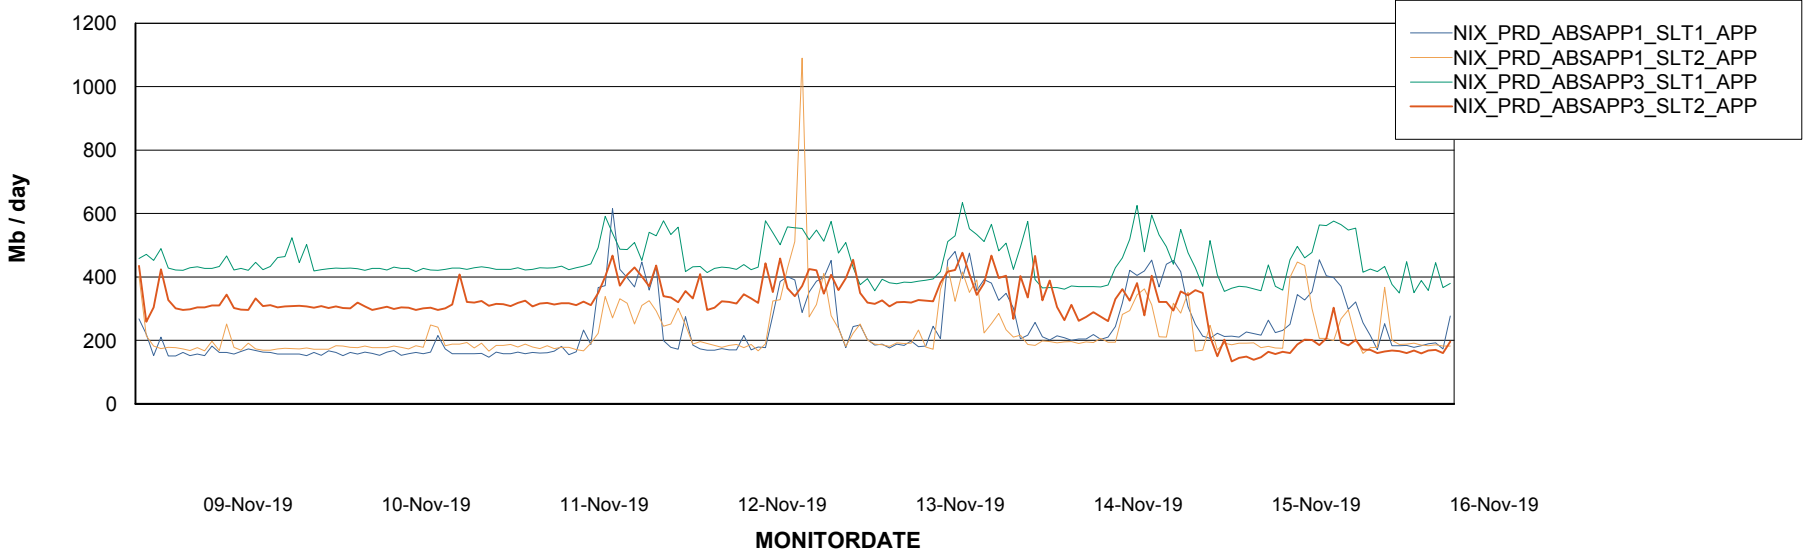

Standby Database Health NIX_Production

Recovery lag for last 7 days

Weekly SLA Customer Report

Customer NIX_Production
Database ID 51

ABSSolute Application Server Services

Avg memory used per ABS Server Service