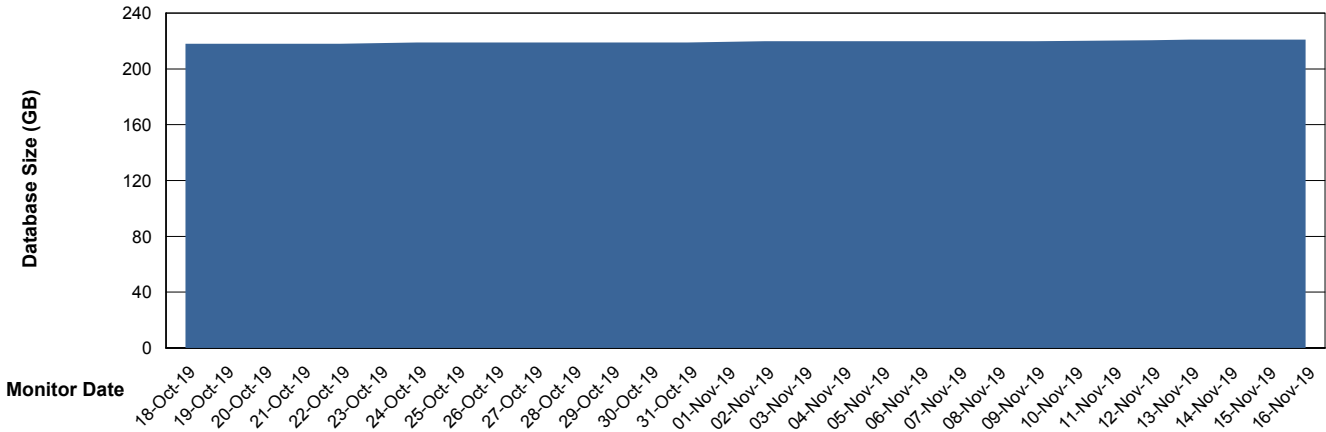

Weekly SLA Customer Report

Customer NIX_Production
Database ID 51

Database Performance NIXDB_BI

Weekly SLA Customer Report

Customer NIX_Production
Database ID 51

Database Performance NIXDB_Production

Weekly SLA Customer Report

Customer NIX_Production
Database ID 51

Database Performance NIXDB_Standby

Weekly SLA Customer Report

Customer NIX_Production
Database ID 51

DATABASE SIZE NIXDB_BI

Database growth over last month

DATABASE SIZE NIXDB_Production

Database growth over last month

Weekly SLA Customer Report

Customer NIX_Production
 Database ID 51

Database Tablespace NIXDB_BI

Date	Tablespace Name	Filesize (Gb)	Usedsize (Gb)	Percentage free
16-Nov-19	ABSDATA	76	62	18
	INDX	80	63	21
15-Nov-19	ABSDATA	76	62	18
	INDX	80	63	21
14-Nov-19	ABSDATA	76	62	18
	INDX	80	63	21
13-Nov-19	ABSDATA	76	62	18
	INDX	80	63	21
12-Nov-19	ABSDATA	76	62	18
	INDX	80	63	21
11-Nov-19	ABSDATA	76	62	18
	INDX	80	63	21
10-Nov-19	ABSDATA	76	62	18
	INDX	80	63	21