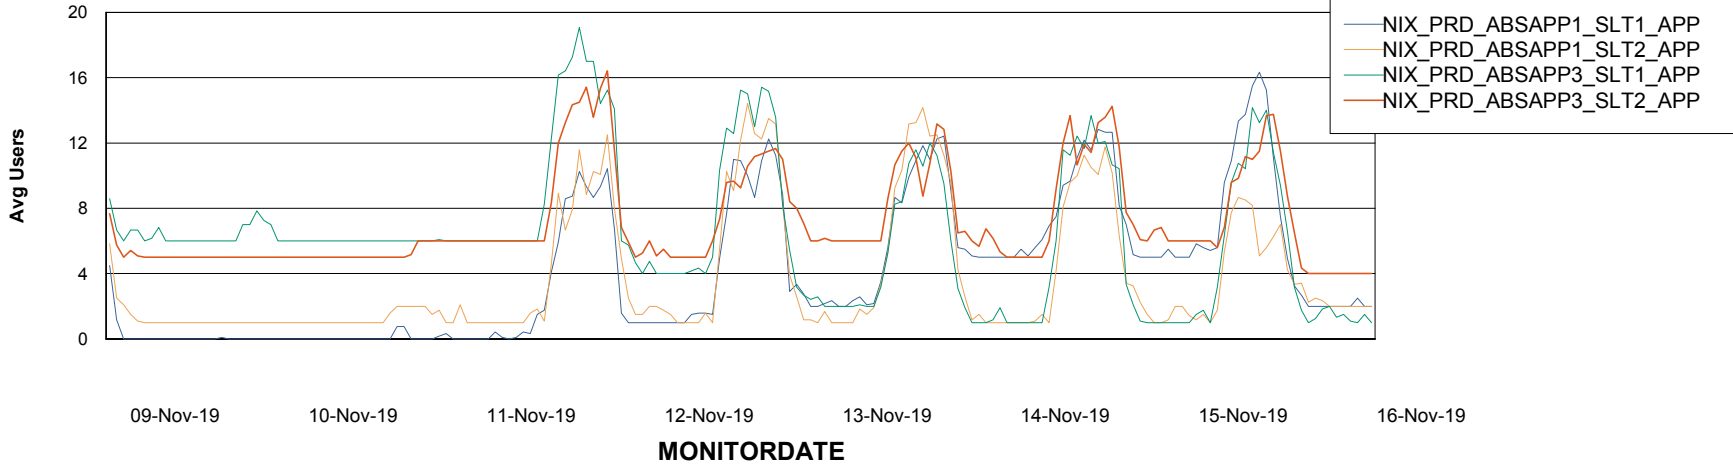

Avg users per day per ABS server