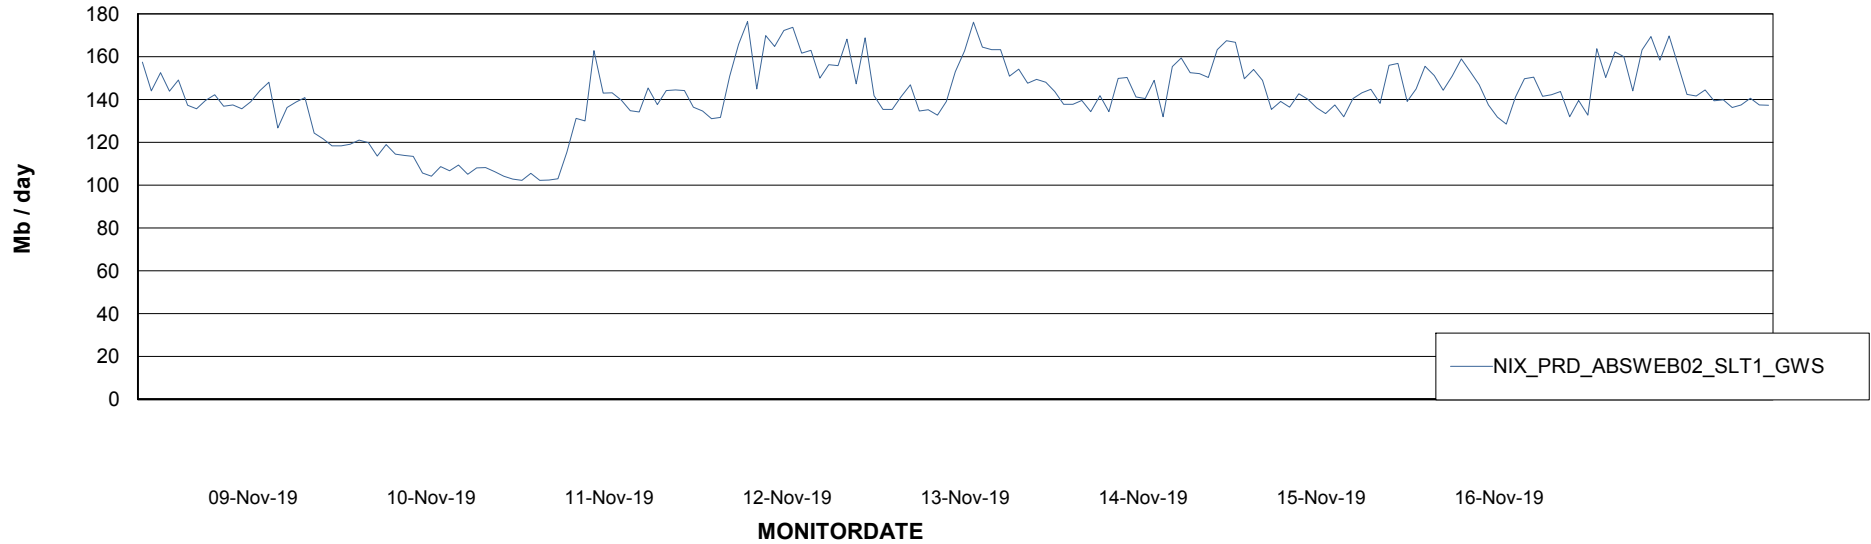

ABSSolute Web Component Services

Avg memory used per ABS Web component