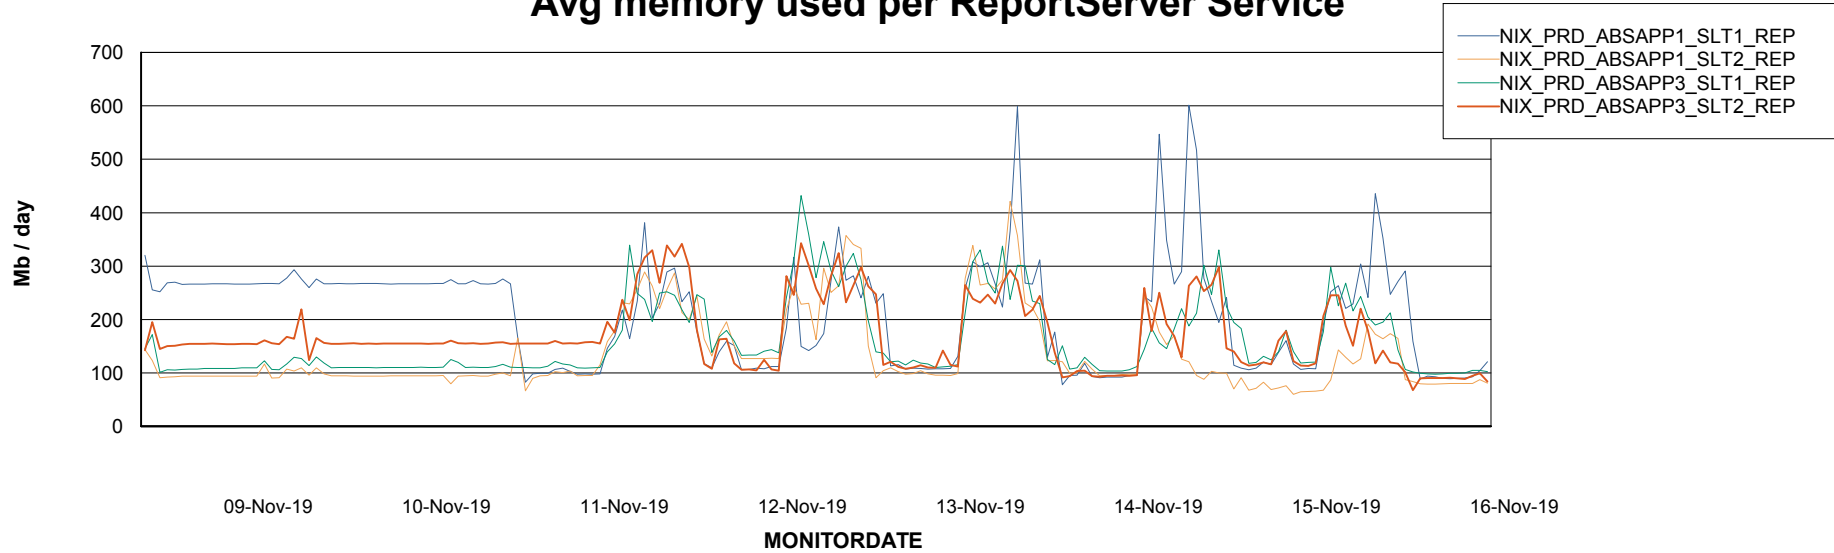

Avg users per day per ABS server

Weekly SLA Customer Report

Customer NIX_Production
Database ID 51

ABSSolute Application ReportServer Services

Avg memory used per ReportServer Service

Weekly SLA Customer Report