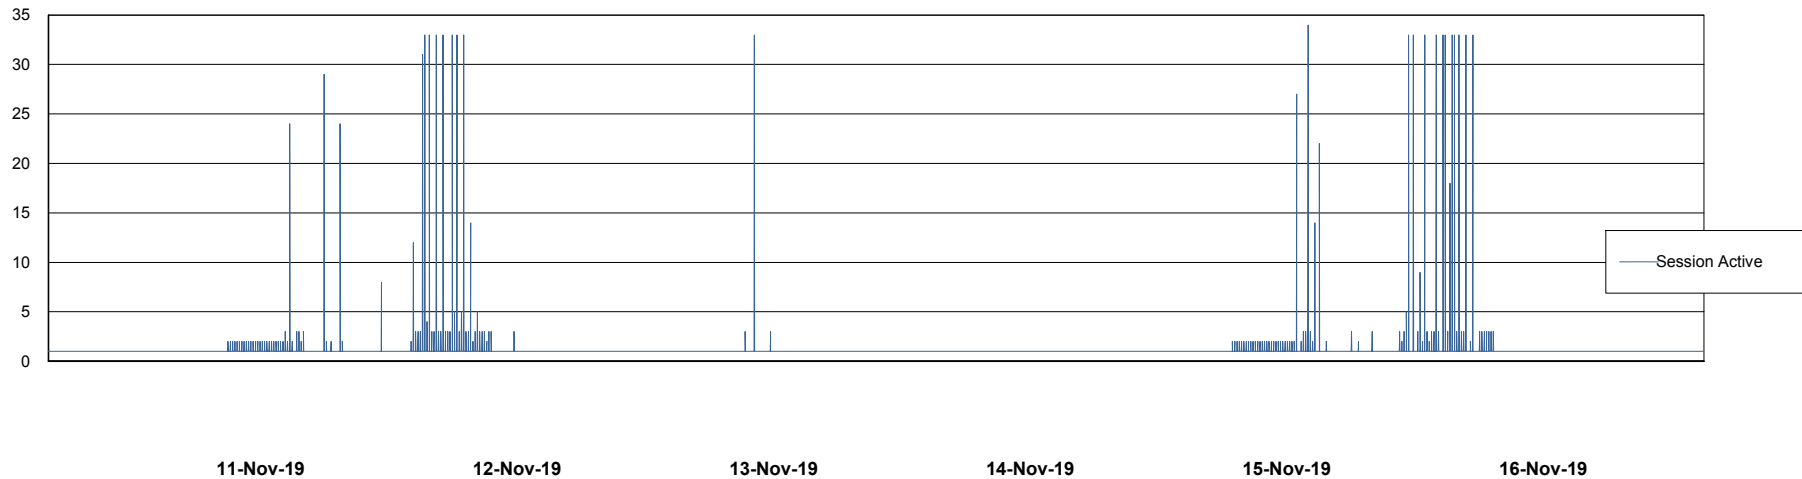

Database Performance NIXDB_Standby