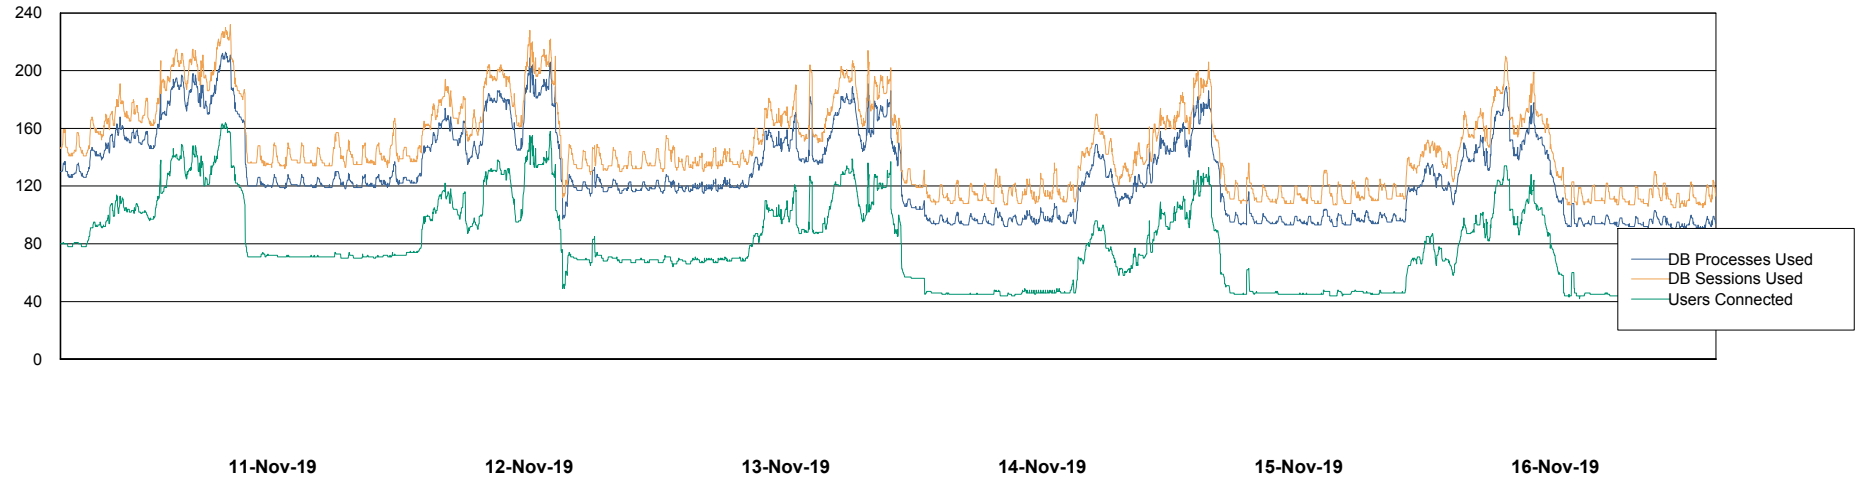

Weekly SLA Customer Report

Customer NIX_Production
Database ID 51

Database Performance NIXDB_BI

Weekly SLA Customer Report

Customer NIX_Production
Database ID 51

Database Performance NIXDB_Production

Weekly SLA Customer Report