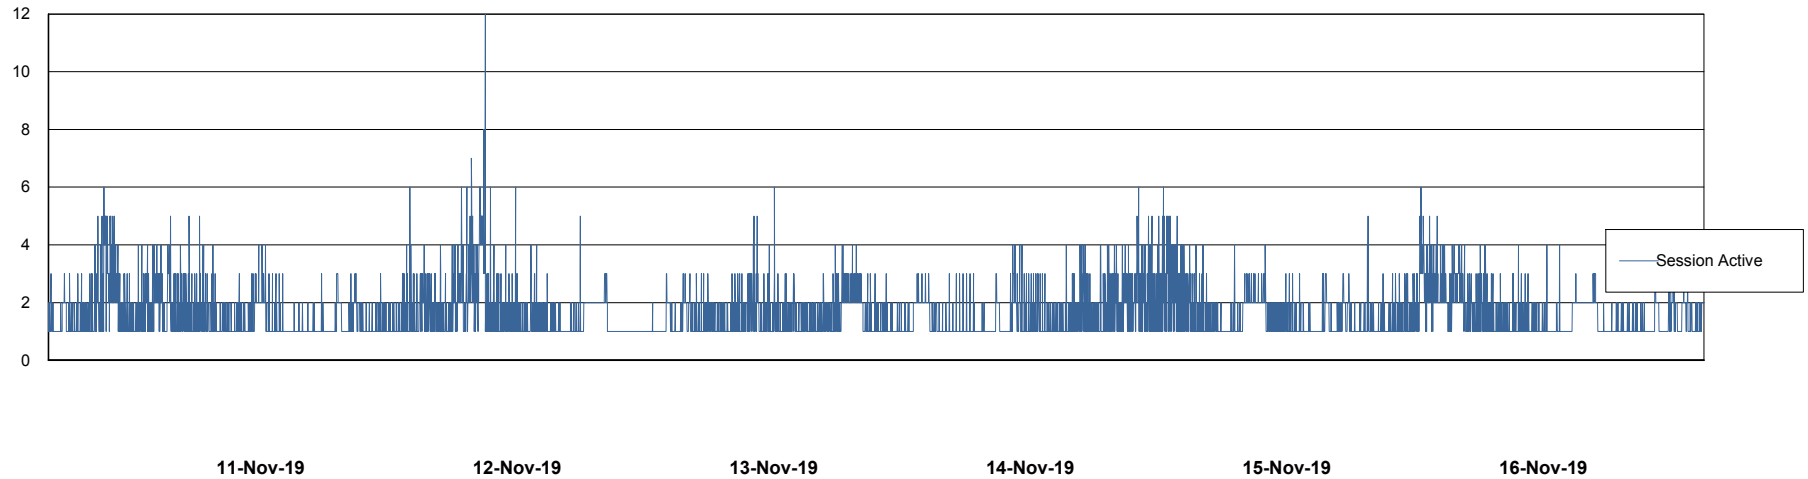

Weekly SLA Customer Report

Customer NIX_Production
Database ID 51

Database Performance NIXDB_BI

Weekly SLA Customer Report

Customer NIX_Production
Database ID 51

Database Performance NIXDB_Production

Weekly SLA Customer Report