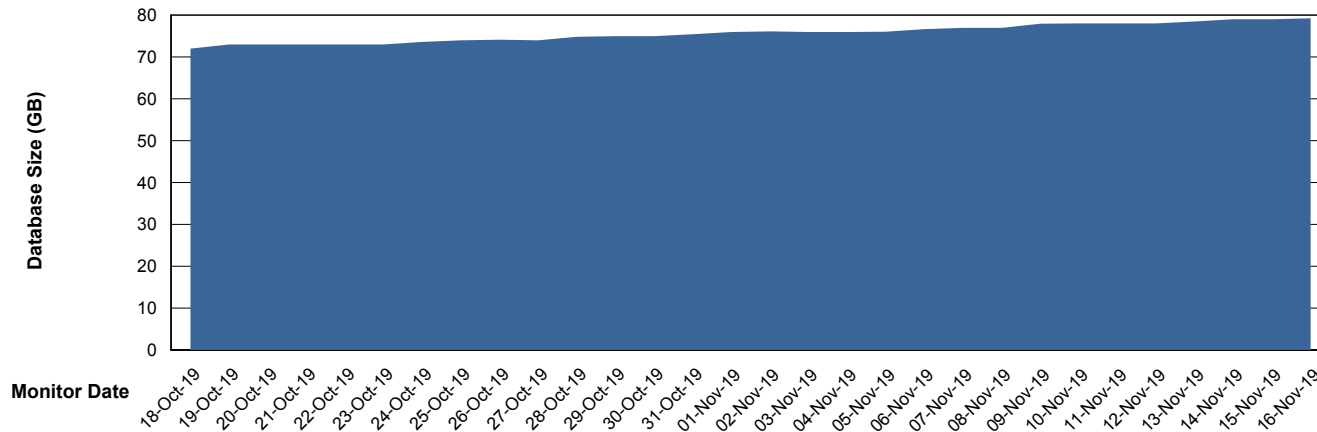

DATABASE SIZE LSS_ABSME_DB_LIODA4

Database growth over last month