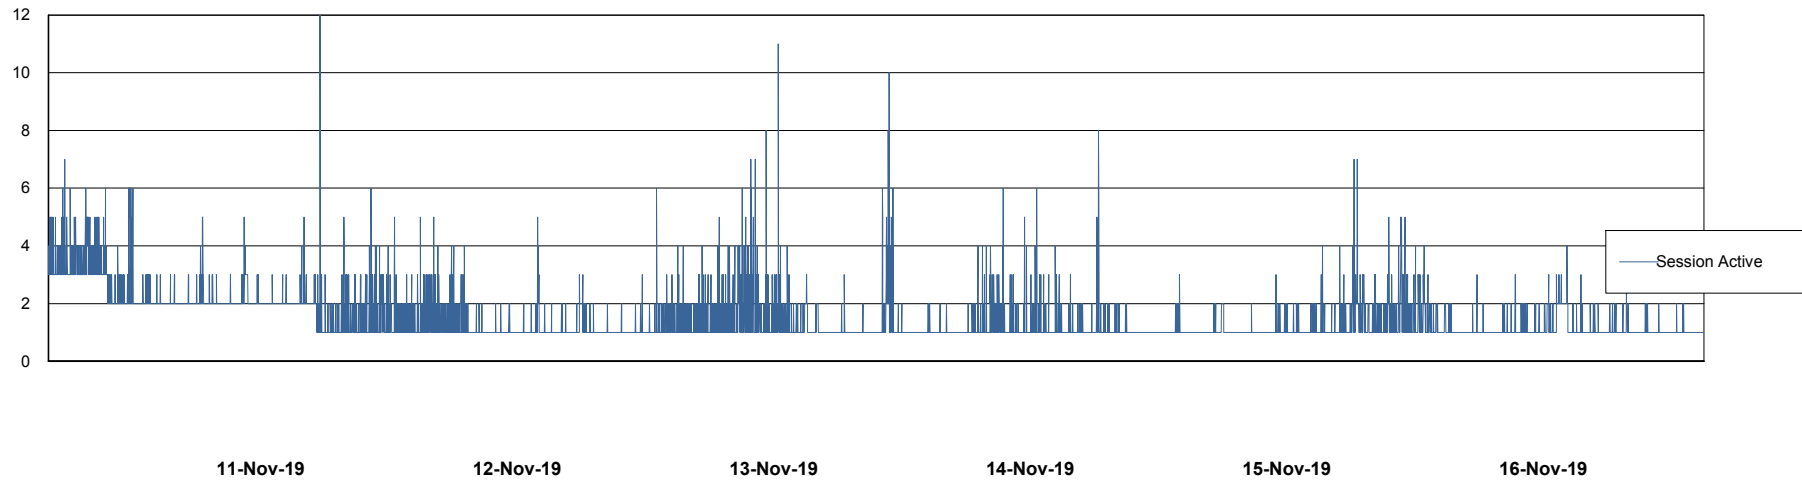

Database Performance LSS_ABSCH2_DB_LIODA3

DB Processes Max 1,000
DB Sessions Max 1,560

Weekly SLA Customer Report

Customer LSS_Prod (NO SLA)
Database ID 96

Database Performance LSS_ABSCH3_DB_LIODA3

DB Processes Max 1,000
DB Sessions Max 1,560