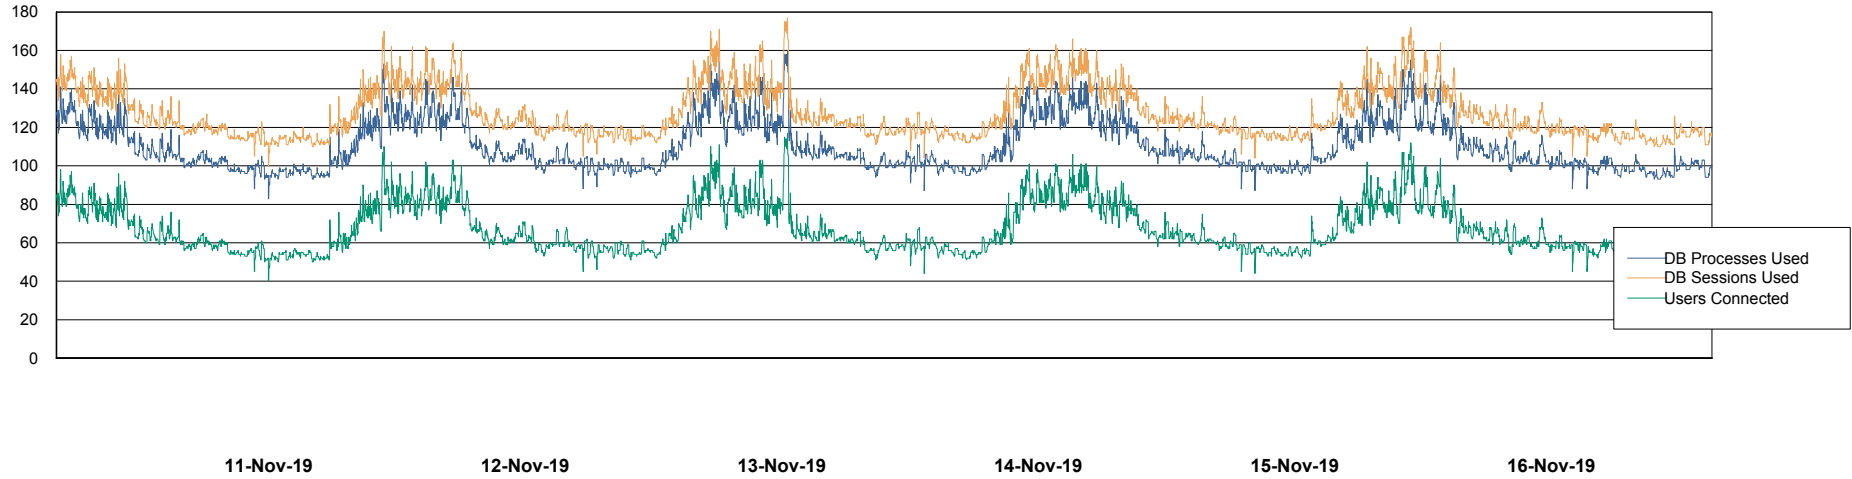

Database Performance LSS_ABSEE2_DB_LIODA5

DB Processes Max 1,000
DB Sessions Max 1,522

Weekly SLA Customer Report

Customer LSS_Prod (NO SLA)
Database ID 96

Database Performance LSS_ABSME_DB_LIODA4

DB Processes Max 1,000
DB Sessions Max 1,522