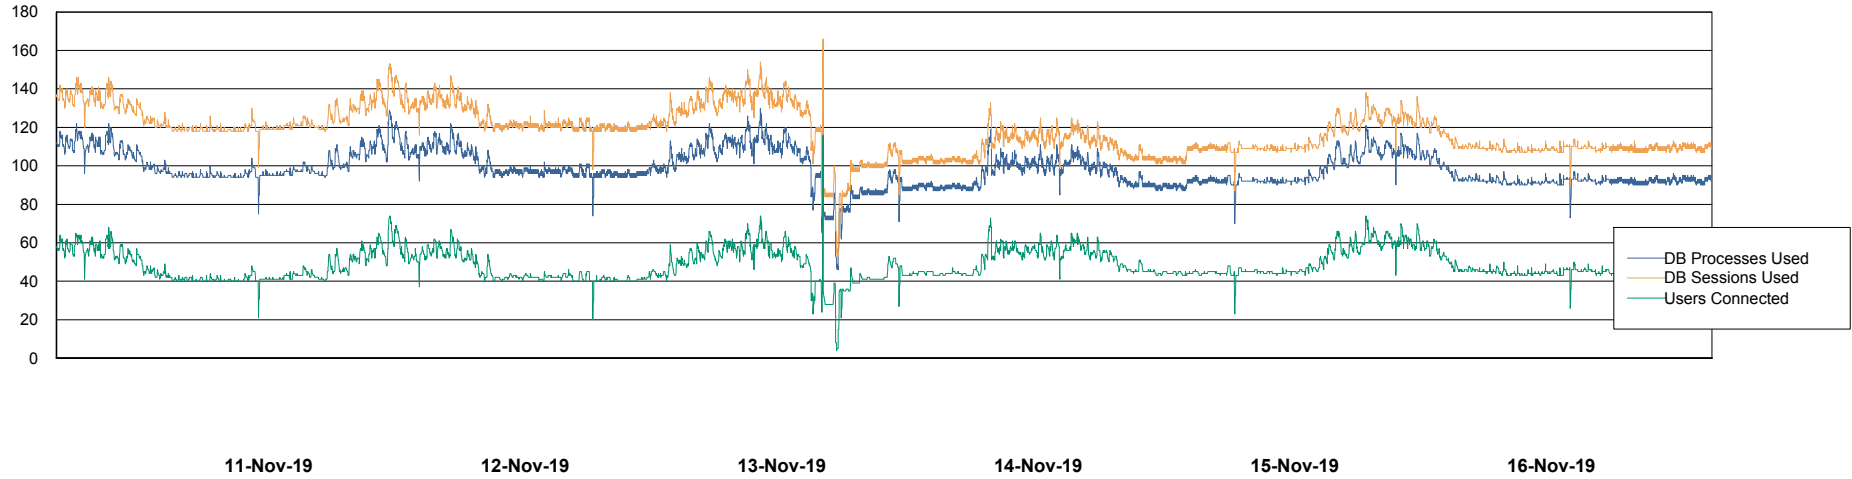

Database Performance LSS_ABSCH2_DB_LIODA3

DB Processes Max 1,000
DB Sessions Max 1,560

Weekly SLA Customer Report

Customer LSS_Prod (NO SLA)
Database ID 96

Database Performance LSS_ABSCH3_DB_LIODA3

DB Processes Max 1,000
DB Sessions Max 1,560