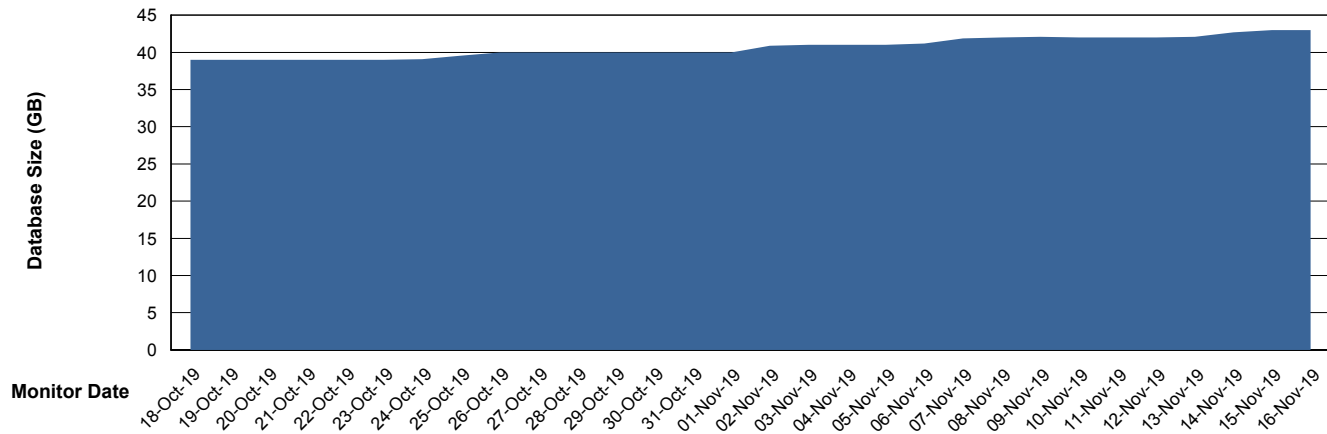

DATABASE SIZE LSS_ABSCH_DB_LIODA3

Database growth over last month

DATABASE SIZE LSS_ABSCH2_DB_LIODA3

Database growth over last month

Weekly SLA Customer Report

Customer LSS_Prod (NO SLA)
Database ID 96

DATABASE SIZE LSS_ABSCH3_DB_LIODA3

Database growth over last month

DATABASE SIZE LSS_ABSEE_DB_LIODA5

Database growth over last month

Weekly SLA Customer Report

Customer LSS_Prod (NO SLA)
Database ID 96

DATABASE SIZE LSS_ABSEE2_DB_LIODA5

Database growth over last month