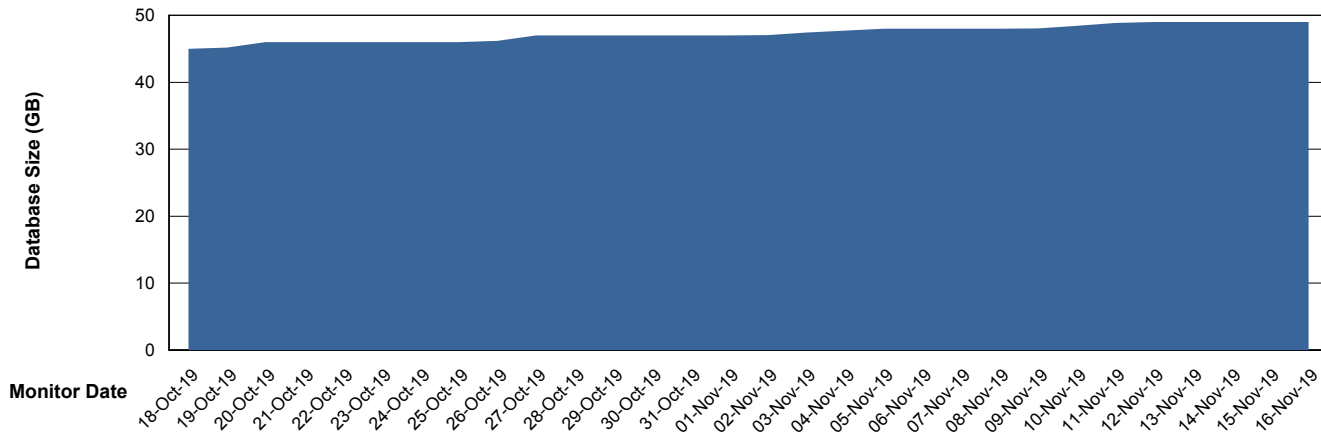

DATABASE SIZE LSS_ABSME_DB_LIODA4

Database growth over last month

Weekly SLA Customer Report

Customer LSS_Prod (NO SLA)
Database ID 96

DATABASE SIZE LSS_ABSME2_DB_LIODA4

Database growth over last month

Weekly SLA Customer Report