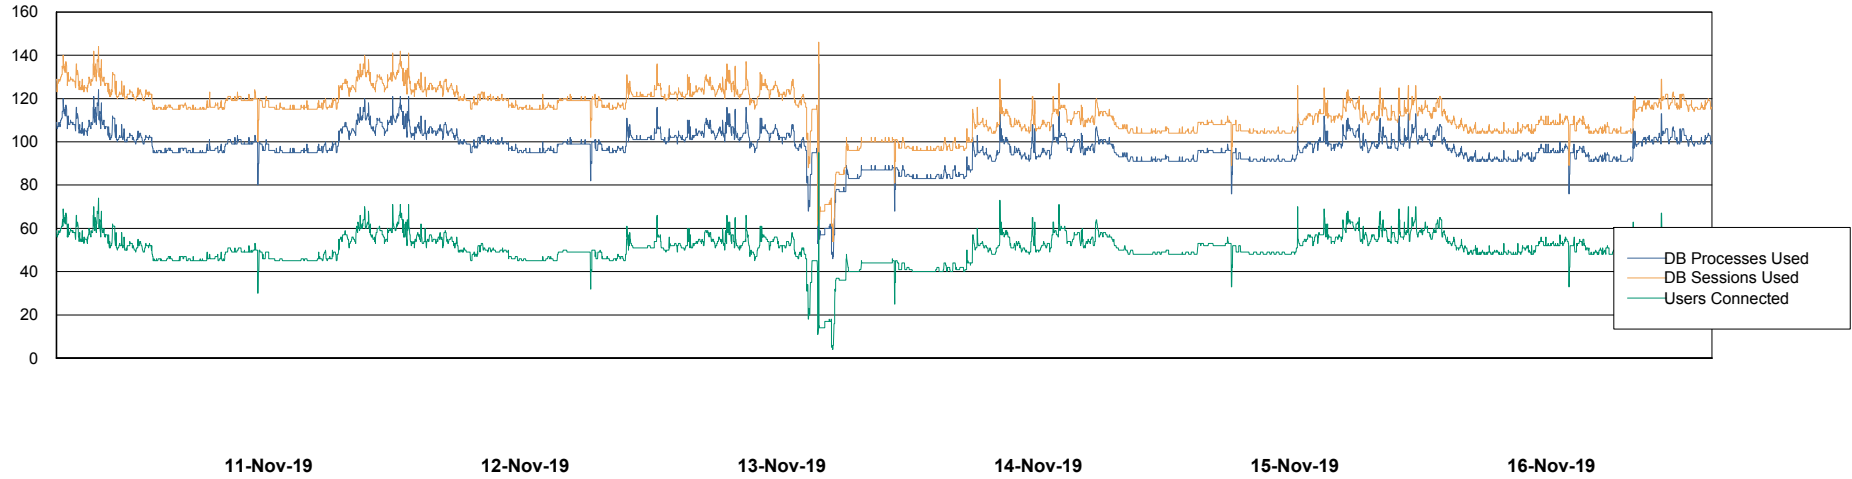

Database Performance LSS_ABSCH2_DB_LIODA3

DB Processes Max 1,000
DB Sessions Max 1,560