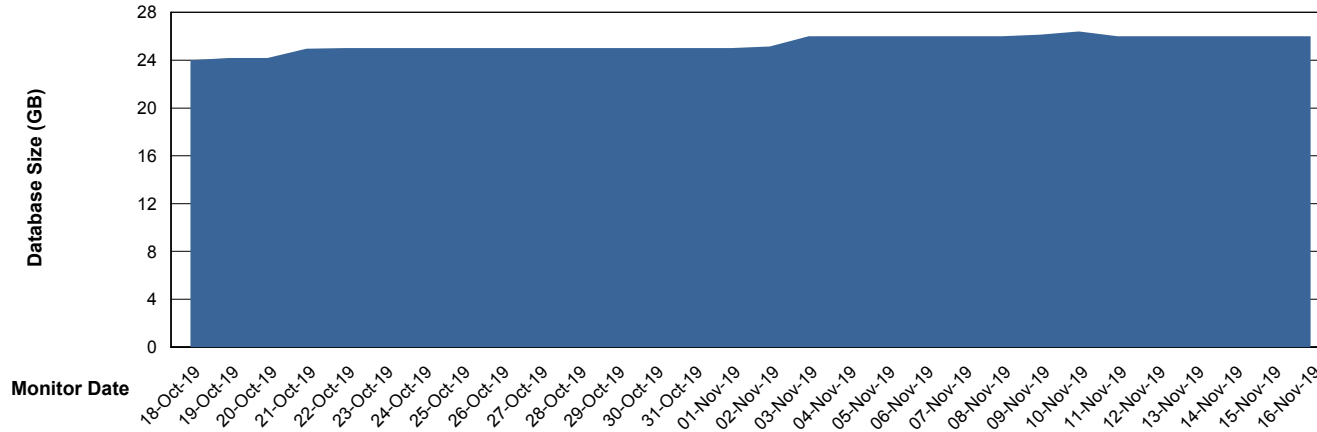

Database growth over last month

DATABASE SIZE LSS_ABSEE_DB_LIODA5

Database growth over last month

Weekly SLA Customer Report

Customer LSS_Prod (NO SLA)
Database ID 96

DATABASE SIZE LSS_ABSEE2_DB_LIODA5

Database growth over last month