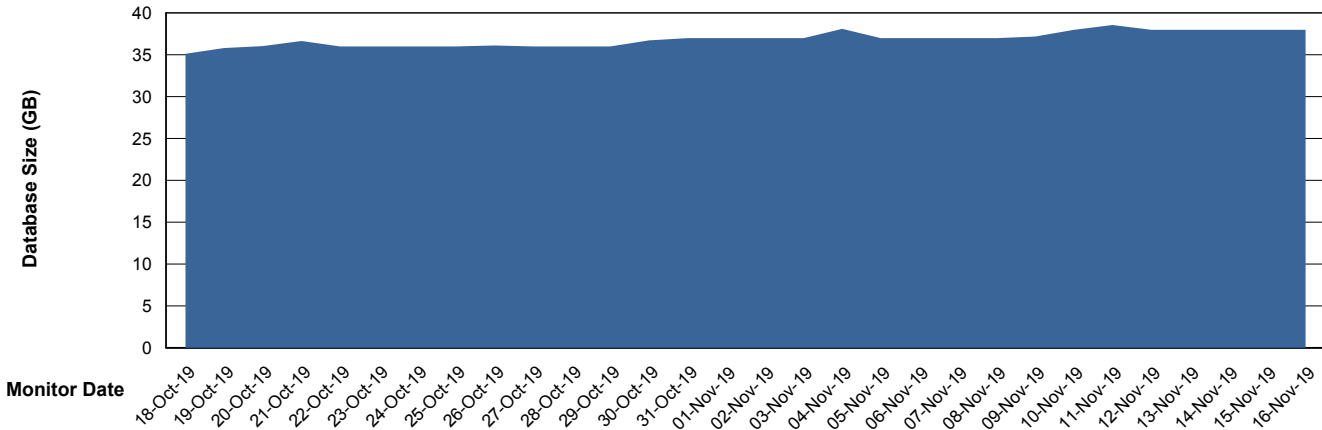

DATABASE SIZE LSS_ABSCH_DB_LIODA3

Database growth over last month