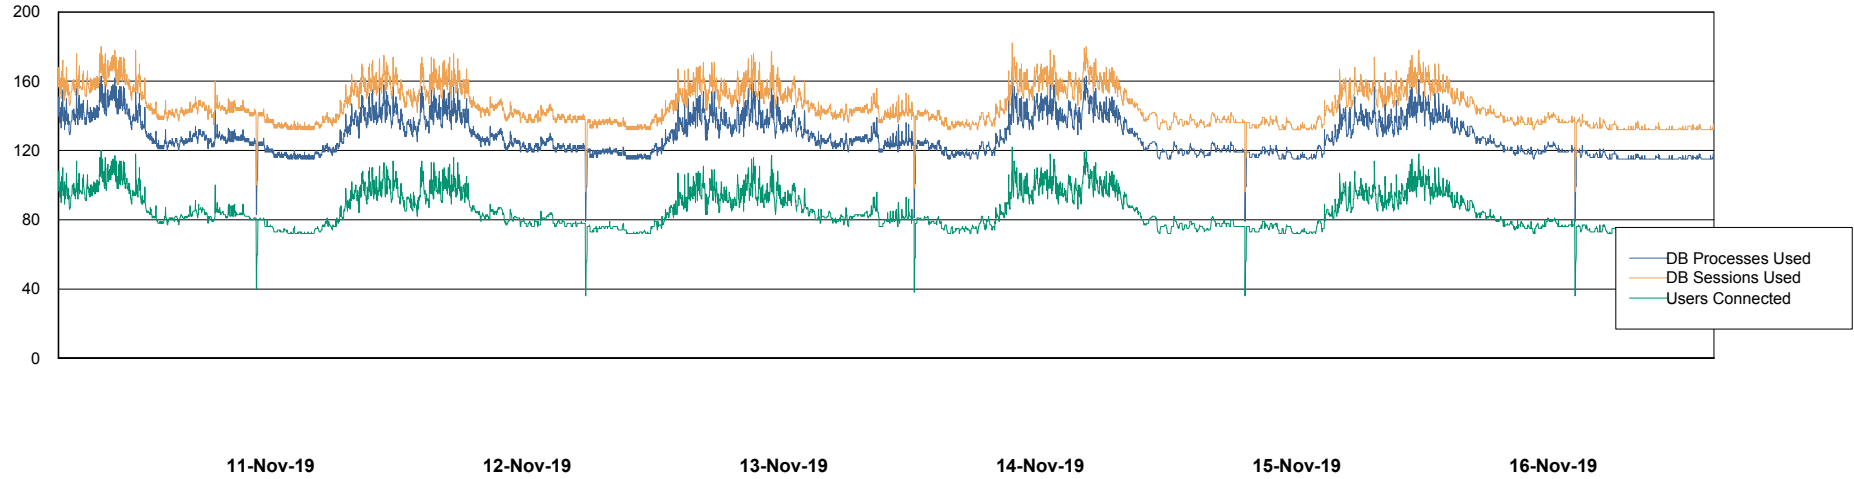

Database Performance LSS_ABSEE_DB_LIODA5

DB Processes Max 1,000
DB Sessions Max 1,522