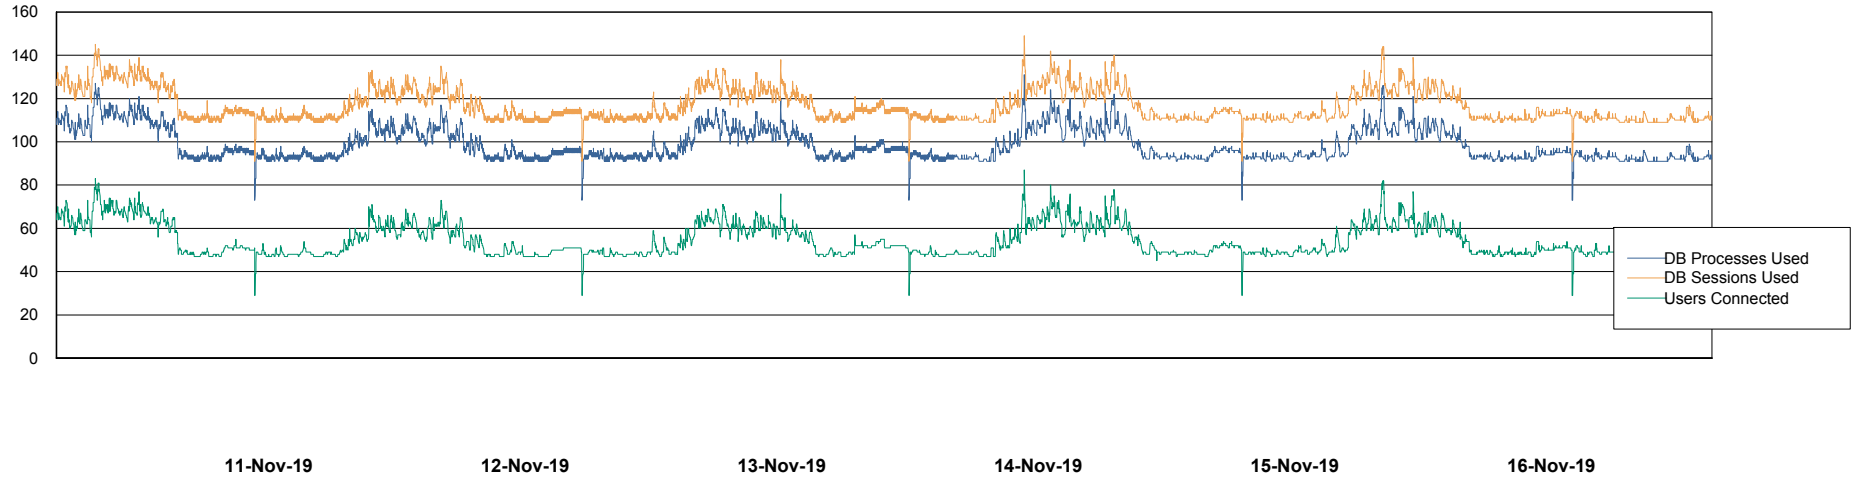

Database Performance LSS_ABSEE2_DB_LIODA5

DB Processes Max 1,000
DB Sessions Max 1,522