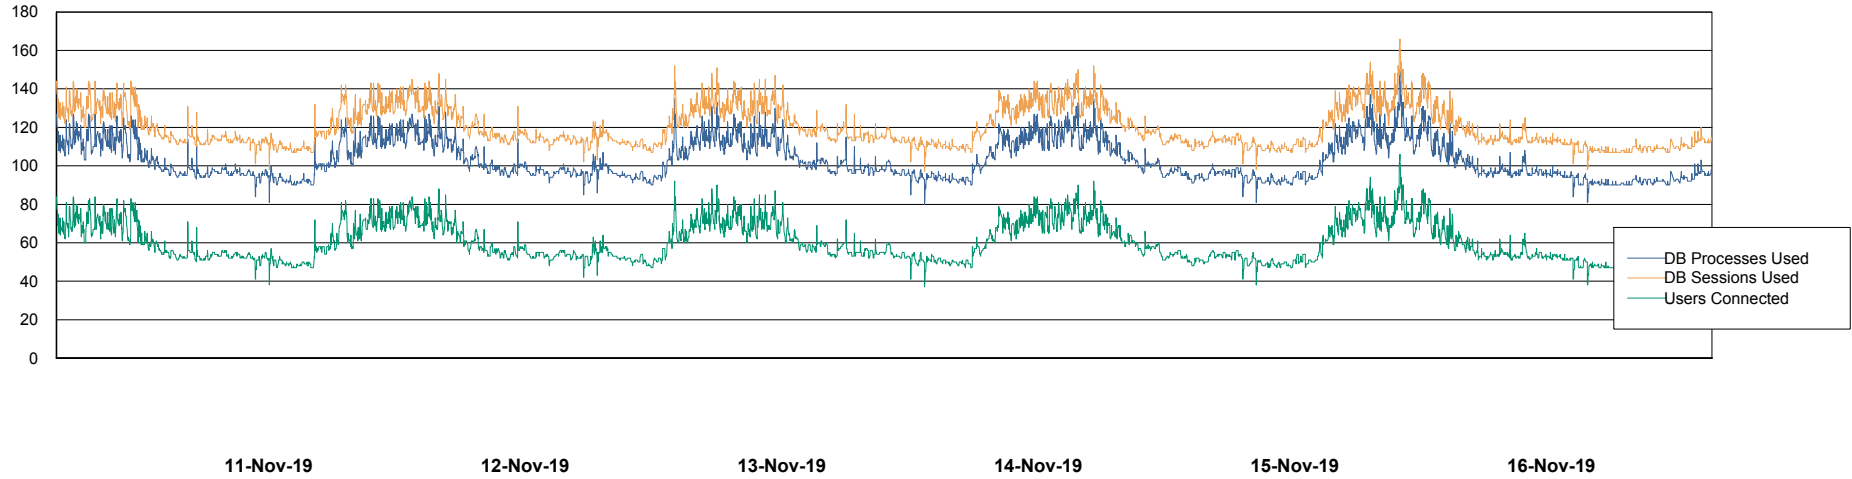

Database Performance LSS_ABSME2_DB_LIODA4

DB Processes Max 1,000
DB Sessions Max 1,522