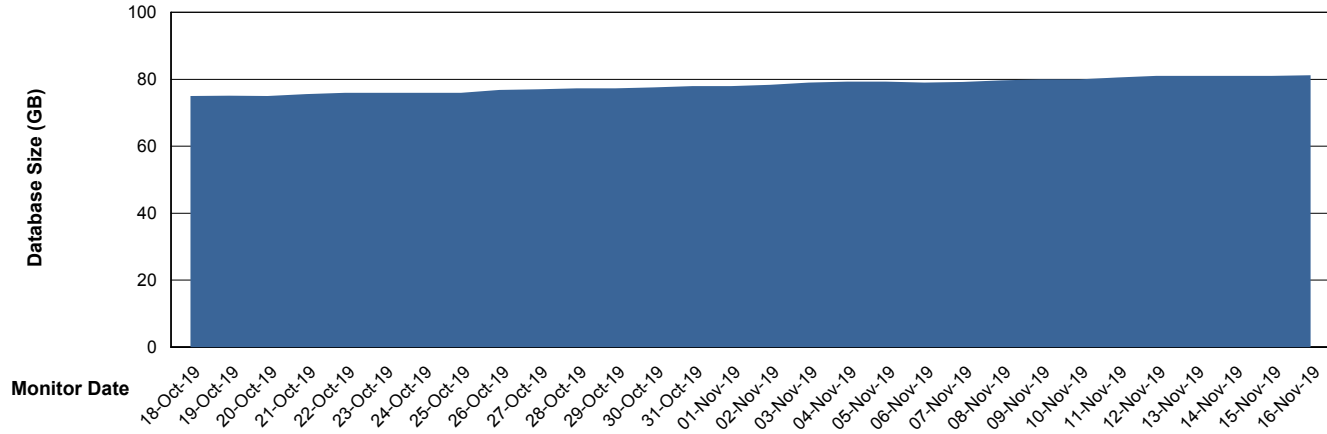

DATABASE SIZE LSS_ABSCH_DB_LIODA3

Database growth over last month

DATABASE SIZE LSS_ABSCH2_DB_LIODA3

Database growth over last month

Weekly SLA Customer Report

Customer LSS_Prod (NO SLA)
Database ID 96

DATABASE SIZE LSS_ABSCH3_DB_LIODA3

Database growth over last month

DATABASE SIZE LSS_ABSEE_DB_LIODA5

Database growth over last month

Weekly SLA Customer Report

Customer LSS_Prod (NO SLA)
Database ID 96

DATABASE SIZE LSS_ABSEE2_DB_LIODA5

Database growth over last month