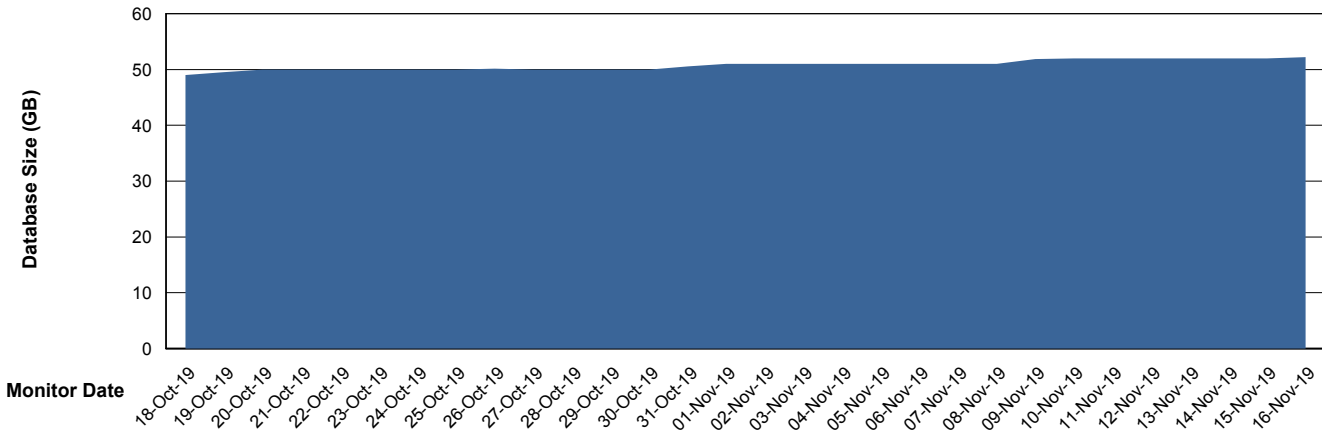

DATABASE SIZE LSS_ABSCH2_DB_LIODA3

Database growth over last month