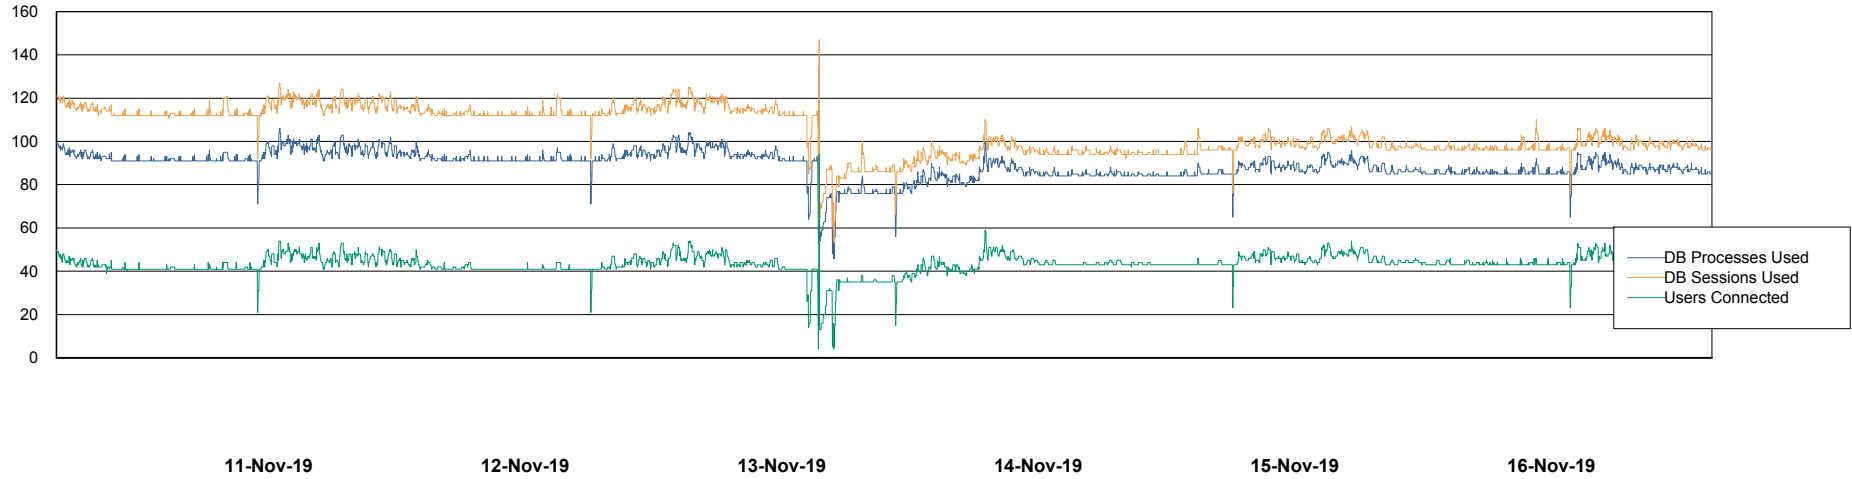

Database Performance LSS_ABSCH_DB_LIODA3

DB Processes Max 1,000
DB Sessions Max 1,560