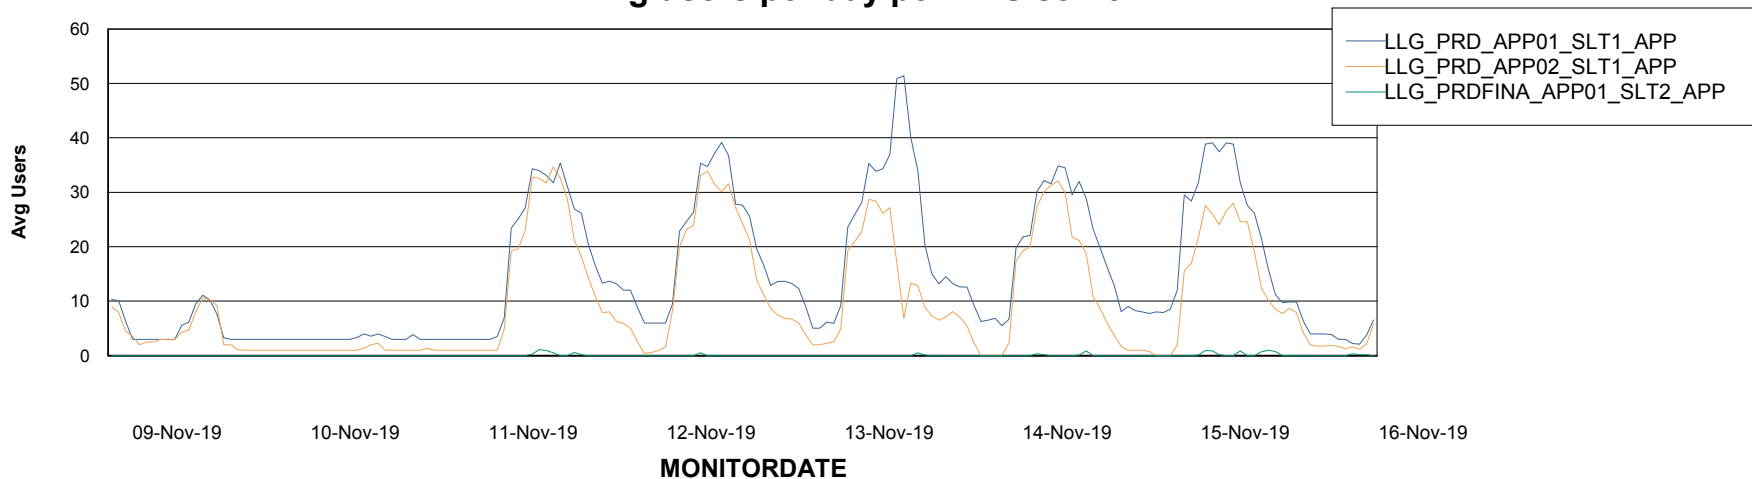

Avg users per day per ABS server