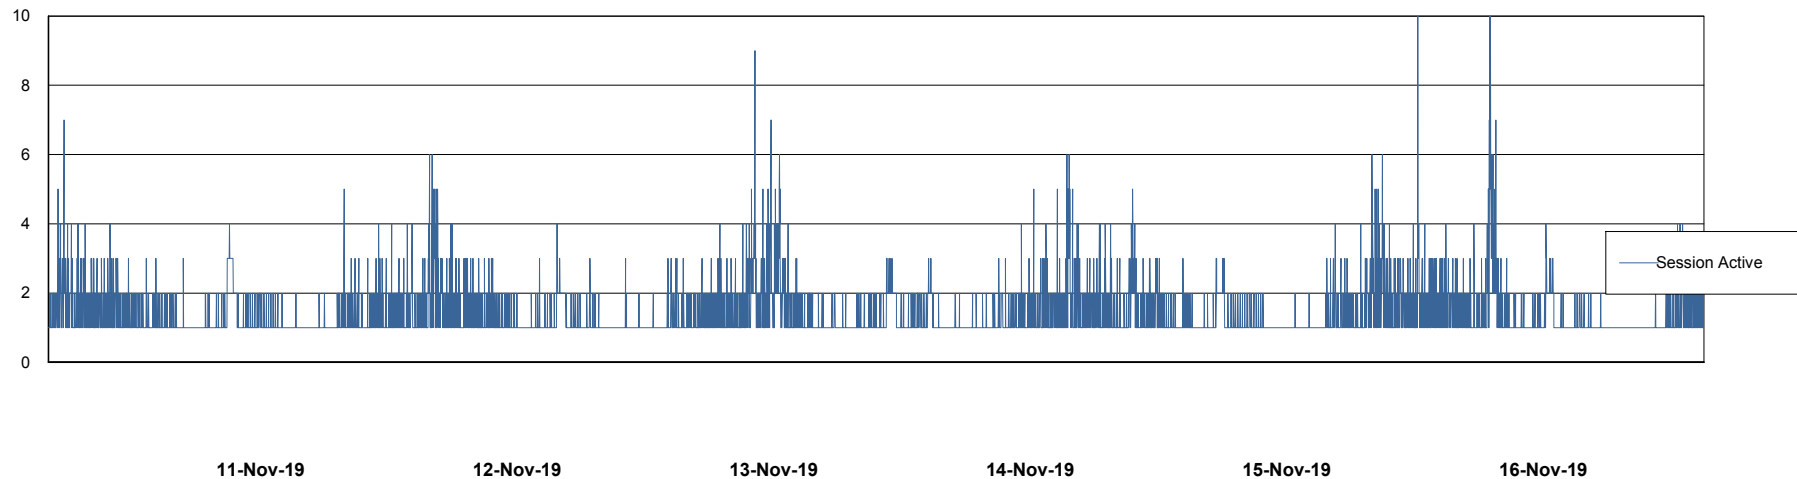

Database Performance LLGDB_Production

DB Processes Max 300
DB Sessions Max 480