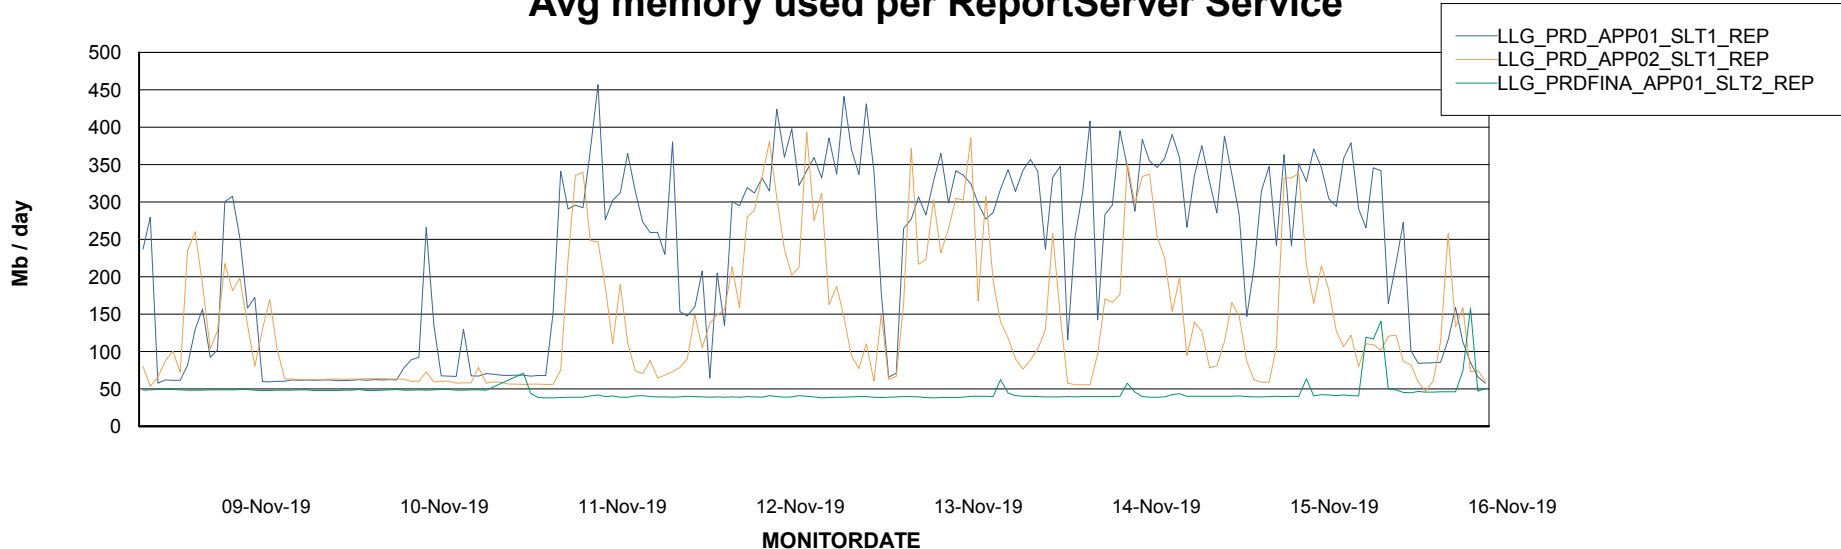

ABSSolute Application Server Services

Avg memory used per ReportServer Service