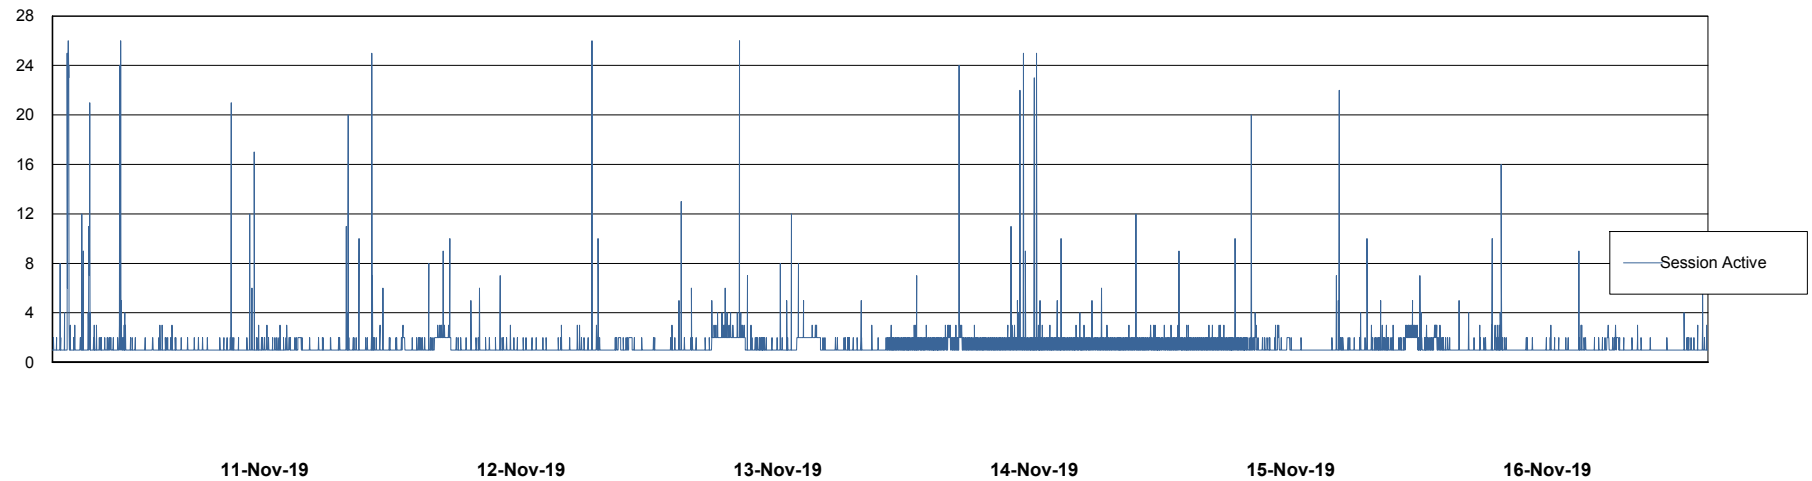

Database Performance LLGDB_Standby

DB Processes Max 300
DB Sessions Max 480