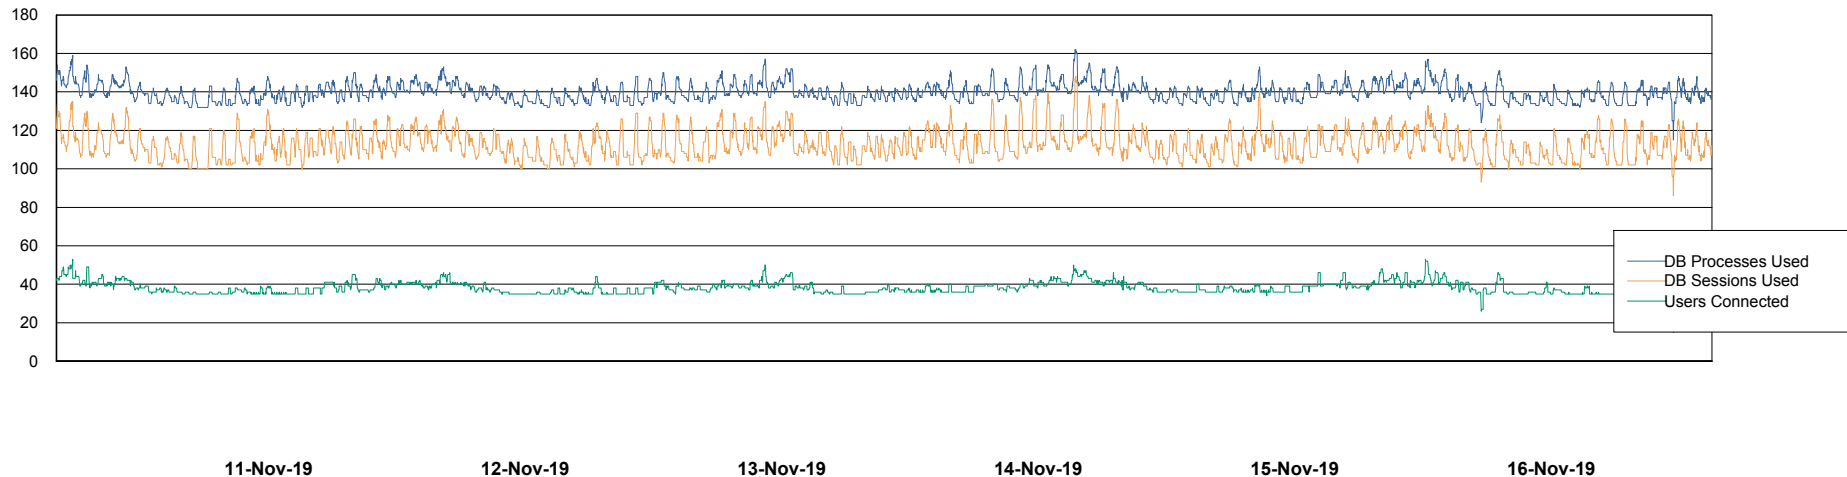

Database Performance LLGDB_Production

DB Processes Max 300
DB Sessions Max 480