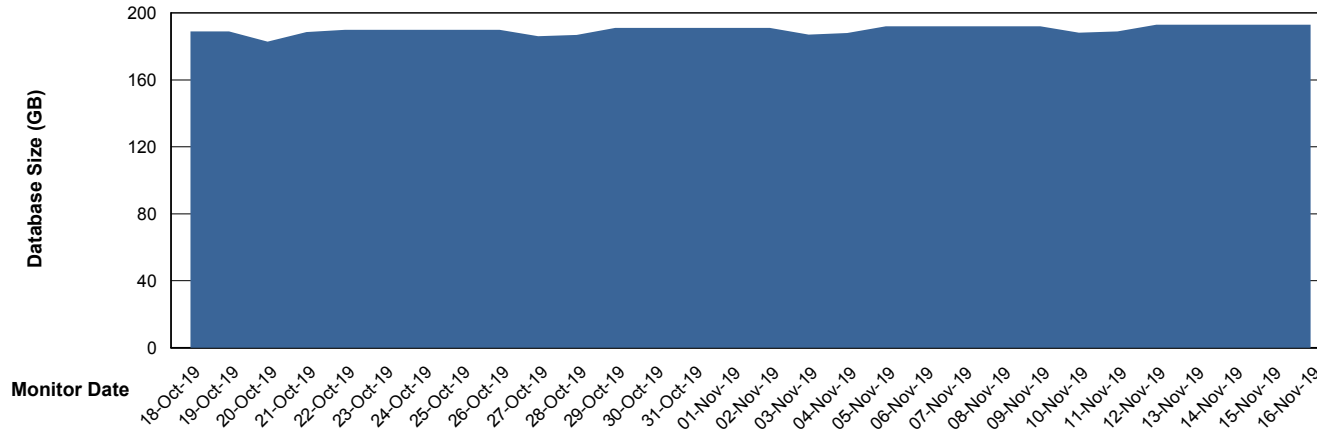

DATABASE SIZE LLGDB_Production

Database growth over last month