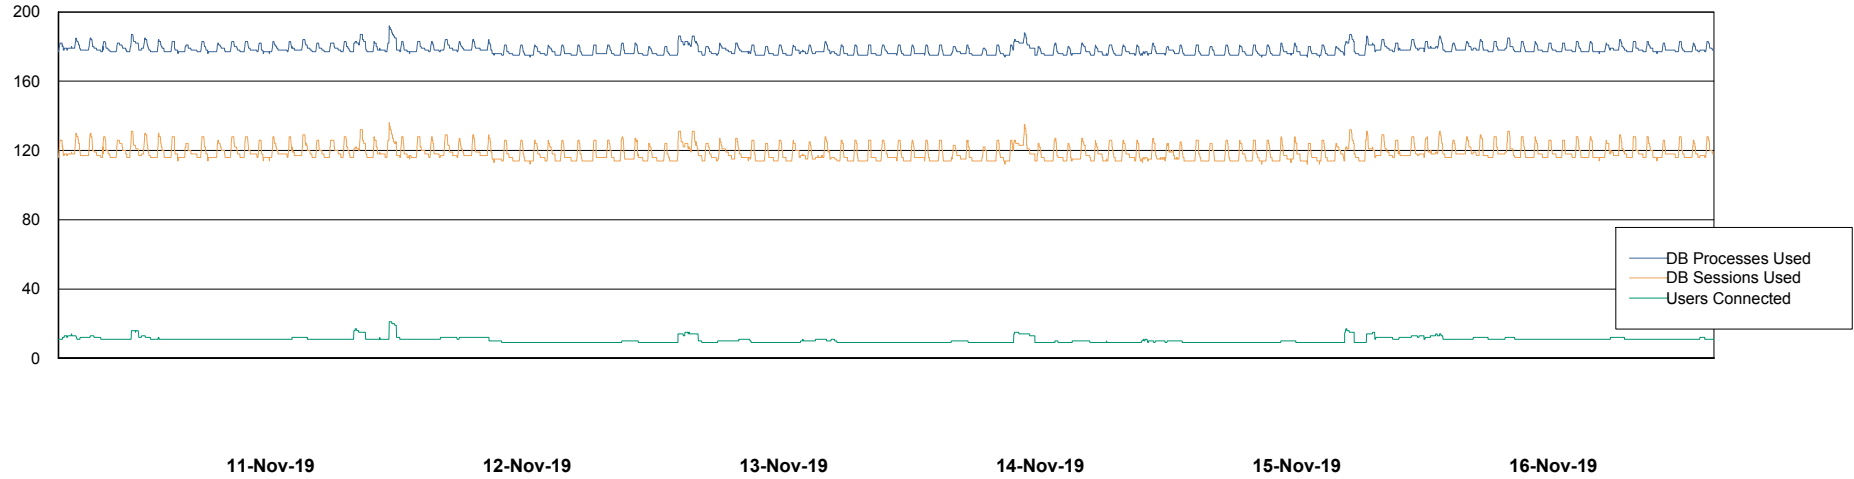

Database Performance LLGDB_Standby

DB Processes Max 300
DB Sessions Max 480