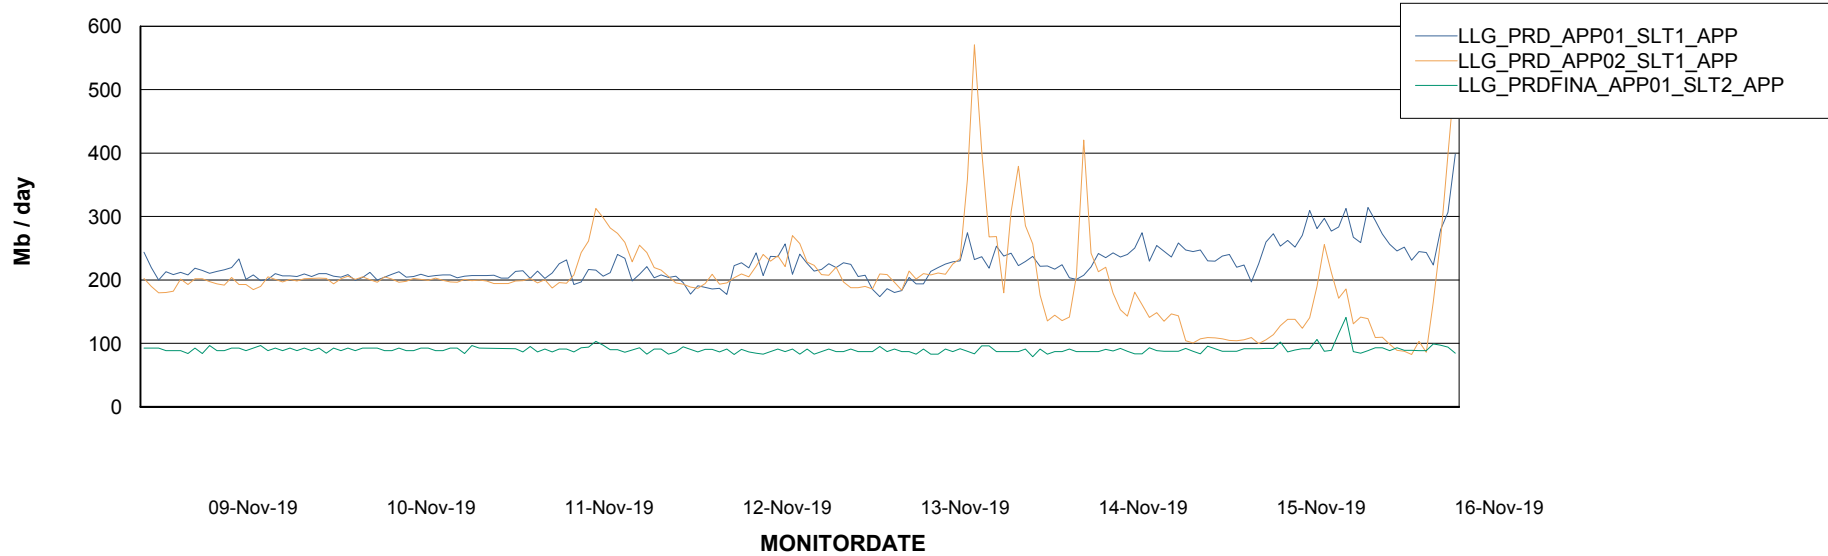

ABSSolute Application Server Services

Avg memory used per ABS Server Service