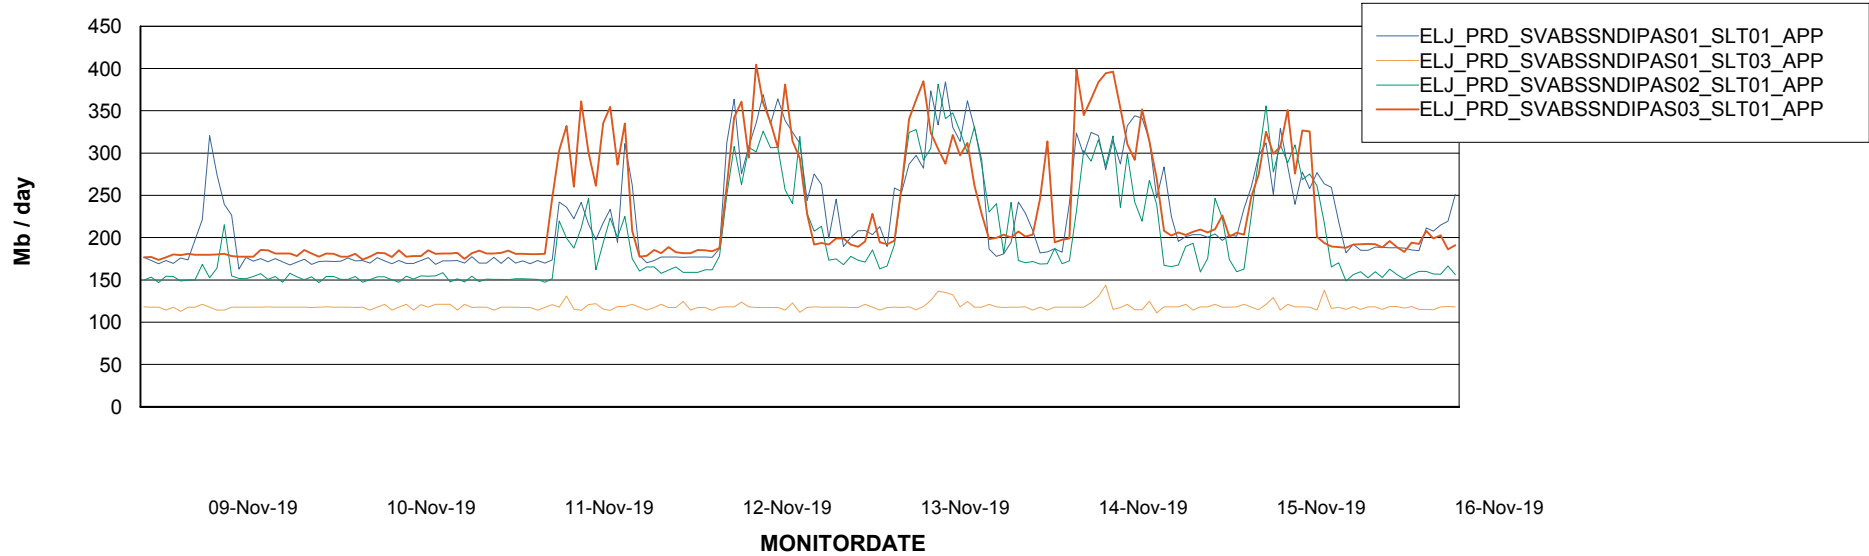

ABSSolute Application Server Services

Avg memory used per ABS Server Service