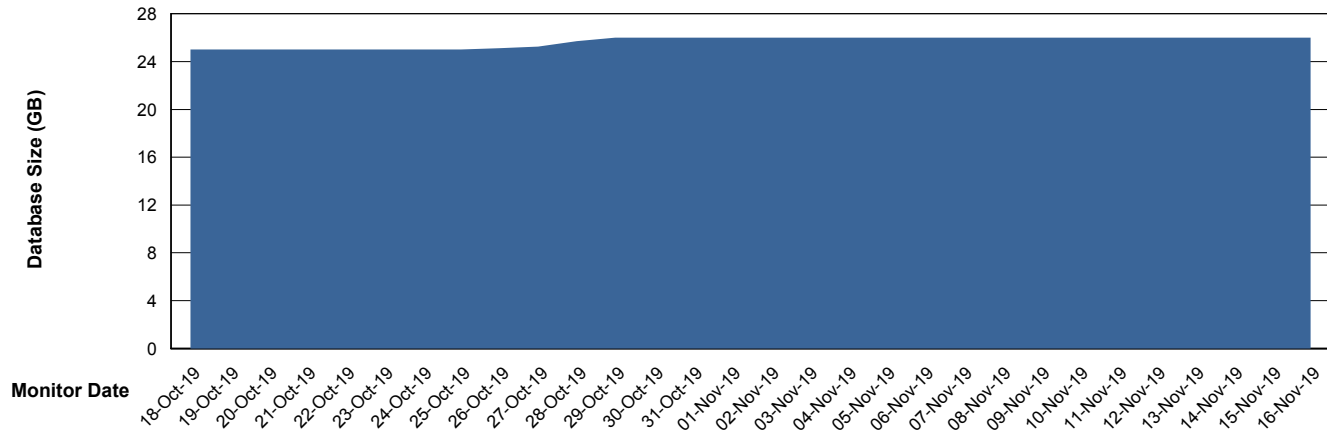

DATABASE SIZE ELJDB_Production

Database growth over last month