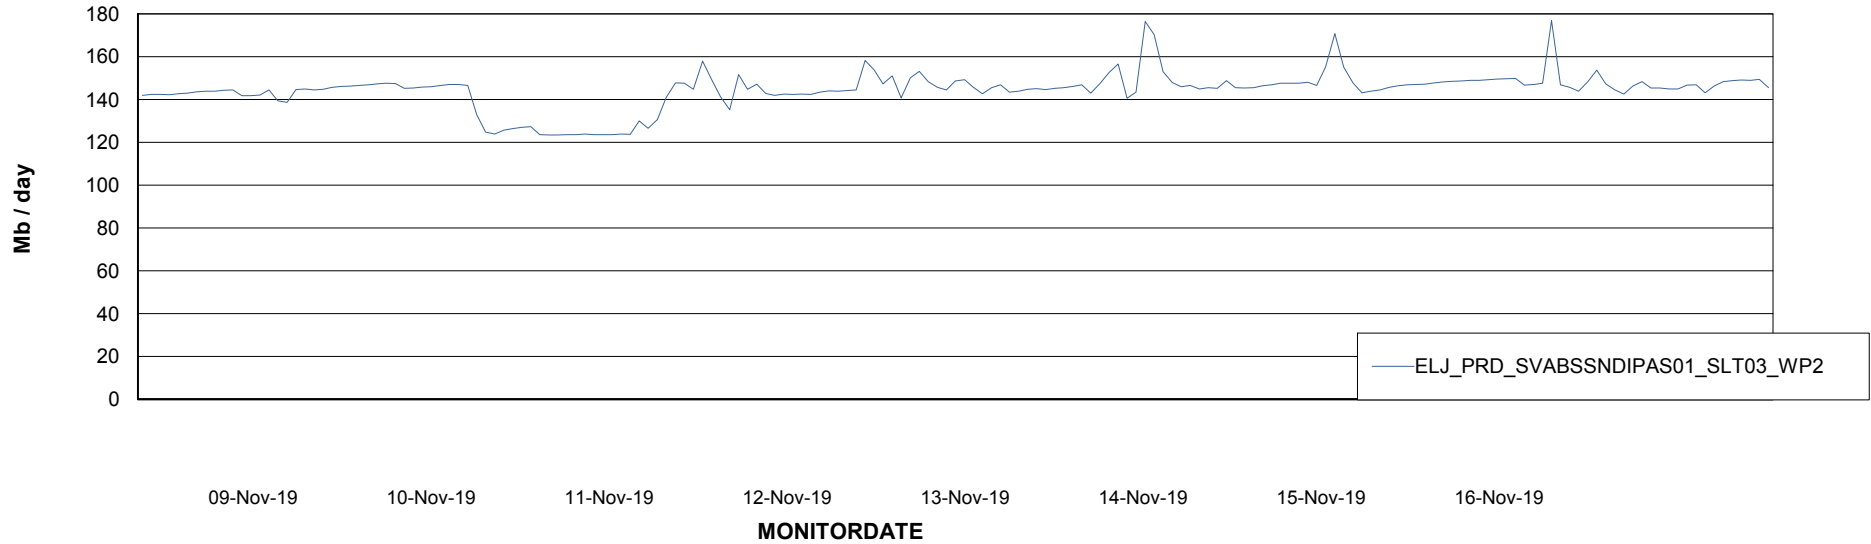

ABSSolute Web Component Services

Avg memory used per ABS Web component