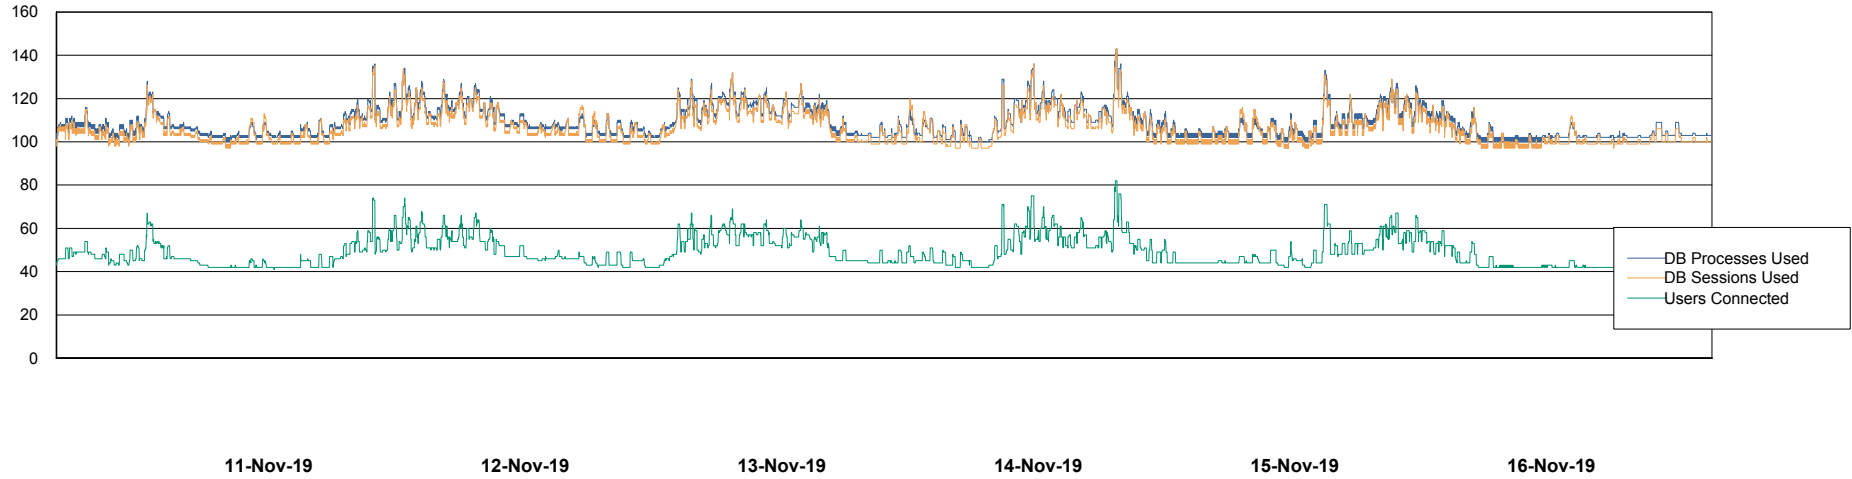

Database Performance ELJDB_Production

DB Processes Max 600
DB Sessions Max 924