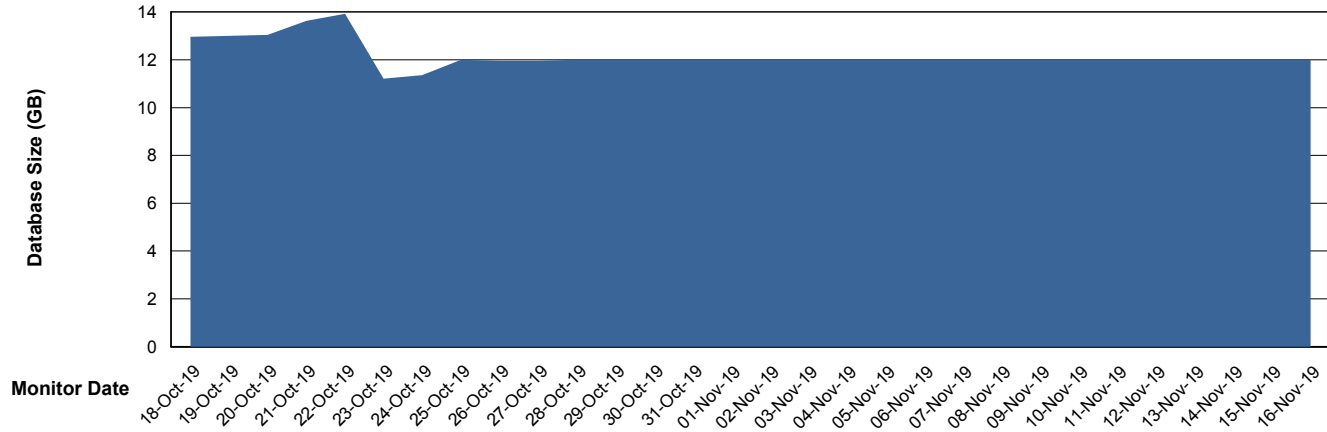

DATABASE SIZE ELJDB_PRD_BI

Database growth over last month