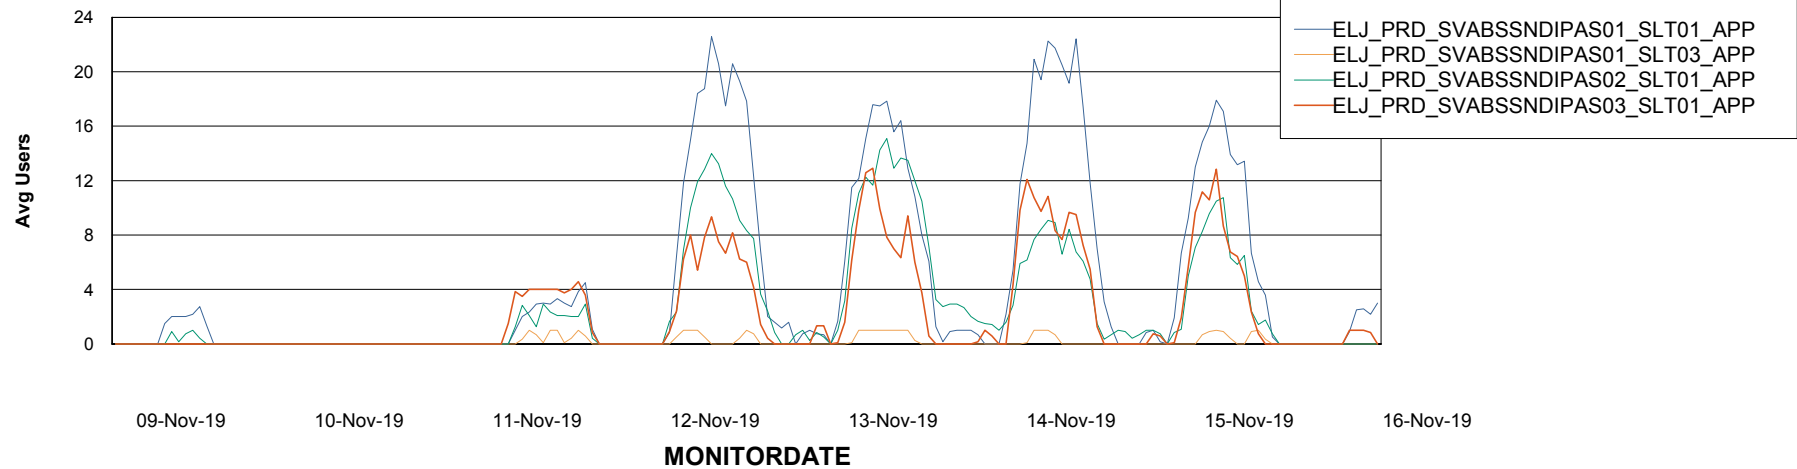

Avg users per day per ABS server