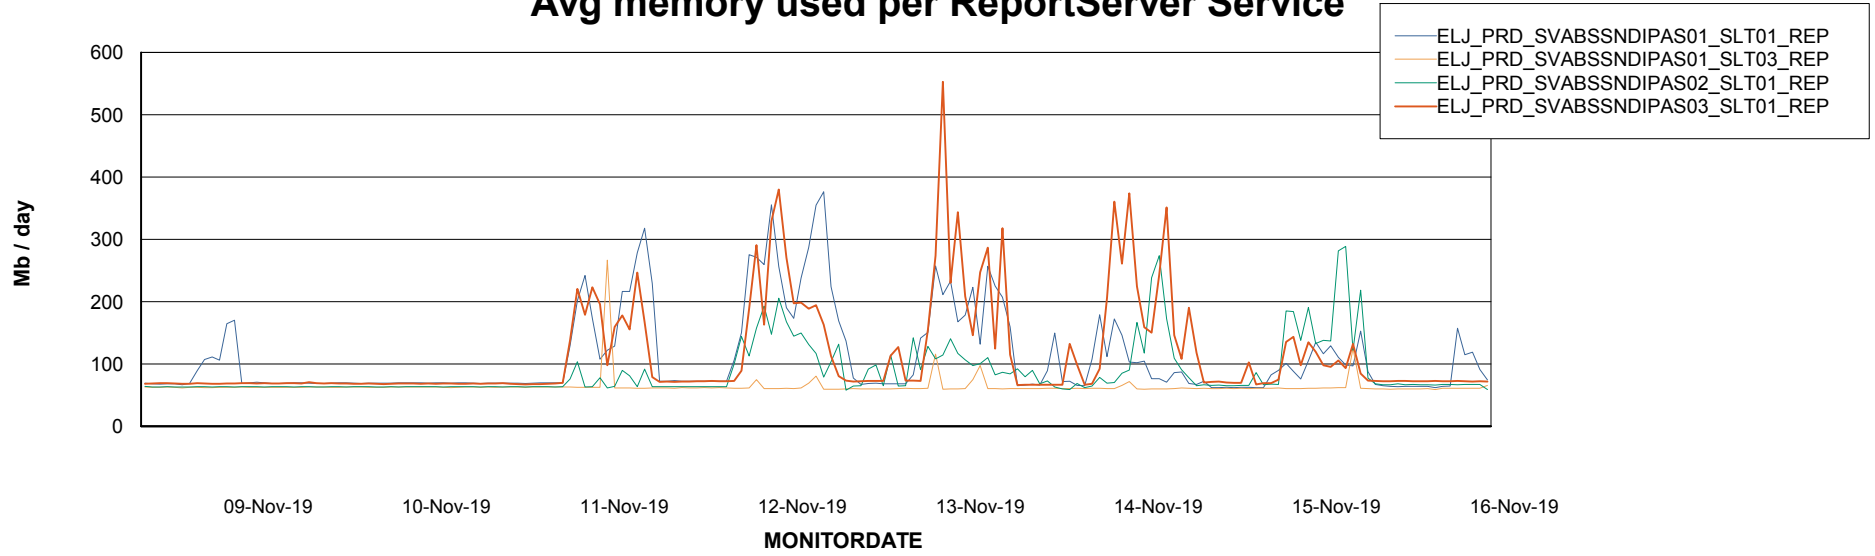

ABSSolute Application ReportServer Services

Avg memory used per ReportServer Service