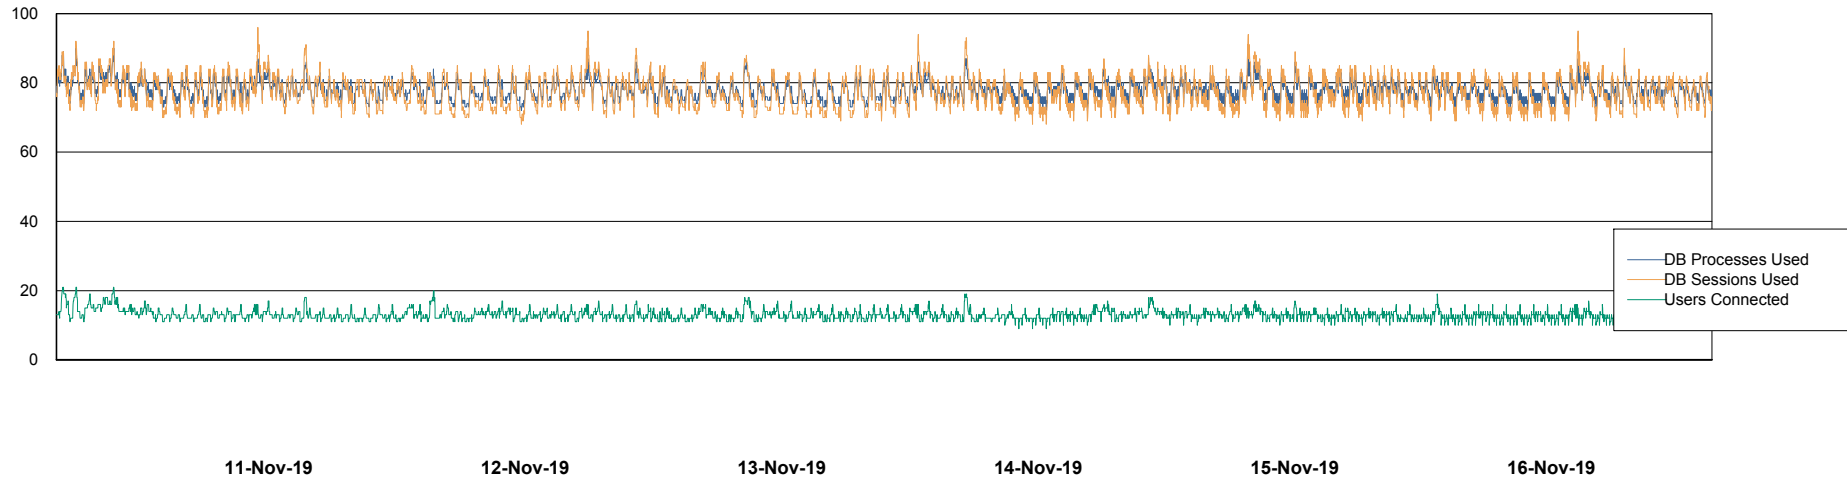

Database Performance ELJDB_PRD_BI

DB Processes Max 1,000
DB Sessions Max 1,524