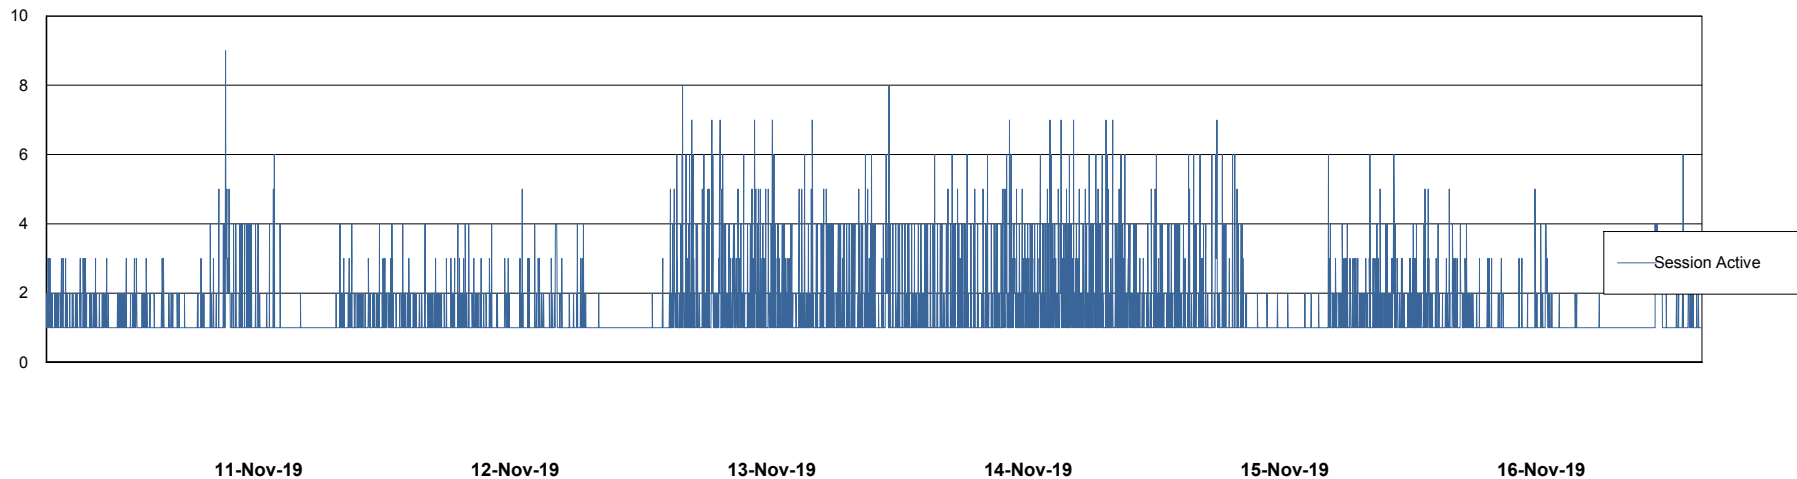

Weekly SLA Customer Report

Customer ECL Production
Database ID 77

Harddisk Usage ECL_PRD_ECL-ABS-WEB

| | Free disk space on c: (%) | Total disk space on c: (Gb) |
|-----------|---------------------------|-----------------------------|
| 16-Nov-19 | 80 | 127 |
| 15-Nov-19 | 80 | 127 |
| 14-Nov-19 | 80 | 127 |
| 13-Nov-19 | 80 | 127 |
| 12-Nov-19 | 80 | 127 |
| 11-Nov-19 | 81 | 127 |
| 10-Nov-19 | 81 | 127 |

Weekly SLA Customer Report

Customer ECL Production
Database ID 77

Database Performance ECLDB_Production

DB Processes Max 300
DB Sessions Max 480

Weekly SLA Customer Report

Customer ECL Production
Database ID 77