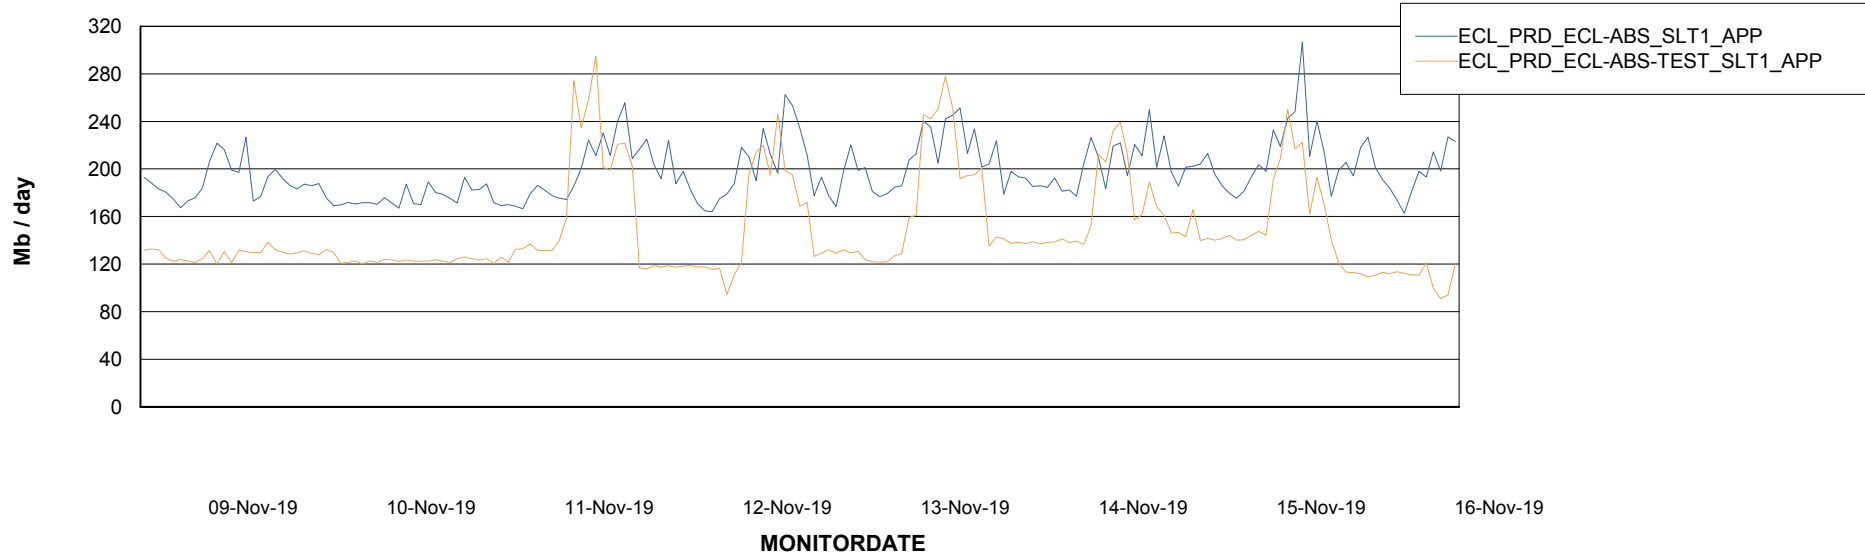

ABSSolute Application Server Services

Avg memory used per ABS Server Service