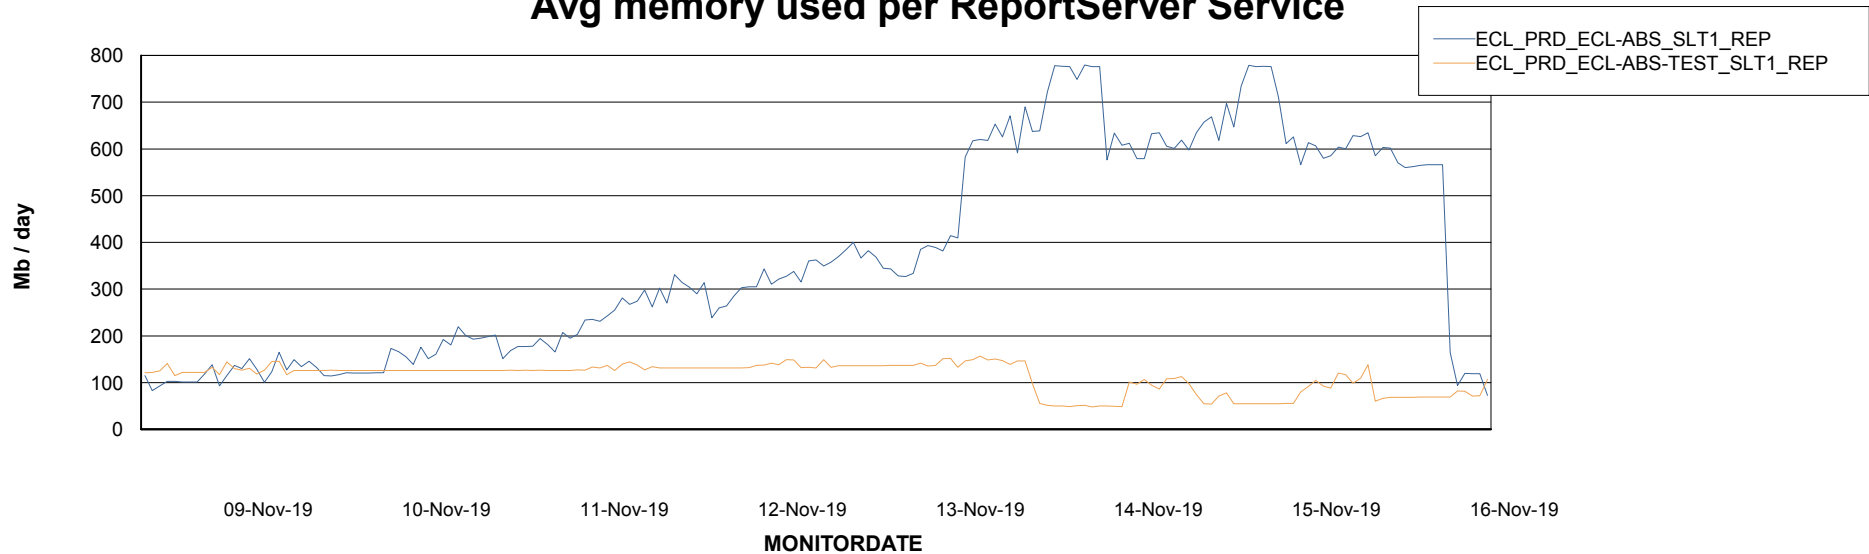

Avg memory used per ABS Server Service

Avg users per day per ABS server

Weekly SLA Customer Report

Customer ECL Production
Database ID 77

ABSSolute Application ReportServer Services

Avg memory used per ReportServer Service