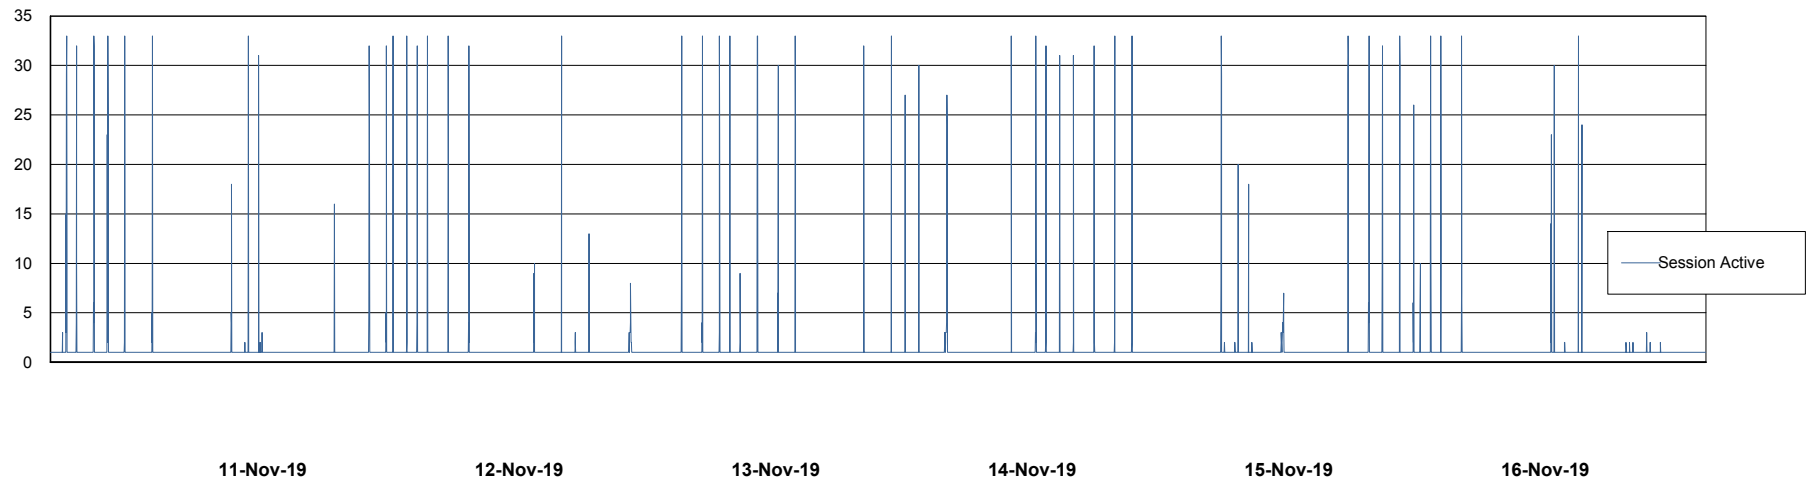

Database Performance ECLDB_Standby

DB Processes Max 300
DB Sessions Max 480