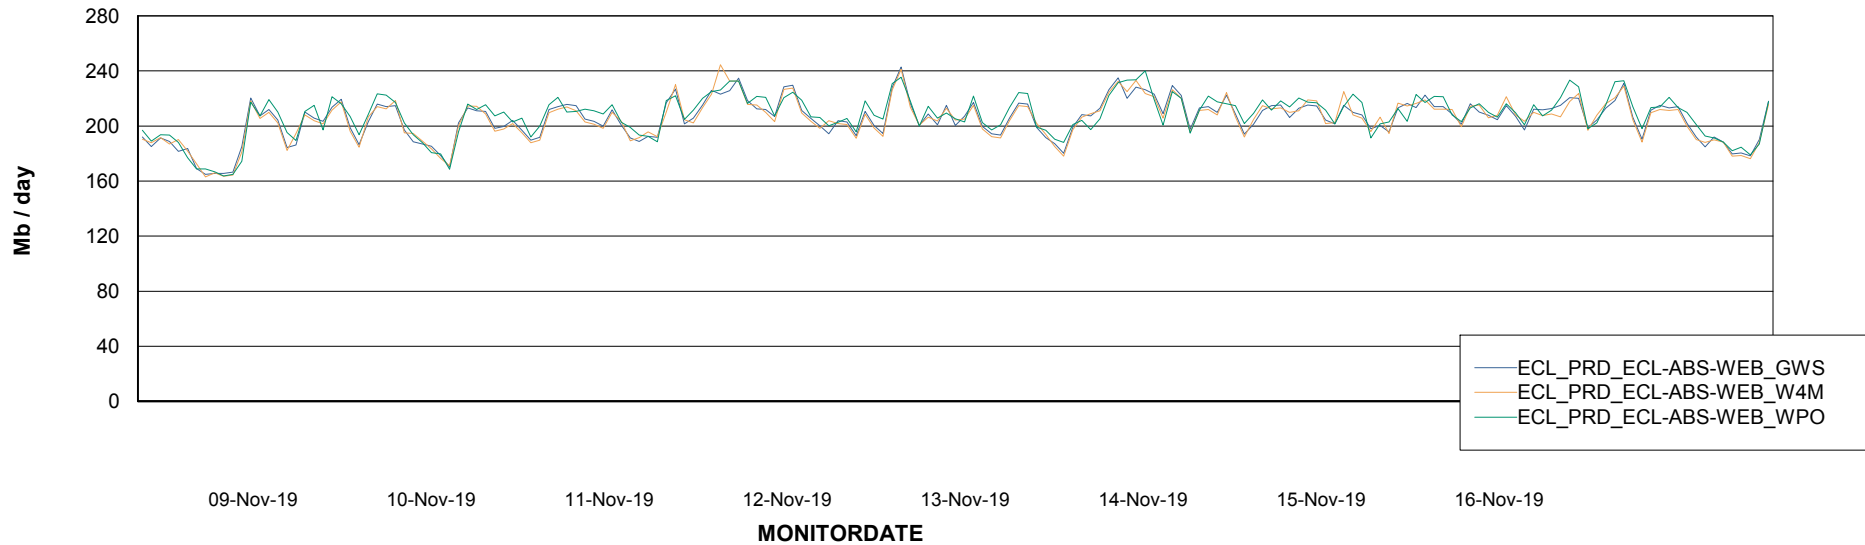

ABSSolute Web Component Services

Avg memory used per ABS Web component