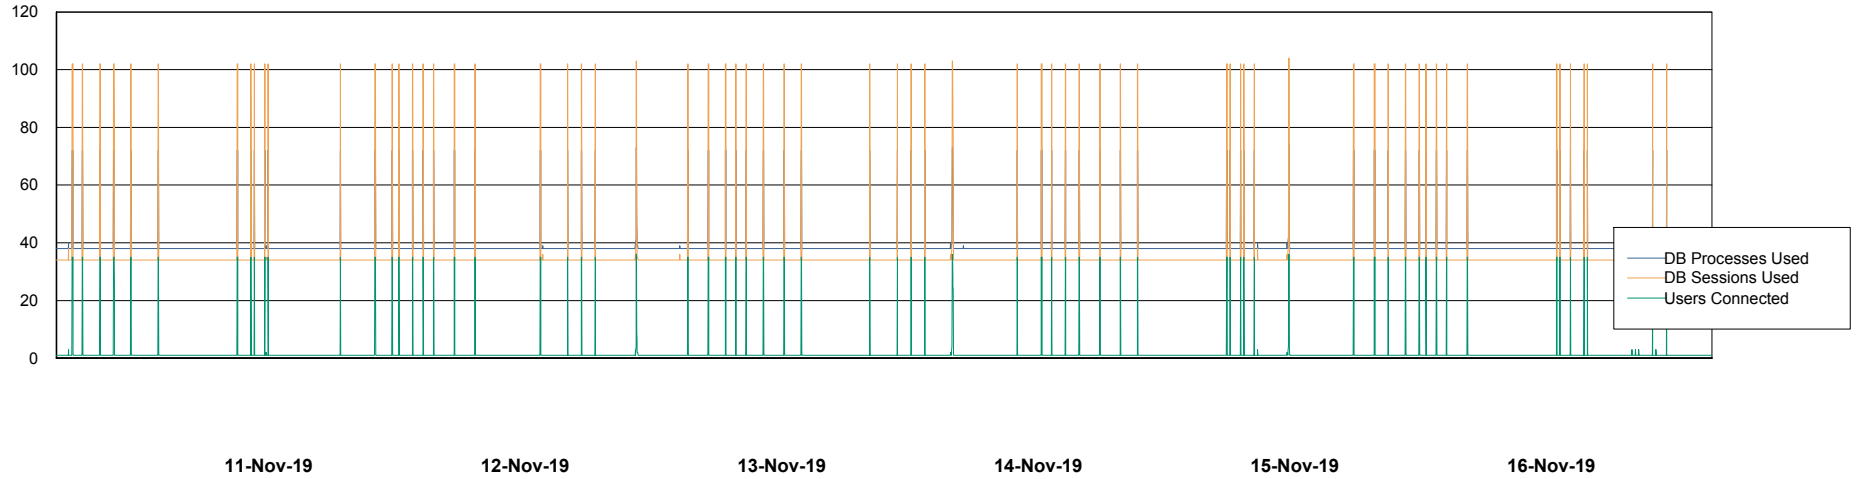

Weekly SLA Customer Report

Customer ECL Production
Database ID 77

Database Performance ECLDB_Production

DB Processes Max 300
DB Sessions Max 480

Weekly SLA Customer Report

Customer ECL Production
Database ID 77

Database Performance ECLDB_Standby

DB Processes Max 300
DB Sessions Max 480

Weekly SLA Customer Report

Customer ECL Production
 Database ID 77

DATABASE SIZE ECLDB_Production

Database growth over last month