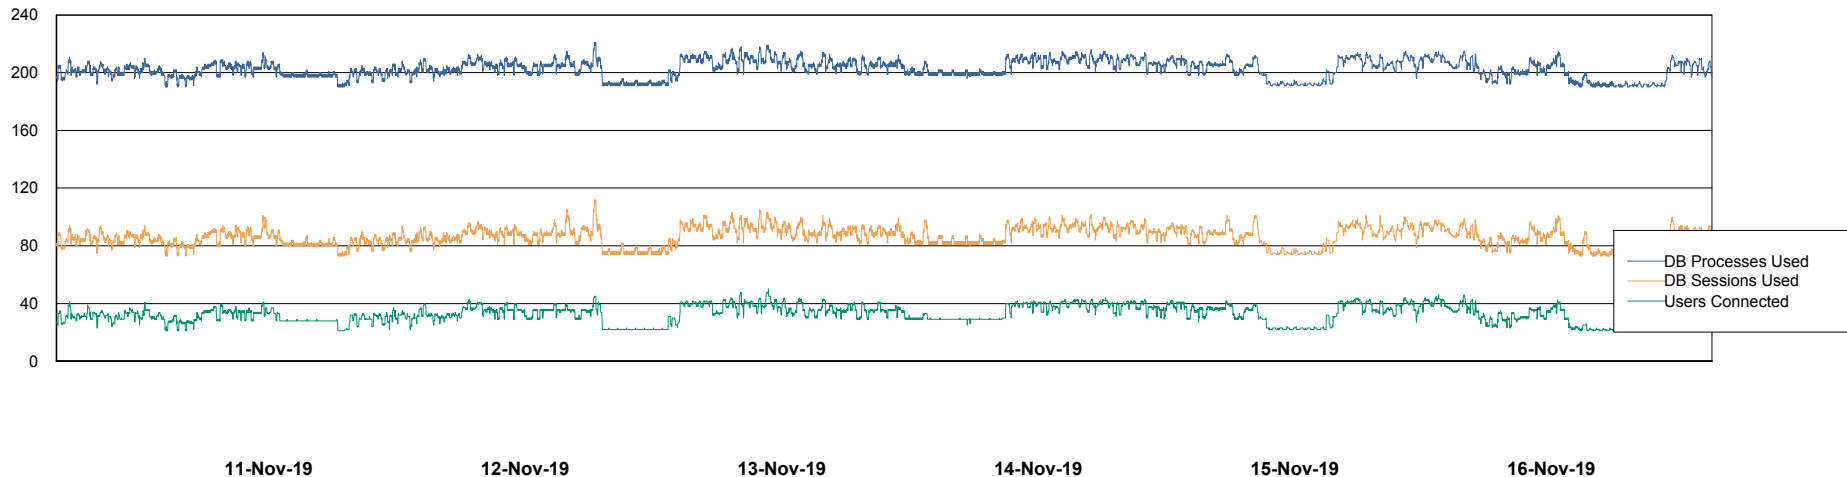

Weekly SLA Customer Report

Customer ECL Production
Database ID 77

Harddisk Usage ECL_PRD_ECL-ABS-WEB

| | Free disk space on c: (%) | Total disk space on c: (Gb) |
|-----------|---------------------------|-----------------------------|
| 16-Nov-19 | 80 | 127 |
| 15-Nov-19 | 80 | 127 |
| 14-Nov-19 | 80 | 127 |
| 13-Nov-19 | 80 | 127 |
| 12-Nov-19 | 80 | 127 |
| 11-Nov-19 | 81 | 127 |
| 10-Nov-19 | 81 | 127 |

Weekly SLA Customer Report

Customer ECL Production
Database ID 77

Database Performance ECLDB_Production

DB Processes Max 300
DB Sessions Max 480

Weekly SLA Customer Report

Customer ECL Production
Database ID 77