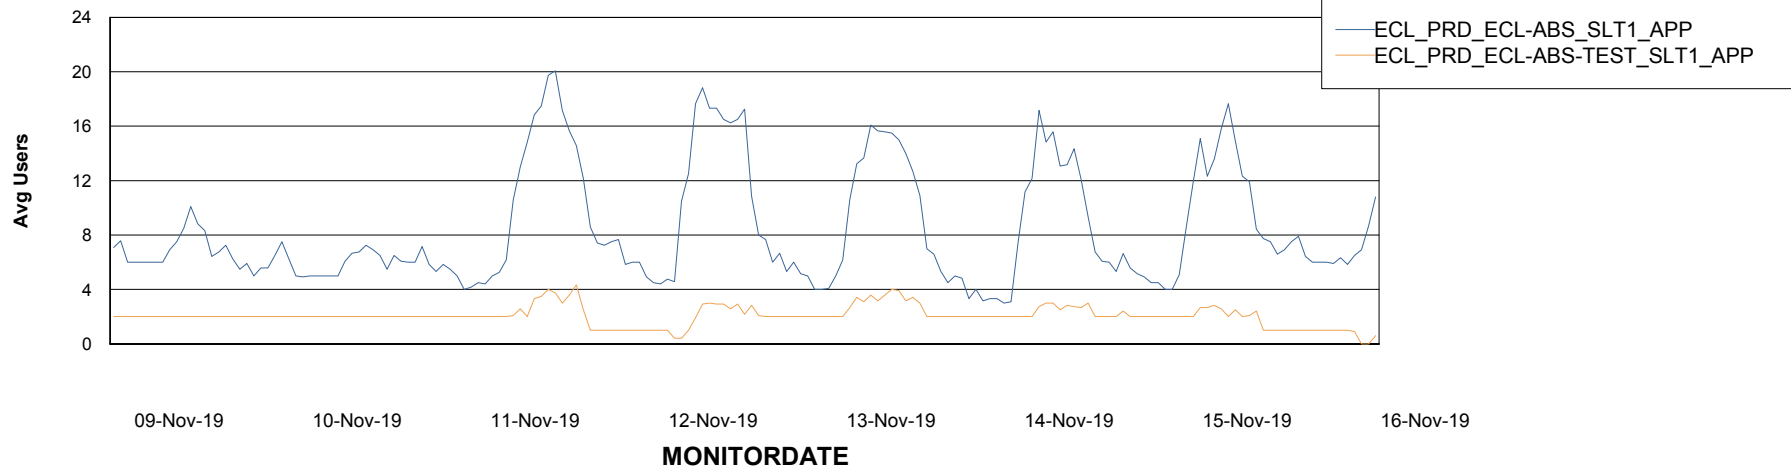

Avg users per day per ABS server