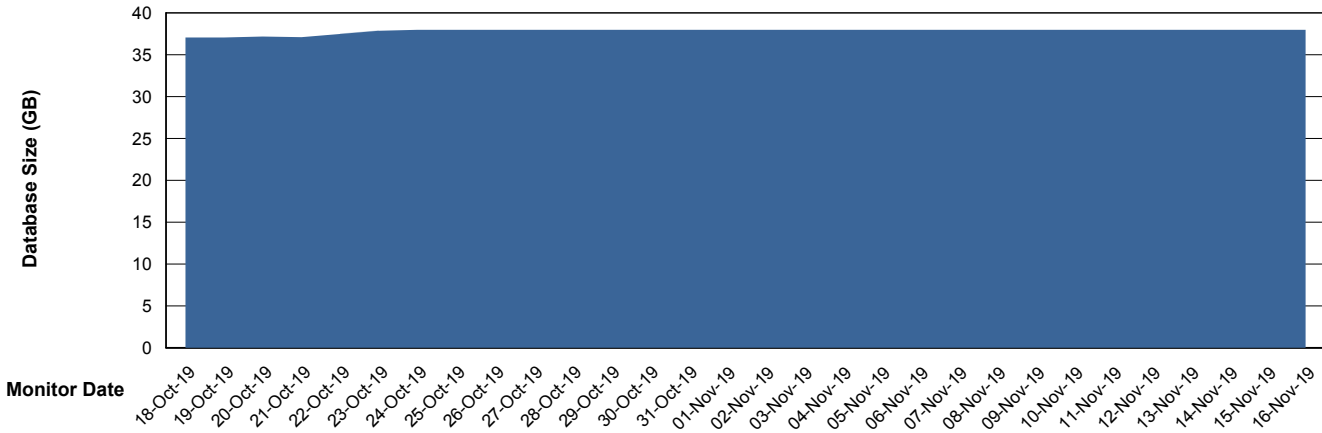

Database Performance ECLDB_Standby

DB Processes Max 300
DB Sessions Max 480

Weekly SLA Customer Report

Customer ECL Production
 Database ID 77

DATABASE SIZE ECLDB_Production

Database growth over last month