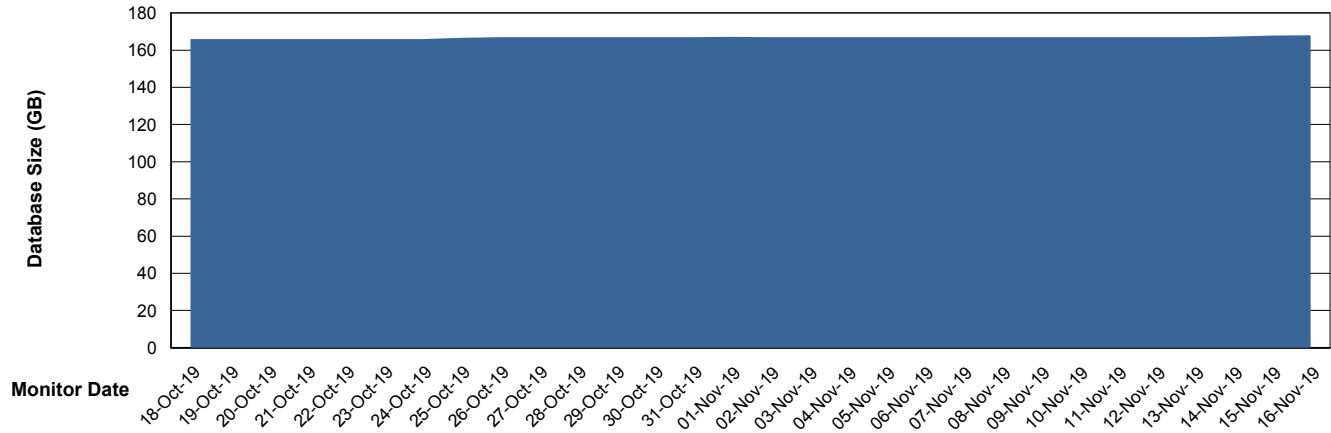

DATABASE SIZE DFDDDB_Production

Database growth over last month