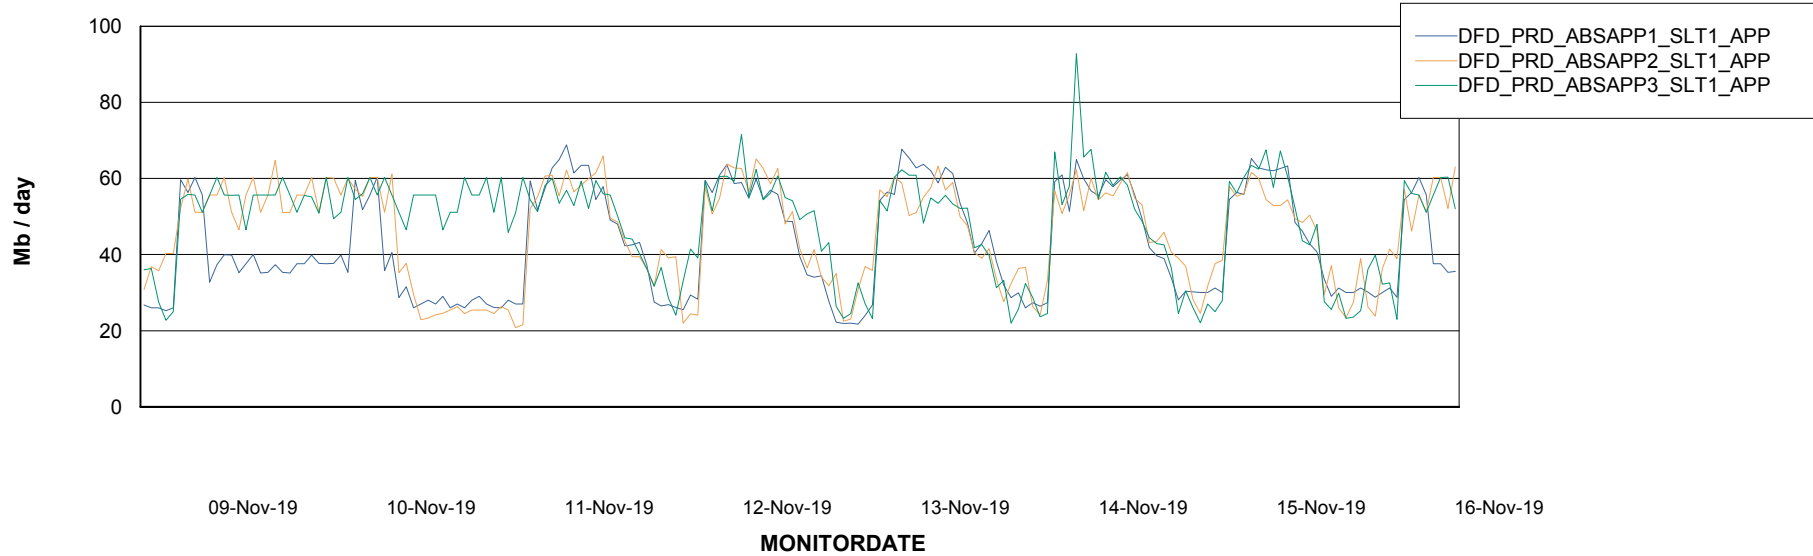

Standby Database Health DFD Production

Recovery lag for last 7 days

Weekly SLA Customer Report

Customer DFD Production
Database ID 39

ABSSolute Application Server Services

Avg memory used per ABS Server Service