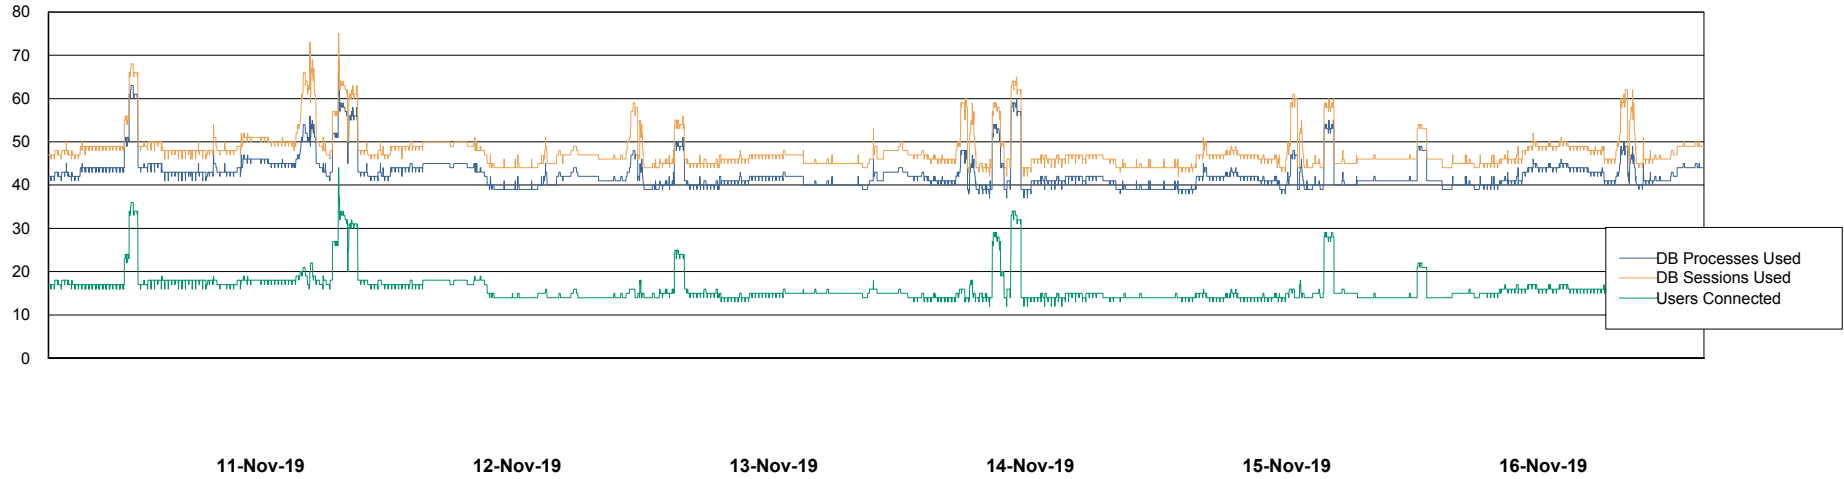

Database Performance DFDDB_Standby

DB Processes Max 600
DB Sessions Max 928

Weekly SLA Customer Report

Customer DFD Production
Database ID 39

Database Performance DFDDDBBI_Production

DB Processes Max 500
DB Sessions Max 772