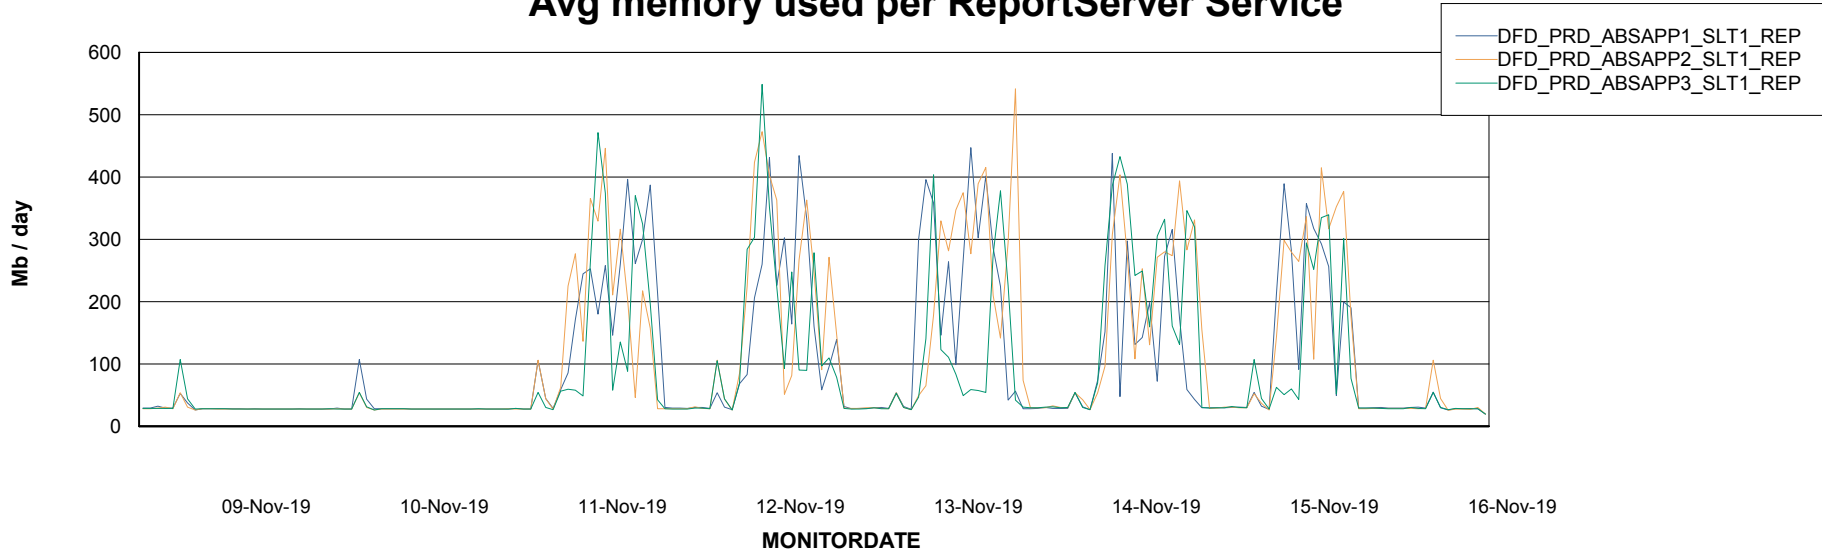

Avg users per day per ABS server

Weekly SLA Customer Report

Customer DFD Production
Database ID 39

ABSSolute Application ReportServer Services

Avg memory used per ReportServer Service

Disaster per ABS component