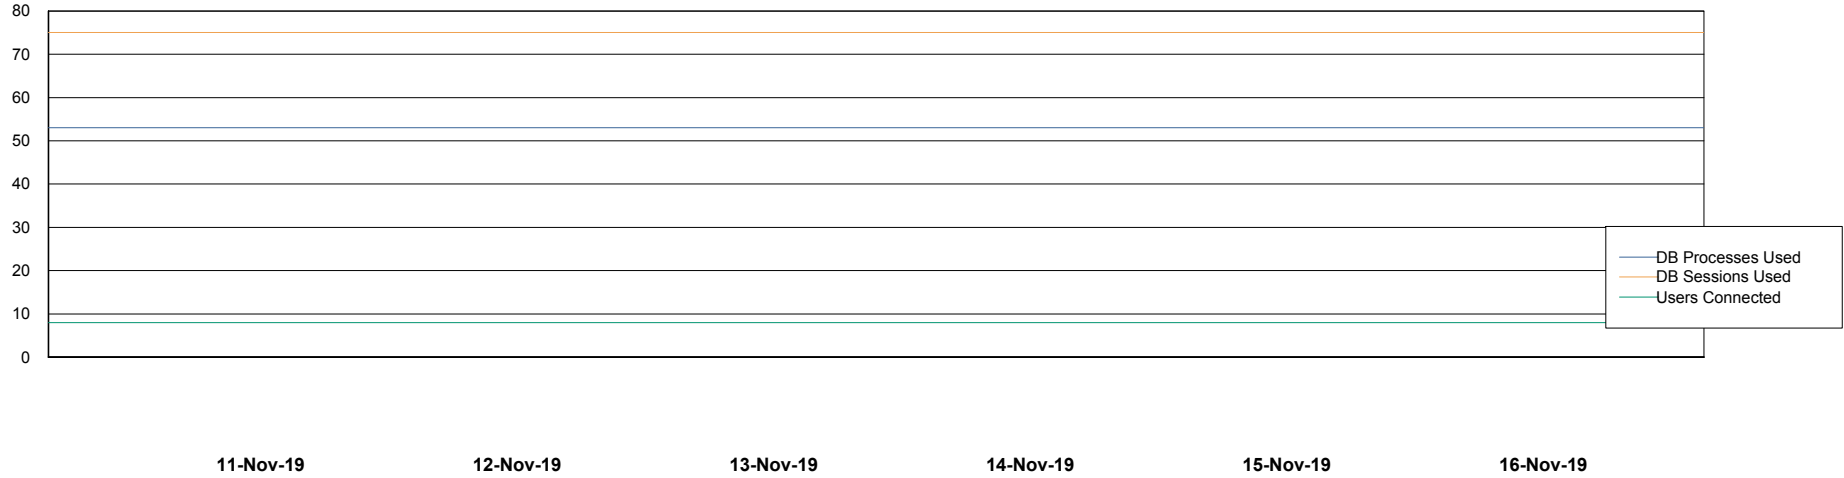

Database Performance DFDDB_Standby

DB Processes Max 600
DB Sessions Max 928