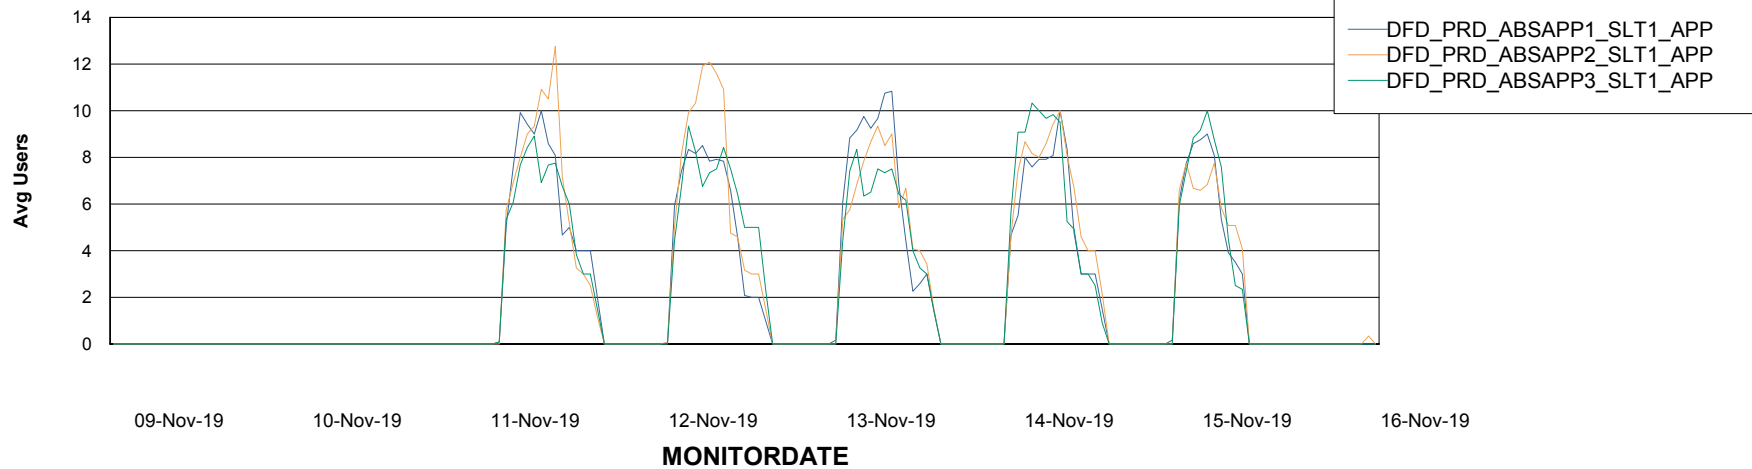

Avg users per day per ABS server