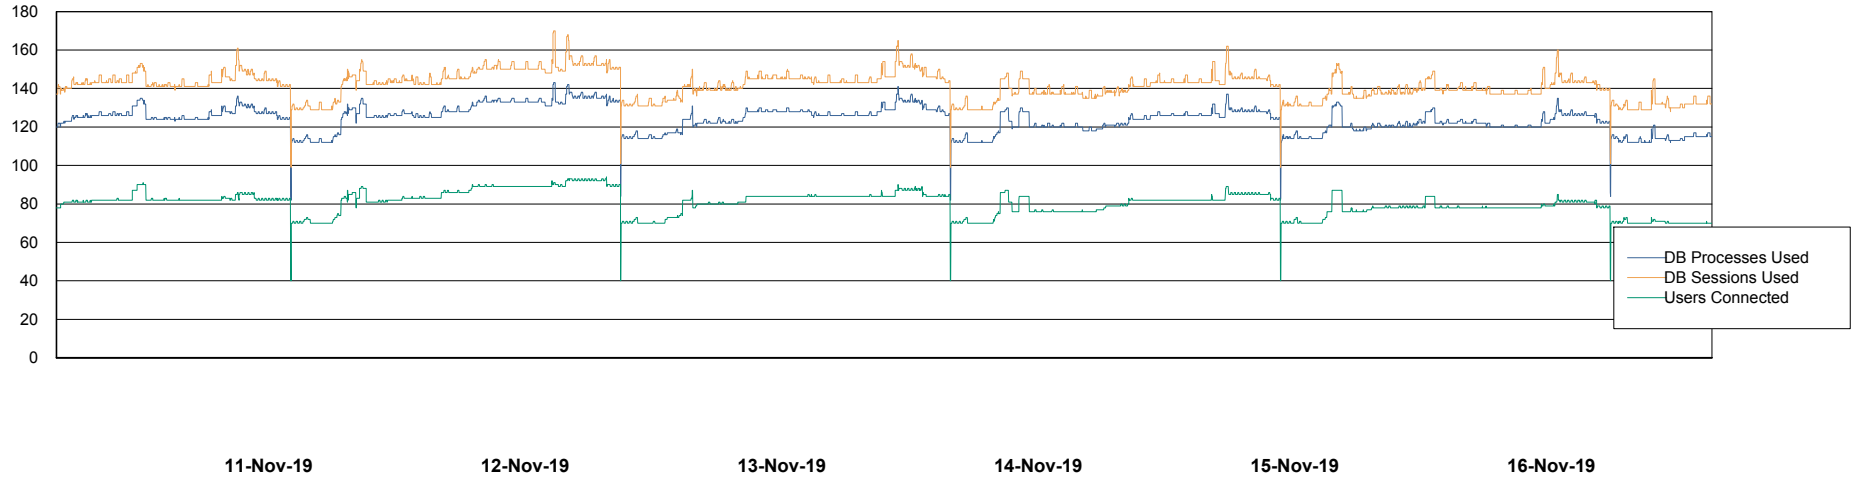

Database Performance DFDDB_Production

DB Processes Max 600
DB Sessions Max 928