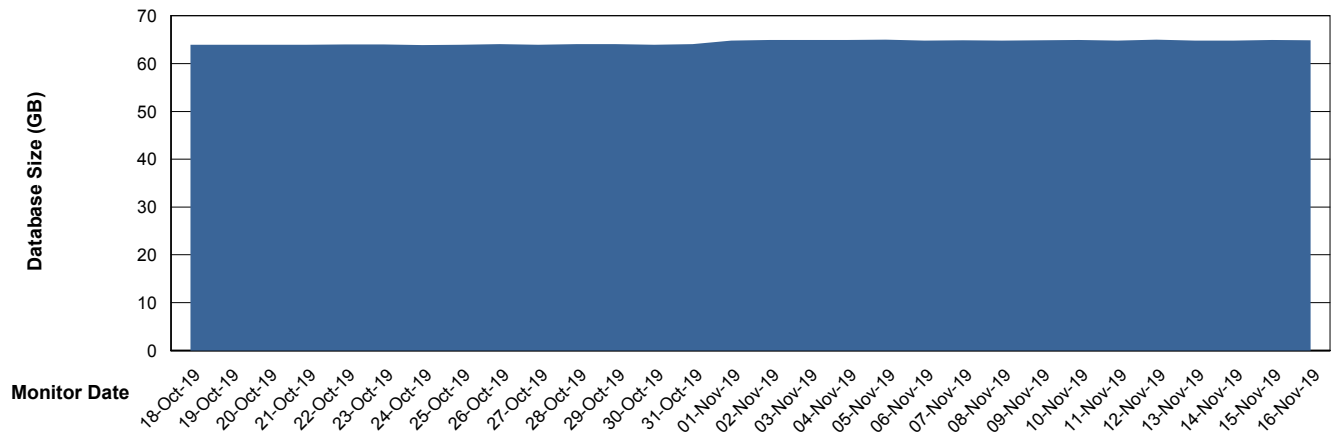

Weekly SLA Customer Report

Customer DFD Production
Database ID 39

DATABASE SIZE DFDDDB_Production

Database growth over last month

DATABASE SIZE DFDDDBI_Production

Database growth over last month

Weekly SLA Customer Report