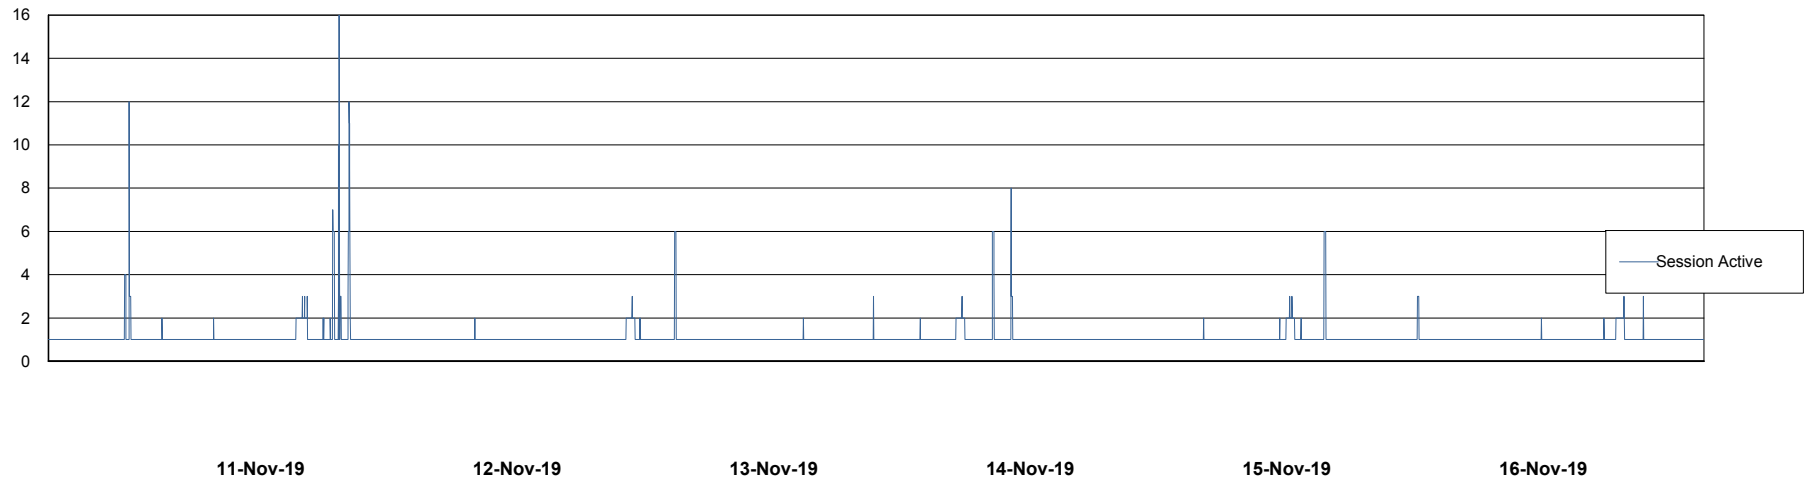

Database Performance DFDDB_Standby

DB Processes Max 600
DB Sessions Max 928

Weekly SLA Customer Report

Customer DFD Production
Database ID 39

Database Performance DFDDDBBI_Production

DB Processes Max 500
DB Sessions Max 772