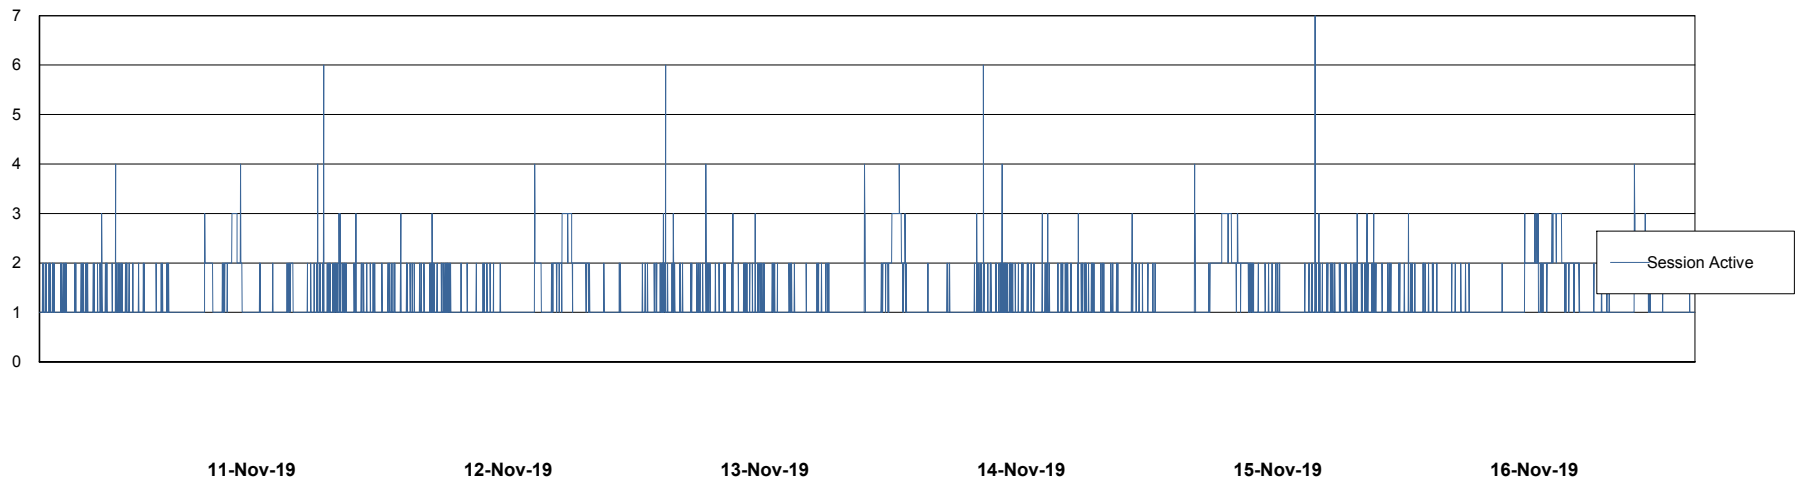

Database Performance DFDDB_Production

DB Processes Max 600
DB Sessions Max 928