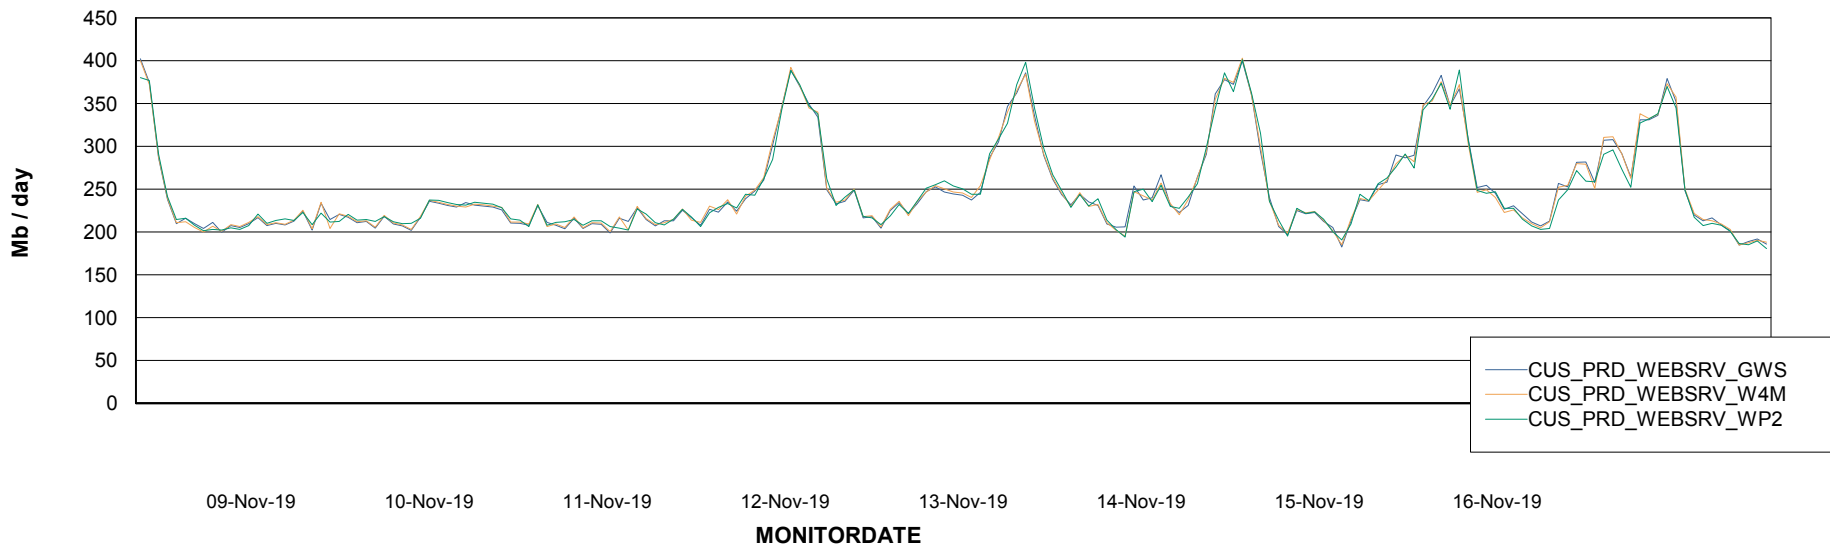

ABSSolute Web Component Services

Avg memory used per ABS Web component