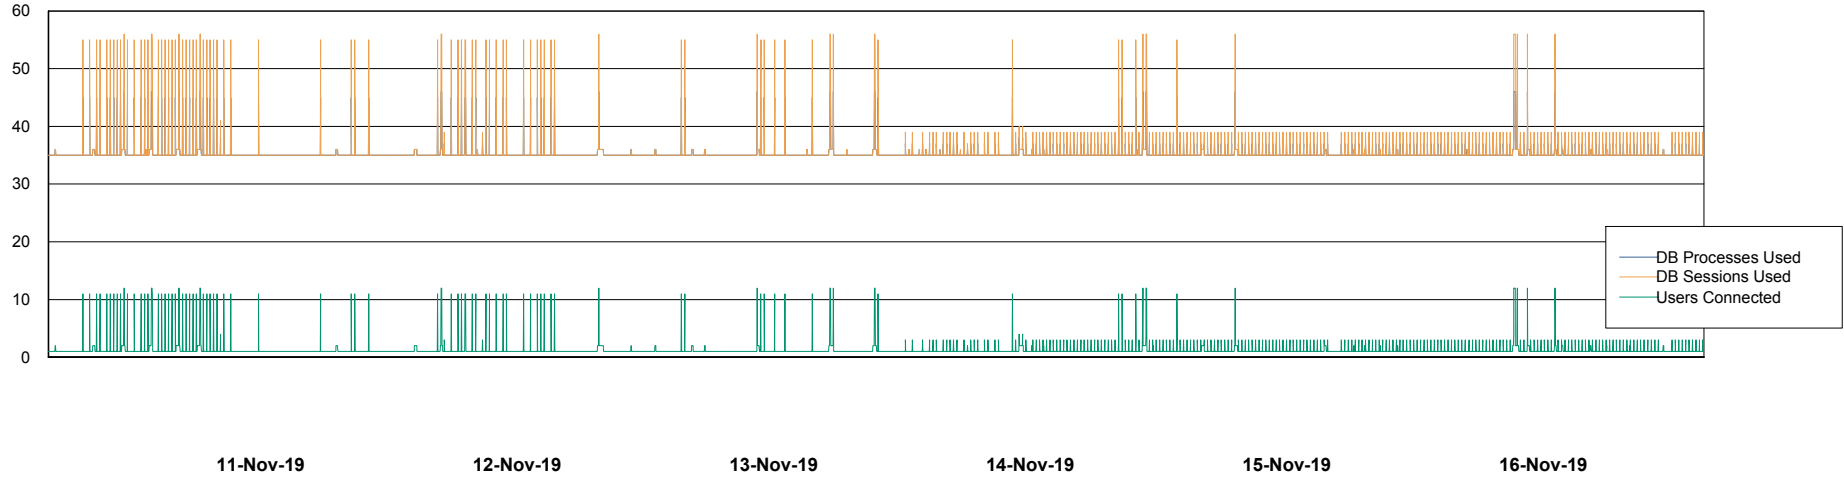

Database Performance CUS_ProdDB_Standby

DB Processes Max 300
DB Sessions Max 472