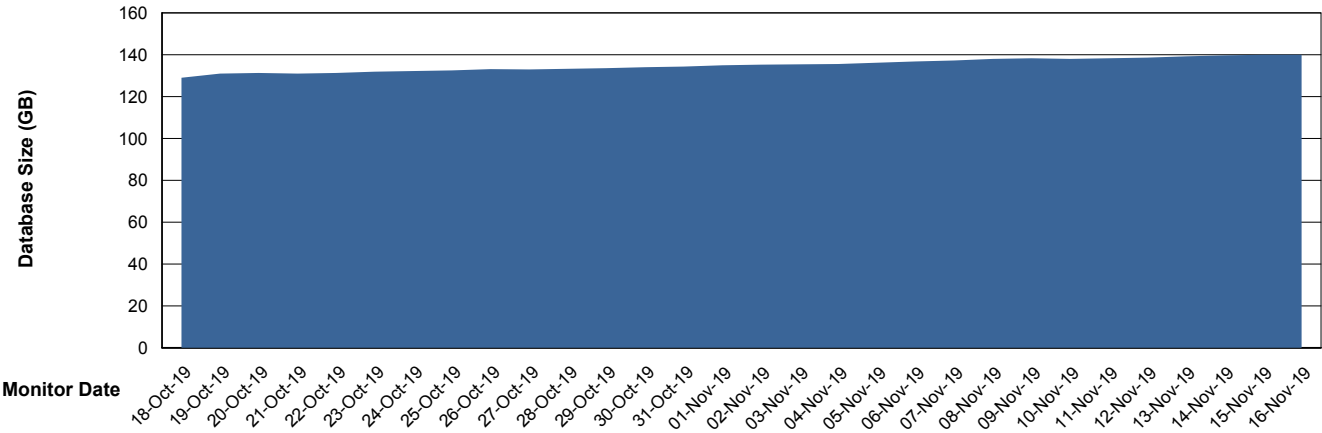

Database Performance CUS_ProdDB_Standby

DB Processes Max 300
DB Sessions Max 472

Weekly SLA Customer Report

Customer CUS Production
 Database ID 84

DATABASE SIZE CUS_ProdDB_Primary

Database growth over last month