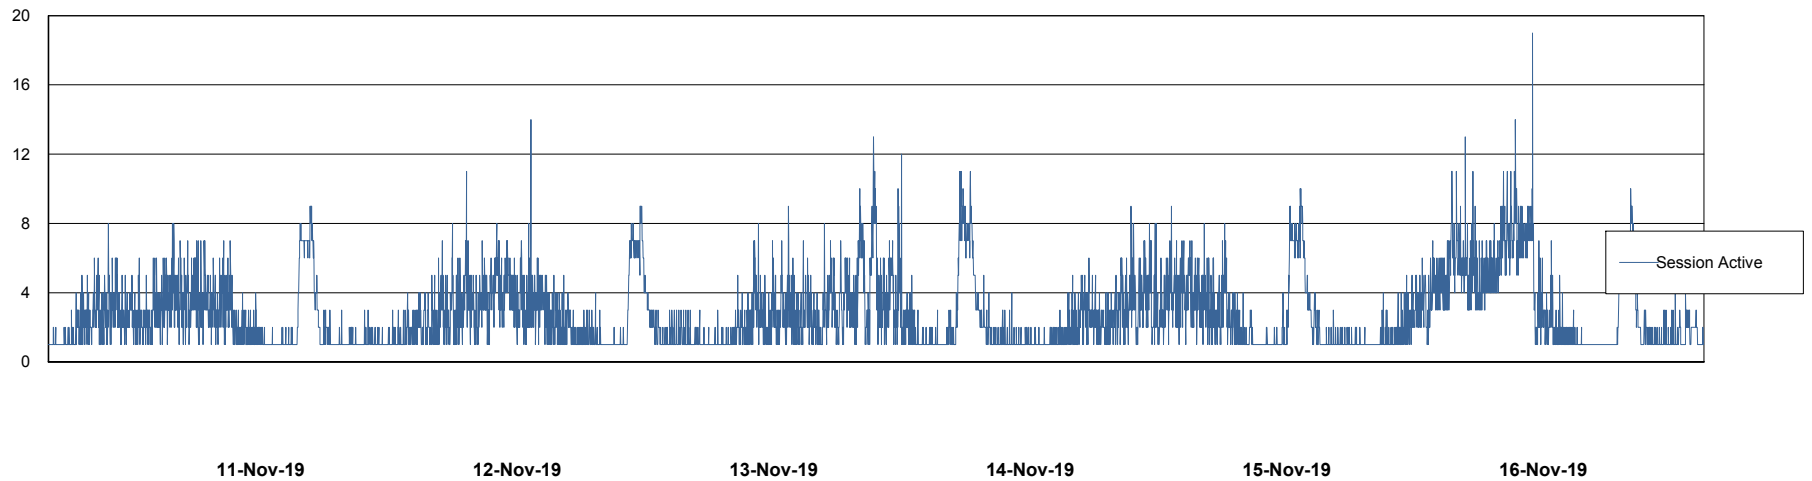

Database Performance CUS_ProdDB_Primary

DB Processes Max 300
DB Sessions Max 472