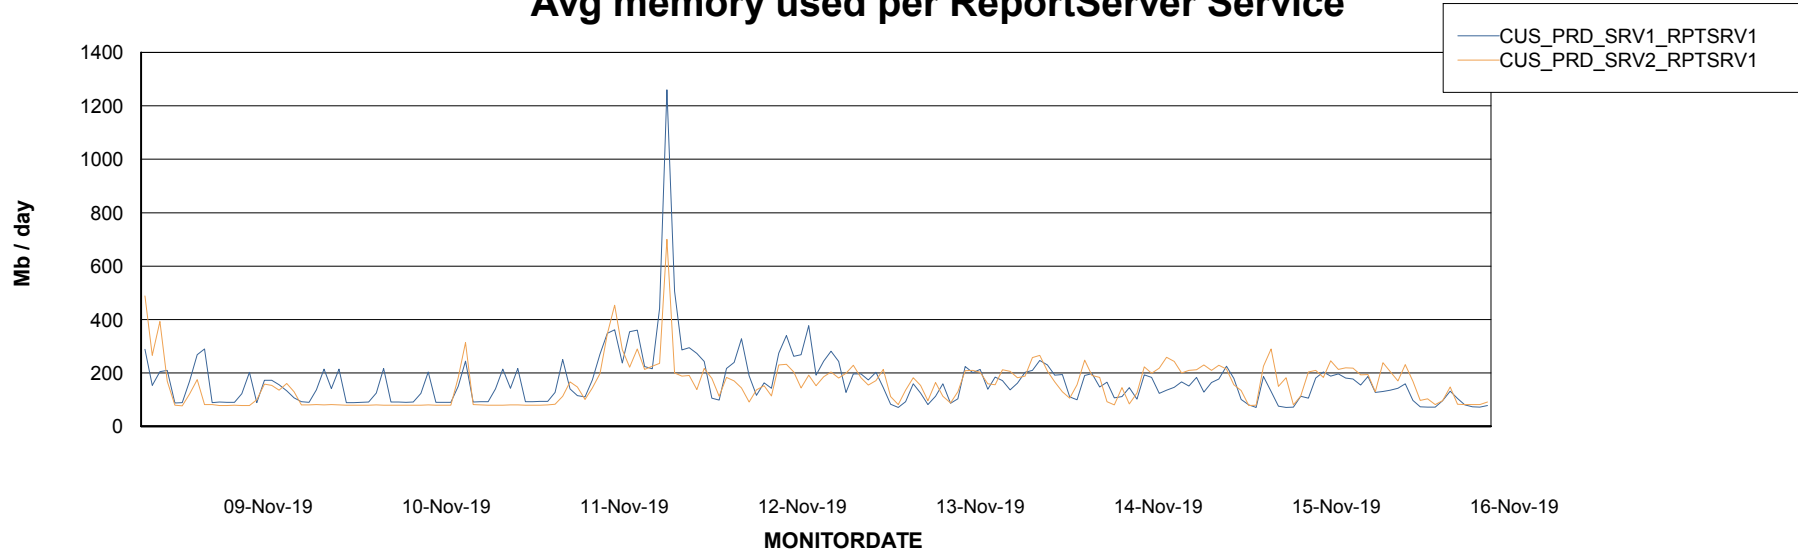

Avg memory used per ABS Server Service

Avg users per day per ABS server

Weekly SLA Customer Report

Customer CUS Production
Database ID 84

ABSolute Web Component Services

Avg memory used per ReportServer Service