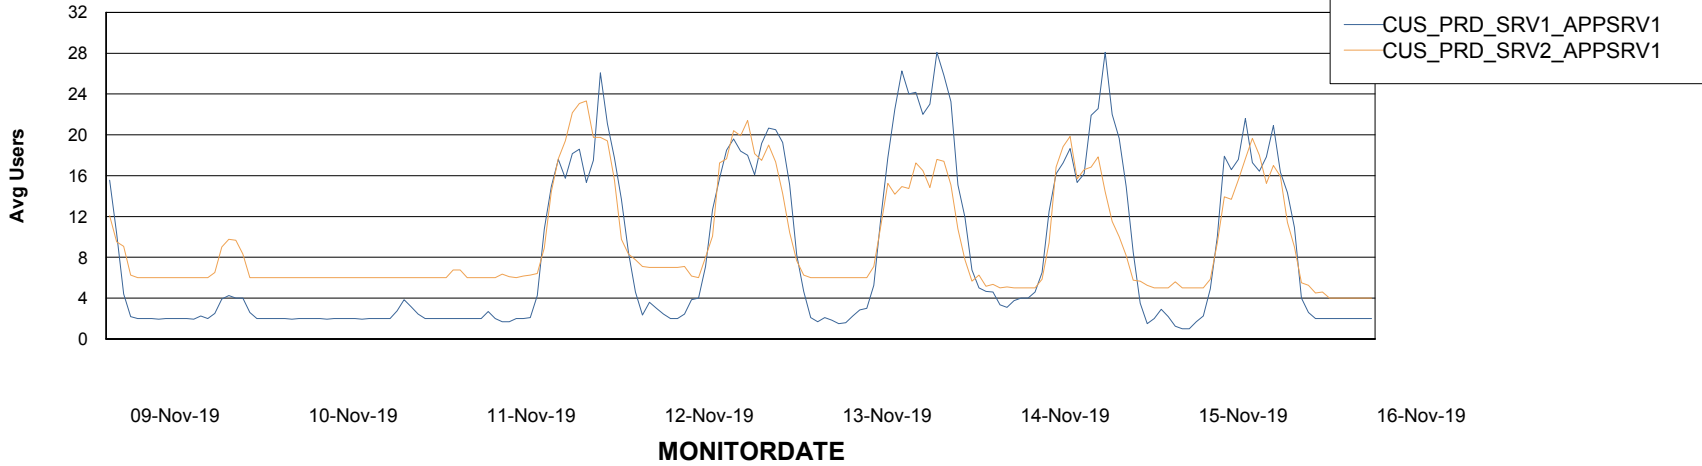

Avg users per day per ABS server