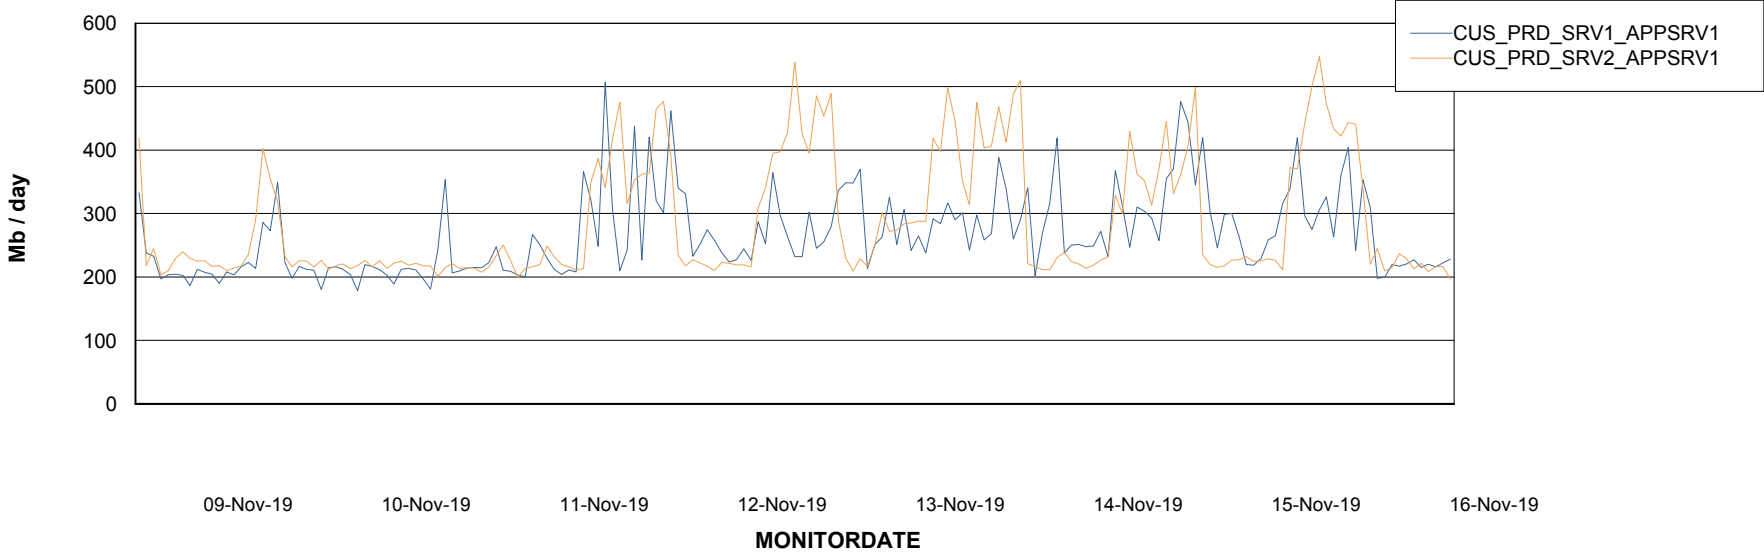

ABSolute Application Server Services

Avg memory used per ABS Server Service