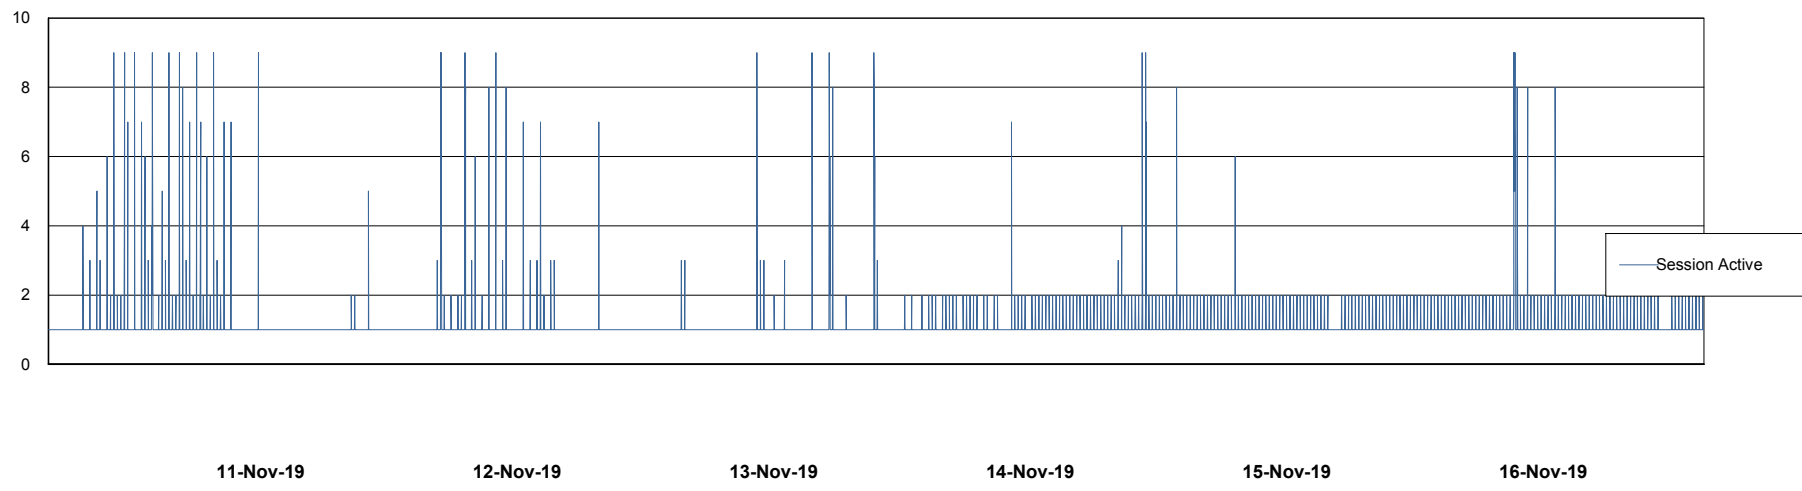

Database Performance CUS_ProdDB_Standby

DB Processes Max 300
DB Sessions Max 472