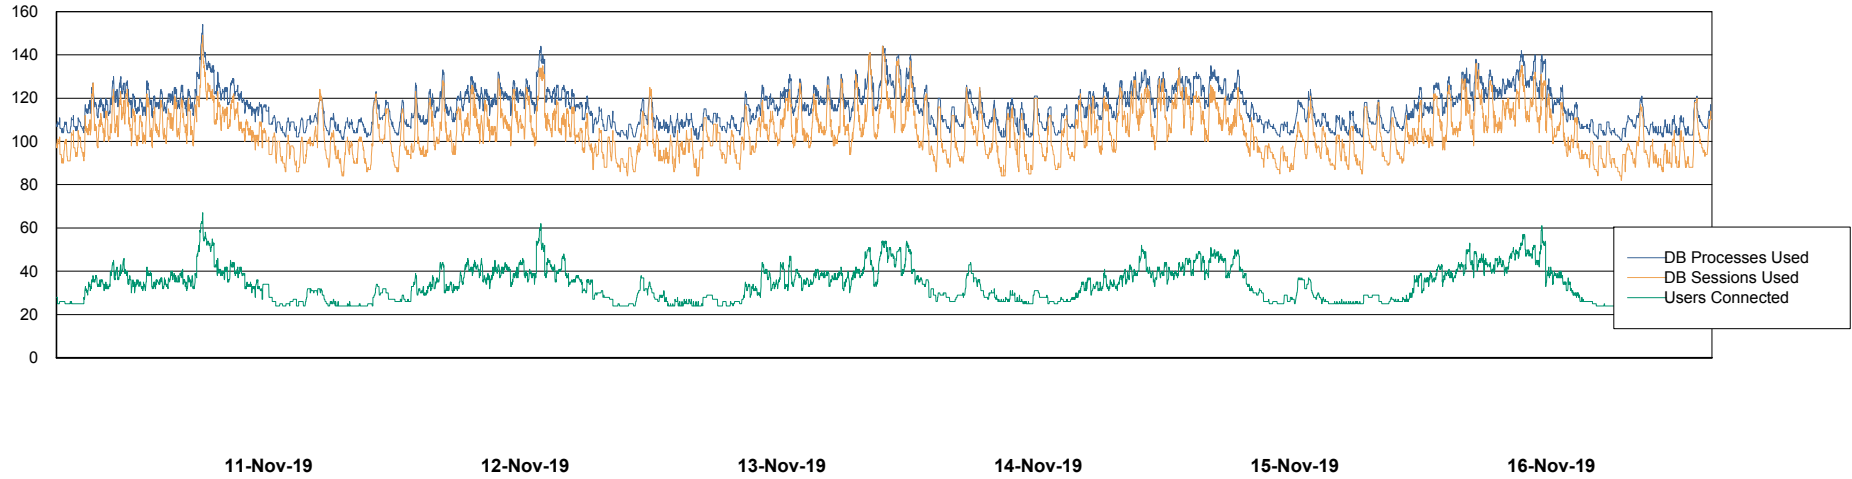

Database Performance CUS_ProdDB_Primary

DB Processes Max 300
DB Sessions Max 472