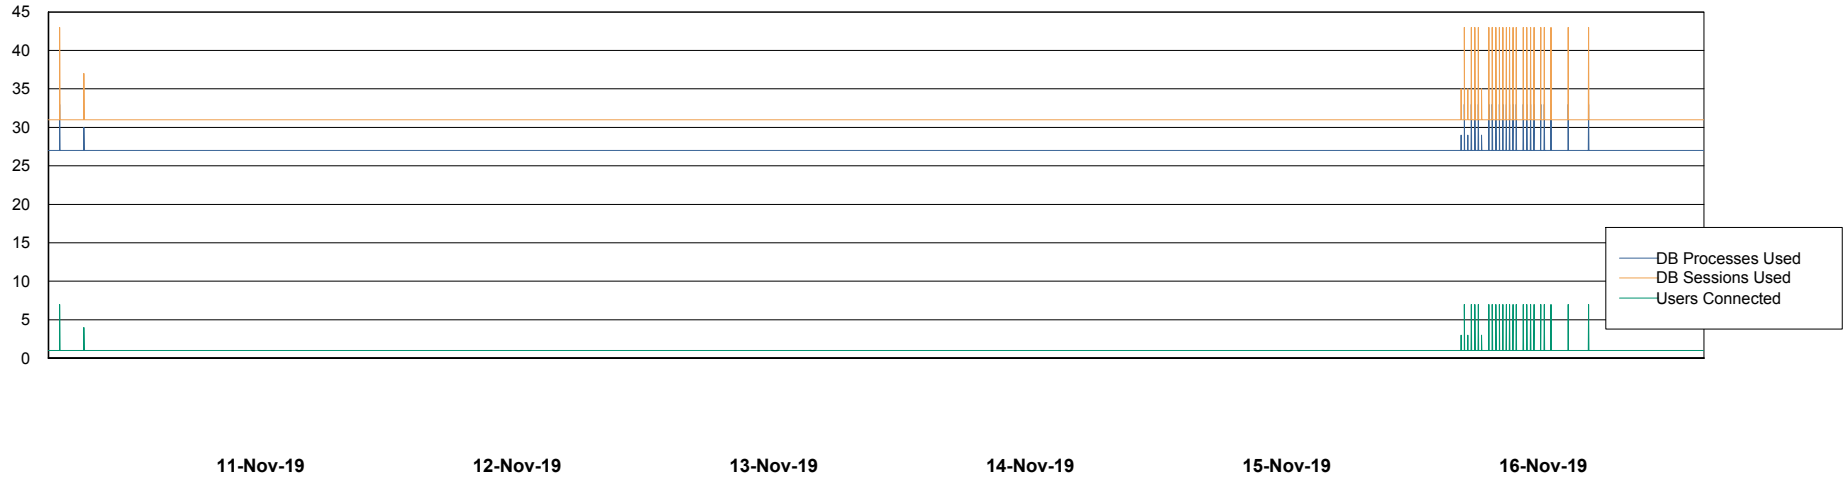

Weekly SLA Customer Report

Customer CIW Production
Database ID 45

Database Performance CIWDB_Production

DB Processes Max 300
DB Sessions Max 472

Weekly SLA Customer Report

Customer CIW Production
Database ID 45

Database Performance CIWDB_Standby

DB Processes Max 300
DB Sessions Max 472

Weekly SLA Customer Report

Customer CIW Production
 Database ID 45

DATABASE SIZE CIWDB_Production

Database growth over last month