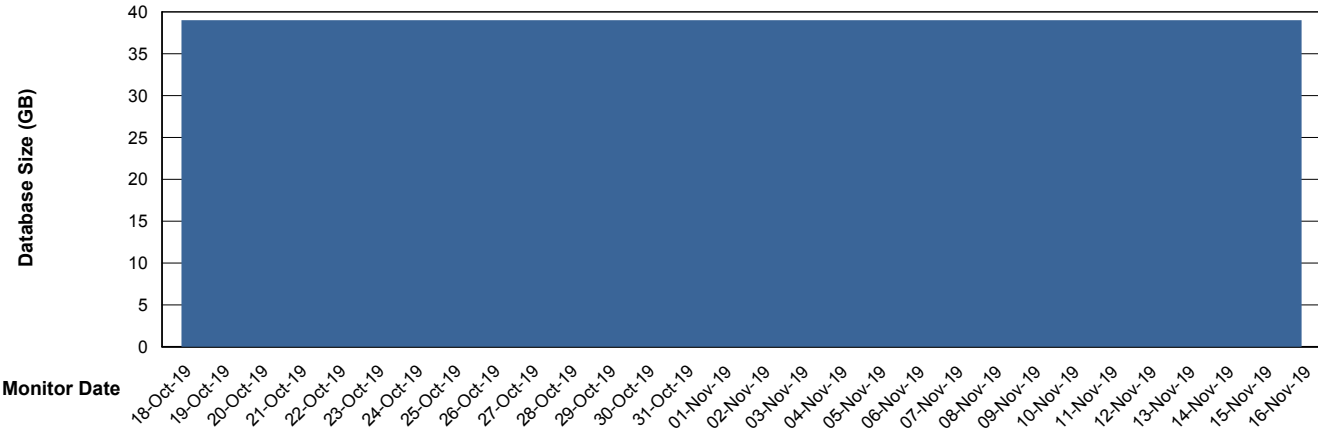

Weekly SLA Customer Report

Customer CIW Production
Database ID 45

Database Performance CIWDB_Production

DB Processes Max 300
DB Sessions Max 472

Weekly SLA Customer Report

Customer CIW Production
Database ID 45

Database Performance CIWDB_Standby

DB Processes Max 300
DB Sessions Max 472

Weekly SLA Customer Report

Customer CIW Production
 Database ID 45

DATABASE SIZE CIWDB_Production

Database growth over last month

Database Tablespace CIWDB_Production

Date	Tablespace Name	Filesize (Gb)	Usedsize (Gb)	Percentage free
16-Nov-19	ABSDATA	44	34	23
	INDX	5	4	20
15-Nov-19	ABSDATA	44	34	23
	INDX	5	4	20
14-Nov-19	ABSDATA	44	34	23
	INDX	5	4	20
13-Nov-19	ABSDATA	44	34	23
	INDX	5	4	20
12-Nov-19	ABSDATA	44	34	23
	INDX	5	4	20
11-Nov-19	ABSDATA	44	34	23
	INDX	5	4	20
10-Nov-19	ABSDATA	44	34	23
	INDX	5	4	20