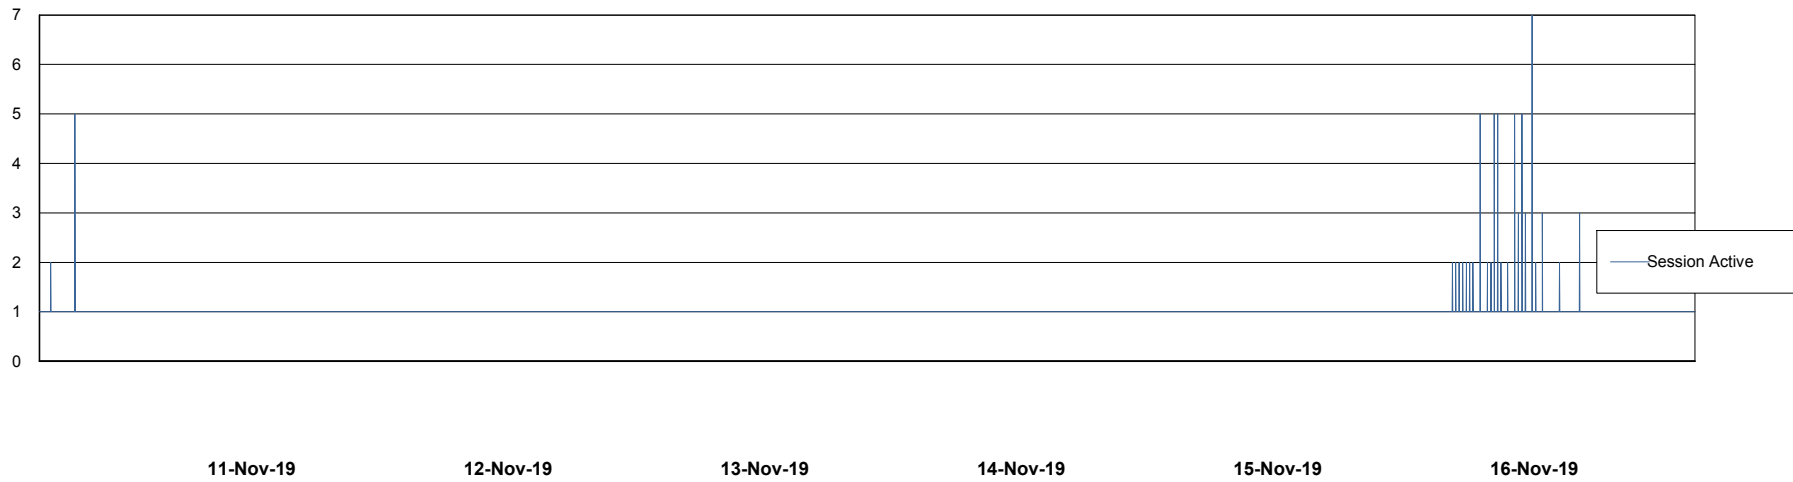

Weekly SLA Customer Report

Customer CIW Production
Database ID 45

Database Performance CIWDB_Production

DB Processes Max 300
DB Sessions Max 472

Weekly SLA Customer Report

Customer CIW Production
Database ID 45

Database Performance CIWDB_Standby

DB Processes Max 300
DB Sessions Max 472

Weekly SLA Customer Report

Customer CIW Production
 Database ID 45

DATABASE SIZE CIWDB_Production

Database growth over last month