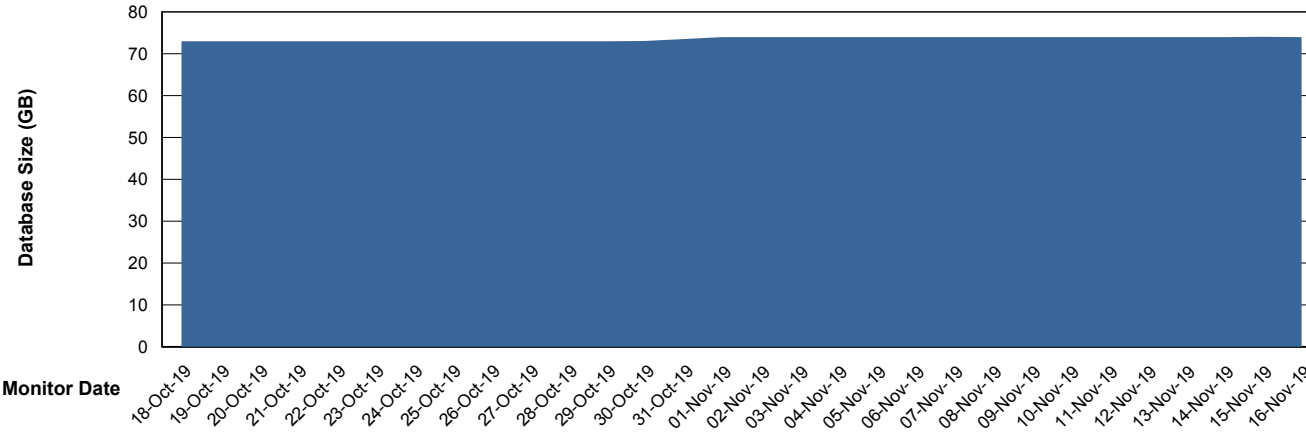

DATABASE SIZE BOHABS01_DB_Primary

Database growth over last month

Database Tablespace BOHABS01_DB_Primary

Date	Tablespace Name	Filesize (Gb)	Usedsize (Gb)	Percentage free
16-Nov-19	ABSDATA	48	27	44
	INDX	52	45	13
15-Nov-19	ABSDATA	48	27	44
	INDX	52	45	13
14-Nov-19	ABSDATA	48	27	44
	INDX	52	45	13
13-Nov-19	ABSDATA	48	27	44
	INDX	52	45	13
12-Nov-19	ABSDATA	48	27	44
	INDX	52	45	13
11-Nov-19	ABSDATA	48	27	44
	INDX	52	45	13
10-Nov-19	ABSDATA	48	27	44
	INDX	52	45	13