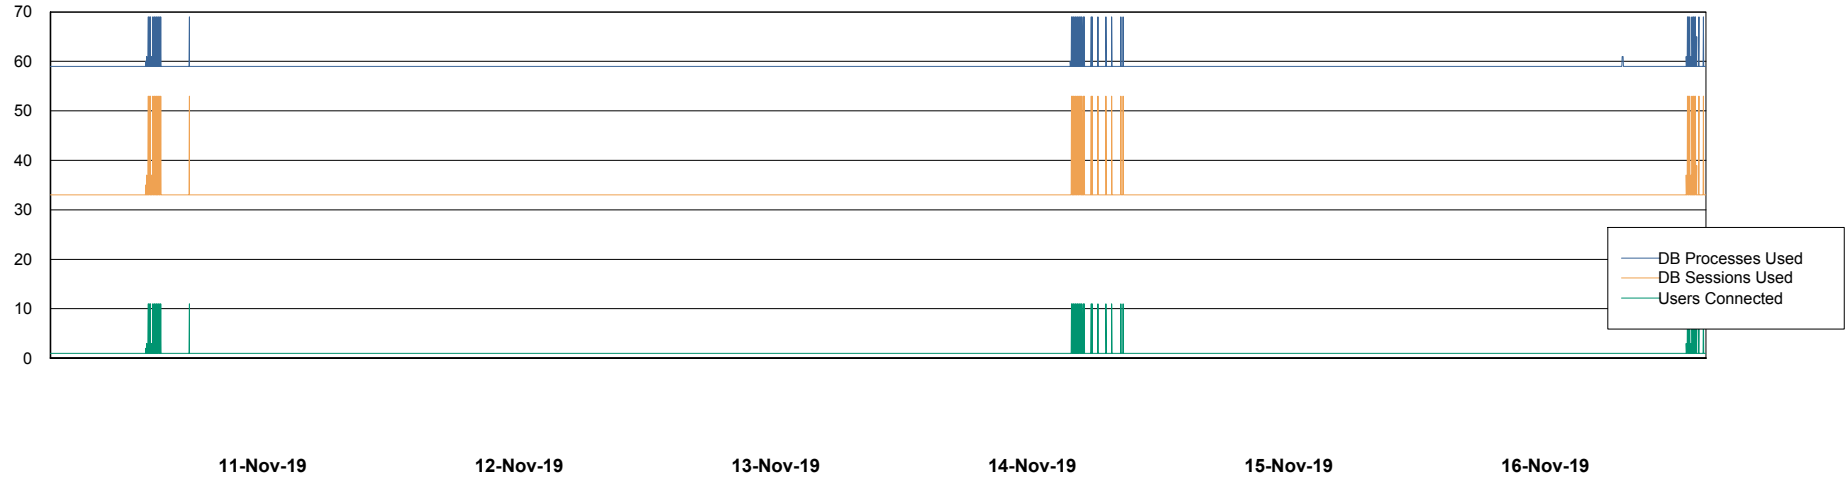

Database Performance BOHABS02_DB_Standby

DB Processes Max 500
DB Sessions Max 776