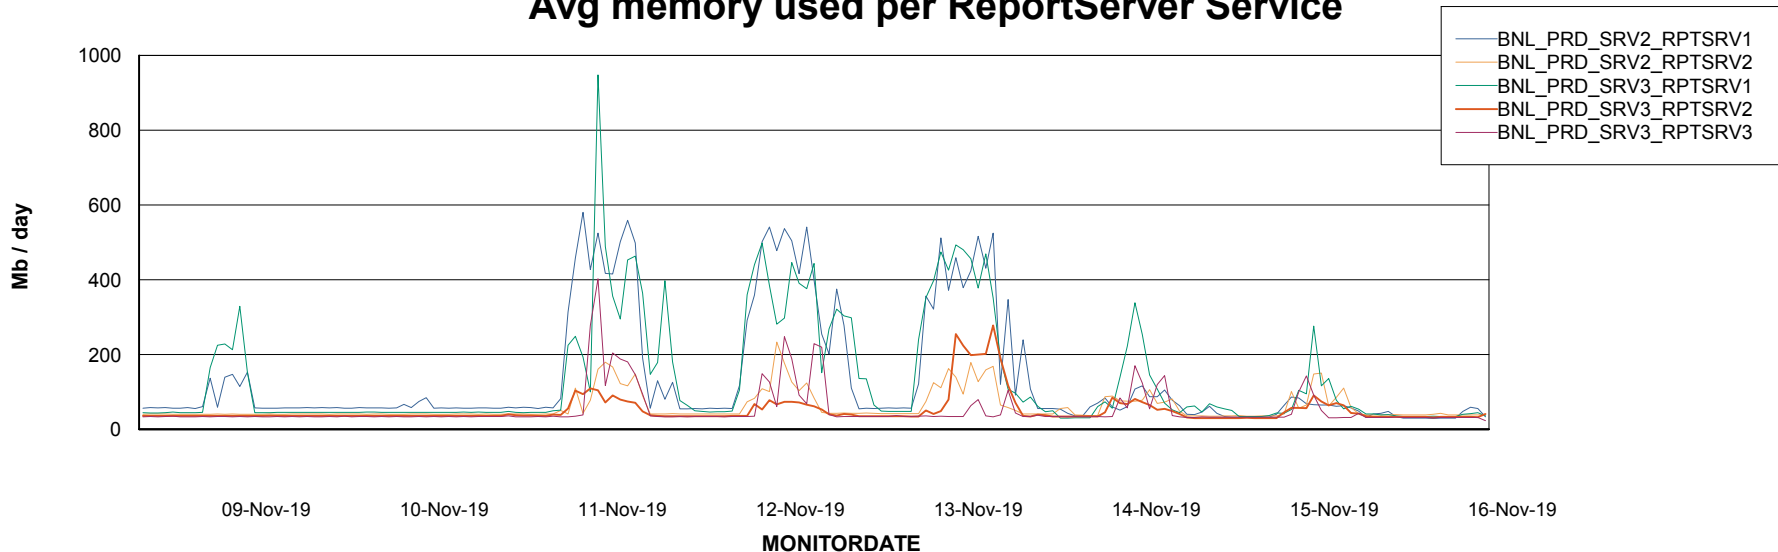

Avg users per day per ABS server

Weekly SLA Customer Report

Customer BNL_Production
Database ID 83

ABSSolute Web Component Services

Avg memory used per ReportServer Service

Disaster per ABS component