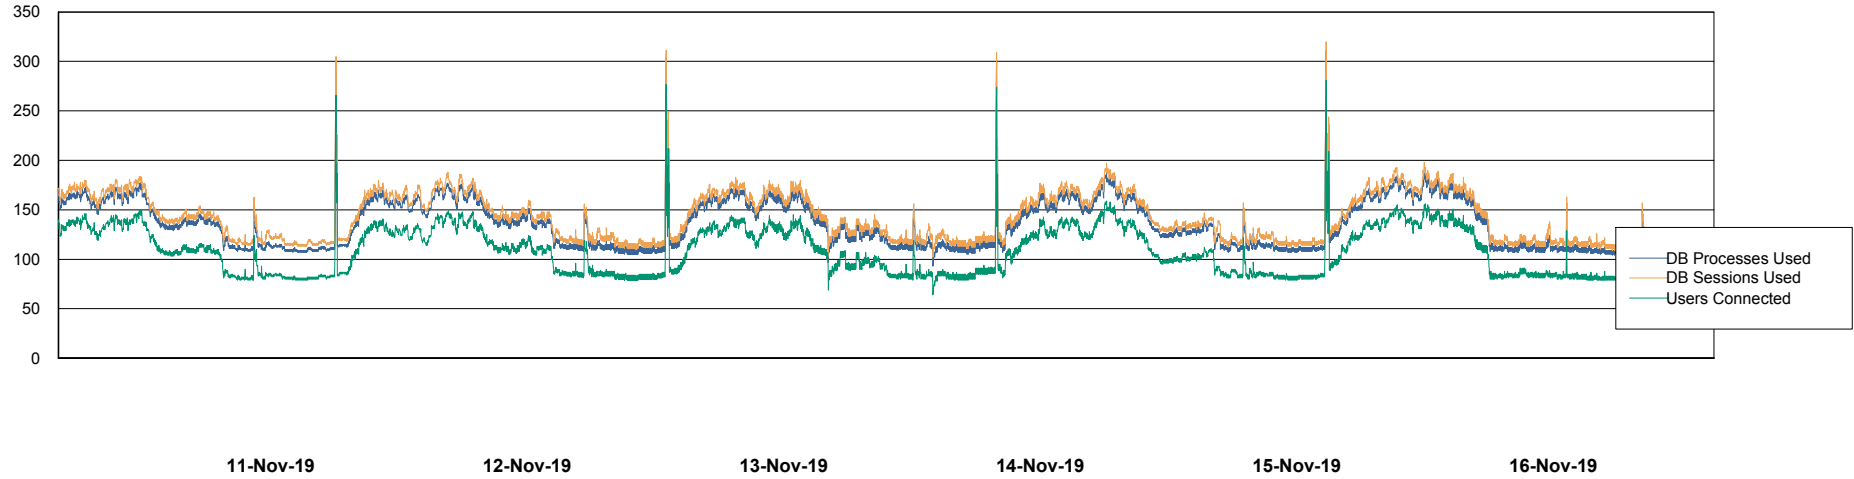

Database Performance BNLDB_FUT_Standby

DB Processes Max 1,000
DB Sessions Max 1,528

Weekly SLA Customer Report

Customer BNL_Production
Database ID 83

Database Performance BNLDB_Production

DB Processes Max 700
DB Sessions Max 1,072

Weekly SLA Customer Report

Customer BNL_Production
Database ID 83

DATABASE SIZE BNLDB_FUT_FutureLive

Database growth over last month

DATABASE SIZE BNLDB_Production

Database growth over last month

Weekly SLA Customer Report