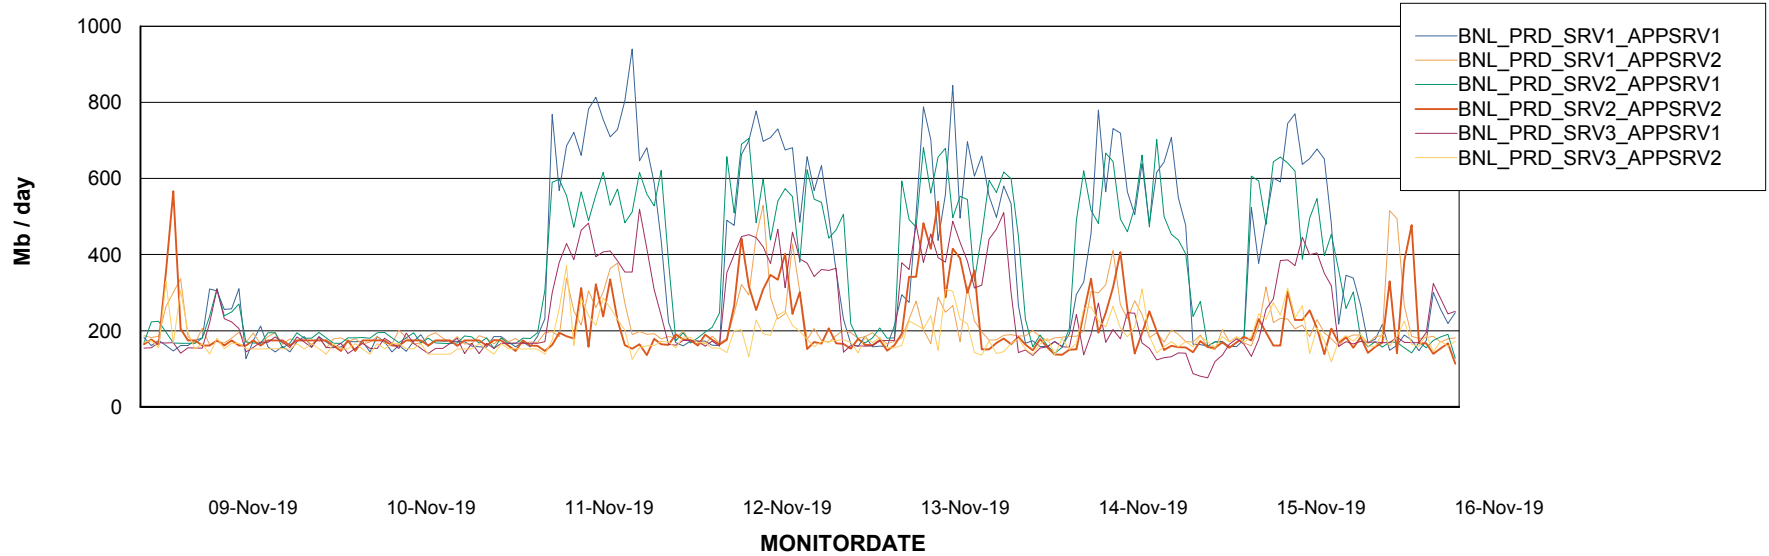

Weekly SLA Customer Report

Customer BNL_Production
 Database ID 83

Database Tablespace BNLDB_Production

Date	Tablespace Name	Filesize (Gb)	Usedsize (Gb)	Percentage free
16-Nov-19	ABSDATA	106	81	24
	INDX	320	269	16
15-Nov-19	ABSDATA	106	81	24
	INDX	320	269	16
14-Nov-19	ABSDATA	106	81	24
	INDX	320	269	16
13-Nov-19	ABSDATA	106	81	24
	INDX	320	269	16
12-Nov-19	ABSDATA	106	81	24
	INDX	320	269	16
11-Nov-19	ABSDATA	106	81	24
	INDX	320	269	16
10-Nov-19	ABSDATA	106	81	24
	INDX	320	269	16

Standby Database Health BNL_Production

Recovery lag for last 7 days

Weekly SLA Customer Report

Customer BNL_Production
Database ID 83

ABSSolute Application Server Services

Avg memory used per ABS Server Service