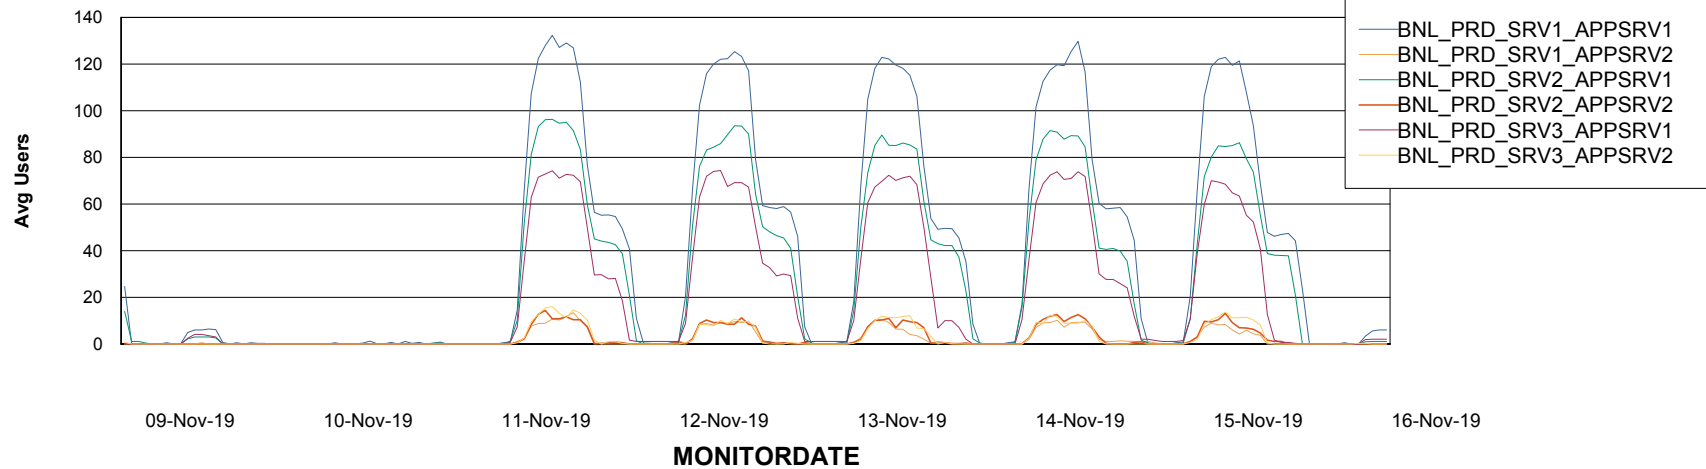

Avg users per day per ABS server