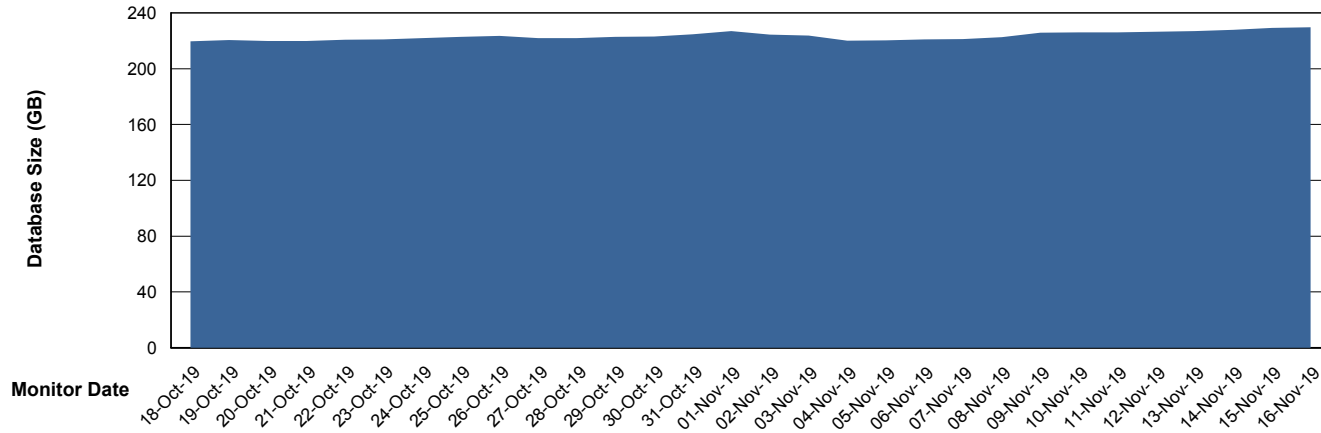

Database Performance BNLDB_FUT_Standby

DB Processes Max 1,000
DB Sessions Max 1,528

Weekly SLA Customer Report

Customer BNL_Production
Database ID 83

Database Performance BNLDB_Production

DB Processes Max 700
DB Sessions Max 1,072

Weekly SLA Customer Report

Customer BNL_Production
Database ID 83

DATABASE SIZE BNLDB_FUT_FutureLive

Database growth over last month

DATABASE SIZE BNLDB_Production

Database growth over last month

Weekly SLA Customer Report