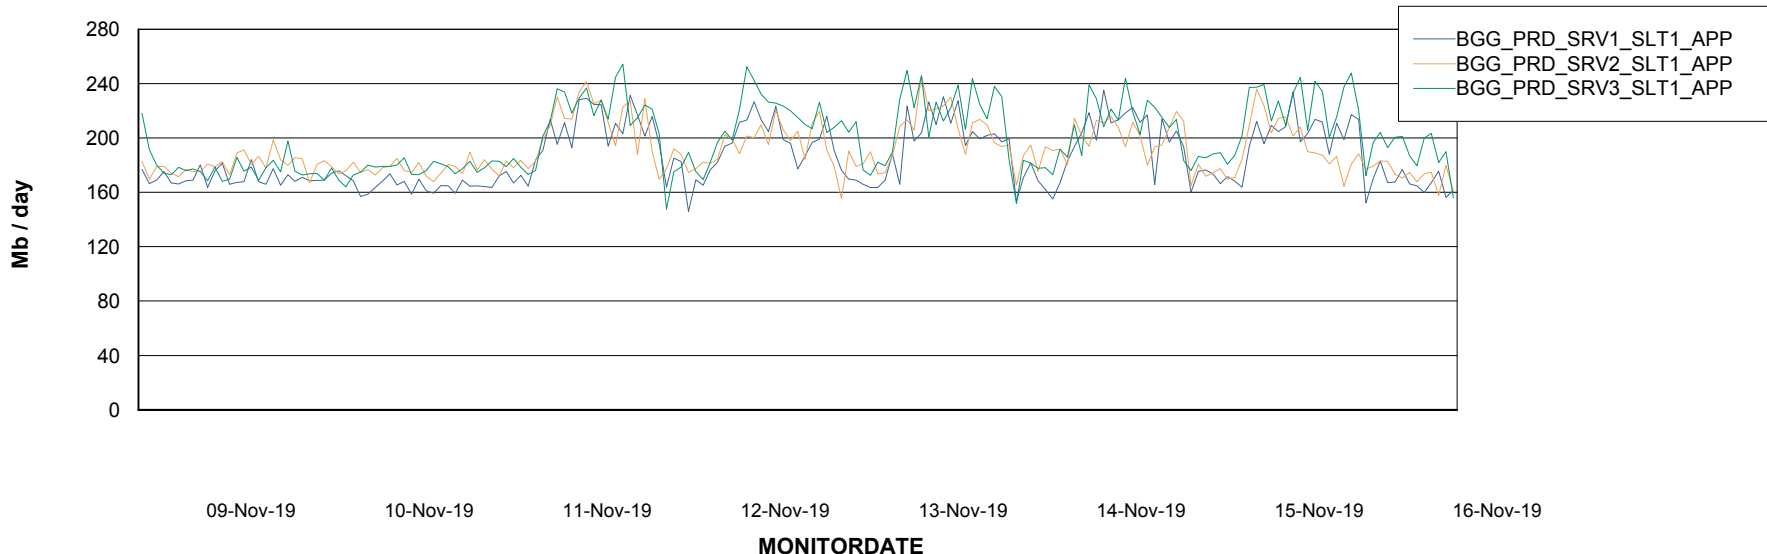

ABSSolute Application Server Services

Avg memory used per ABS Server Service