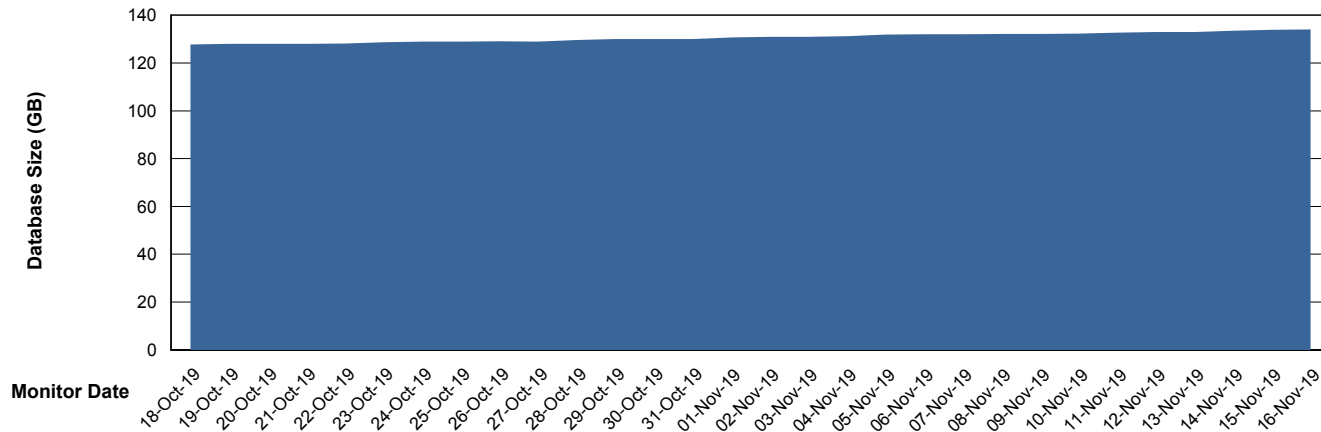

DATABASE SIZE BGGDB_Production

Database growth over last month