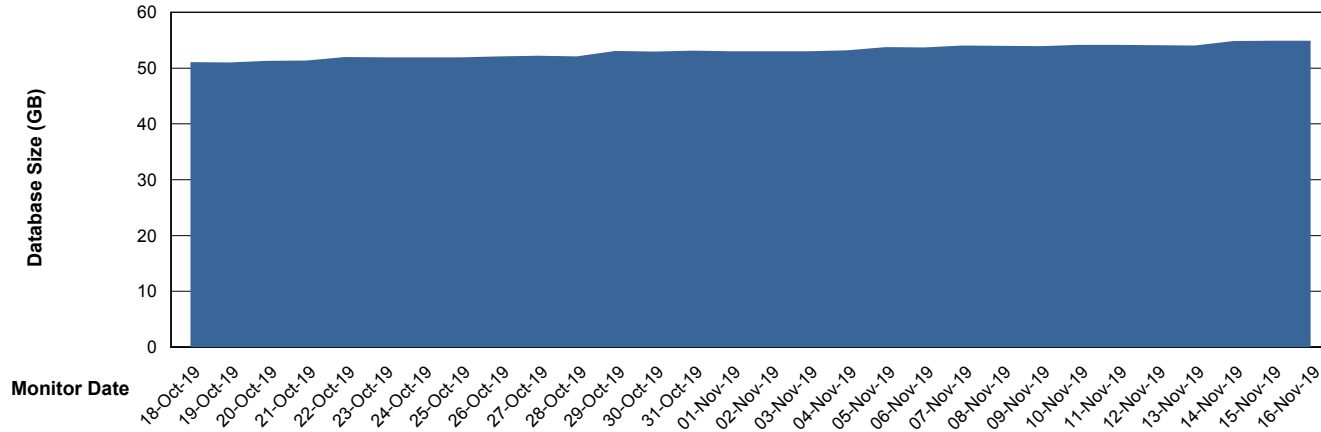

Customer BGG_Production
Database ID 58

Database Performance BGGDB_Standby

Weekly SLA Customer Report

Customer BGG_Production
Database ID 58

DATABASE SIZE BGGDB_BI

Database growth over last month

DATABASE SIZE BGGDB_Production