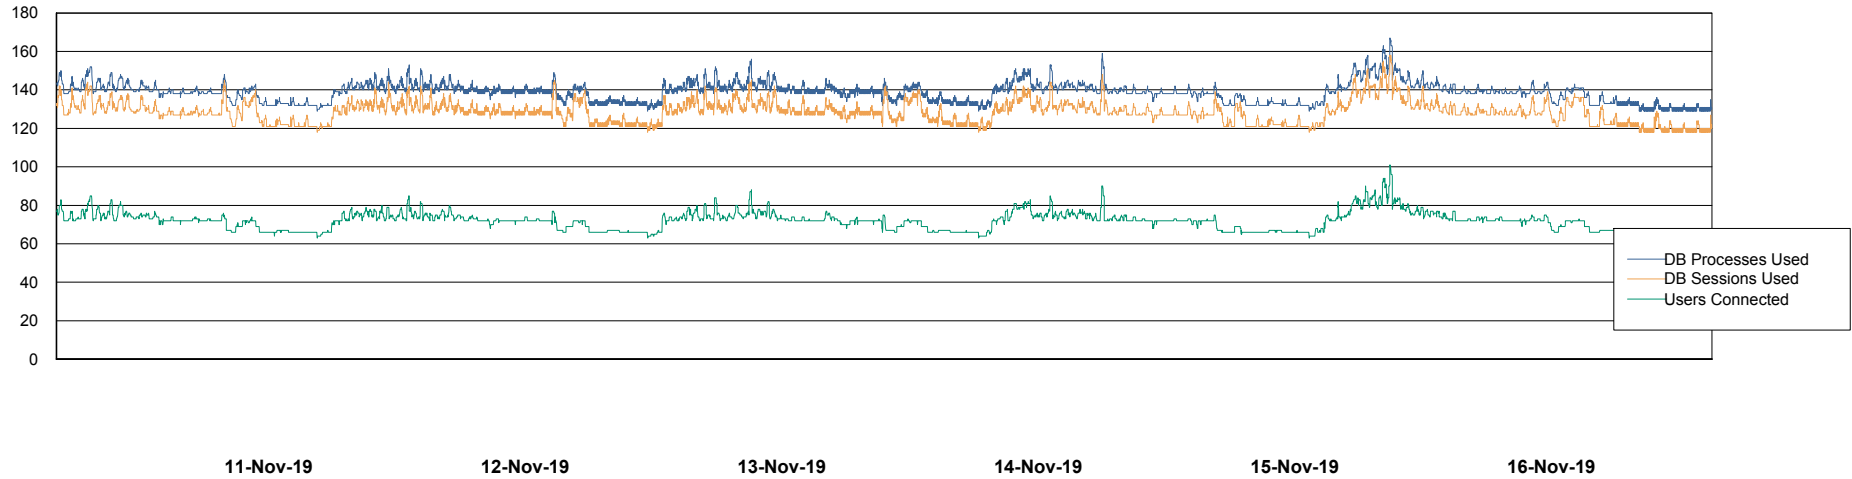

Weekly SLA Customer Report

Customer BGG_Production
Database ID 58

Database Performance BGGDB_BI

Weekly SLA Customer Report

Customer BGG_Production
Database ID 58

Database Performance BGGDB_Production

Weekly SLA Customer Report