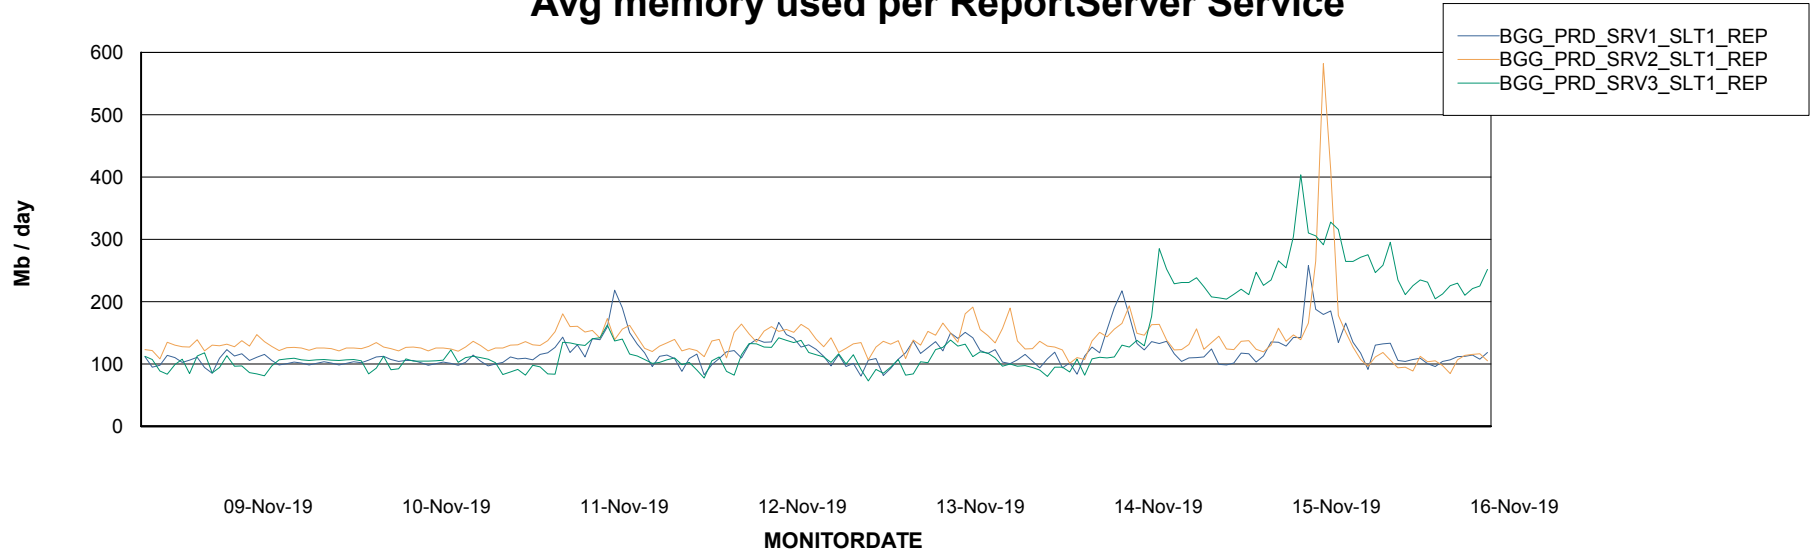

Avg memory used per ABS Server Service

Avg users per day per ABS server

Weekly SLA Customer Report

Customer BGG_Production
Database ID 58

ABSSolute Application ReportServer Services

Avg memory used per ReportServer Service