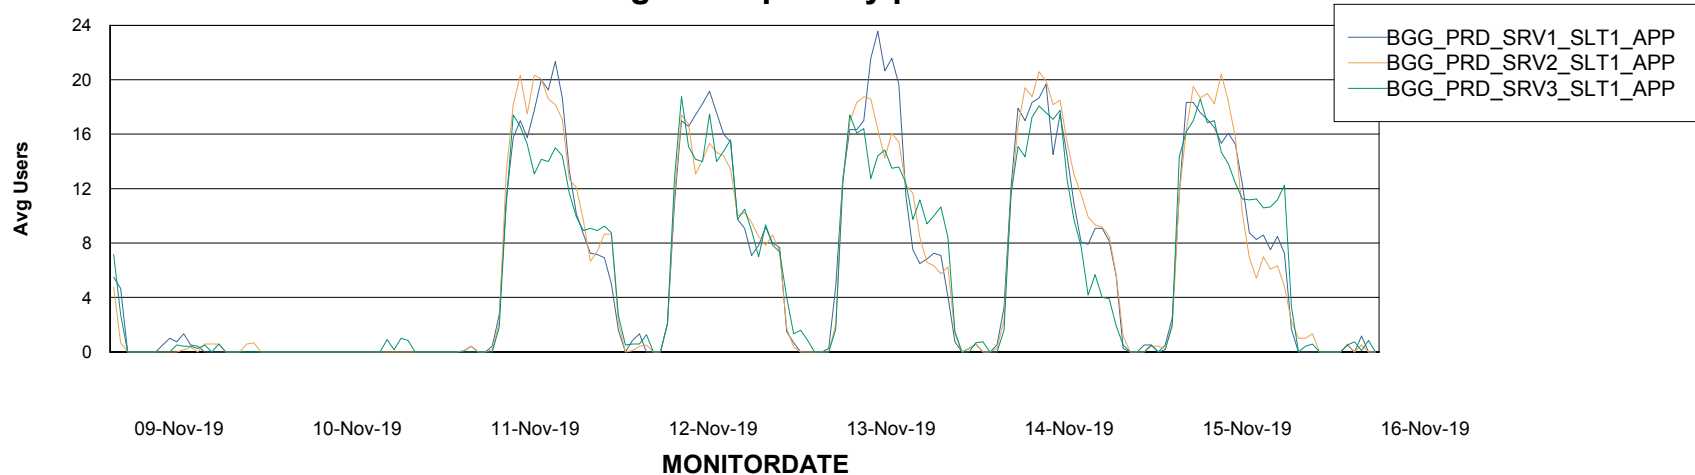

Avg users per day per ABS server