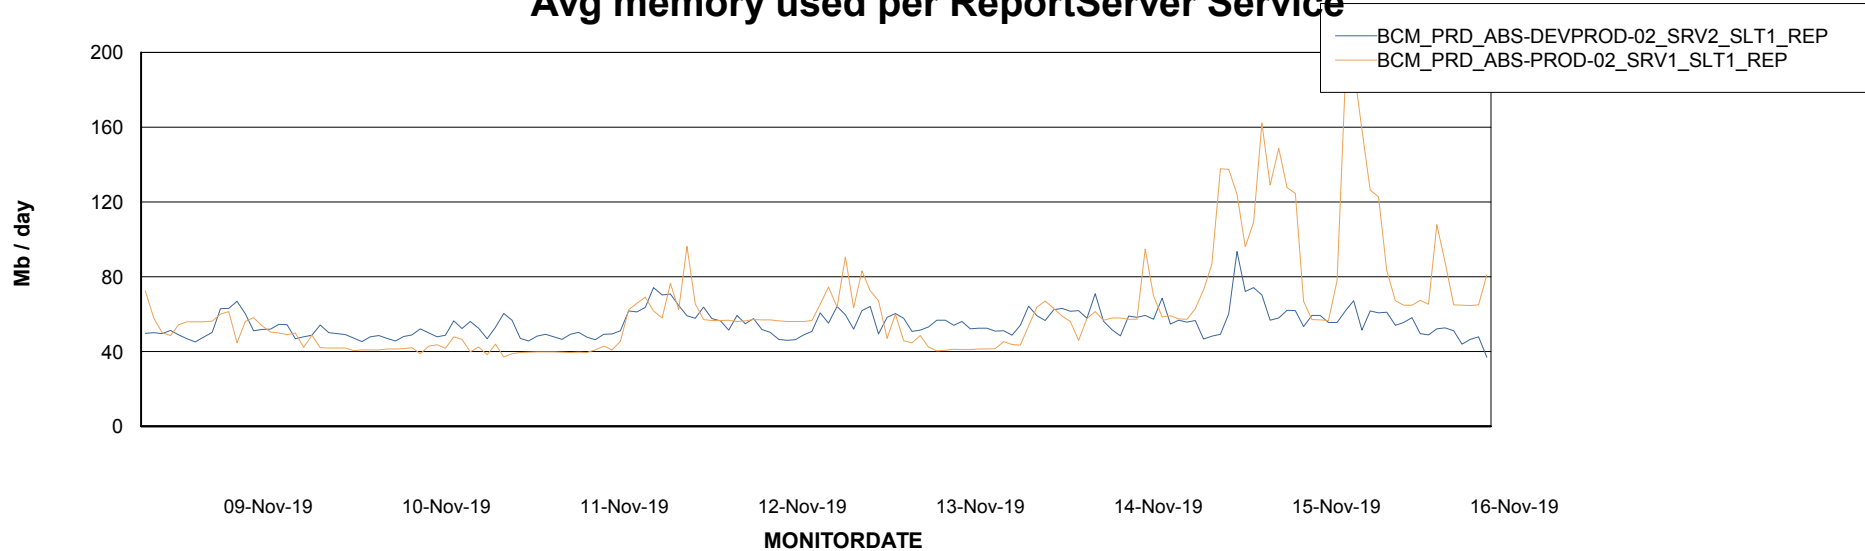

Avg memory used per ABS Server Service

Avg users per day per ABS server

Weekly SLA Customer Report

Customer BCM_Production
Database ID 81

ABSSolute Application ReportServer Services

Avg memory used per ReportServer Service