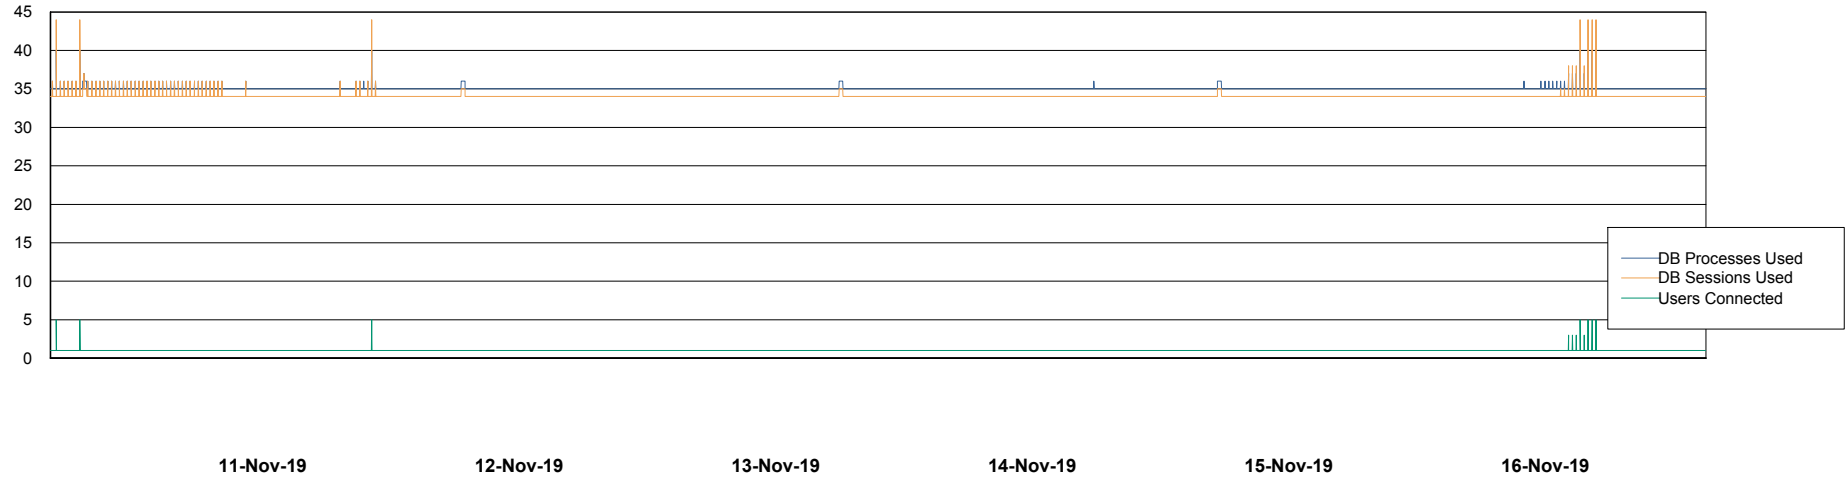

Database Performance BCMDB_ABS1SB Standby Database

DB Processes Max 500
DB Sessions Max 772