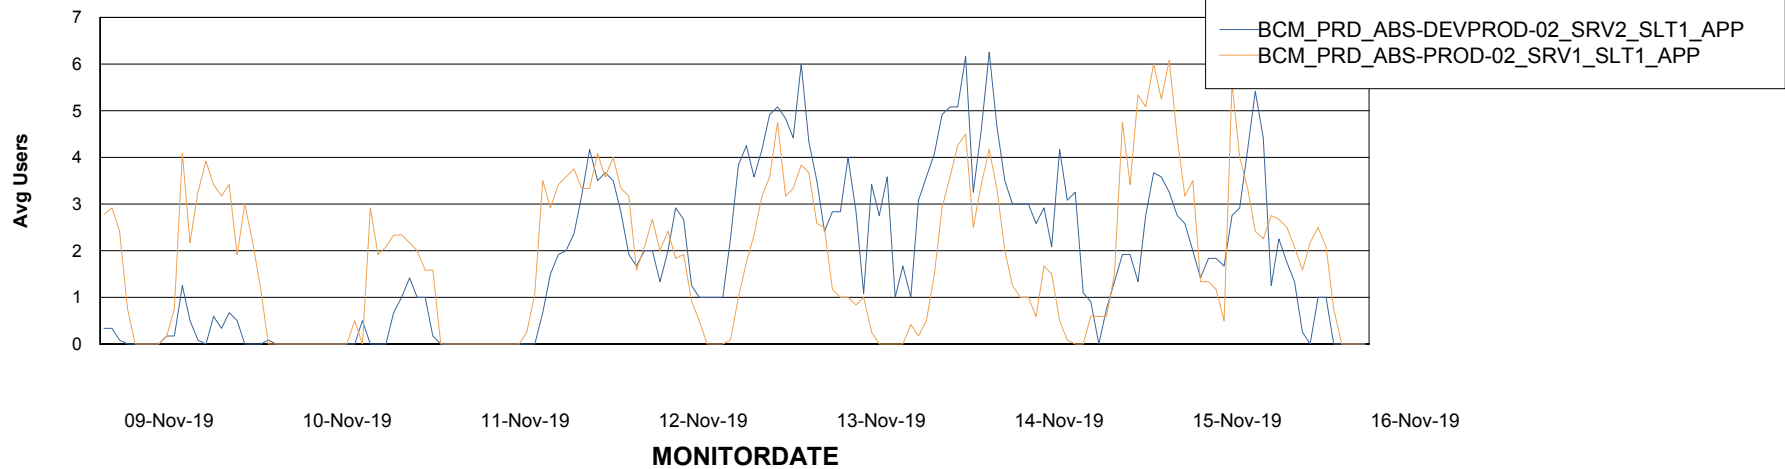

Avg users per day per ABS server