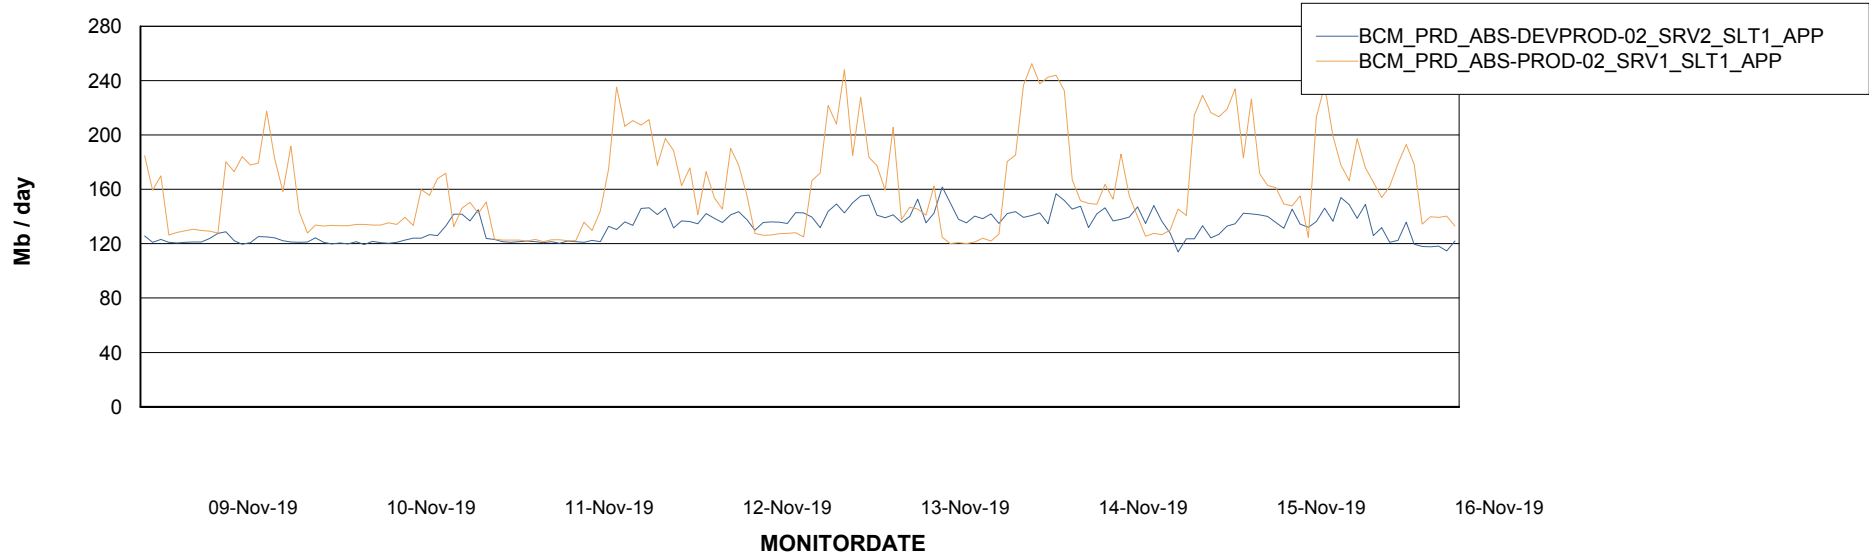

ABSSolute Application Server Services

Avg memory used per ABS Server Service