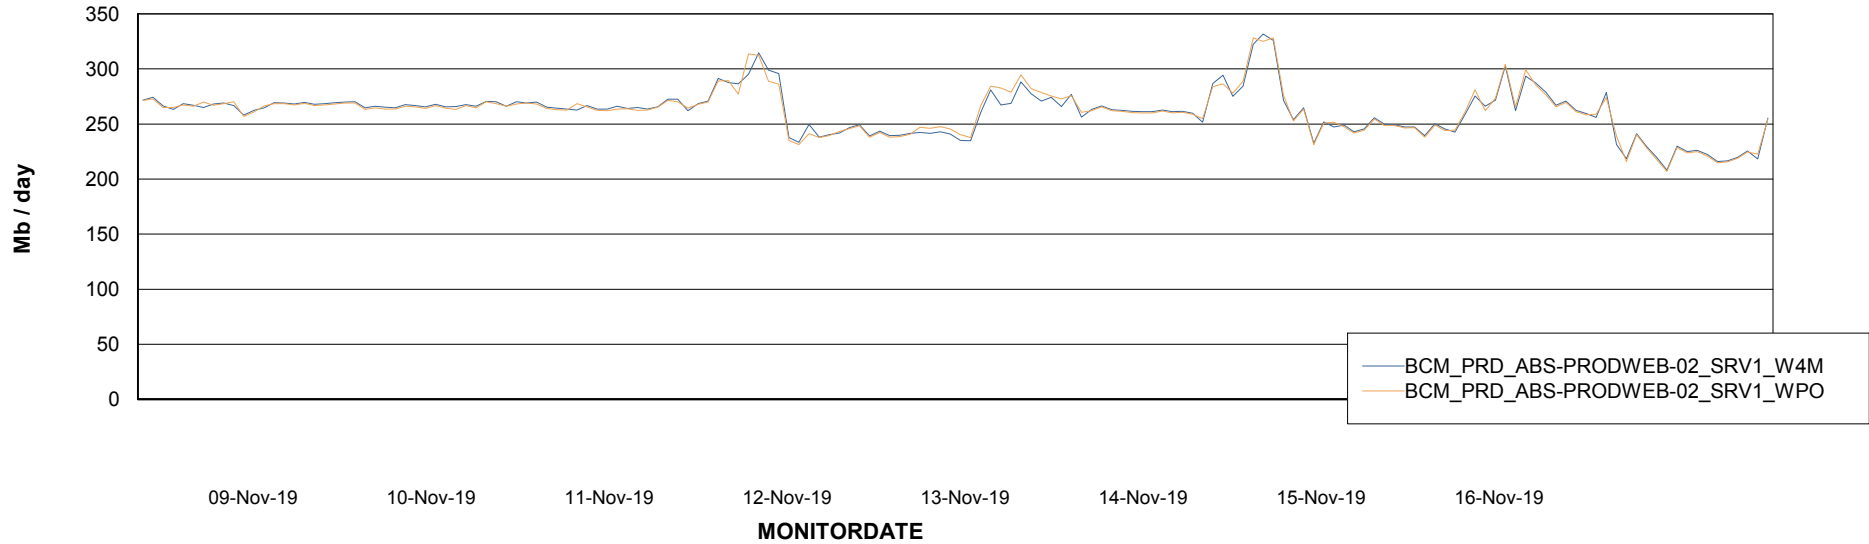

ABSolute Web Component Services

Avg memory used per ABS Web component