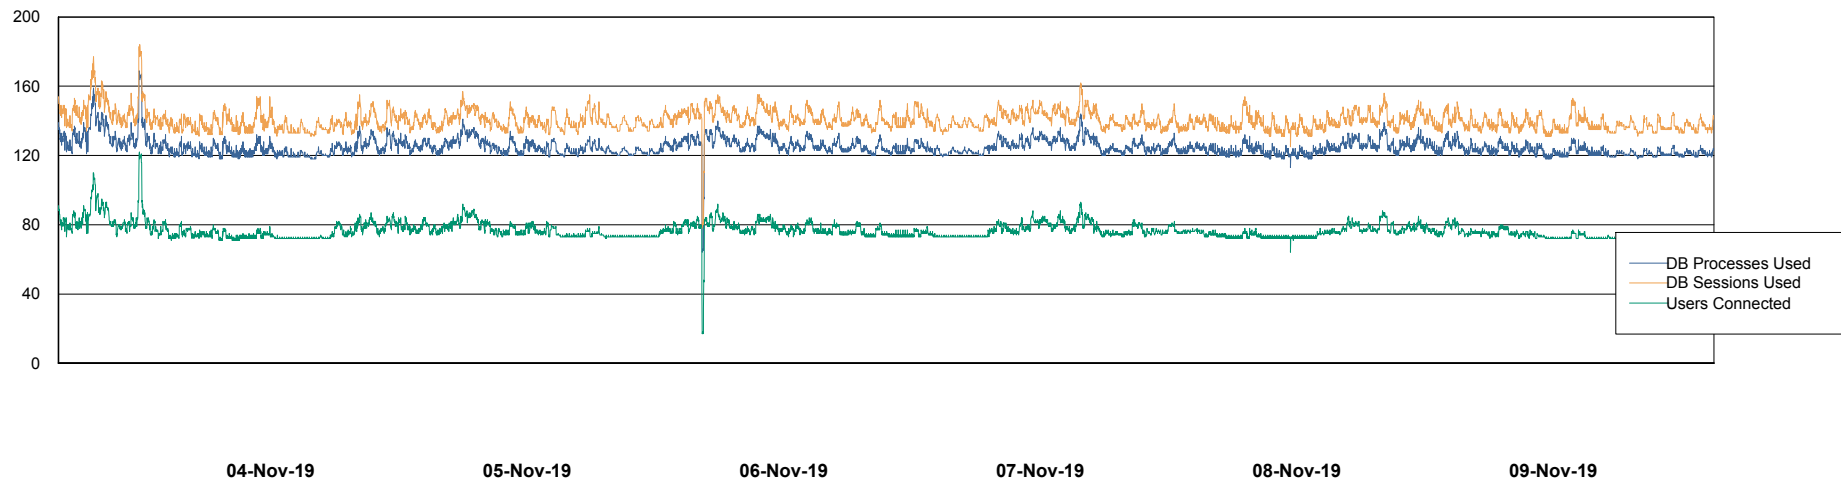

Database Performance VOSDB_Production

DB Processes Max 500
DB Sessions Max 772