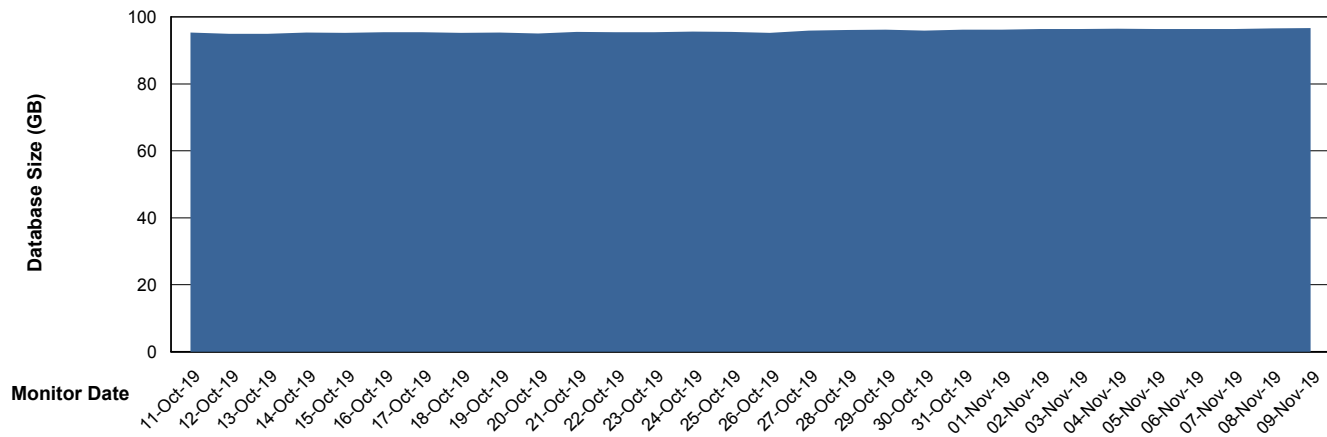

Database Performance VOSDB_Production

DB Processes Max 500
DB Sessions Max 772

Weekly SLA Customer Report

Customer VOS_Production
Database ID 68

Database Performance VOSDB_Standby

DB Processes Max 300
DB Sessions Max 472

Weekly SLA Customer Report

Customer VOS_Production
Database ID 68

DATABASE SIZE VOSBIDB_Production

Database growth over last month

DATABASE SIZE VOSDB_Production

Database growth over last month

Weekly SLA Customer Report