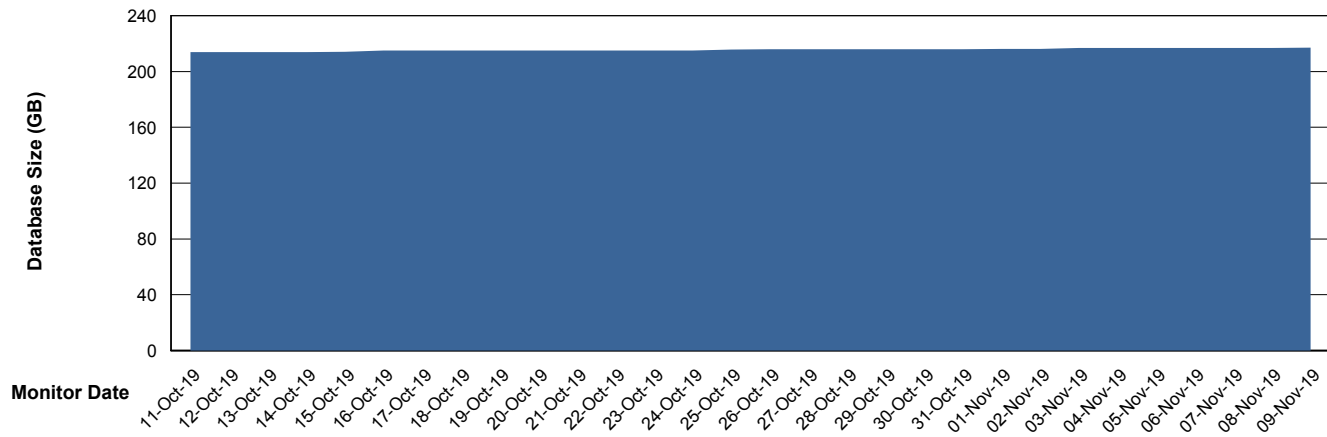

Weekly SLA Customer Report

Customer VOS_Production
Database ID 68

DATABASE SIZE VOSBIDB_Production

Database growth over last month

DATABASE SIZE VOSDB_Production

Database growth over last month

Weekly SLA Customer Report