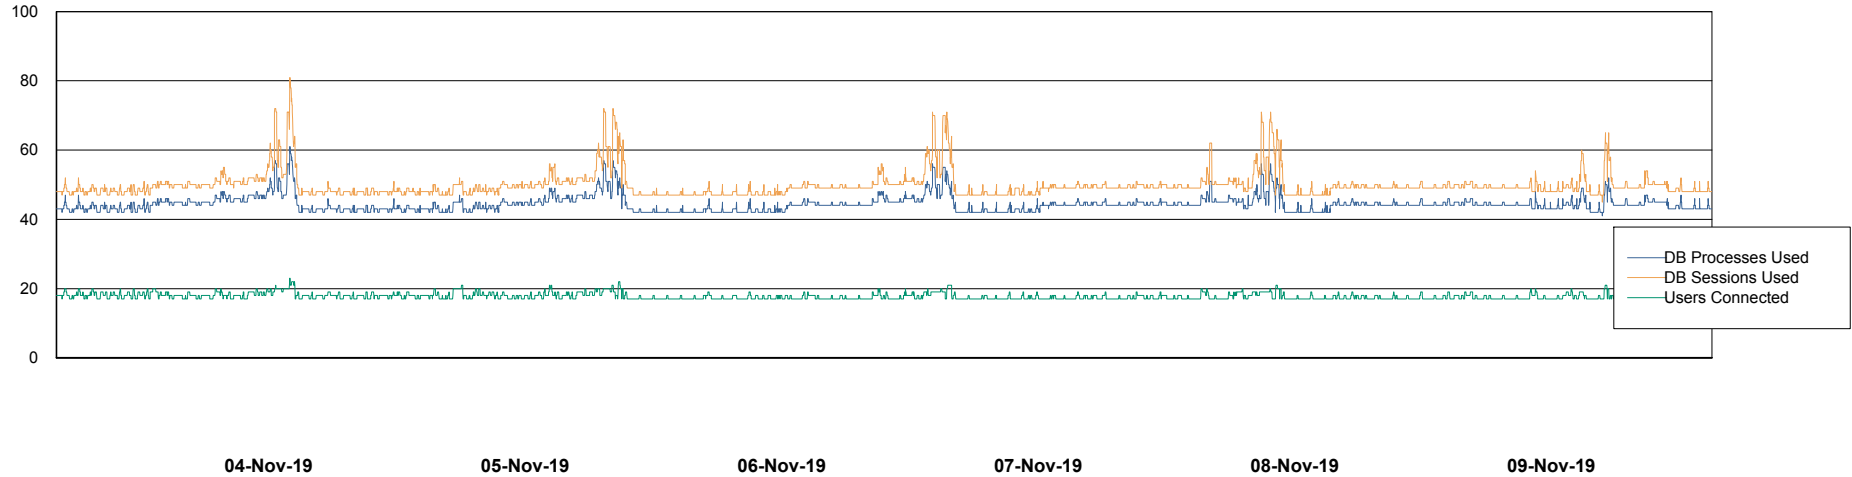

Database Performance VOSBIDB_Production

DB Processes Max 500
DB Sessions Max 772