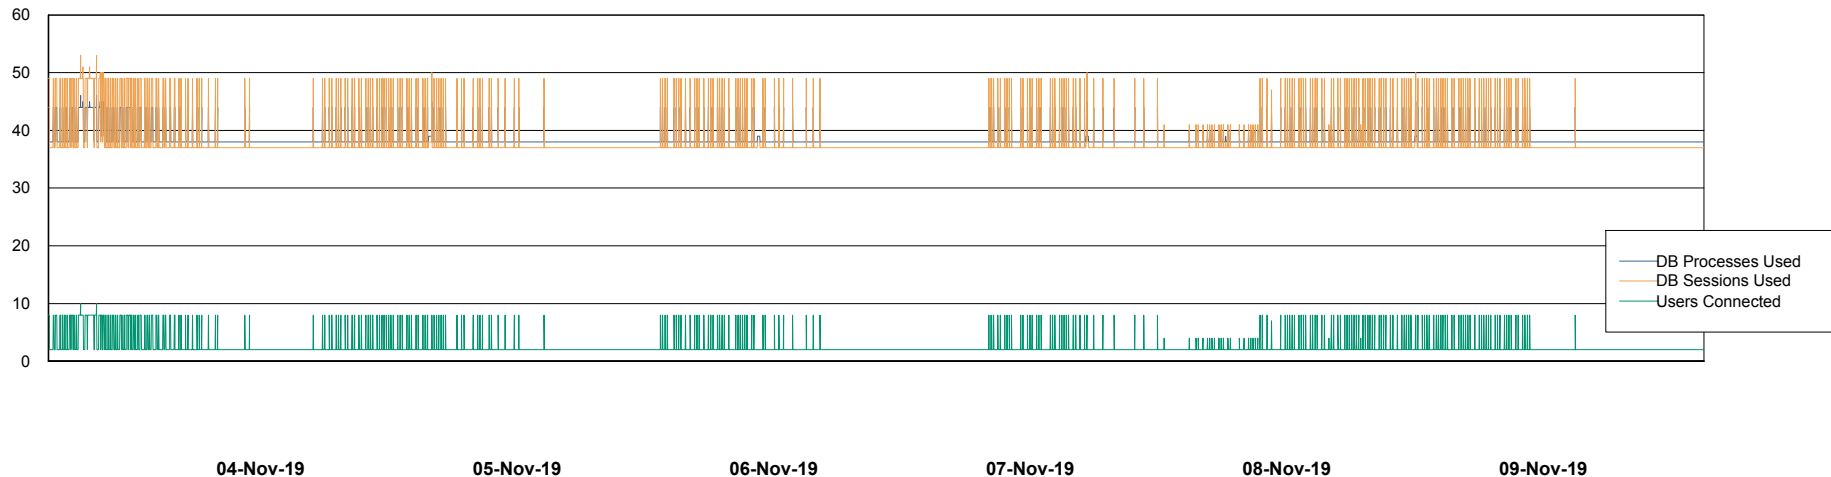

Database Performance VOSDB_Production

DB Processes Max 500
DB Sessions Max 772

Weekly SLA Customer Report

Customer VOS_Production
Database ID 68

Database Performance VOSDB_Standby

DB Processes Max 300
DB Sessions Max 472