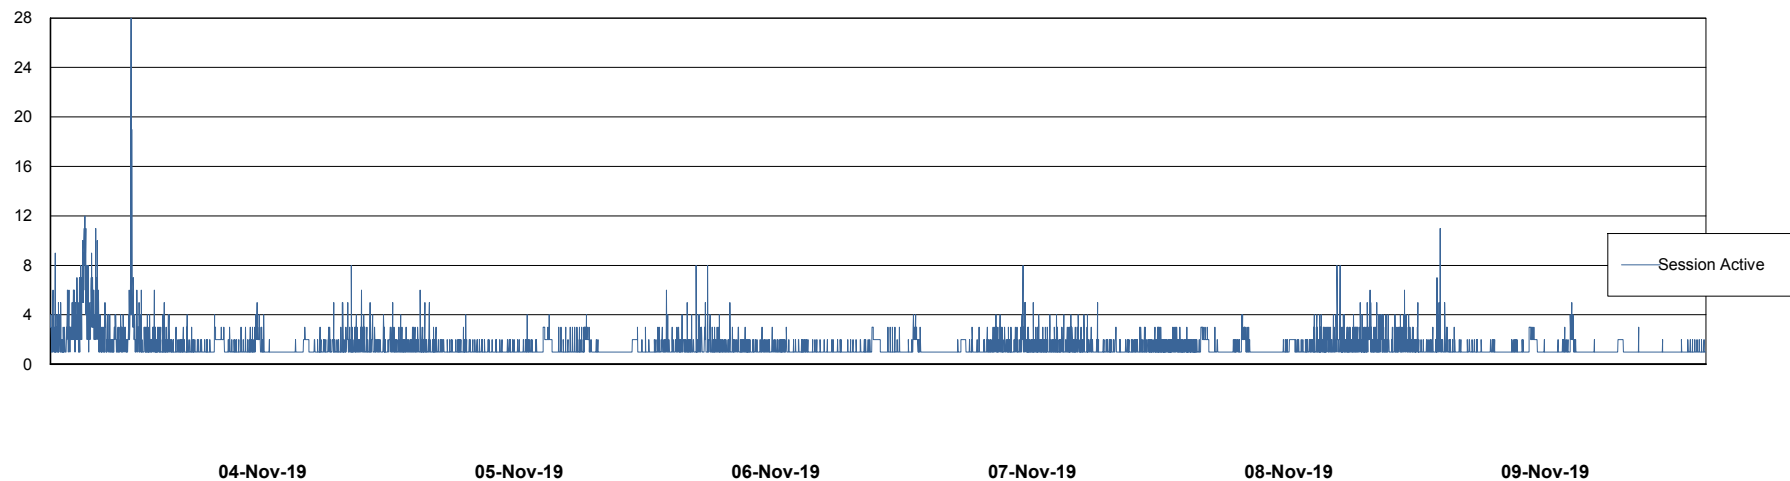

Database Performance VOSDB_Production

DB Processes Max 500
DB Sessions Max 772