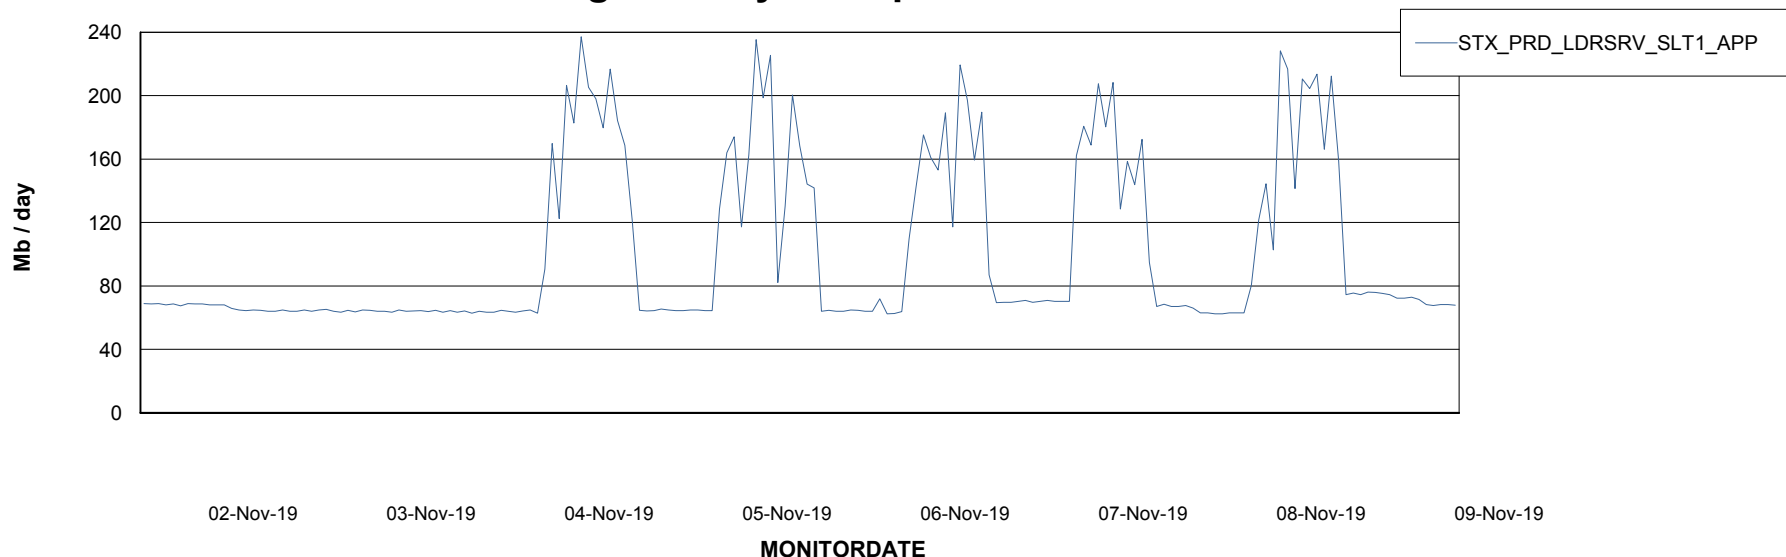

ABSSolute Application Server Services

Avg memory used per ABS Server Service