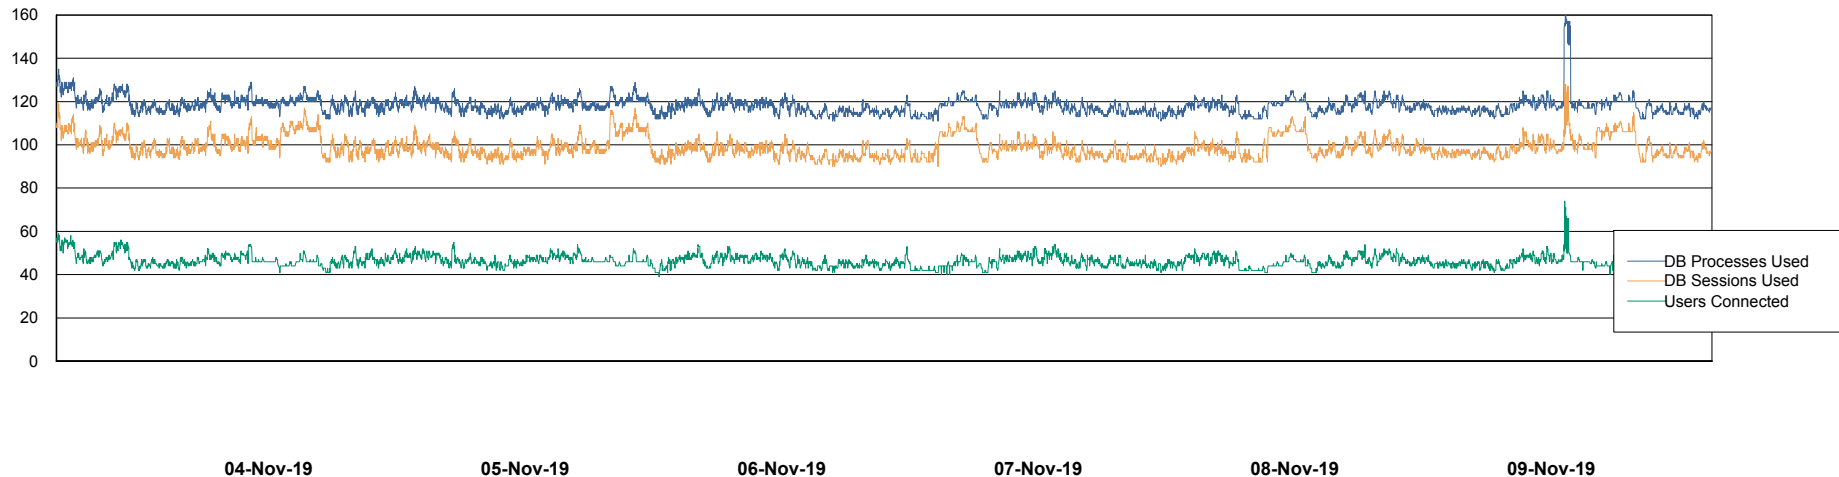

Database Performance STKDB_ABS1 Production Database

DB Processes Max 500
DB Sessions Max 776