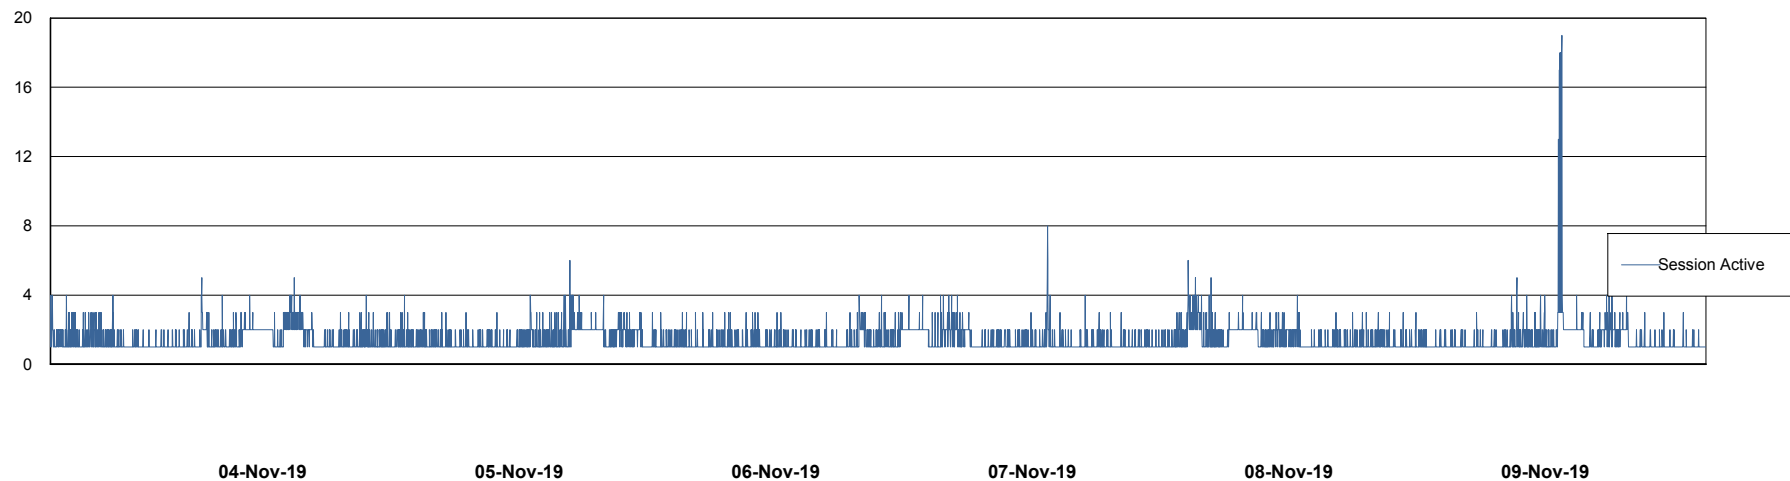

Weekly SLA Customer Report

Customer STK_Production
Database ID 82

Harddisk Usage STK_STAABSDB2 Standby DB Server

	Free disk space on c: (%)	Total disk space on c: (Gb)	Free disk space on d: (%)	Total disk space on d: (Gb)	Free disk space on e: (%)	Total disk space on e: (Gb)
09-Nov-19	73	99	46	350	28	1,000
08-Nov-19	73	99	47	350	28	1,000
07-Nov-19	73	99	47	350	28	1,000
06-Nov-19	73	99	47	350	28	1,000
05-Nov-19	73	99	46	350	28	1,000
04-Nov-19	73	99	47	350	28	1,000
03-Nov-19	73	99	47	350	28	1,000

Weekly SLA Customer Report

Customer STK_Production
Database ID 82

Database Performance STKDB_ABS1 Production Database

DB Processes Max 500
DB Sessions Max 776

Weekly SLA Customer Report

Customer STK_Production
Database ID 82