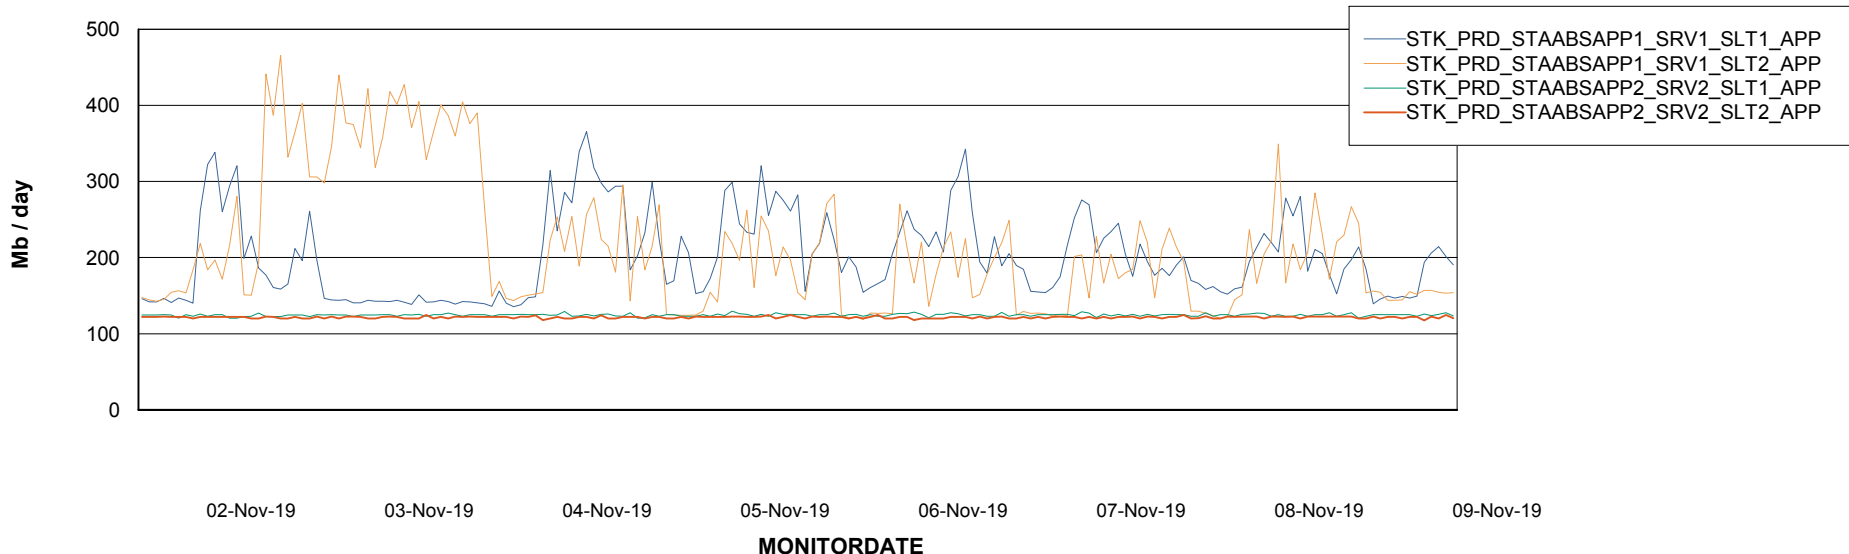

ABSSolute Application Server Services

Avg memory used per ABS Server Service