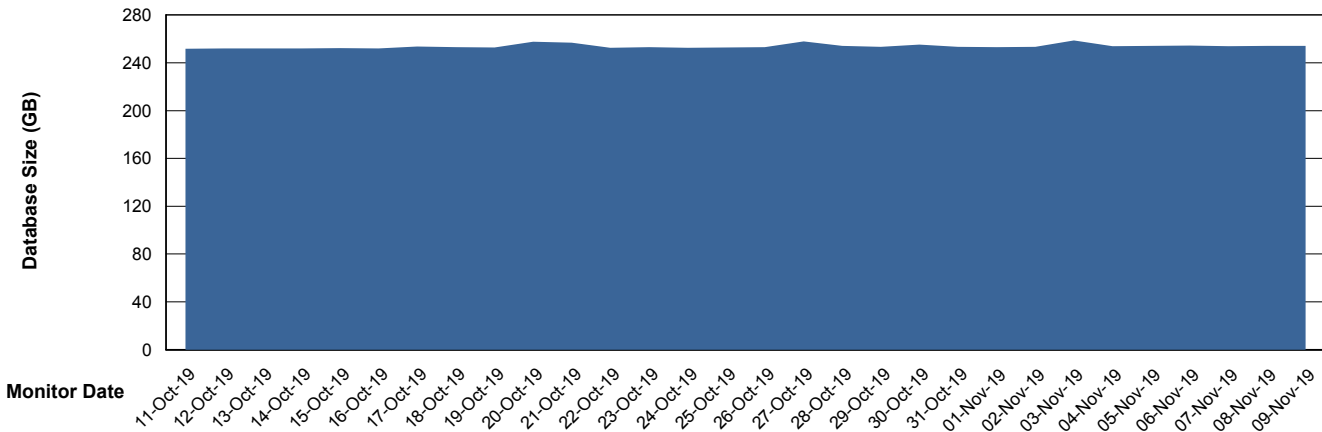

Database Performance STKDB_ABS1SB Standby Database

DB Processes Max 500
DB Sessions Max 774

Weekly SLA Customer Report

Customer STK_Production
 Database ID 82

DATABASE SIZE STKDB_ABS1 Production Database

Database growth over last month