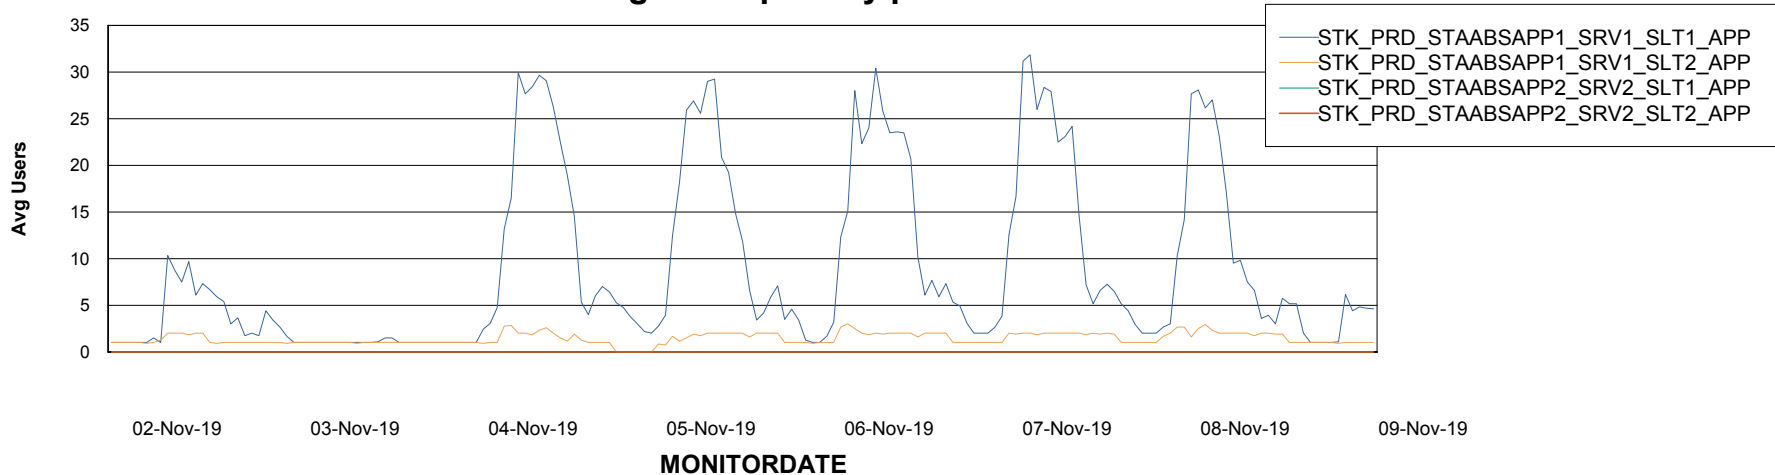

Weekly SLA Customer Report

Customer STK_Production
Database ID 82

ABSSolute Application Server Services

Avg memory used per ABS Server Service

Avg users per day per ABS server

Weekly SLA Customer Report

Customer STK_Production
Database ID 82