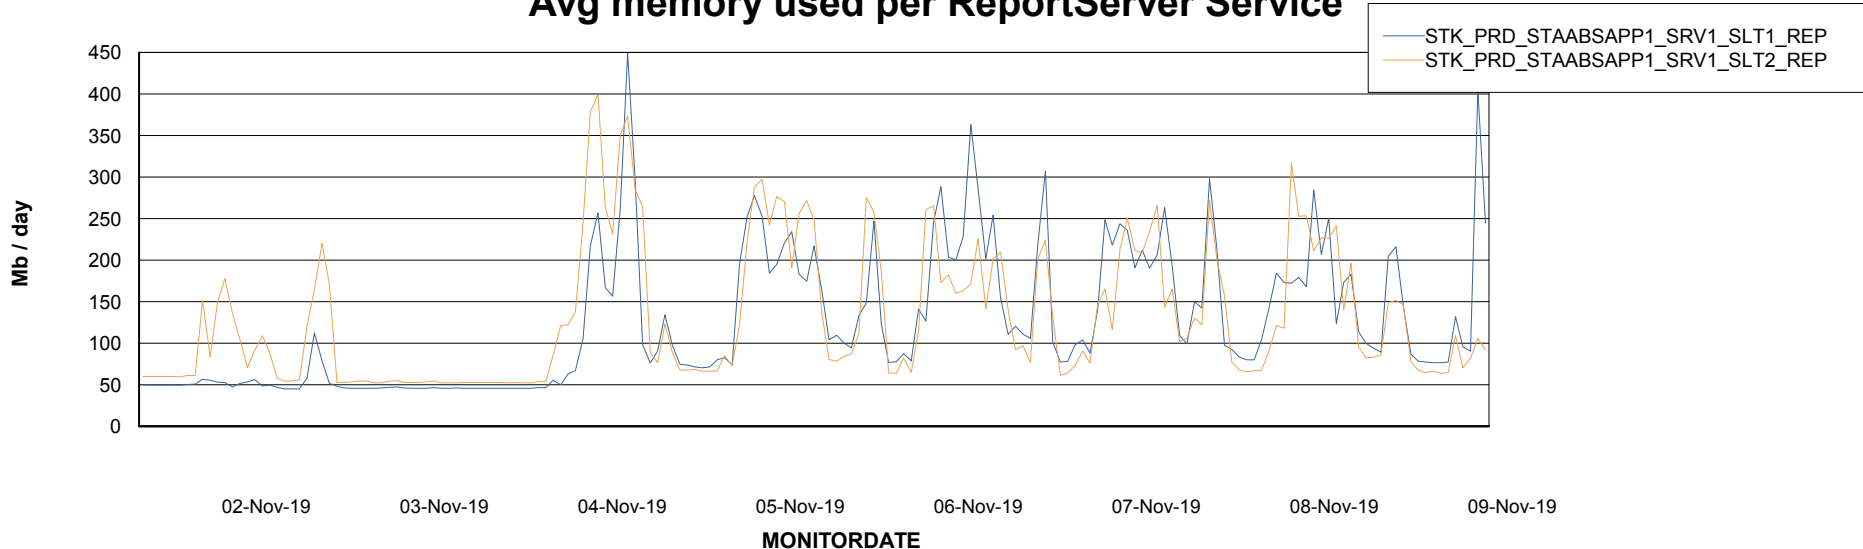

ABSSolute Application ReportServer Services

Avg memory used per ReportServer Service